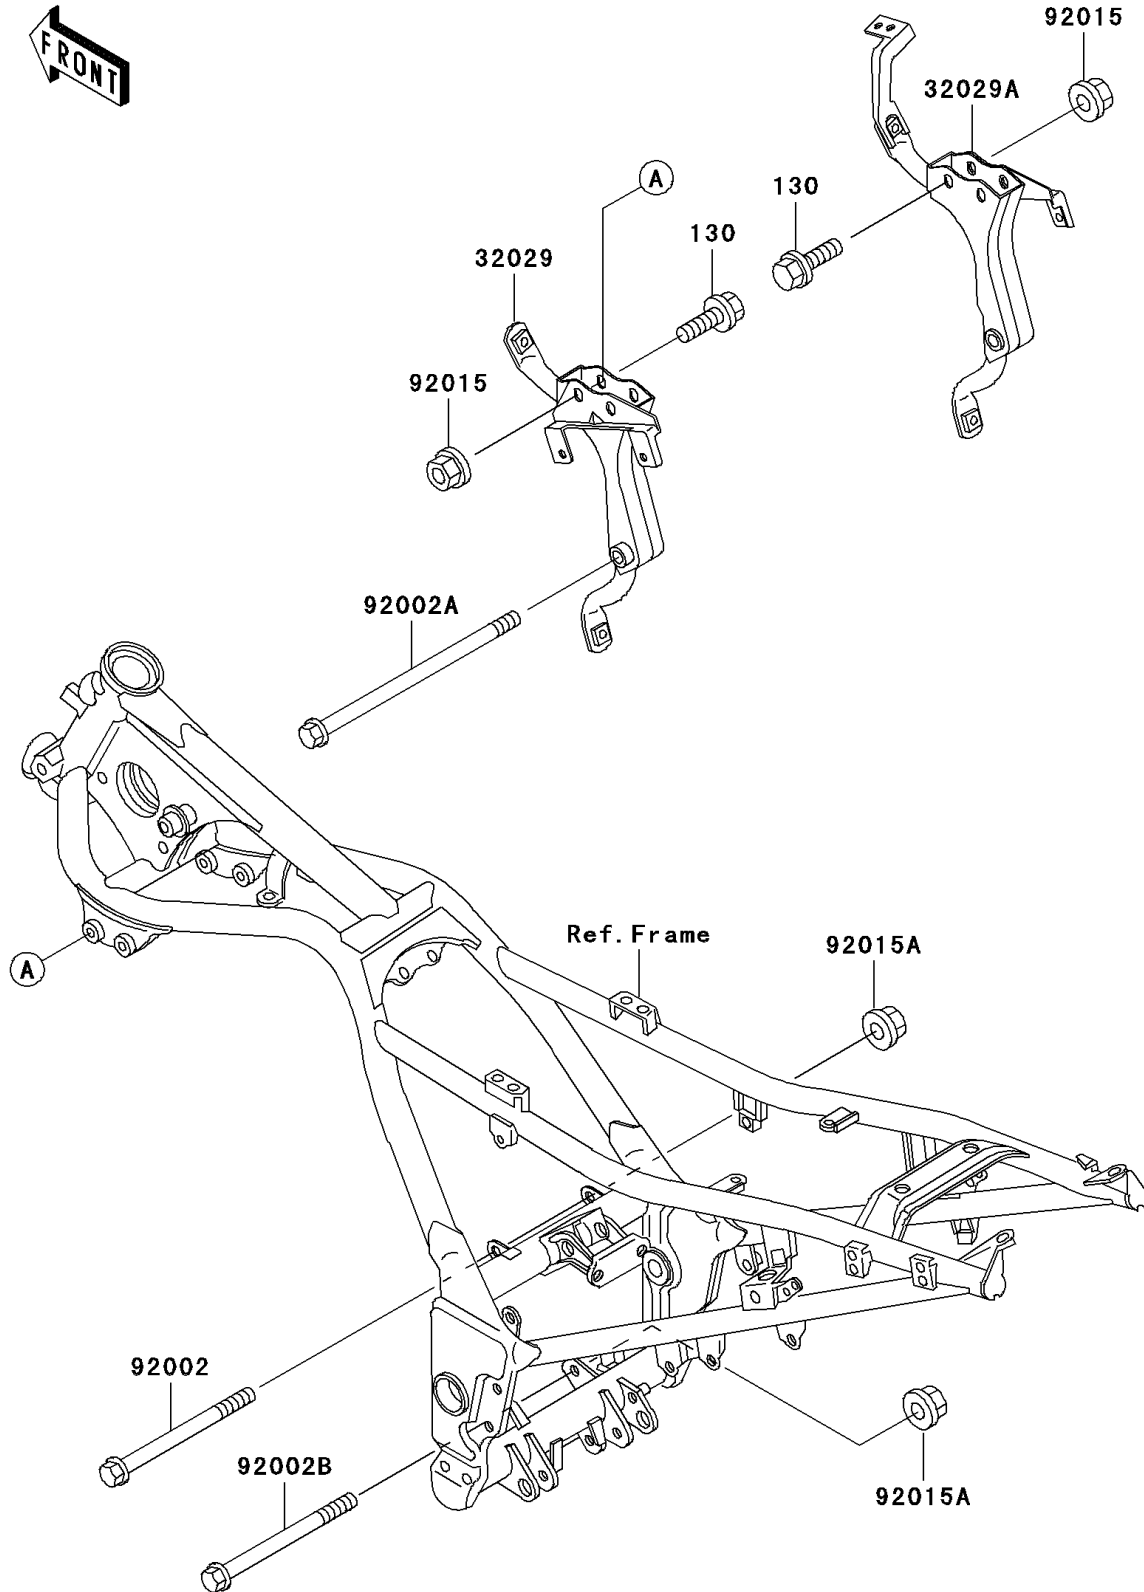

2001 Ninja® 250R PARTS DIAGRAM

Engine Mount

F2122

2001 Ninja® 250R PARTS LIST

Engine Mount

ITEM NAME	PART NUMBER	QUANTITY
BOLT-FLANGED,8X40 (Ref # 130)	130G0840	4
BRACKET-ENGINE,HEAD,LH (Ref # 32029)	32029-1542	1
BRACKET-ENGINE,HEAD,RH (Ref # 32029A)	32029-1543	1
BOLT,FLANGED,10X130 (Ref # 92002)	92002-1087	1
BOLT,FLANGED,10X170 (Ref # 92002A)	92002-1470	1
BOLT,FLANGED,10X138 (Ref # 92002B)	92002-1795	1
NUT,8MM (Ref # 92015)	92015-1143	4
NUT,FLANGED,10MM (Ref # 92015A)	92015-1180	2