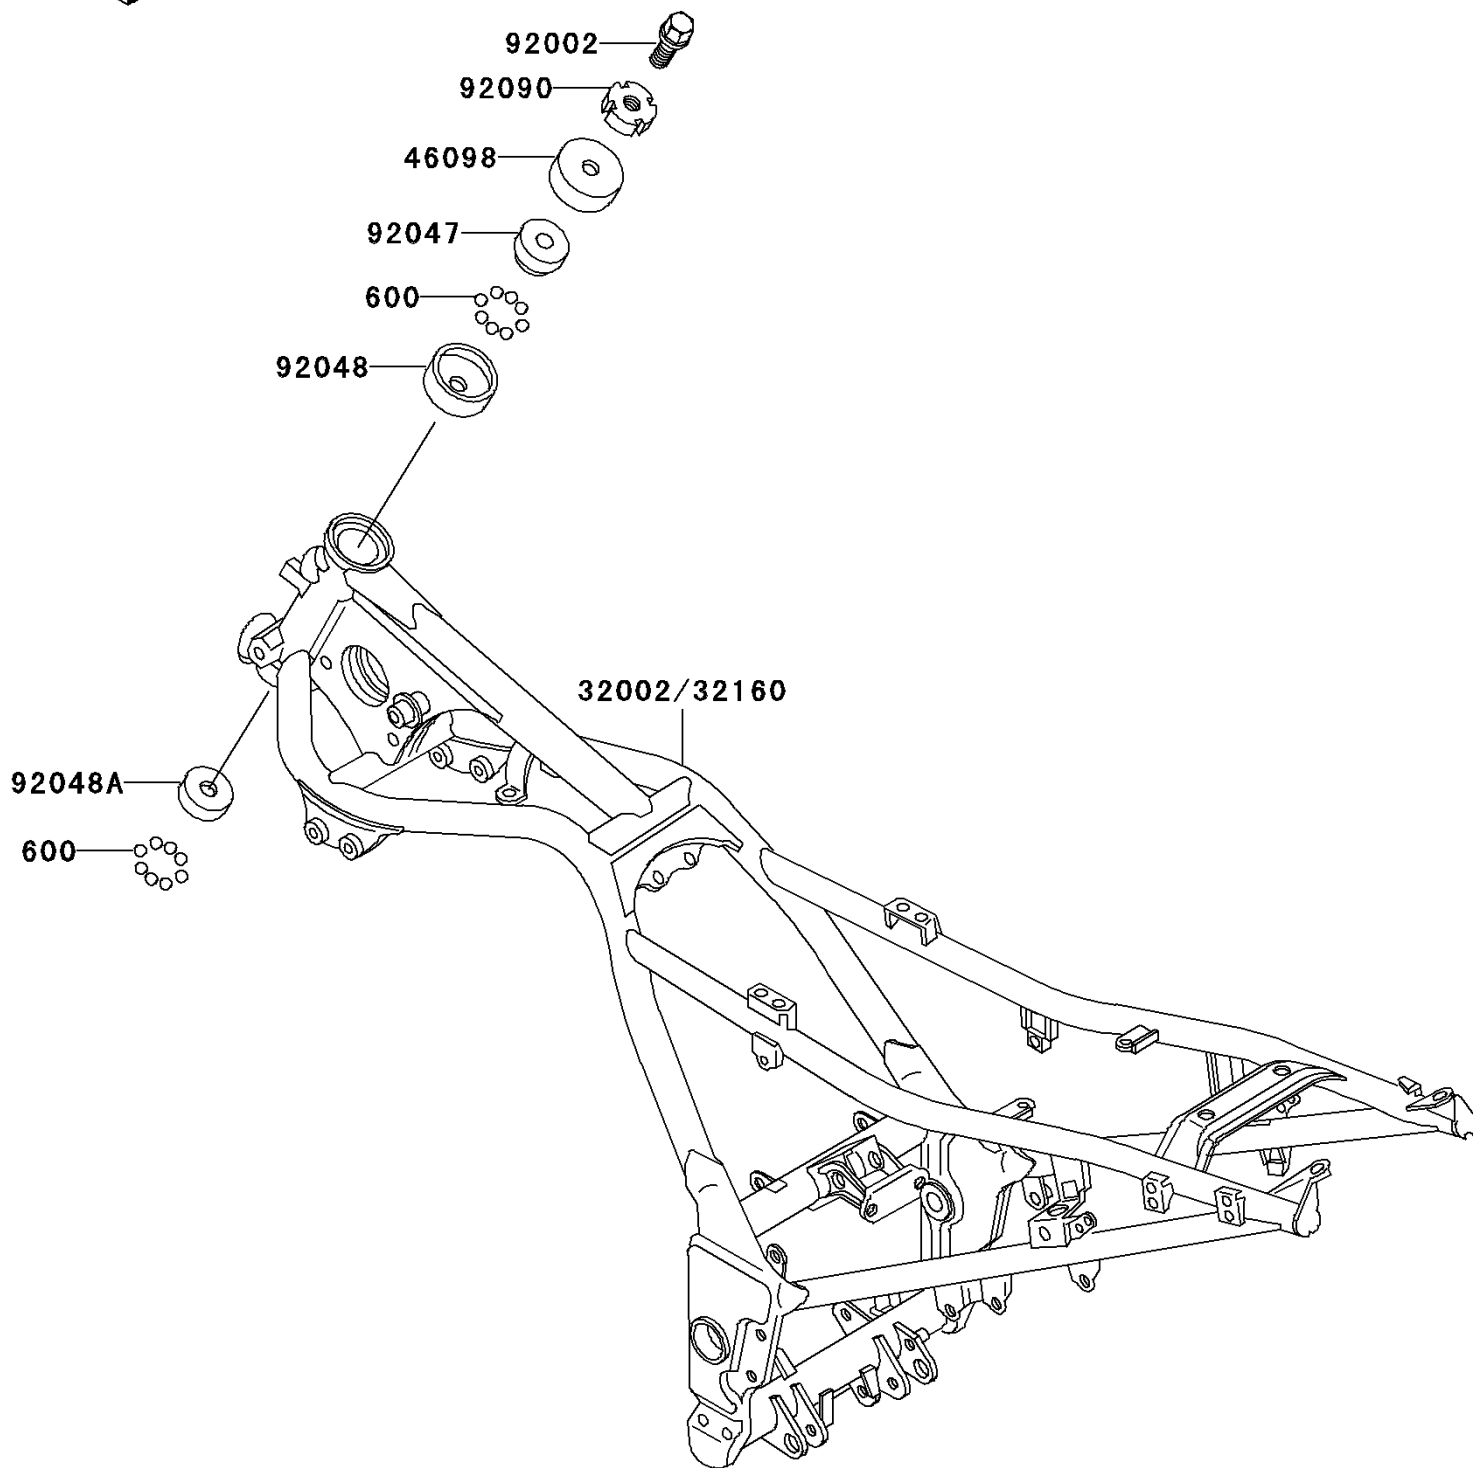

## 2005 Ninja® 250R PARTS DIAGRAM

Frame

F2120

## 2005 Ninja® 250R PARTS LIST

Frame

ITEM NAME	PART NUMBER	QUANTITY
BALL-STEEL,1/4" (Ref # 600)	600A0800	1
FRAME-COMP (Ref # 32160)	32160-1763	1
CAP,STEERING STEM (Ref # 46098)	46098-016	1
BOLT,FLANGED,16X22 (Ref # 92002)	92002-1950	1
RACE,STEERING STEM BEARING (Ref # 92047)	92047-011	1
RACE,STEERING STEM BEARING (Ref # 92048)	92048-006	1
RACE,STEERING STEM BEARING (Ref # 92048A)	92048-008	1
NUT,30MM (Ref # 92090)	92090-007	1