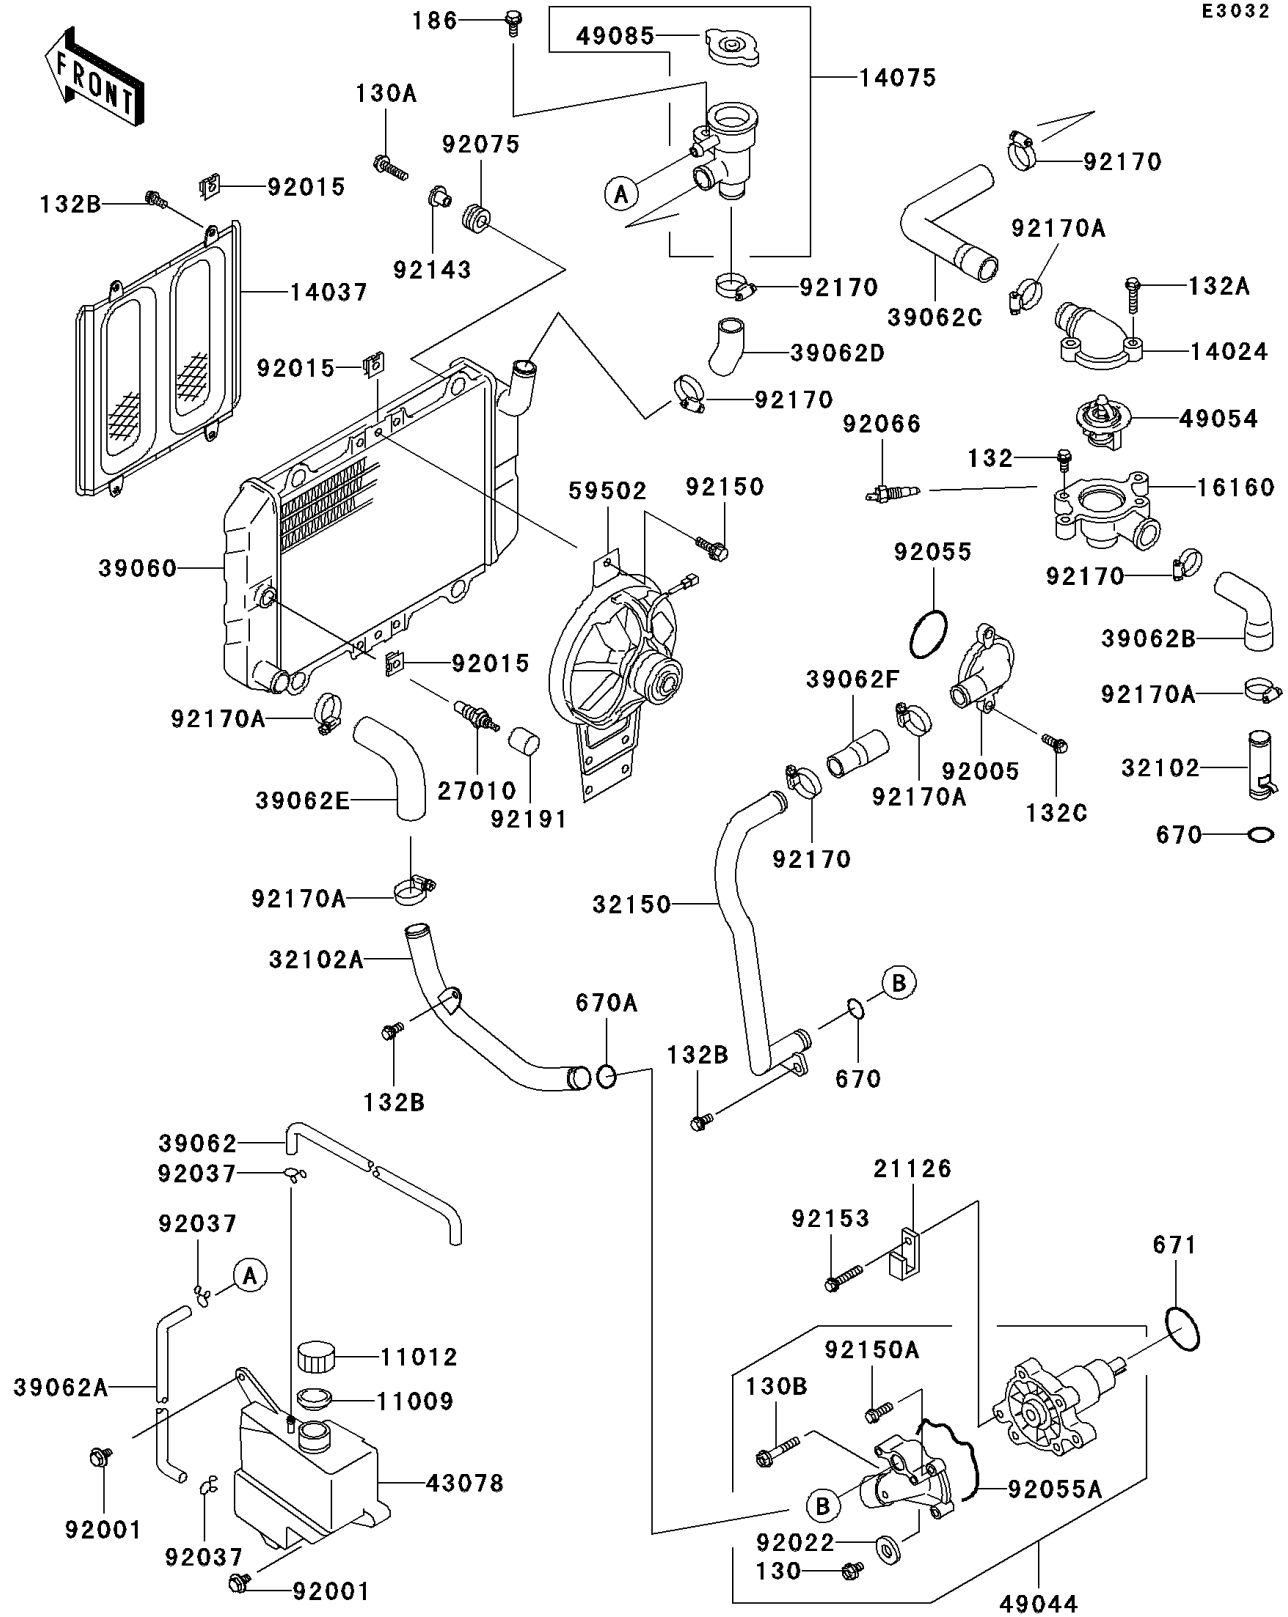

2005 Ninja® 250R PARTS DIAGRAM

Radiator

E3032

2005 Ninja® 250R PARTS LIST

Radiator

ITEM NAME	PART NUMBER	QUANTITY
GASKET,RESERVOIR TANK CAP (Ref # 11009)	11009-1145	1
CAP (Ref # 11012)	11012-1084	1
COVER,THERMOSTAT UPP (Ref # 14024)	14024-1232	1
SCREEN (Ref # 14037)	14037-1078	1
CAP-ASSY,RADIATOR (Ref # 14075)	14075-1061	1
BODY,THERMOSTAT (Ref # 16160)	16160-1110	1
CLAMP,WIRING HARNESS (Ref # 21126)	21126-008	1
SWITCH,THERMOSTAT (Ref # 27010)	27010-1304	1
PIPE,HEAD-THERMOSTAT (Ref # 32102)	32102-1021	1
PIPE (Ref # 32102A)	32102-1531	1
PIPE (Ref # 32150)	32150-1143	1
RADIATOR (Ref # 39060)	39060-1087	1
HOSE-COOLING,RESERVOIR (Ref # 39062)	39062-1007	1
HOSE-COOLING (Ref # 39062A)	39062-1028	1
HOSE-COOLING,HEAD-THERMOSTAT (Ref # 39062B)	39062-1170	1
HOSE-COOLING,CAP-THERMOBODY (Ref # 39062C)	39062-1171	1
HOSE-COOLING,RADIATOR-CAP (Ref # 39062D)	39062-1172	1
HOSE-COOLING,RADIATOR-PUMP (Ref # 39062E)	39062-1173	1
HOSE-COOLING,PUMP-CYLINDER (Ref # 39062F)	39062-1246	1
RESERVOIR (Ref # 43078)	43078-1070	1
PUMP-WATER (Ref # 49044)	49044-1086	1
THERMOSTAT (Ref # 49054)	49054-1058	1
CAP-ASSY-PRESSURE (Ref # 49085)	49085-1066	1
FAN-ASSY (Ref # 59502)	59502-1066	1
BOLT,W/WASHER,6X12 (Ref # 92001)	92001-1516	1
FITTING,CYLINDER (Ref # 92005)	92005-1145	1
NUT (Ref # 92015)	92015-1487	1
WASHER,6MM (Ref # 92022)	92022-1976	1
CLAMP,TUBE (Ref # 92037)	92037-147	1