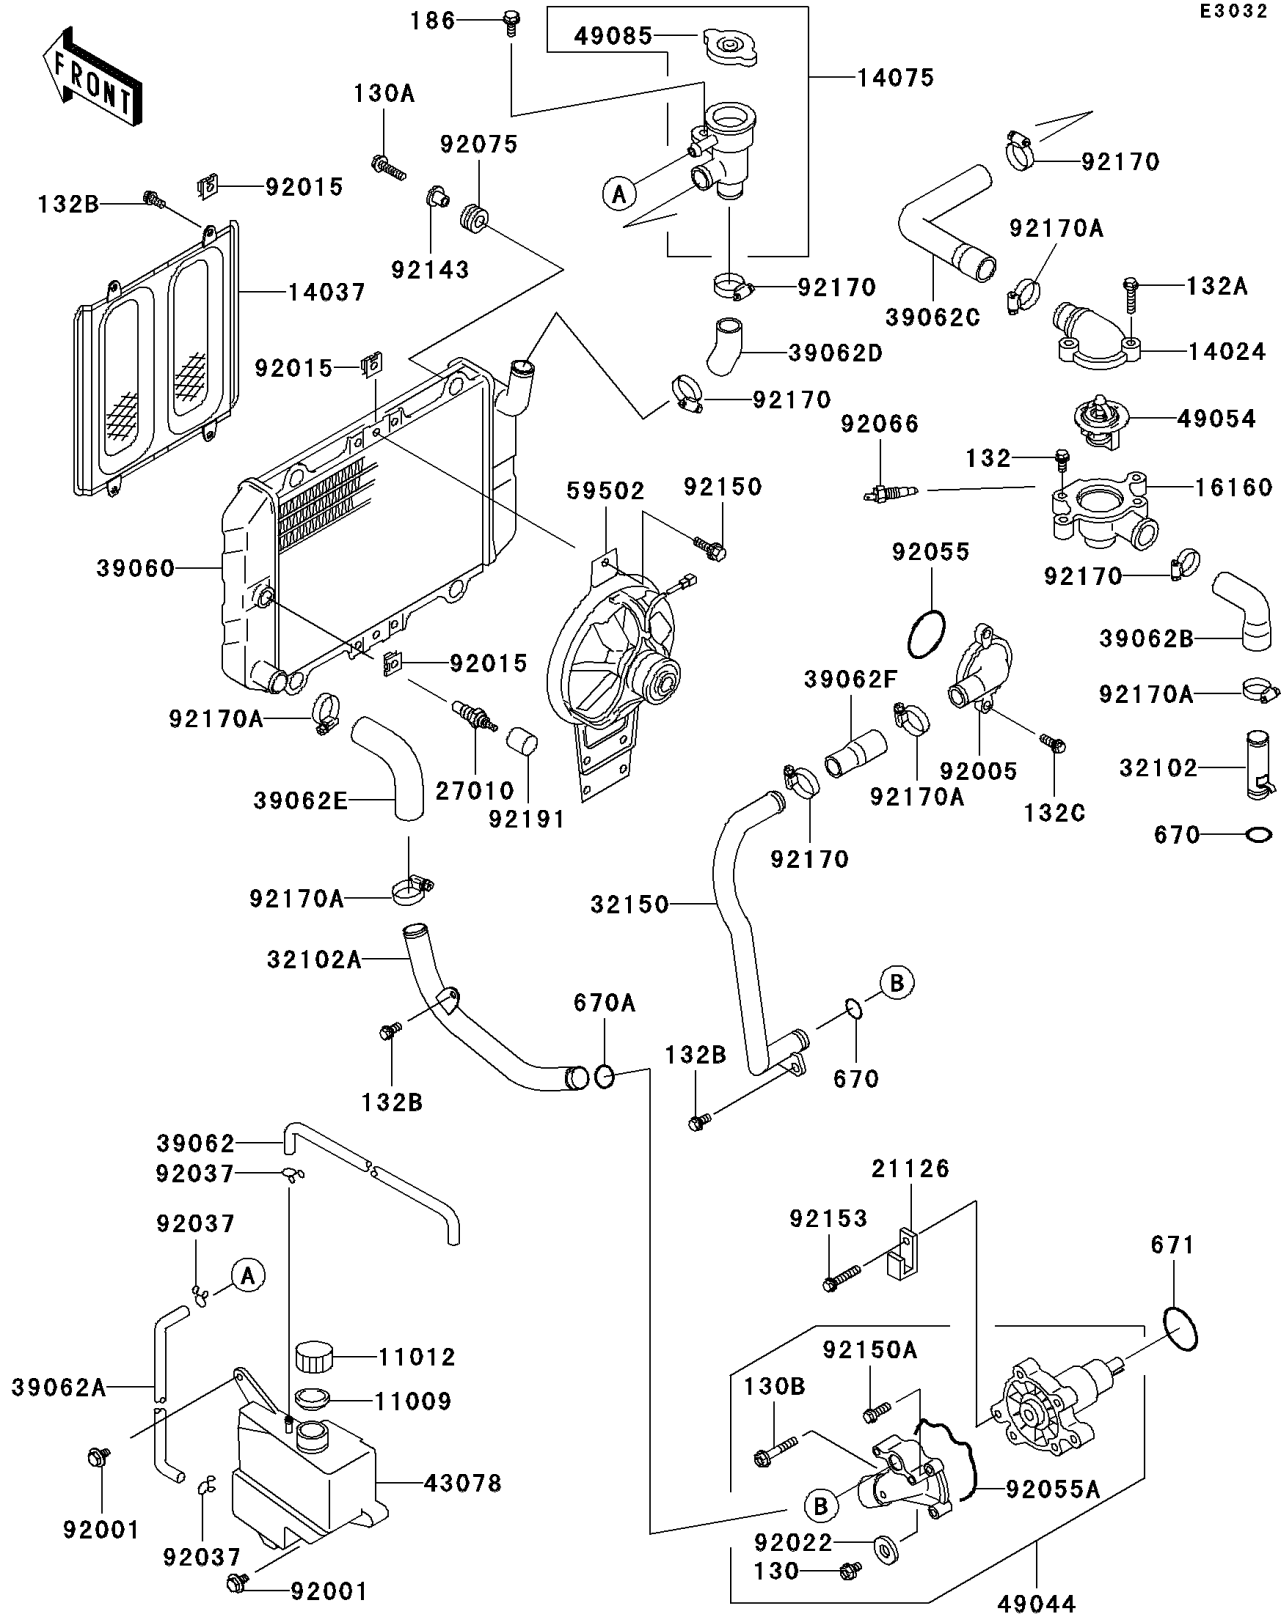

2001 Ninja® 250R PARTS DIAGRAM

Radiator

E3032

2001 Ninja® 250R PARTS LIST

Radiator

ITEM NAME	PART NUMBER	QUANTITY
GASKET,RESERVOIR TANK CAP (Ref # 11009)	11009-1145	1
CAP (Ref # 11012)	11012-1084	1
COVER,THERMOSTAT UPP (Ref # 14024)	14024-1232	1
SCREEN (Ref # 14037)	14037-1078	1
CAP-ASSY,RADIATOR (Ref # 14075)	14075-1061	1
BODY,THERMOSTAT (Ref # 16160)	16160-1110	1
CLAMP,WIRING HARNESS (Ref # 21126)	21126-008	2
SWITCH,THERMOSTAT (Ref # 27010)	27010-1304	1
PIPE,HEAD-THERMOSTAT (Ref # 32102)	32102-1021	1
PIPE (Ref # 32102A)	32102-1531	1
PIPE (Ref # 32150)	32150-1143	1
RADIATOR (Ref # 39060)	39060-1087	1
HOSE-COOLING,RESERVOIR (Ref # 39062)	39062-1007	1
HOSE-COOLING (Ref # 39062A)	39062-1028	1
HOSE-COOLING,HEAD-THERMOSTAT (Ref # 39062B)	39062-1170	1
HOSE-COOLING,CAP-THERMOBODY (Ref # 39062C)	39062-1171	1
HOSE-COOLING,RADIATOR-CAP (Ref # 39062D)	39062-1172	1
HOSE-COOLING,RADIATOR-PUMP (Ref # 39062E)	39062-1173	1
HOSE-COOLING,PUMP-CYLINDER (Ref # 39062F)	39062-1246	1
RESERVOIR (Ref # 43078)	43078-1070	1
PUMP-WATER (Ref # 49044)	49044-1086	1
THERMOSTAT (Ref # 49054)	49054-1058	1
CAP-ASSY-PRESSURE (Ref # 49085)	49085-1066	1
FAN-ASSY (Ref # 59502)	59502-1066	1
BOLT,W/WASHER,6X12 (Ref # 92001)	92001-1516	2
FITTING,CYLINDER (Ref # 92005)	92005-1145	1
NUT (Ref # 92015)	92015-1487	7
WASHER,6MM (Ref # 92022)	92022-1976	1
CLAMP,TUBE (Ref # 92037)	92037-147	3