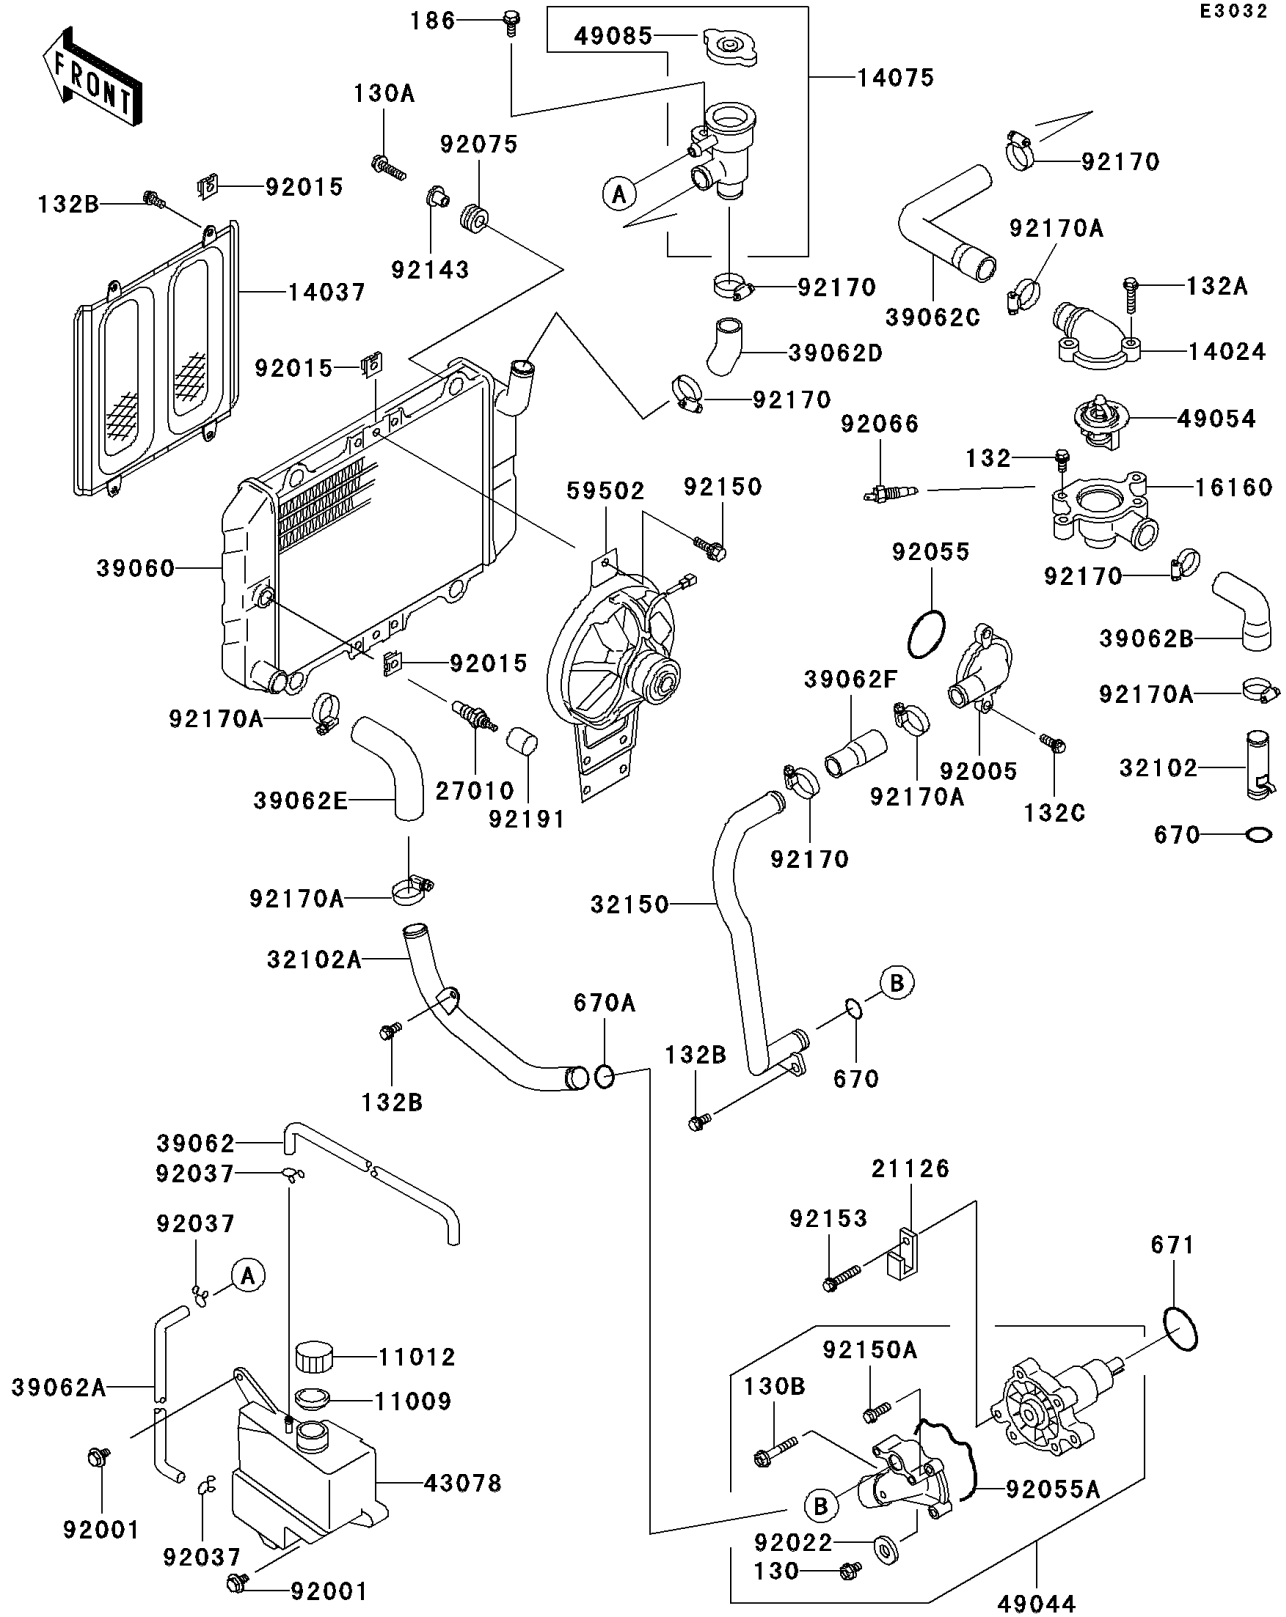

# 2001 Ninja® 250R PARTS DIAGRAM

Radiator

E3032

## 2001 Ninja® 250R PARTS LIST

### Radiator

ITEM NAME	PART NUMBER	QUANTITY
GASKET,RESERVOIR TANK CAP (Ref # 11009)	11009-1145	1
CAP (Ref # 11012)	11012-1084	1
COVER,THERMOSTAT UPP (Ref # 14024)	14024-1232	1
SCREEN (Ref # 14037)	14037-1078	1
CAP-ASSY,RADIATOR (Ref # 14075)	14075-1061	1
BODY,THERMOSTAT (Ref # 16160)	16160-1110	1
CLAMP,WIRING HARNESS (Ref # 21126)	21126-008	2
SWITCH,THERMOSTAT (Ref # 27010)	27010-1304	1
PIPE,HEAD-THERMOSTAT (Ref # 32102)	32102-1021	1
PIPE (Ref # 32102A)	32102-1531	1
PIPE (Ref # 32150)	32150-1143	1
RADIATOR (Ref # 39060)	39060-1087	1
HOSE-COOLING,RESERVOIR (Ref # 39062)	39062-1007	1
HOSE-COOLING (Ref # 39062A)	39062-1028	1
HOSE-COOLING,HEAD-THERMOSTAT (Ref # 39062B)	39062-1170	1
HOSE-COOLING,CAP-THERMOBODY (Ref # 39062C)	39062-1171	1
HOSE-COOLING,RADIATOR-CAP (Ref # 39062D)	39062-1172	1
HOSE-COOLING,RADIATOR-PUMP (Ref # 39062E)	39062-1173	1
HOSE-COOLING,PUMP-CYLINDER (Ref # 39062F)	39062-1246	1
RESERVOIR (Ref # 43078)	43078-1070	1
PUMP-WATER (Ref # 49044)	49044-1086	1
THERMOSTAT (Ref # 49054)	49054-1058	1
CAP-ASSY-PRESSURE (Ref # 49085)	49085-1066	1
FAN-ASSY (Ref # 59502)	59502-1066	1
BOLT,W/WASHER,6X12 (Ref # 92001)	92001-1516	2
FITTING,CYLINDER (Ref # 92005)	92005-1145	1
NUT (Ref # 92015)	92015-1487	7
WASHER,6MM (Ref # 92022)	92022-1976	1
CLAMP,TUBE (Ref # 92037)	92037-147	3