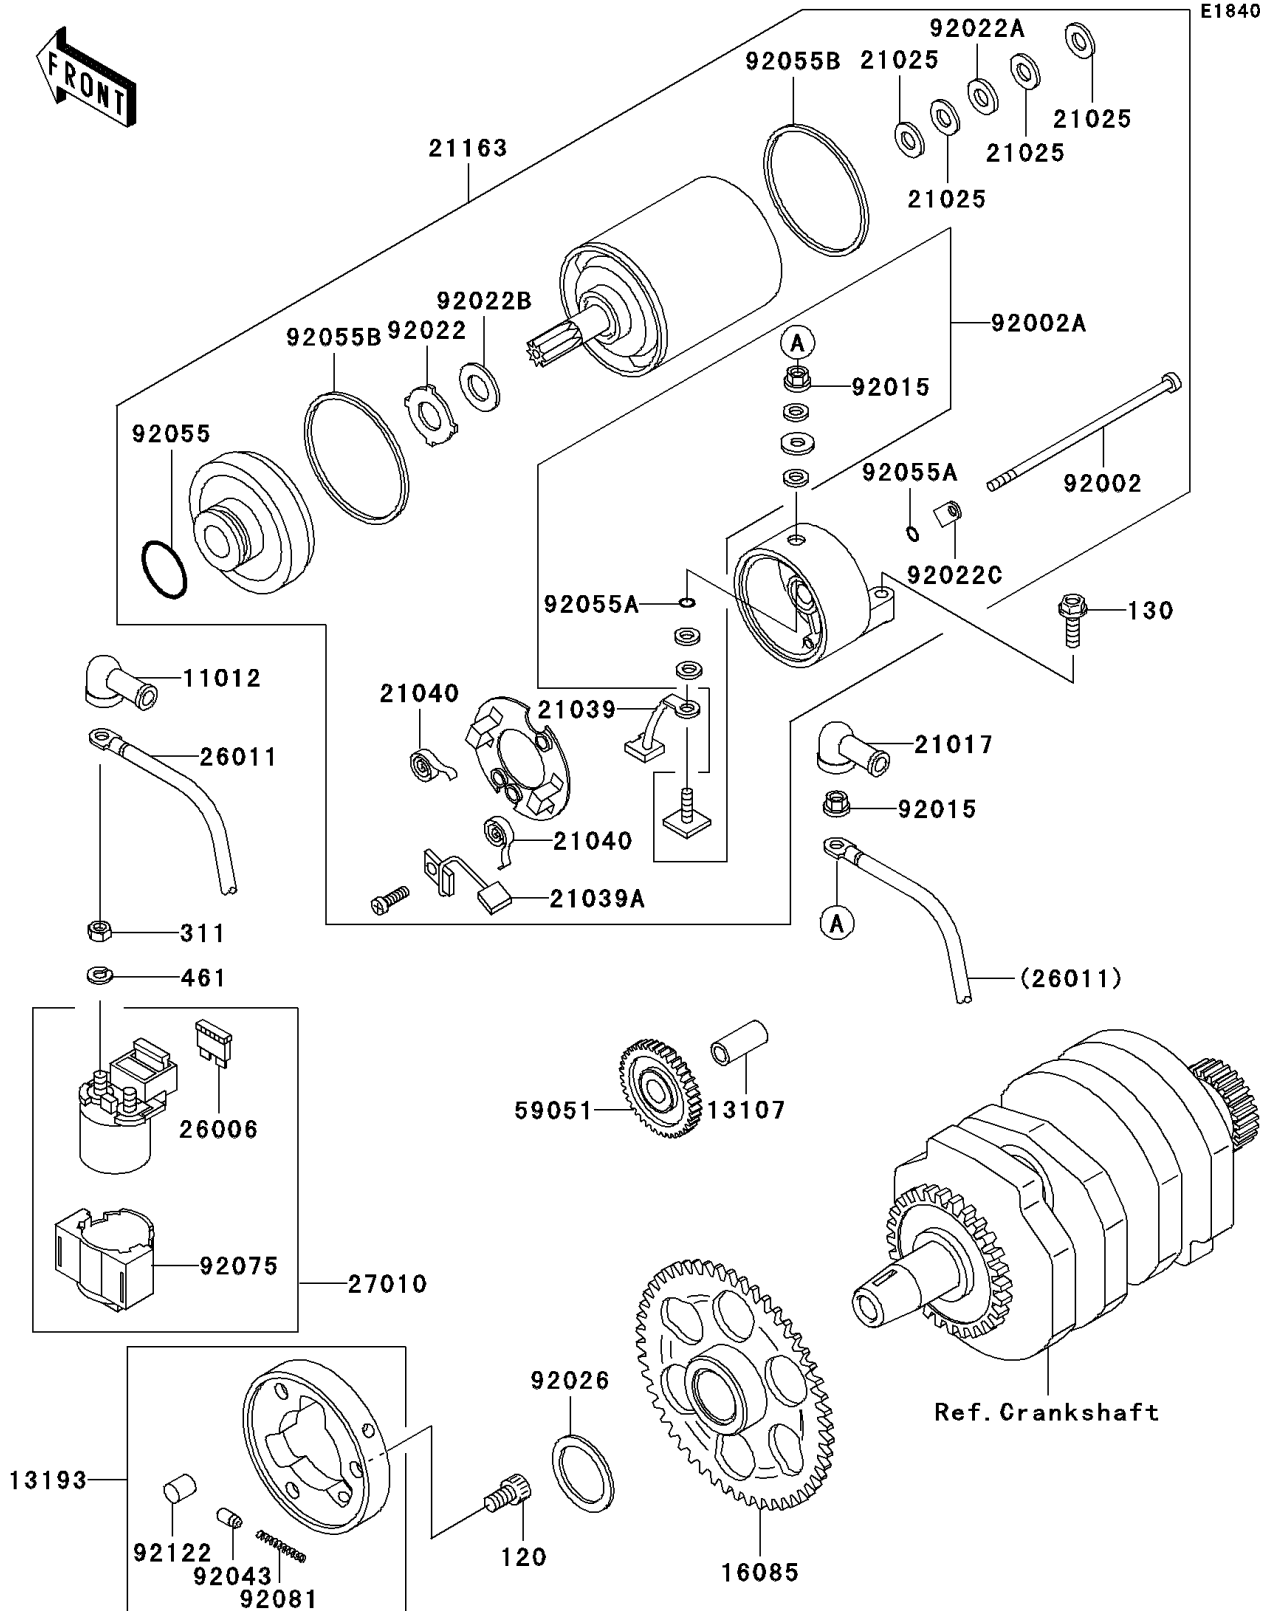

2001 Ninja® 250R PARTS DIAGRAM

Starter Motor(F15/F16)

2001 Ninja® 250R PARTS LIST

Starter Motor(F15/F16)

ITEM NAME	PART NUMBER	QUANTITY
BOLT-SOCKET,8X14 (Ref # 120)	120P0814	3
BOLT-FLANGED (Ref # 130)	130J0620	2
NUT-HEX,6MM (Ref # 311)	311B0600	2
WASHER-SPRING,6MM (Ref # 461)	461F0600	2
CAP,TERMINAL (Ref # 11012)	11012-1354	1
SHAFT,7.8X12X26.5 (Ref # 13107)	13107-1176	1
CLUTCH-ASSY-ONEWAY (Ref # 13193)	13193-1002	1
GEAR,ONEWAY CLUTCH,65T (Ref # 16085)	16085-1166	1
GROMMET,STARTER TERMINAL (Ref # 21017)	21017-017	1
WASHER,9.1X18X0.2 (Ref # 21025)	21025-011	AR
BRUSH,CARBON(+) (Ref # 21039)	21039-1001	1
BRUSH,CARBON(-) (Ref # 21039A)	21039-1056	1
SPRING-BRUSH (Ref # 21040)	21040-1053	2
STARTER-ELECTRIC (Ref # 21163)	21163-1221	1
FUSE,30A-G (Ref # 26006)	26006-1006	1
WIRE-LEAD (Ref # 26011)	26011-1376	1
SWITCH,MAGNETIC (Ref # 27010)	27010-1213	1
GEAR-SPUR,IDLE (Ref # 59051)	59051-1154	1
BOLT,STARTER (Ref # 92002)	92002-1818	2
BOLT,TERMINAL (Ref # 92002A)	92002-1819	1
NUT,STARTER MOTOR (Ref # 92015)	92015-1476	2
WASHER,THRUST SUPPORT (Ref # 92022)	92022-1130	1
WASHER,9.1X18X0.8 (Ref # 92022A)	92022-1132	1
WASHER,22X12.2X0.5 (Ref # 92022B)	92022-1714	1
WASHER,LOCK (Ref # 92022C)	92022-1825	2
SPACER,25X40X1 (Ref # 92026)	92026-1004	1
PIN (Ref # 92043)	92043-132	3
RING-O (Ref # 92055)	92055-1303	1
RING-O,4.5X2.0 (Ref # 92055A)	92055-1370	3

2001 Ninja® 250R PARTS LIST

Starter Motor(F15/F16)

ITEM NAME	PART NUMBER	QUANTITY
RING-O (Ref # 92055B)	92055-1418	2
DAMPER,MAGNETIC SWITCH (Ref # 92075)	92075-1863	1
SPRING,COIL (Ref # 92081)	92081-159	3
ROLLER (Ref # 92122)	92122-006	3