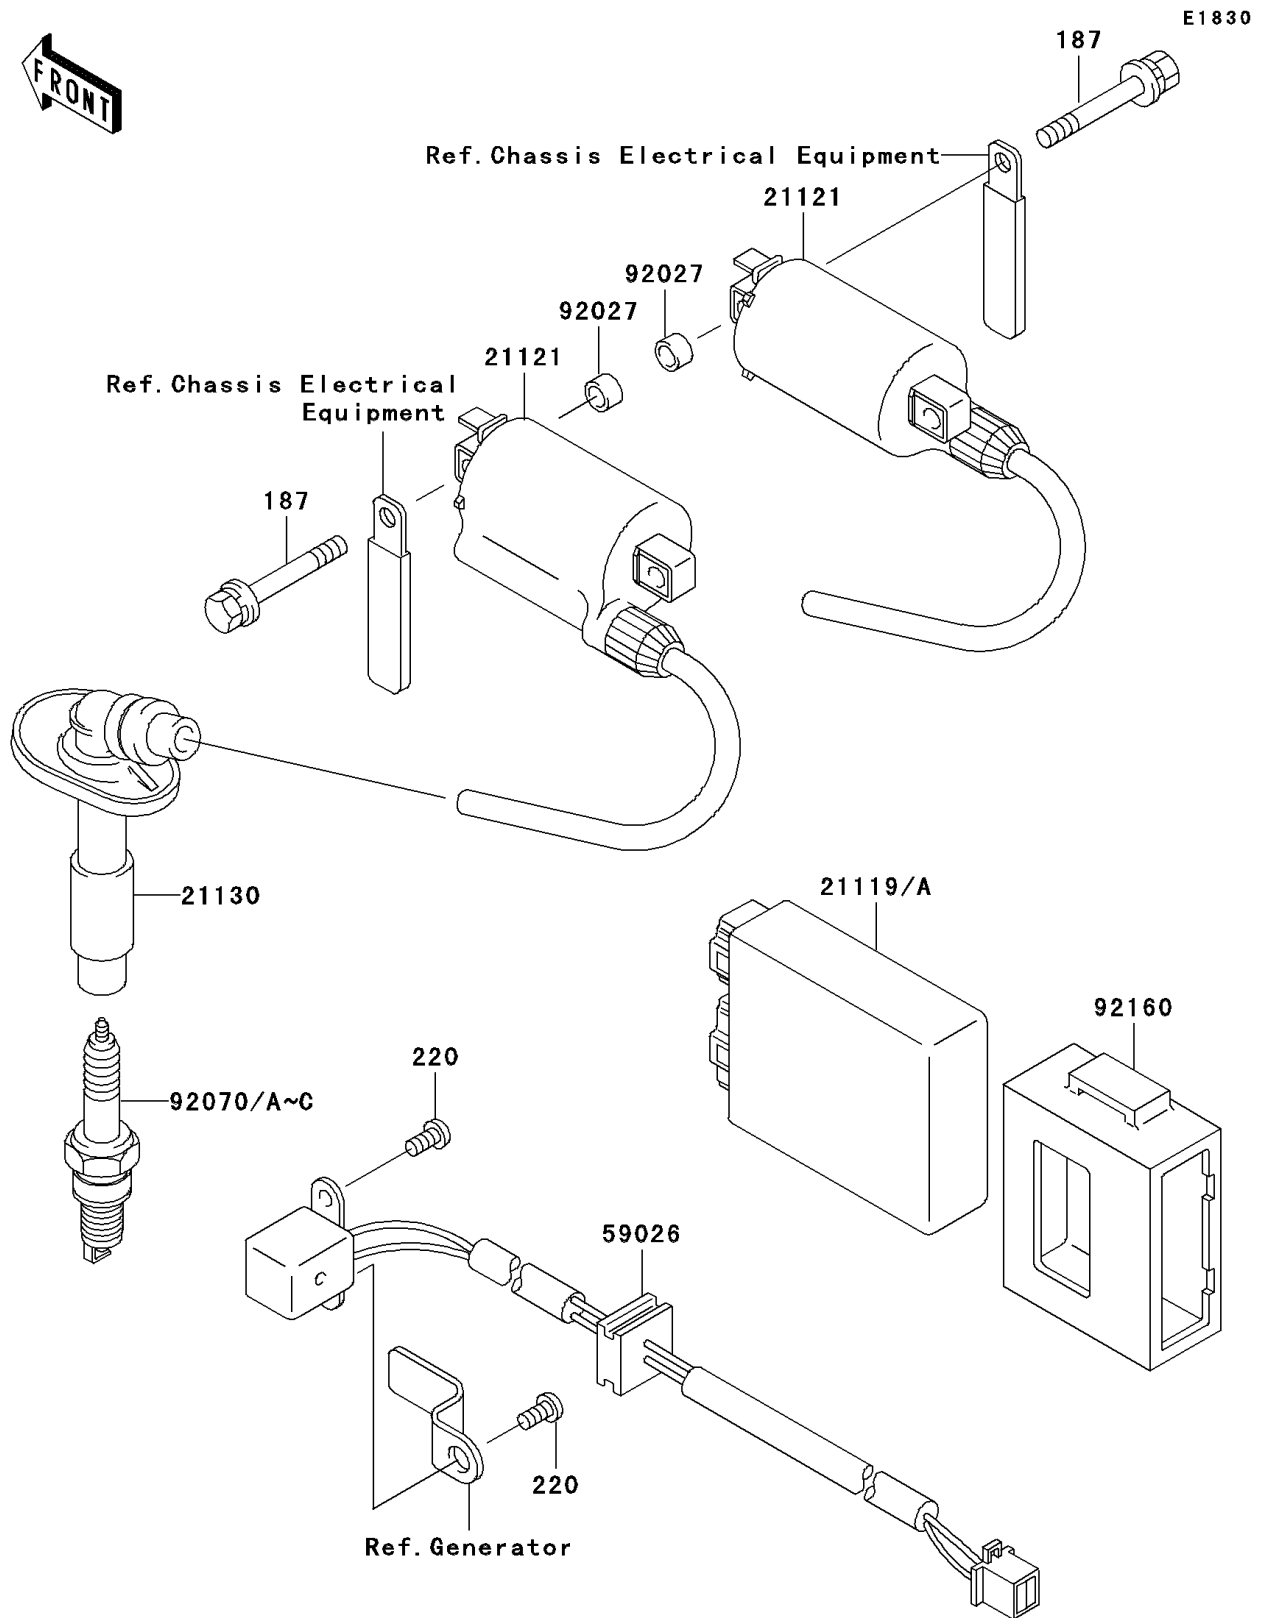

2005 Ninja® 250R PARTS DIAGRAM

Ignition System

2005 Ninja® 250R PARTS LIST

Ignition System

ITEM NAME	PART NUMBER	QUANTITY
BOLT-UPSET-WSP (Ref # 187)	187G0625	1
SCREW-PAN-CROS (Ref # 220)	220B0510	1
COIL-IGNITION (Ref # 21121)	21121-1163	1
CAP-SPARK PLUG (Ref # 21130)	21130-1056	1
COIL-PULSING (Ref # 59026)	59026-1086	1
COLLAR,6.8X10X6 (Ref # 92027)	92027-103	1
PLUG-SPARK,CR7HSA(NGK) (Ref # 92070)	92070-1154	1
PLUG-SPARK,CR8HSA(NGK) (Ref # 92070A)	92070-1155	1
PLUG-SPARK,U22FSR-U(ND) (Ref # 92070B)		2
DAMPER,IGNITER (Ref # 92160)	92160-1181	1
IGNITER (Ref # 21119)	21119-1415	1
IGNITER (Ref # 21119A)	21119-1443	1