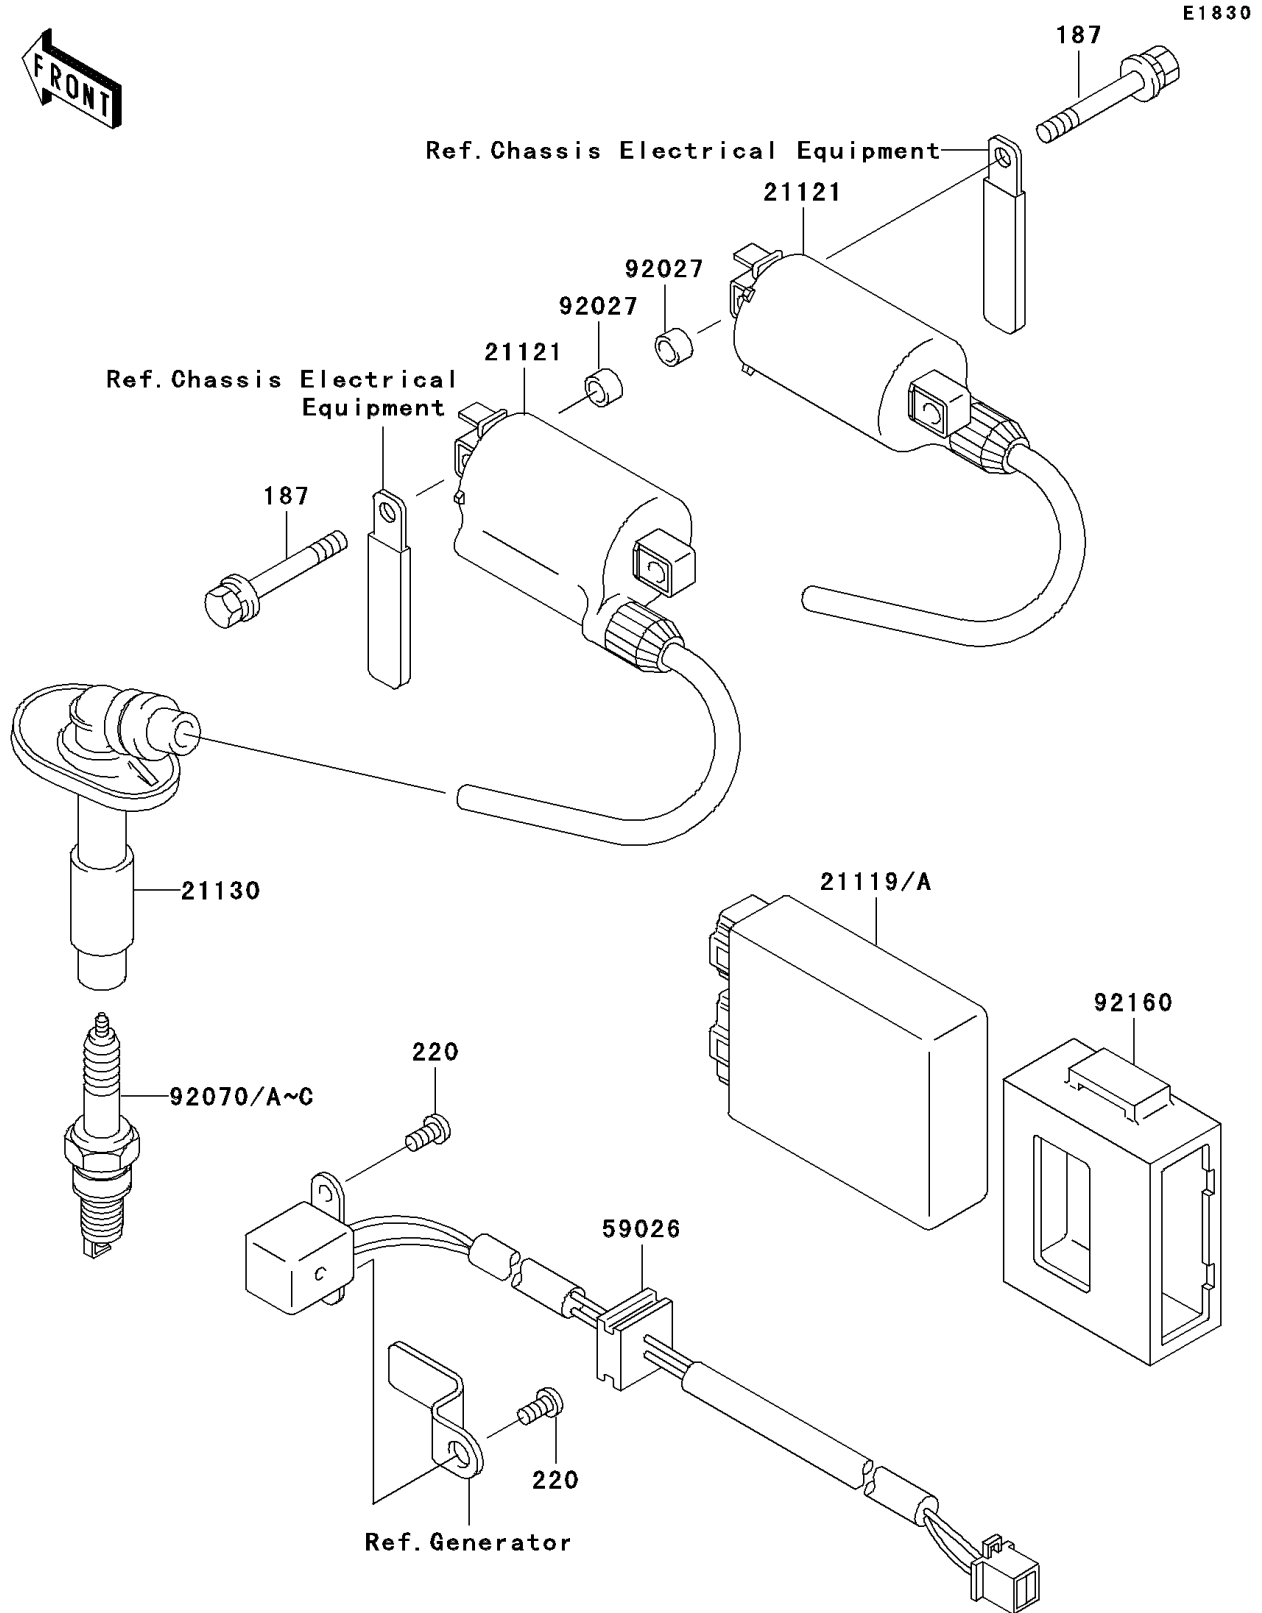

# 2001 Ninja® 250R PARTS DIAGRAM

## Ignition System

### Ignition System

ITEM NAME	PART NUMBER	QUANTITY
BOLT-UPSET-WSP (Ref # 187)	187G0625	4
SCREW-PAN-CROS (Ref # 220)	220B0510	2
COIL-IGNITION (Ref # 21121)	21121-1163	2
CAP-SPARK PLUG (Ref # 21130)	21130-1056	2
COIL-PULSING (Ref # 59026)	59026-1086	1
COLLAR,6.8X10X6 (Ref # 92027)	92027-103	4
PLUG-SPARK,CR7HSA(NGK) (Ref # 92070)	92070-1154	2
PLUG-SPARK,CR8HSA(NGK) (Ref # 92070A)	92070-1155	2
PLUG-SPARK,U22FSR-U(ND) (Ref # 92070B)		2
PLUG-SPARK,U24FSR-U(ND) (Ref # 92070C)		2
DAMPER,IGNITER (Ref # 92160)	92160-1181	1
IGNITER (Ref # 21119)	21119-1415	1
IGNITER (Ref # 21119A)	21119-1443	1