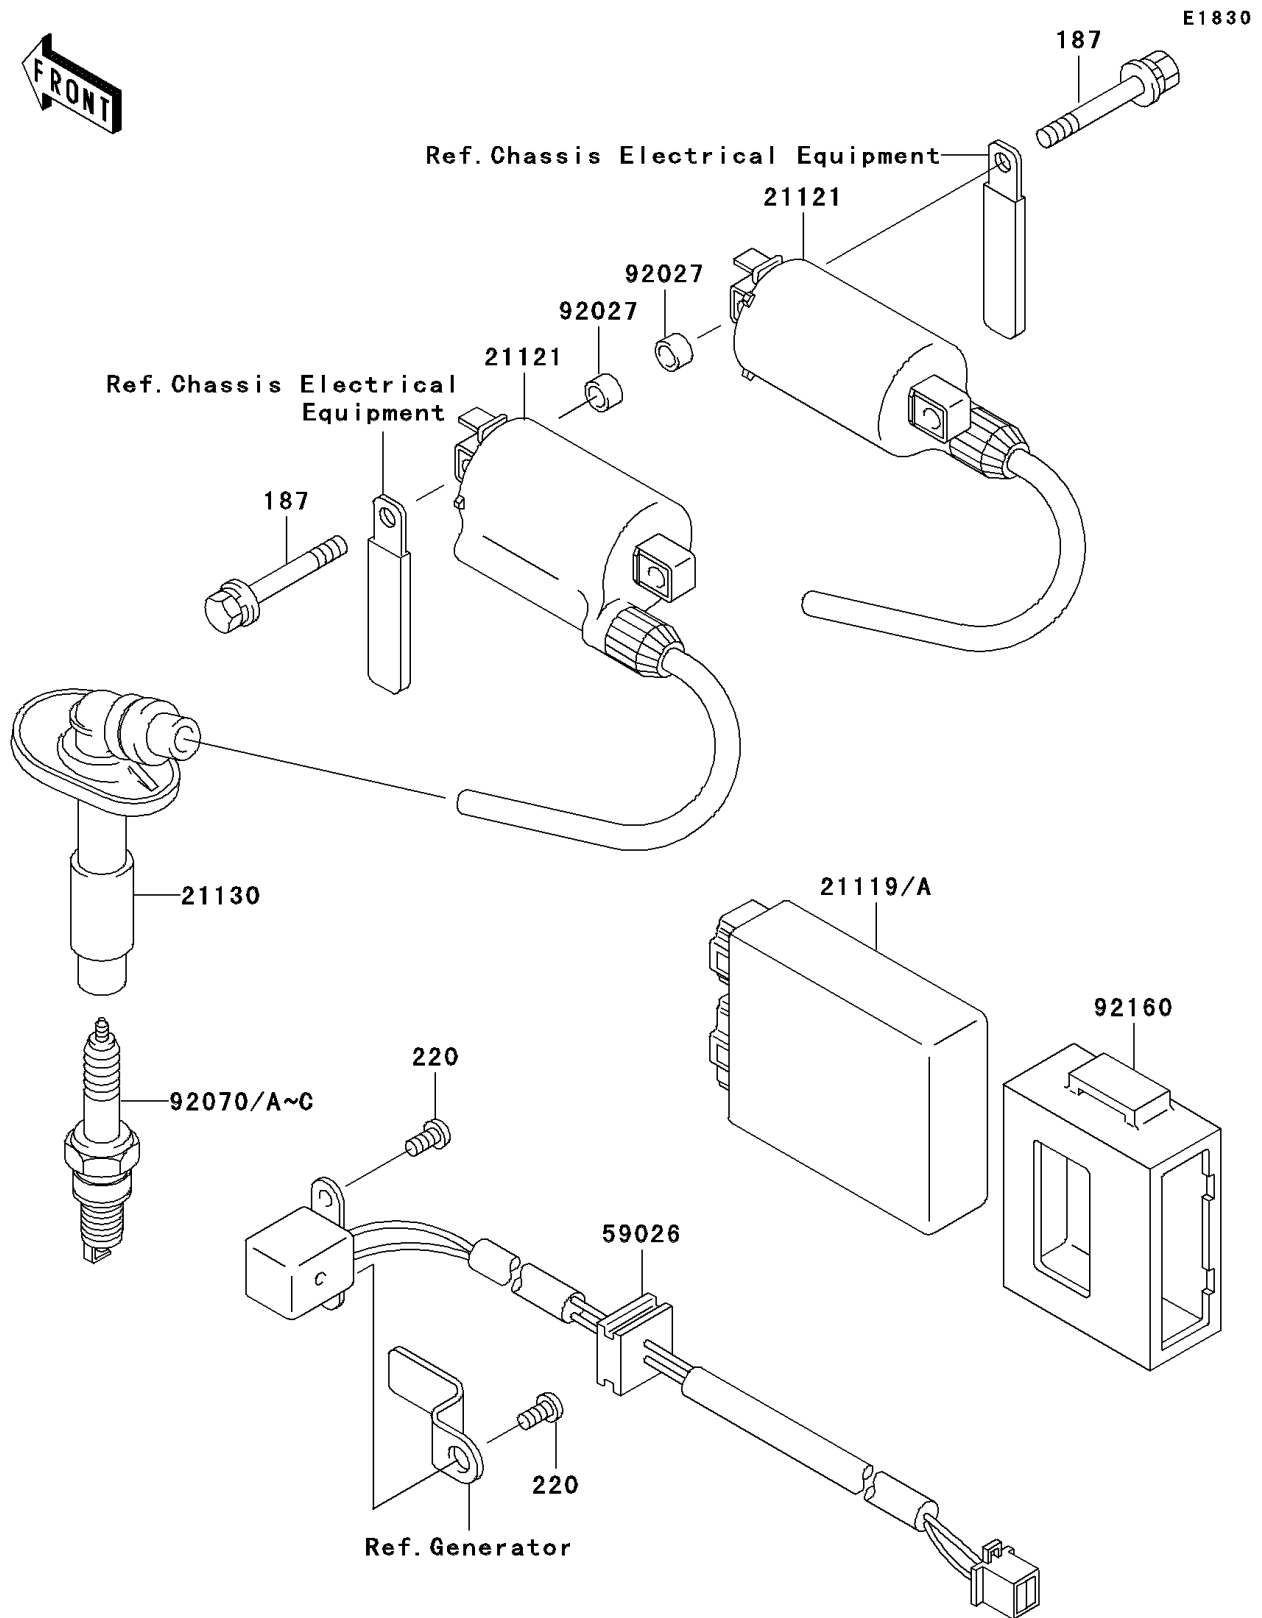

# 2001 Ninja® 250R PARTS DIAGRAM

Ignition System

## 2001 Ninja® 250R PARTS LIST

### Ignition System

ITEM NAME	PART NUMBER	QUANTITY
BOLT-UPSET-WSP (Ref # 187)	187G0625	4
SCREW-PAN-CROS (Ref # 220)	220B0510	2
COIL-IGNITION (Ref # 21121)	21121-1163	2
CAP-SPARK PLUG (Ref # 21130)	21130-1056	2
COIL-PULSING (Ref # 59026)	59026-1086	1
COLLAR,6.8X10X6 (Ref # 92027)	92027-103	4
PLUG-SPARK,CR7HSA(NGK) (Ref # 92070)	92070-1154	2
PLUG-SPARK,CR8HSA(NGK) (Ref # 92070A)	92070-1155	2
PLUG-SPARK,U22FSR-U(ND) (Ref # 92070B)		2
PLUG-SPARK,U24FSR-U(ND) (Ref # 92070C)		2
DAMPER,IGNITER (Ref # 92160)	92160-1181	1
IGNITER (Ref # 21119)	21119-1415	1
IGNITER (Ref # 21119A)	21119-1443	1