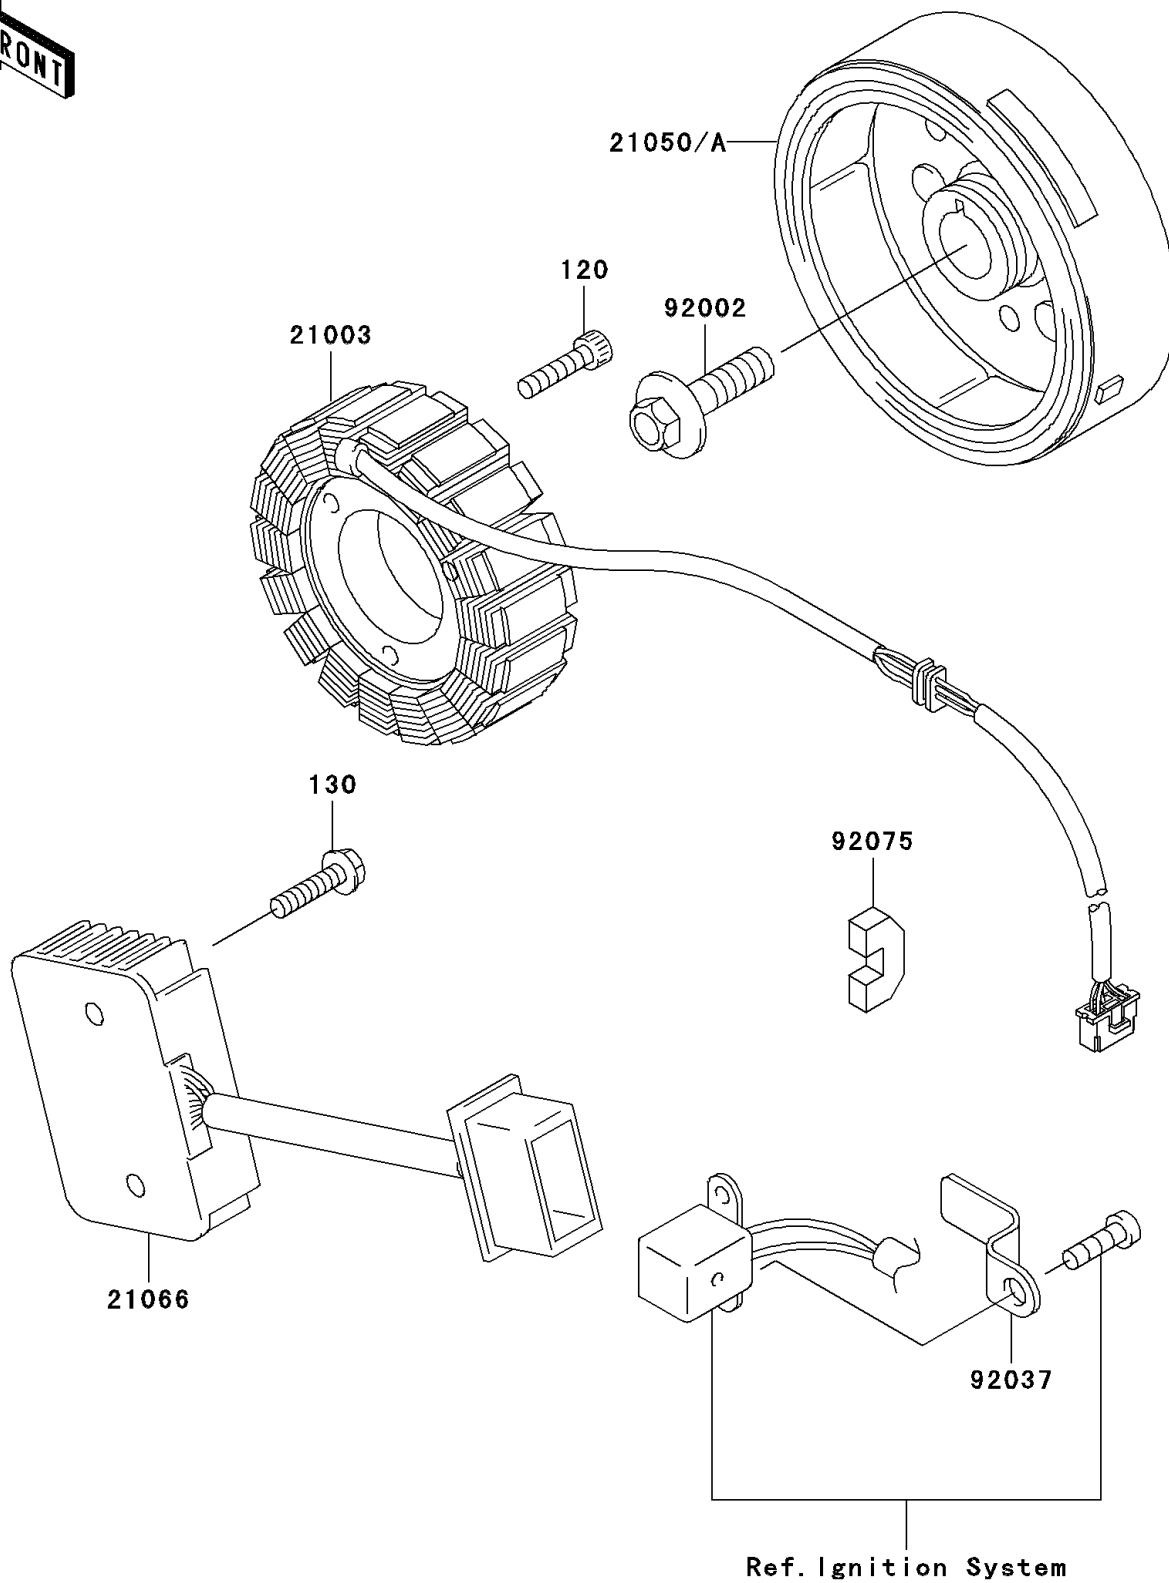

## 2005 Ninja® 250R PARTS DIAGRAM

Generator

E1810

## 2005 Ninja® 250R PARTS LIST

Generator

ITEM NAME	PART NUMBER	QUANTITY
BOLT-SOCKET,6X25 (Ref # 120)	120P0625	1
BOLT-FLANGED,6X25 (Ref # 130)	130B0625	1
STATOR (Ref # 21003)	21003-1154	1
REGULATOR-VOLTAGE (Ref # 21066)	21066-1030	1
BOLT,10X28 (Ref # 92002)	92002-1688	1
CLAMP (Ref # 92037)	92037-1919	1
DAMPER (Ref # 92075)	92075-1811	1
FLYWHEEL (Ref # 21050)	21050-1129	1
FLYWHEEL (Ref # 21050A)	21050-1134	1