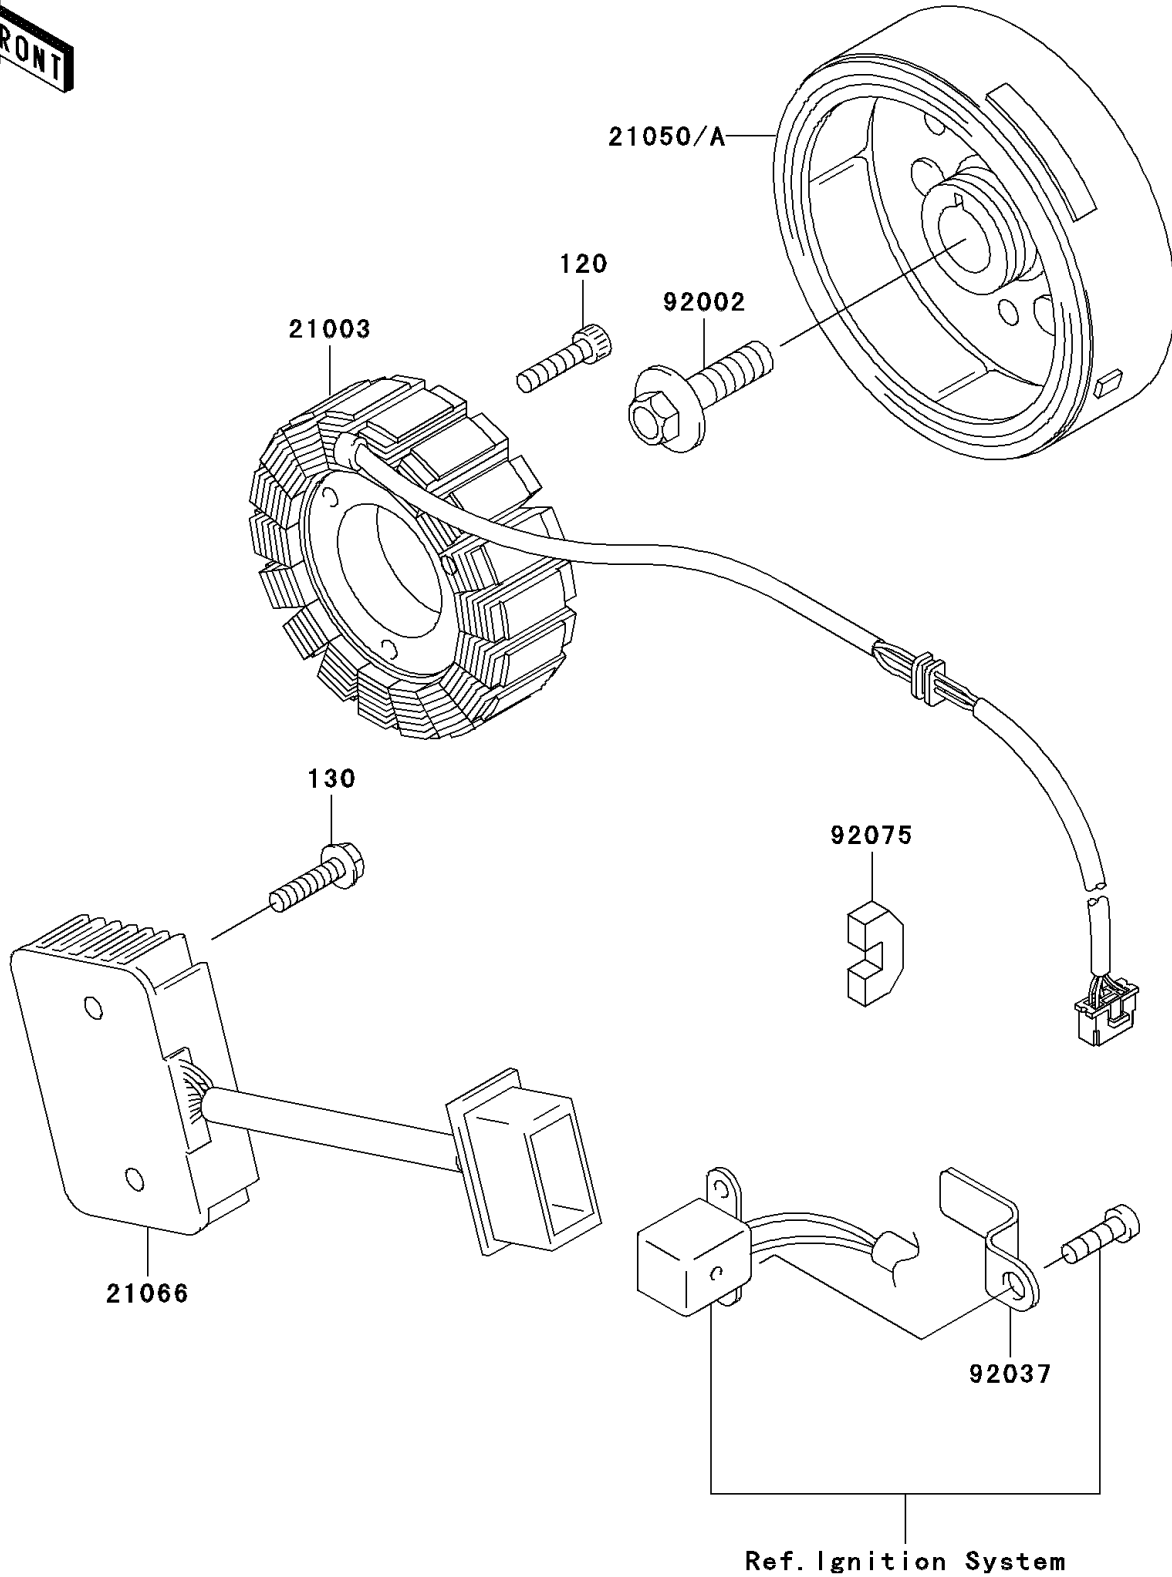

2005 Ninja® 250R PARTS DIAGRAM

Generator

E1810

2005 Ninja® 250R PARTS LIST

Generator

ITEM NAME	PART NUMBER	QUANTITY
BOLT-SOCKET,6X25 (Ref # 120)	120P0625	3
BOLT-FLANGED,6X25 (Ref # 130)	130B0625	2
STATOR (Ref # 21003)	21003-1154	1
REGULATOR-VOLTAGE (Ref # 21066)	21066-1030	1
BOLT,10X28 (Ref # 92002)	92002-1688	1
CLAMP (Ref # 92037)	92037-1919	1
DAMPER (Ref # 92075)	92075-1811	1
FLYWHEEL (Ref # 21050)	21050-1129	1
FLYWHEEL (Ref # 21050A)	21050-1134	1