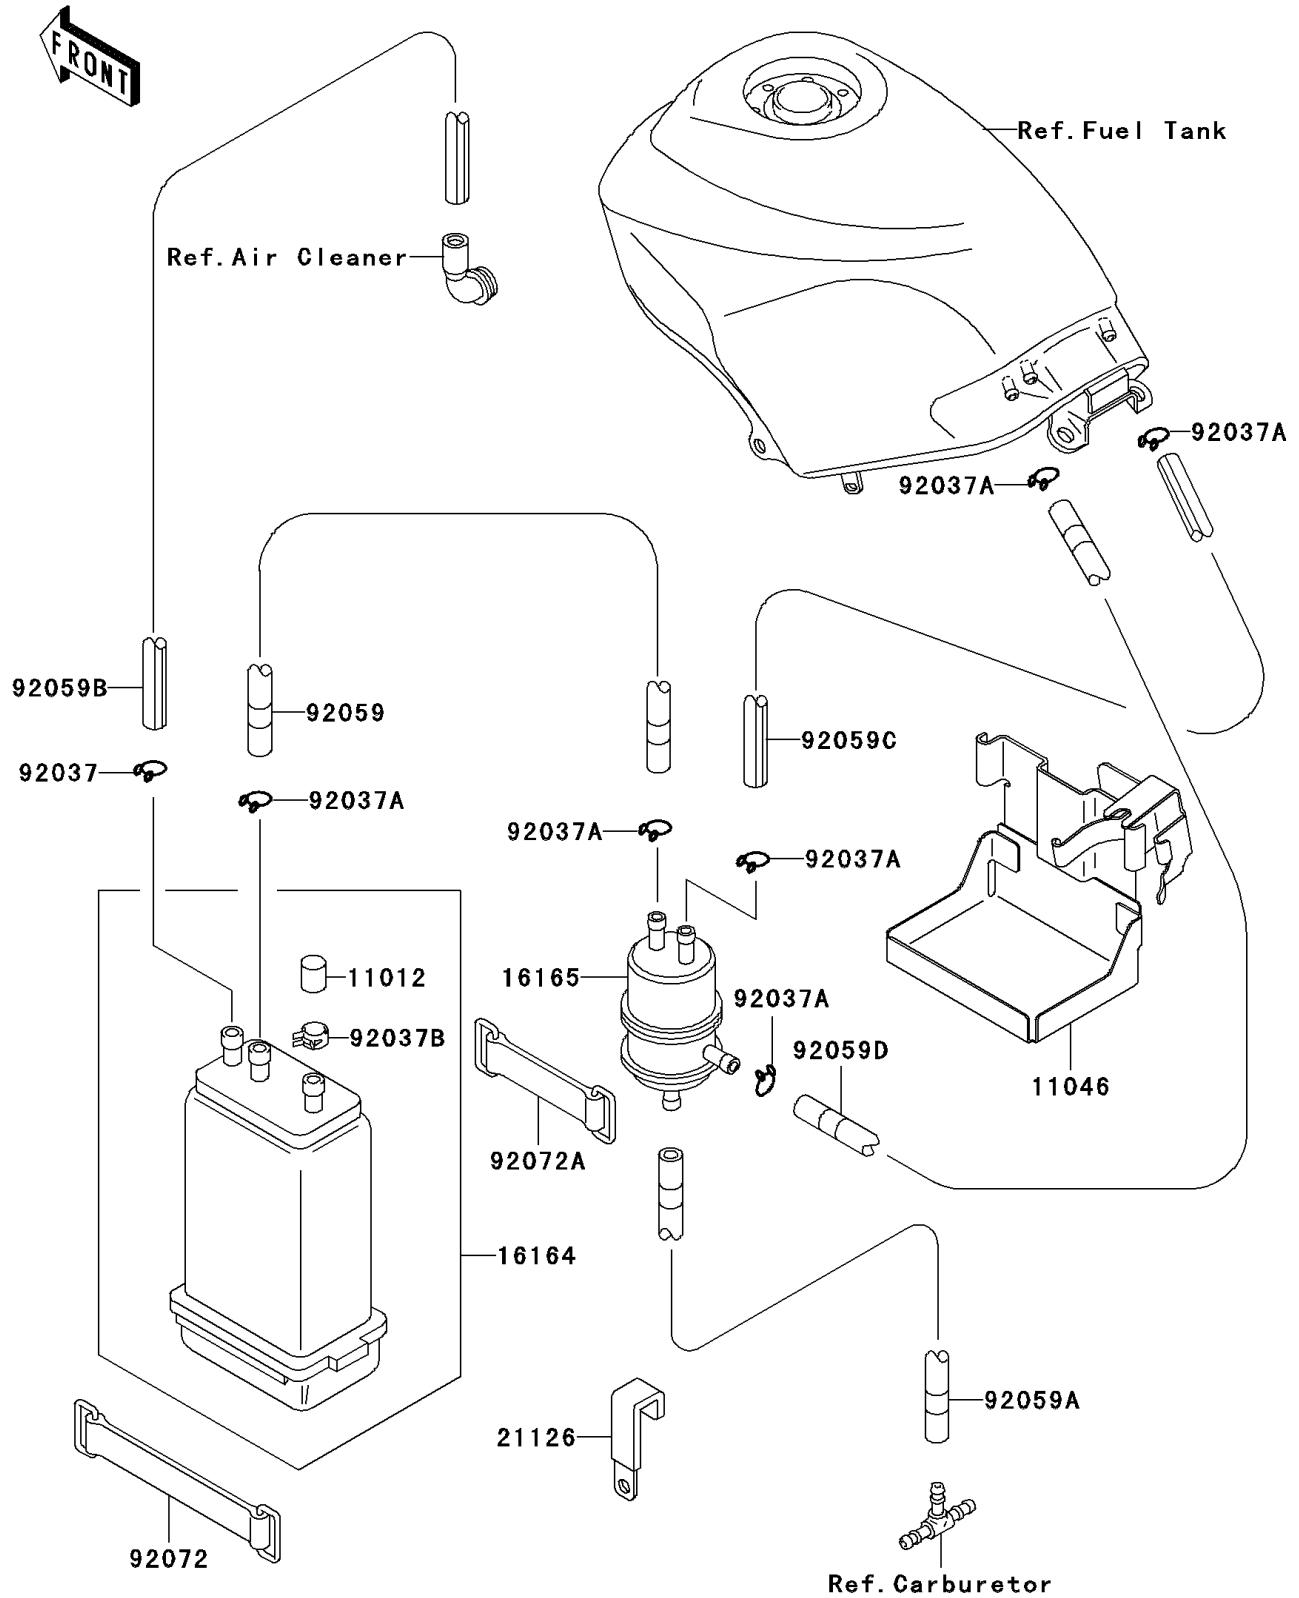

2005 Ninja® 250R PARTS DIAGRAM

Fuel Evaporative System(CA)

E1650

2005 Ninja® 250R PARTS LIST

Fuel Evaporative System(CA)

ITEM NAME	PART NUMBER	QUANTITY
CAP,CANISTER (Ref # 11012)	11012-1388	1
BRACKET,CANISTER (Ref # 11046)	11046-1238	1
CANISTER (Ref # 16164)	16164-1054	1
SEPARATOR (Ref # 16165)	16165-1001	1
CLAMP,WIRING HARNESS (Ref # 21126)	21126-008	1
CLAMP,HOSE (Ref # 92037)	92037-1104	1
CLAMP,TUBE (Ref # 92037A)	92037-147	1
CLAMP,CANISTER (Ref # 92037B)	92037-1512	1
TUBE,5X10X170,BLUE (Ref # 92059)	92059-1496	1
TUBE,4X9X420,WHITE (Ref # 92059A)	92059-1568	1
TUBE,7X12X830,GREEN (Ref # 92059B)	92059-1806	1
TUBE,5X10X610,BLUE (Ref # 92059C)	92059-1808	1
TUBE,5X10X640,RED (Ref # 92059D)	92059-1952	1
BAND,L=150 (Ref # 92072)	92072-1188	1
BAND,L=50 (Ref # 92072A)	92072-1419	1