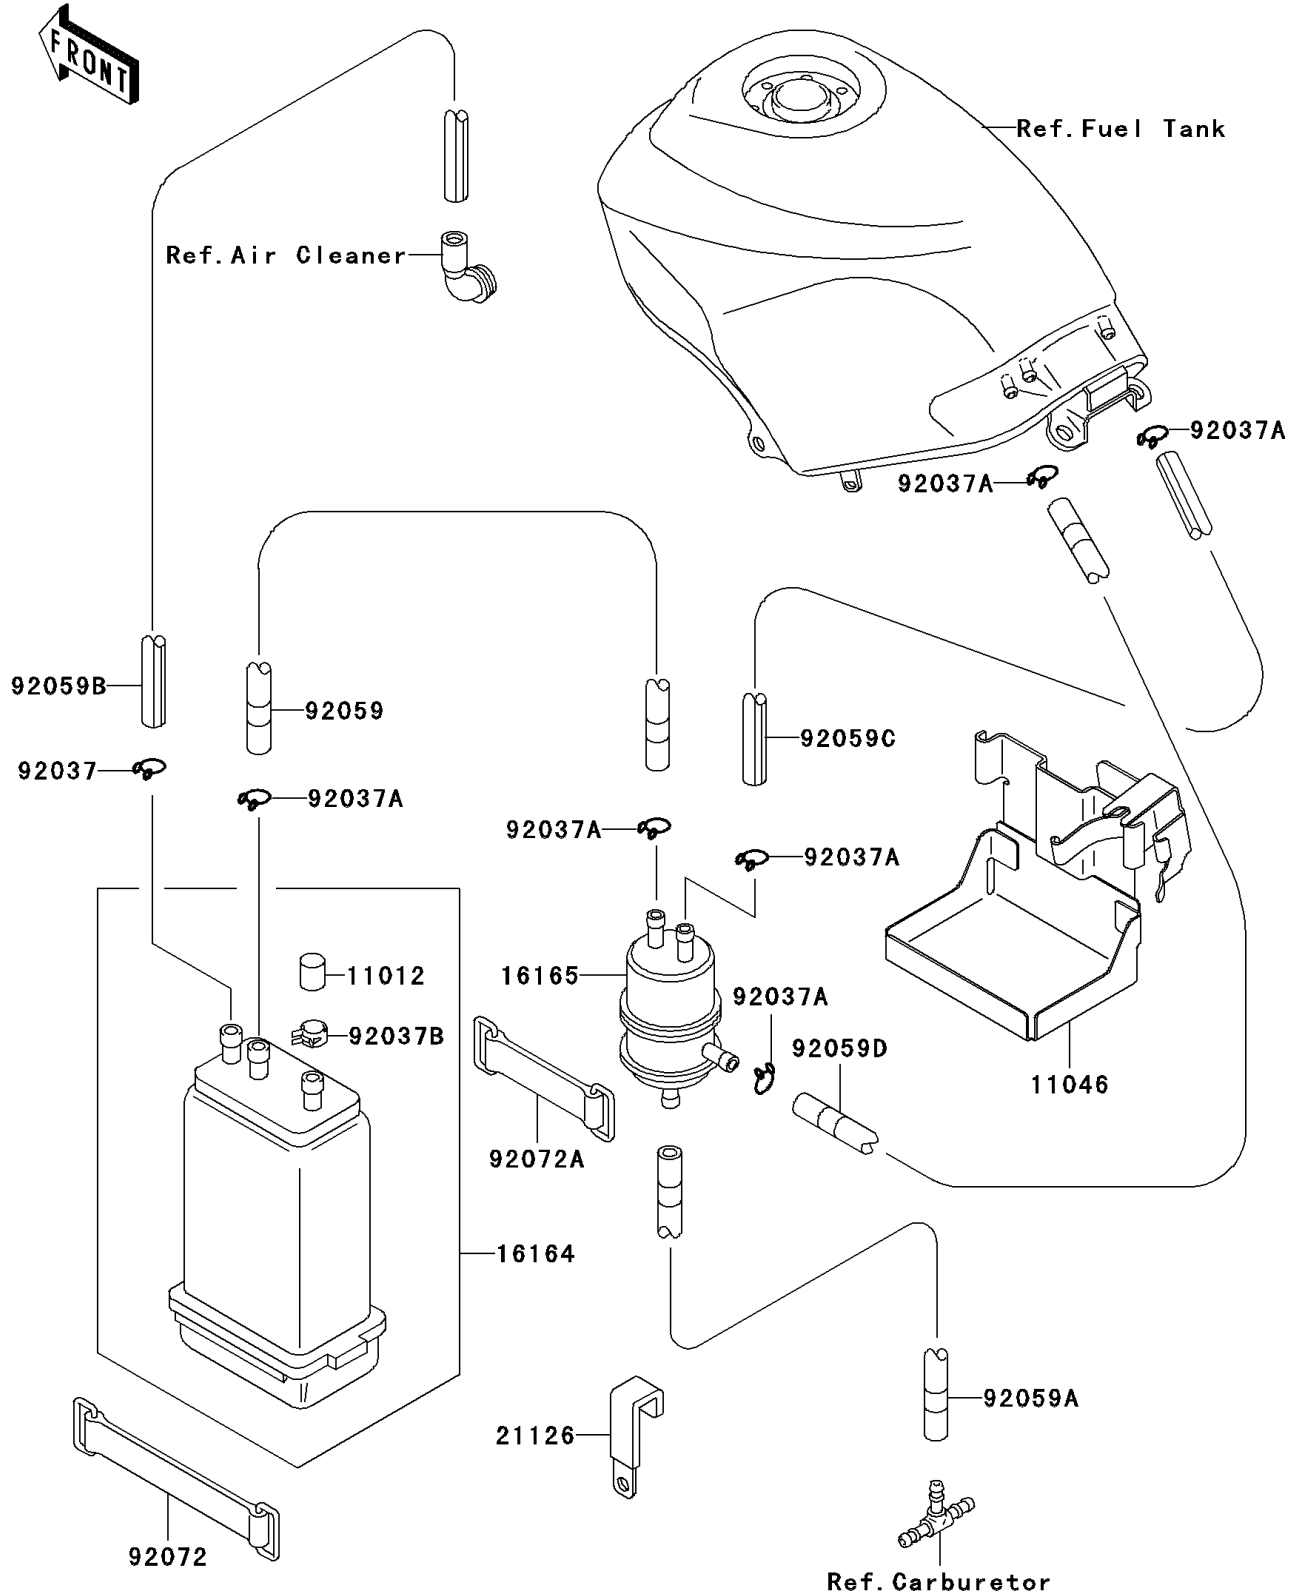

2001 Ninja[®] 250R PARTS DIAGRAM

Fuel Evaporative System(CA)

E1650

2001 Ninja® 250R PARTS LIST

Fuel Evaporative System(CA)

ITEM NAME	PART NUMBER	QUANTITY
CAP,CANISTER (Ref # 11012)	11012-1388	1
BRACKET,CANISTER (Ref # 11046)	11046-1238	1
CANISTER (Ref # 16164)	16164-1054	1
SEPARATOR (Ref # 16165)	16165-1001	1
CLAMP,WIRING HARNESS (Ref # 21126)	21126-008	1
CLAMP,HOSE (Ref # 92037)	92037-1104	1
CLAMP,TUBE (Ref # 92037A)	92037-147	6
CLAMP,CANISTER (Ref # 92037B)	92037-1512	1
TUBE,5X10X170,BLUE (Ref # 92059)	92059-1496	1
TUBE,4X9X420,WHITE (Ref # 92059A)	92059-1568	1
TUBE,7X12X830,GREEN (Ref # 92059B)	92059-1806	1
TUBE,5X10X610,BLUE (Ref # 92059C)	92059-1808	1
TUBE,5X10X640,RED (Ref # 92059D)	92059-1952	1
BAND,L=150 (Ref # 92072)	92072-1188	1
BAND,L=50 (Ref # 92072A)	92072-1419	1