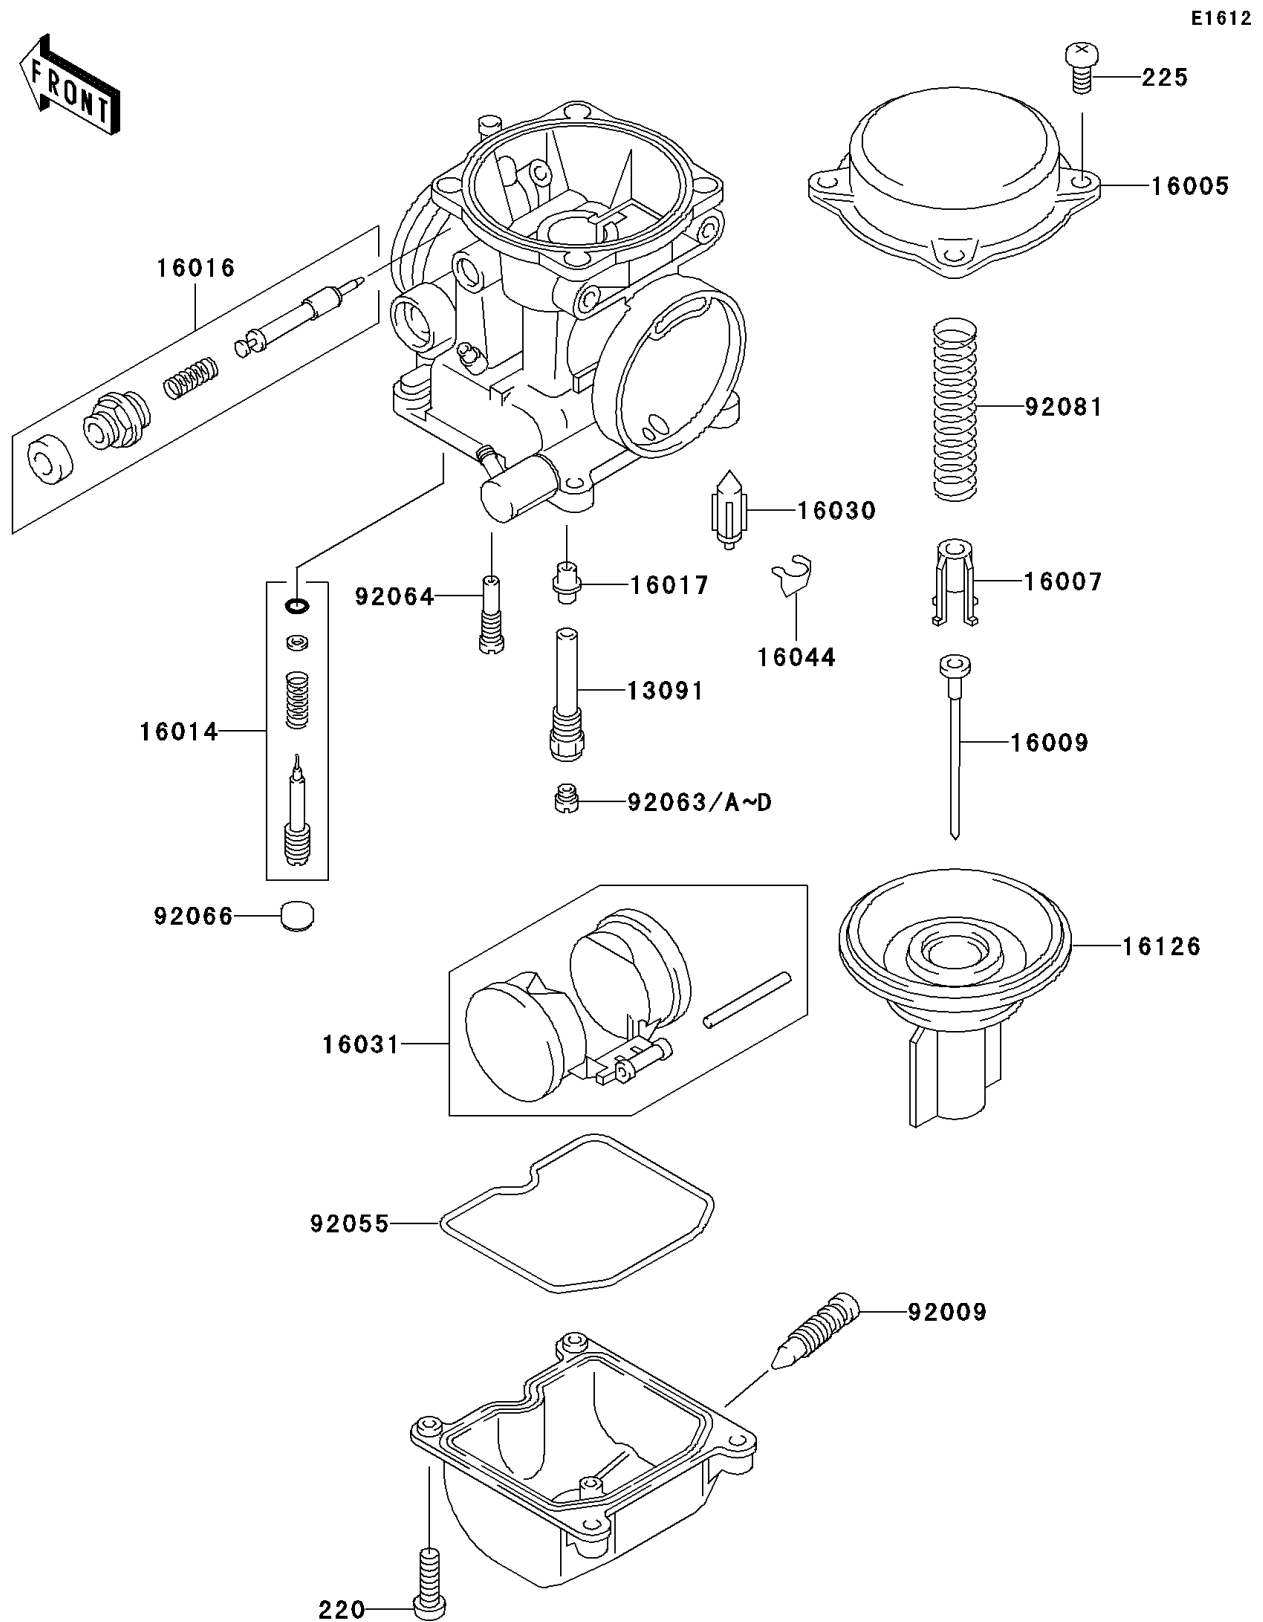

2005 Ninja® 250R PARTS DIAGRAM

Carburetor Parts

2005 Ninja® 250R PARTS LIST

Carburetor Parts

ITEM NAME	PART NUMBER	QUANTITY
SCREW-PAN-CROS (Ref # 220)	220D0414	1
SCREW-PAN-WSP-CROS (Ref # 225)	225C0418	1
HOLDER,NEEDLE JET (Ref # 13091)	13091-1425	1
TOP-CHAMBER,MIXING (Ref # 16005)	16005-1056	1
SEAT-SPRING,THROTTLE VALVE (Ref # 16007)	16007-1120	1
NEEDLE-JET,N16I (Ref # 16009)	16009-1461	1
SCREW-PILOT AIR (Ref # 16014)	16014-1081	1
PLUNGER,STARTER (Ref # 16016)	16016-1090	1
JET-NEEDLE (Ref # 16017)	16017-1326	1
VALVE-FLOAT (Ref # 16030)	16030-1007	1
FLOAT (Ref # 16031)	16031-1077	1
CLAMP,FLOAT VALVE (Ref # 16044)	16044-007	1
VALVE,VACUUM (Ref # 16126)	16126-1198	1
SCREW,DRAIN,M6X0.75 (Ref # 92009)	92009-1551	1
RING-O,FLOAT CHAMBER (Ref # 92055)	92055-1222	1
JET-MAIN,#100 (Ref # 92063)	92063-1008	1
JET-MAIN,#105 (Ref # 92063A)	92063-1009	1
JET-MAIN,#110 (Ref # 92063B)	92063-1114	1
JET-MAIN,#102 (Ref # 92063C)	92063-1115	1
JET-MAIN,#108 (Ref # 92063D)	92063-1116	1
JET-PILOT,#38 (Ref # 92064)	92064-1050	1
PLUG,PILOT AIR SCREW,6.9X2 (Ref # 92066)	92066-1051	1
SPRING,VACUUM VALVE (Ref # 92081)	92081-1925	1