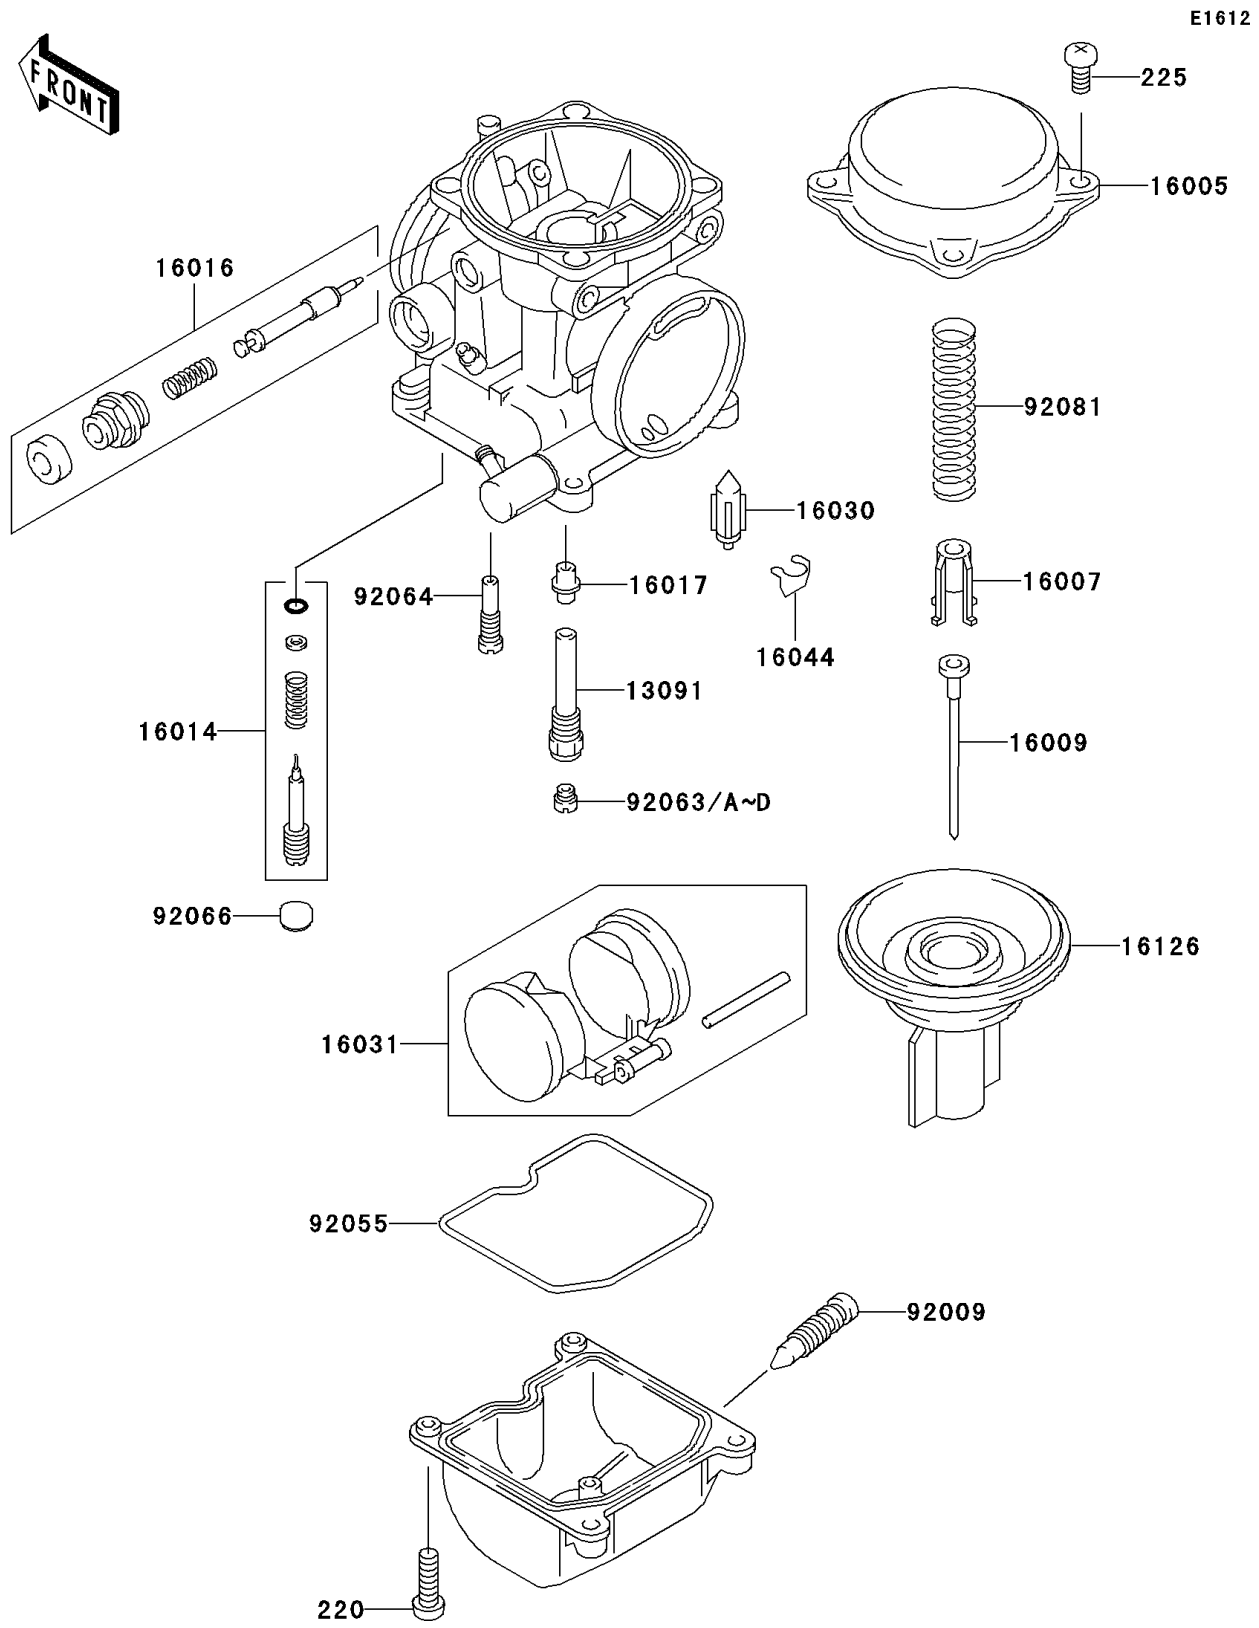

2005 Ninja® 250R PARTS DIAGRAM

Carburetor Parts

2005 Ninja® 250R PARTS LIST

Carburetor Parts

ITEM NAME	PART NUMBER	QUANTITY
SCREW-PAN-CROS (Ref # 220)	220D0414	8
SCREW-PAN-WSP-CROS (Ref # 225)	225C0418	5
HOLDER,NEEDLE JET (Ref # 13091)	13091-1425	2
TOP-CHAMBER,MIXING (Ref # 16005)	16005-1056	2
SEAT-SPRING,THROTTLE VALVE (Ref # 16007)	16007-1120	2
NEEDLE-JET,N16I (Ref # 16009)	16009-1461	2
SCREW-PILOT AIR (Ref # 16014)	16014-1081	2
PLUNGER,STARTER (Ref # 16016)	16016-1090	2
JET-NEEDLE (Ref # 16017)	16017-1326	2
VALVE-FLOAT (Ref # 16030)	16030-1007	2
FLOAT (Ref # 16031)	16031-1077	2
CLAMP,FLOAT VALVE (Ref # 16044)	16044-007	2
VALVE,VACUUM (Ref # 16126)	16126-1198	2
SCREW,DRAIN,M6X0.75 (Ref # 92009)	92009-1551	2
RING-O,FLOAT CHAMBER (Ref # 92055)	92055-1222	2
JET-MAIN,#100 (Ref # 92063)	92063-1008	2
JET-MAIN,#105 (Ref # 92063A)	92063-1009	2
JET-MAIN,#110 (Ref # 92063B)	92063-1114	2
JET-MAIN,#102 (Ref # 92063C)	92063-1115	2
JET-MAIN,#108 (Ref # 92063D)	92063-1116	2
JET-PILOT,#38 (Ref # 92064)	92064-1050	2
PLUG,PILOT AIR SCREW,6.9X2 (Ref # 92066)	92066-1051	2
SPRING,VACUUM VALVE (Ref # 92081)	92081-1925	2