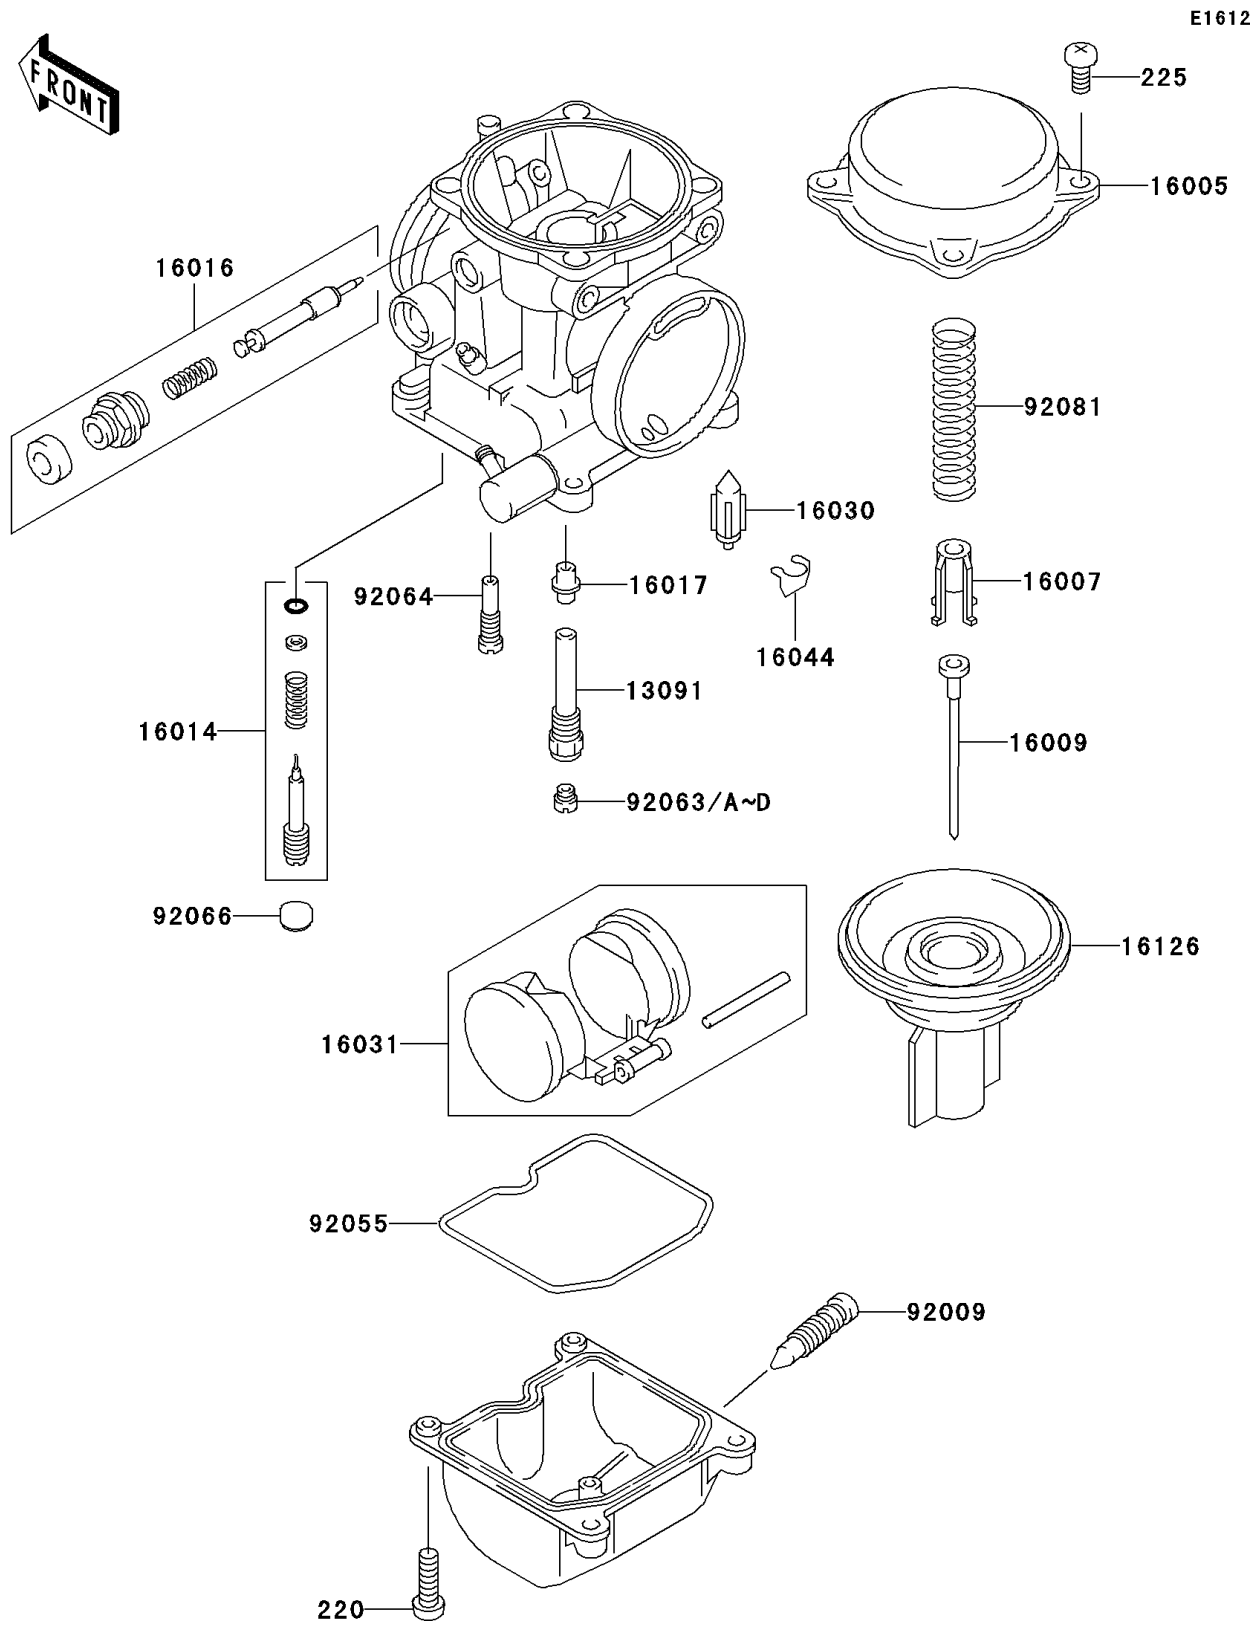

# 2001 Ninja® 250R PARTS DIAGRAM

## Carburetor Parts

## 2001 Ninja® 250R PARTS LIST

### Carburetor Parts

ITEM NAME	PART NUMBER	QUANTITY
SCREW-PAN-CROS (Ref # 220)	220D0414	8
SCREW-PAN-WSP-CROS (Ref # 225)	225C0418	5
HOLDER,NEEDLE JET (Ref # 13091)	13091-1425	2
TOP-CHAMBER,MIXING (Ref # 16005)	16005-1056	2
SEAT-SPRING,THROTTLE VALVE (Ref # 16007)	16007-1120	2
NEEDLE-JET,N16I (Ref # 16009)	16009-1461	2
SCREW-PILOT AIR (Ref # 16014)	16014-1081	2
PLUNGER,STARTER (Ref # 16016)	16016-1090	2
JET-NEEDLE (Ref # 16017)	16017-1326	2
VALVE-FLOAT (Ref # 16030)	16030-1007	2
FLOAT (Ref # 16031)	16031-1077	2
CLAMP,FLOAT VALVE (Ref # 16044)	16044-007	2
VALVE,VACUUM (Ref # 16126)	16126-1198	2
SCREW,DRAIN,M6X0.75 (Ref # 92009)	92009-1551	2
RING-O,FLOAT CHAMBER (Ref # 92055)	92055-1222	2
JET-MAIN,#100 (Ref # 92063)	92063-1008	2
JET-MAIN,#105 (Ref # 92063A)	92063-1009	2
JET-MAIN,#110 (Ref # 92063B)	92063-1114	2
JET-MAIN,#102 (Ref # 92063C)	92063-1115	2
JET-MAIN,#108 (Ref # 92063D)	92063-1116	2
JET-PILOT,#38 (Ref # 92064)	92064-1050	2
PLUG,PILOT AIR SCREW,6.9X2 (Ref # 92066)	92066-1051	2
SPRING,VACUUM VALVE (Ref # 92081)	92081-1925	2