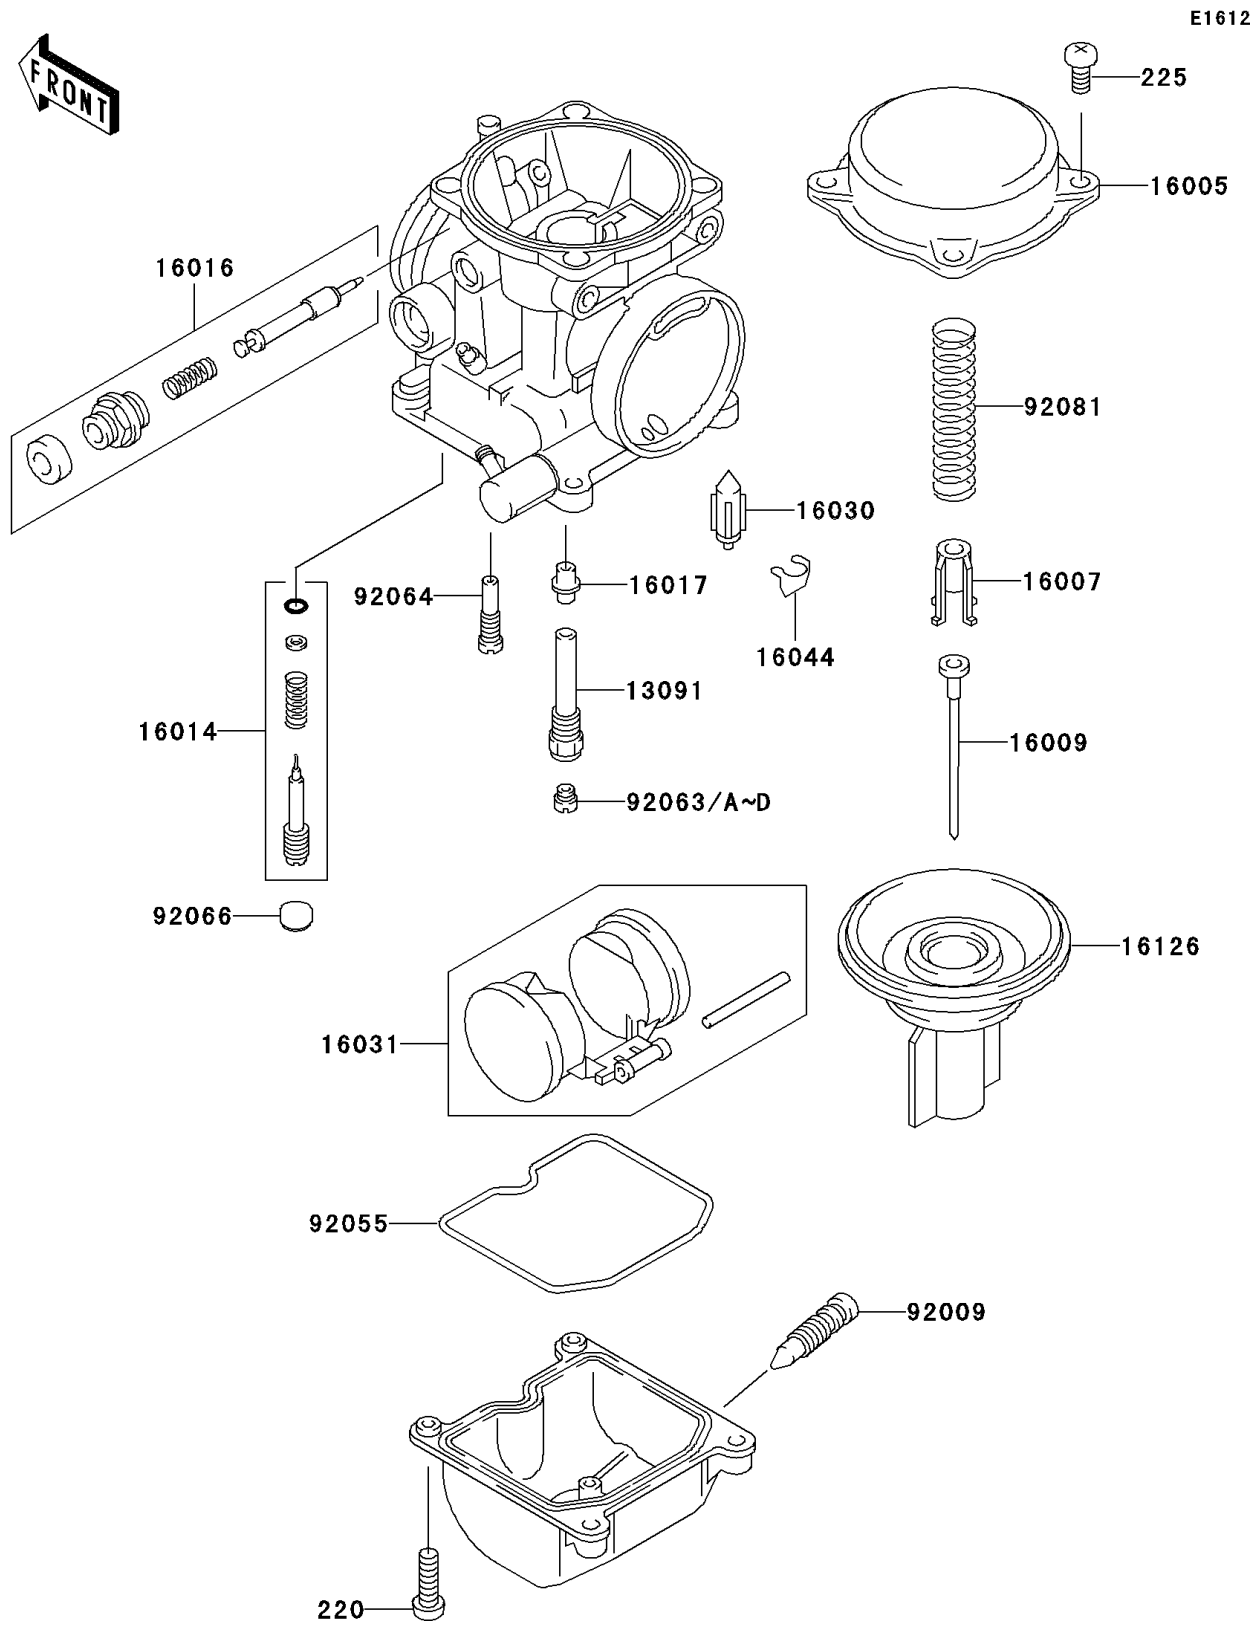

2001 Ninja® 250R PARTS DIAGRAM

Carburetor Parts

2001 Ninja® 250R PARTS LIST

Carburetor Parts

ITEM NAME	PART NUMBER	QUANTITY
SCREW-PAN-CROS (Ref # 220)	220D0414	8
SCREW-PAN-WSP-CROS (Ref # 225)	225C0418	5
HOLDER,NEEDLE JET (Ref # 13091)	13091-1425	2
TOP-CHAMBER,MIXING (Ref # 16005)	16005-1056	2
SEAT-SPRING,THROTTLE VALVE (Ref # 16007)	16007-1120	2
NEEDLE-JET,N16I (Ref # 16009)	16009-1461	2
SCREW-PILOT AIR (Ref # 16014)	16014-1081	2
PLUNGER,STARTER (Ref # 16016)	16016-1090	2
JET-NEEDLE (Ref # 16017)	16017-1326	2
VALVE-FLOAT (Ref # 16030)	16030-1007	2
FLOAT (Ref # 16031)	16031-1077	2
CLAMP,FLOAT VALVE (Ref # 16044)	16044-007	2
VALVE,VACUUM (Ref # 16126)	16126-1198	2
SCREW,DRAIN,M6X0.75 (Ref # 92009)	92009-1551	2
RING-O,FLOAT CHAMBER (Ref # 92055)	92055-1222	2
JET-MAIN,#100 (Ref # 92063)	92063-1008	2
JET-MAIN,#105 (Ref # 92063A)	92063-1009	2
JET-MAIN,#110 (Ref # 92063B)	92063-1114	2
JET-MAIN,#102 (Ref # 92063C)	92063-1115	2
JET-MAIN,#108 (Ref # 92063D)	92063-1116	2
JET-PILOT,#38 (Ref # 92064)	92064-1050	2
PLUG,PILOT AIR SCREW,6.9X2 (Ref # 92066)	92066-1051	2
SPRING,VACUUM VALVE (Ref # 92081)	92081-1925	2