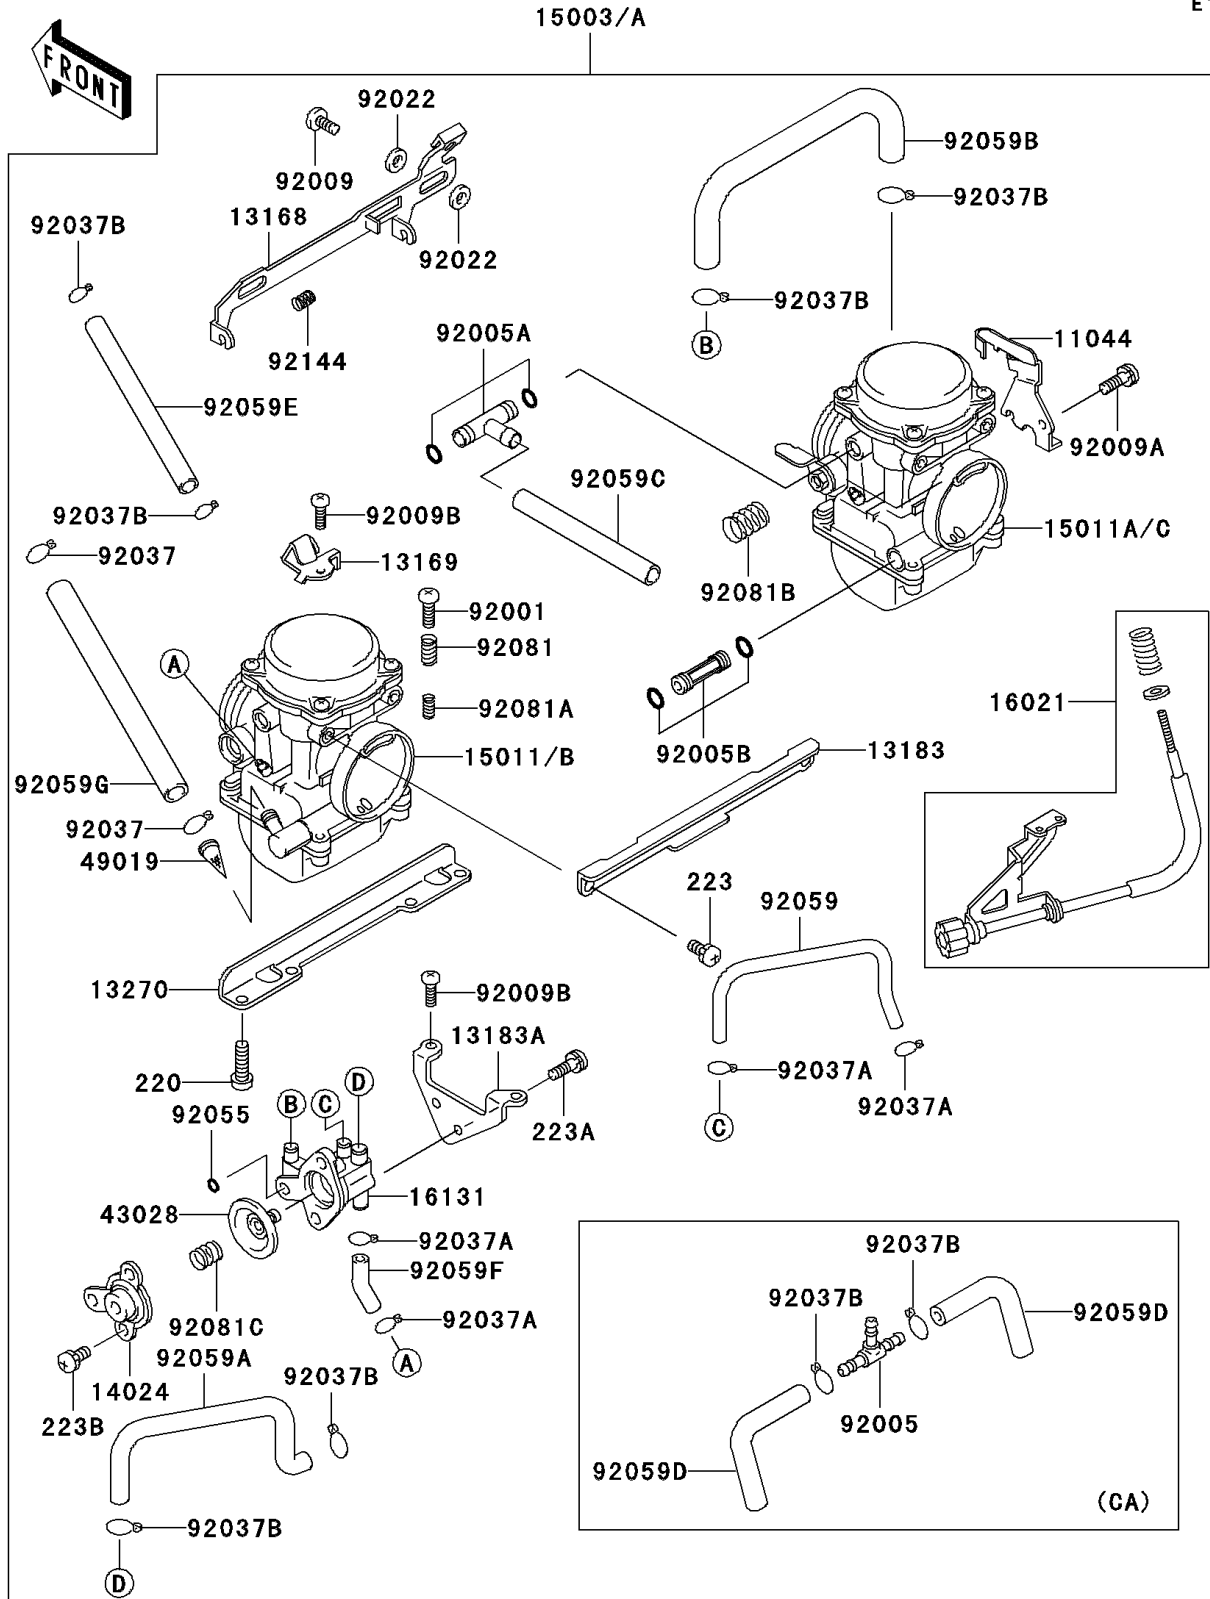

## 2005 Ninja® 250R PARTS LIST

Carburetor

ITEM NAME	PART NUMBER	QUANTITY
BRACKET,THROTTLE CABLE (Ref # 11044)	11044-1061	1
LEVER,STARTER (Ref # 13168)	13168-1330	1
PLATE,STARTER CABLE (Ref # 13169)	13169-1965	1
PLATE,CARBURETOR STAY,UPP (Ref # 13183)	13183-1029	1
PLATE,AIR CUT VALVE (Ref # 13183A)	13183-1031	1
PLATE,CARBURETOR STAY,LWR (Ref # 13270)	13270-1073	1
COVER,AIR CUT VALVE (Ref # 14024)	14024-1327	1
SCREW-THROTTLE STOP (Ref # 16021)	16021-1173	1
BODY-VALVE,DIAPHRAGM (Ref # 16131)	16131-1062	1
DIAPHRAGM,5.9MM,AIR CUT VALVE (Ref # 43028)	43028-1053	1
FILTER-FUEL (Ref # 49019)	49019-1092	1
BOLT,THROTTLE ADJUST (Ref # 92001)	92001-1998	1
FITTING (Ref # 92005A)	92005-1306	1
FITTING (Ref # 92005B)	92005-1310	1
SCREW (Ref # 92009)	92009-1262	1
SCREW,5X10 (Ref # 92009A)	92009-1365	1
SCREW,4X18 (Ref # 92009B)	92009-1446	1
WASHER,6.1X11X0.8,POLYACETAL (Ref # 92022)	92022-1199	1
SCREW-PAN-CROS,6X16 (Ref # 220)	220B0616	1
SCREW-PAN-WS-CROS (Ref # 223)	223C0510	1
SCREW-PAN-WS-CROS (Ref # 223A)	223D0408	1
SCREW-PAN-WS-CROS (Ref # 223B)	223D0410	1
CLAMP,FUEL TUBE (Ref # 92037)	92037-1075	1
CLAMP,TUBE (Ref # 92037A)	92037-1142	1
RING-O (Ref # 92055)	92055-1245	1
TUBE,3.5X6.5X180 (Ref # 92059)	92059-1140	1
TUBE,5X9X160 (Ref # 92059A)	92059-1201	1
TUBE,6.5X9.5X500 (Ref # 92059C)	92059-1465	1
TUBE,5X9X140 (Ref # 92059E)	92059-1634	1