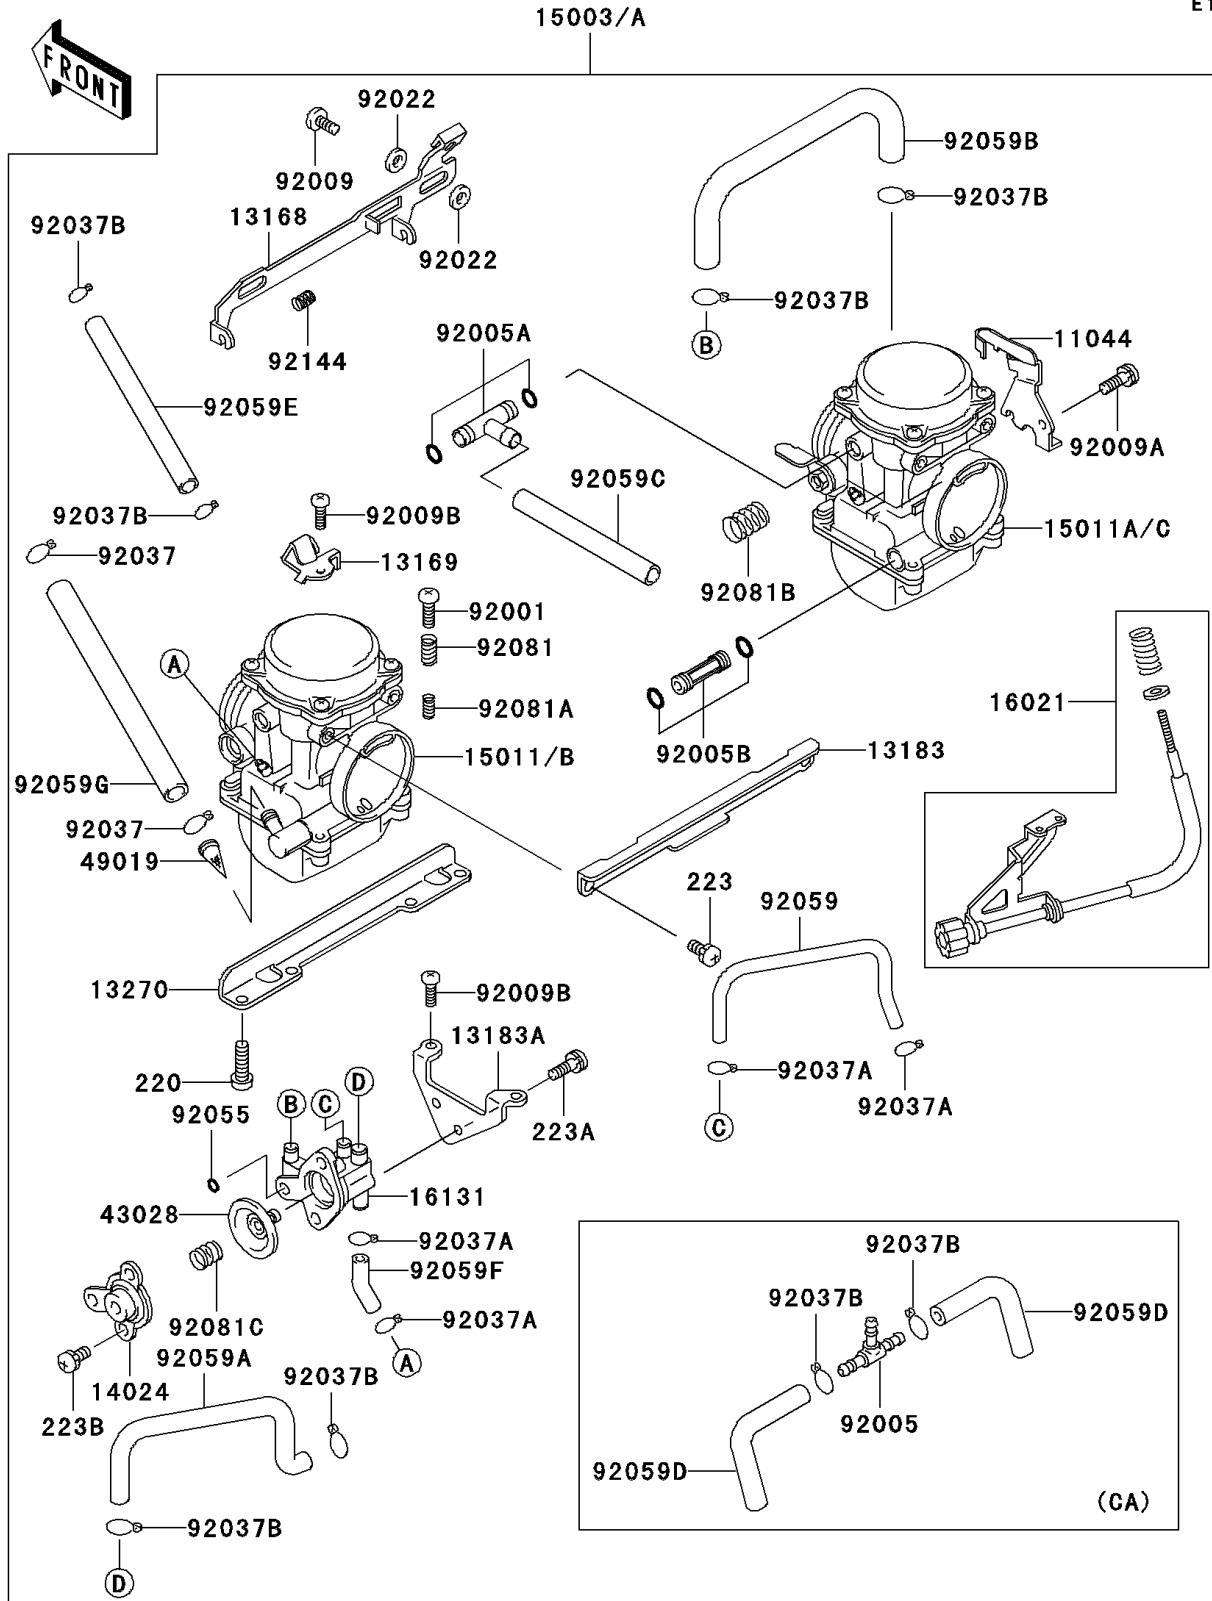

2001 Ninja® 250R PARTS DIAGRAM

Carburetor

E1611

2001 Ninja® 250R PARTS LIST

Carburetor

ITEM NAME	PART NUMBER	QUANTITY
BRACKET,THROTTLE CABLE (Ref # 11044)	11044-1061	1
LEVER,STARTER (Ref # 13168)	13168-1330	1
PLATE,STARTER CABLE (Ref # 13169)	13169-1965	1
PLATE,CARBURETOR STAY,UPP (Ref # 13183)	13183-1029	1
PLATE,AIR CUT VALVE (Ref # 13183A)	13183-1031	1
PLATE,CARBURETOR STAY,LWR (Ref # 13270)	13270-1073	1
COVER,AIR CUT VALVE (Ref # 14024)	14024-1327	1
SCREW-THROTTLE STOP (Ref # 16021)	16021-1173	1
BODY-VALVE,DIAPHRAGM (Ref # 16131)	16131-1062	1
DIAPHRAGM,5.9MM,AIR CUT VALVE (Ref # 43028)	43028-1053	1
FILTER-FUEL (Ref # 49019)	49019-1092	1
BOLT,THROTTLE ADJUST (Ref # 92001)	92001-1998	1
FITTING (Ref # 92005A)	92005-1306	1
FITTING (Ref # 92005B)	92005-1310	1
SCREW (Ref # 92009)	92009-1262	2
SCREW,5X10 (Ref # 92009A)	92009-1365	1
SCREW,4X18 (Ref # 92009B)	92009-1446	3
WASHER,6.1X11X0.8,POLYACETAL (Ref # 92022)	92022-1199	4
SCREW-PAN-CROS,6X16 (Ref # 220)	220B0616	4
SCREW-PAN-WS-CROS (Ref # 223)	223C0510	4
SCREW-PAN-WS-CROS (Ref # 223A)	223D0408	2
SCREW-PAN-WS-CROS (Ref # 223B)	223D0410	2
CLAMP,FUEL TUBE (Ref # 92037)	92037-1075	2
CLAMP,TUBE (Ref # 92037A)	92037-1142	4
RING-O (Ref # 92055)	92055-1245	1
TUBE,3.5X6.5X180 (Ref # 92059)	92059-1140	1
TUBE,5X9X160 (Ref # 92059A)	92059-1201	1
TUBE,6.5X9.5X500 (Ref # 92059C)	92059-1465	1
TUBE,5X9X140 (Ref # 92059E)	92059-1634	1