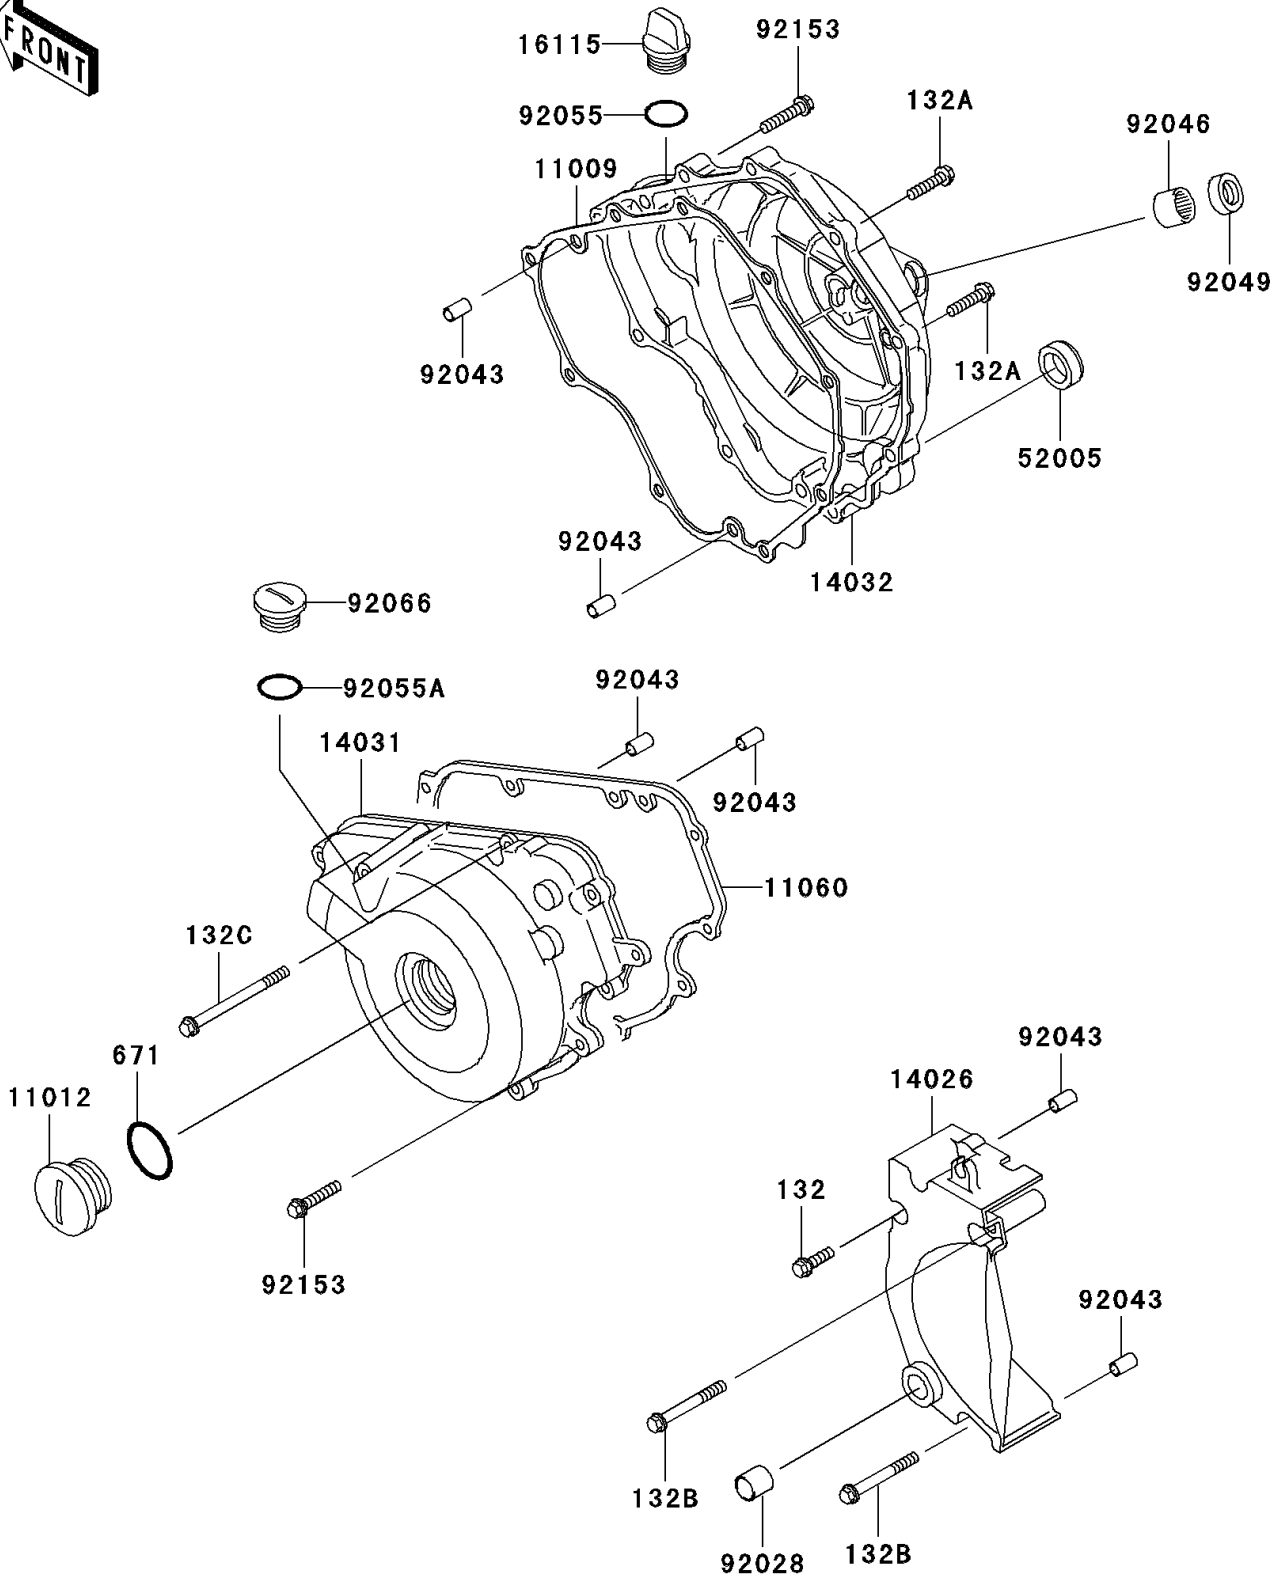

2005 Ninja® 250R PARTS DIAGRAM

Engine Cover(s)

E1431

2005 Ninja® 250R PARTS LIST

Engine Cover(s)

ITEM NAME	PART NUMBER	QUANTITY
BOLT-FLANGED-SMALL (Ref # 132)	132J0620	1
BOLT-FLANGED-SMALL (Ref # 132A)	132J0625	1
BOLT-FLANGED-SMALL (Ref # 132B)	132J0650	1
BOLT-FLANGED-SMALL (Ref # 132C)	132J0675	1
O RING,40MM (Ref # 671)	671B2540	1
GASKET,CLUTCH COVER (Ref # 11009)	11009-1872	1
CAP (Ref # 11012)	11012-1362	1
GASKET,GENERATOR COVER (Ref # 11060)	11060-1920	1
COVER-CHAIN (Ref # 14026)	14026-1122	1
COVER-GENERATOR (Ref # 14031)	14031-1225	1
COVER-CLUTCH (Ref # 14032)	14032-1213	1
CAP-OIL FILLER (Ref # 16115)	16115-1068	1
GAUGE,OIL LEVEL (Ref # 52005)	52005-1009	1
BUSHING (Ref # 92028)	92028-1710	1
PIN,6.2X8X14 (Ref # 92043)	92043-1263	1
BEARING-NEEDLE,HK1210 (Ref # 92046)	92046-1010	1
SEAL-OIL,TB12205.5 (Ref # 92049)	92049-1271	1
RING-O,31.7X2.4 (Ref # 92055)	92055-049	1
RING-O (Ref # 92055A)	92055-1146	1
PLUG,COVER (Ref # 92066)	92066-1163	1
BOLT,6X30 (Ref # 92153)	92153-0832	1