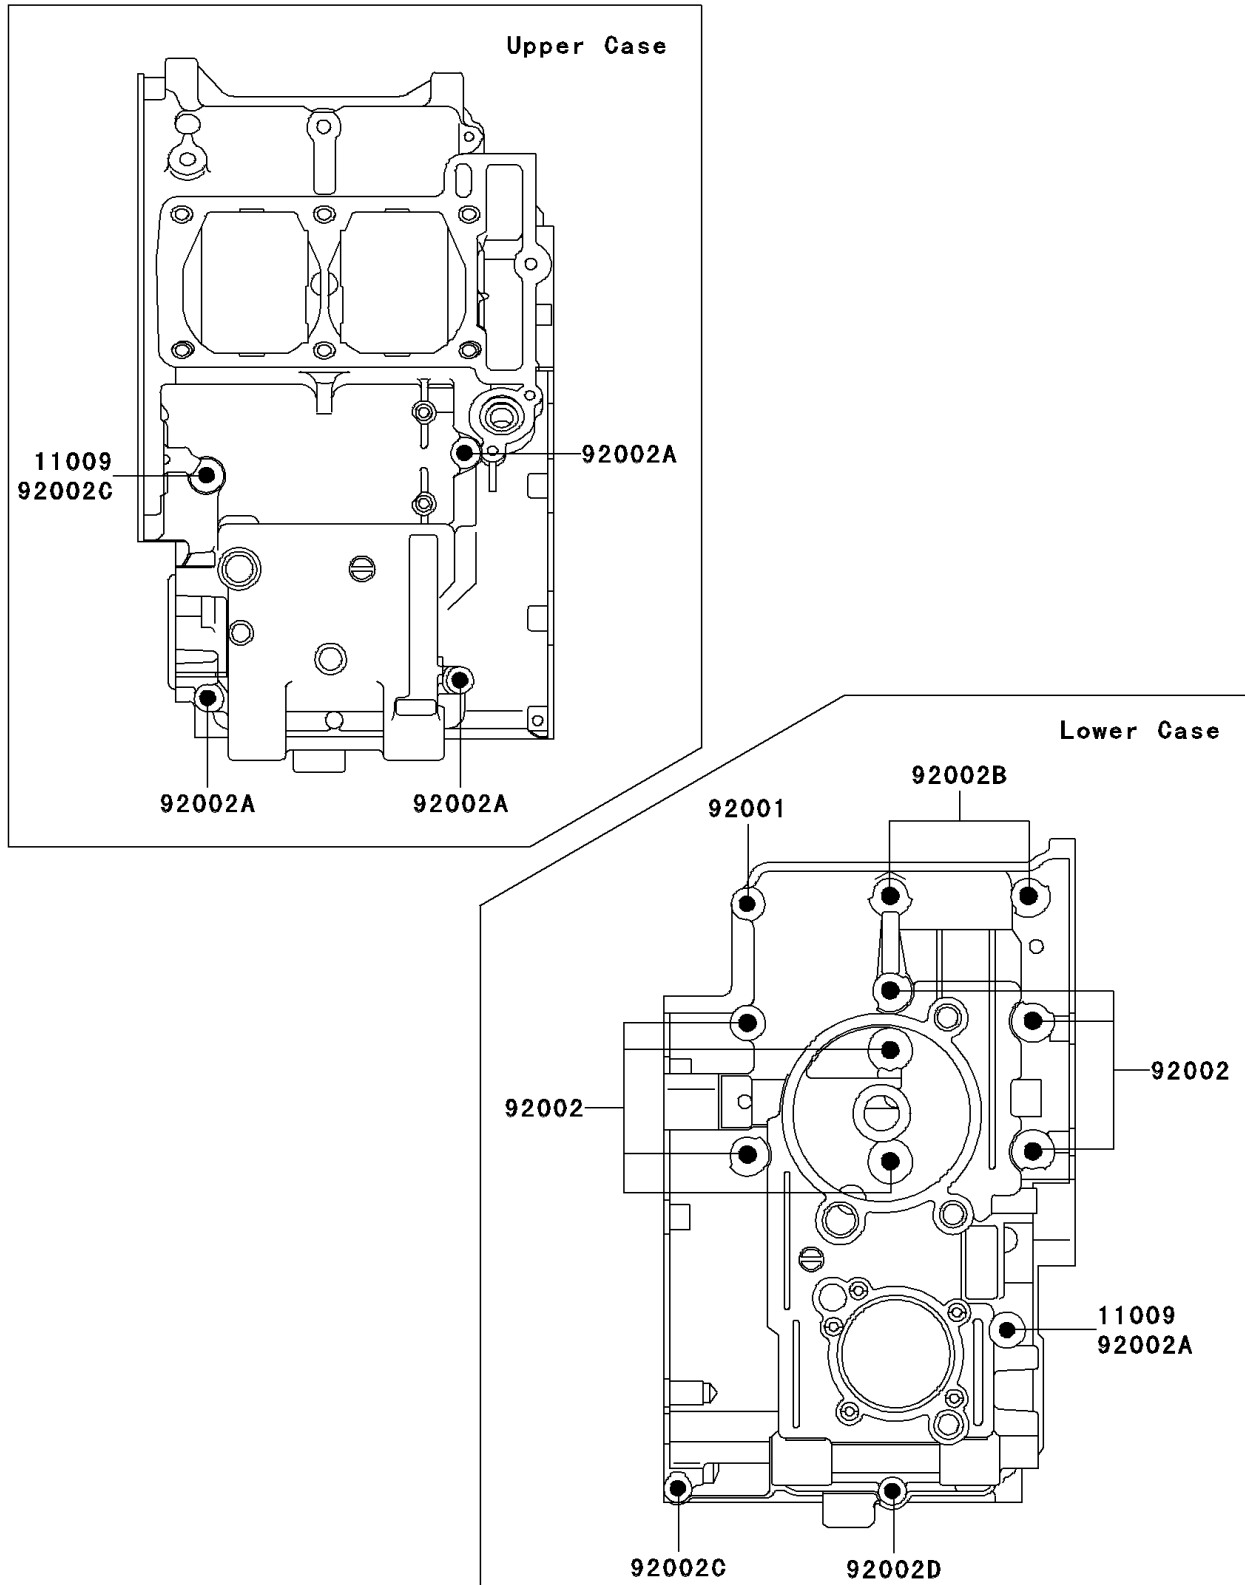

2005 Ninja® 250R PARTS DIAGRAM

Crankcase Bolt Pattern

E1412

2005 Ninja® 250R PARTS LIST

Crankcase Bolt Pattern

ITEM NAME	PART NUMBER	QUANTITY
GASKET,6.5X12X1.0 (Ref # 11009)	11009-1568	1
BOLT,6X38 (Ref # 92001)	92001-1899	1
BOLT,8X90 (Ref # 92002)	92002-1057	1
BOLT,6X85 (Ref # 92002A)	92002-1306	1
BOLT,8X72 (Ref # 92002B)	92002-1329	1
BOLT,6X60 (Ref # 92002C)	92002-1584	1
BOLT,6X135 (Ref # 92002D)	92002-1687	1