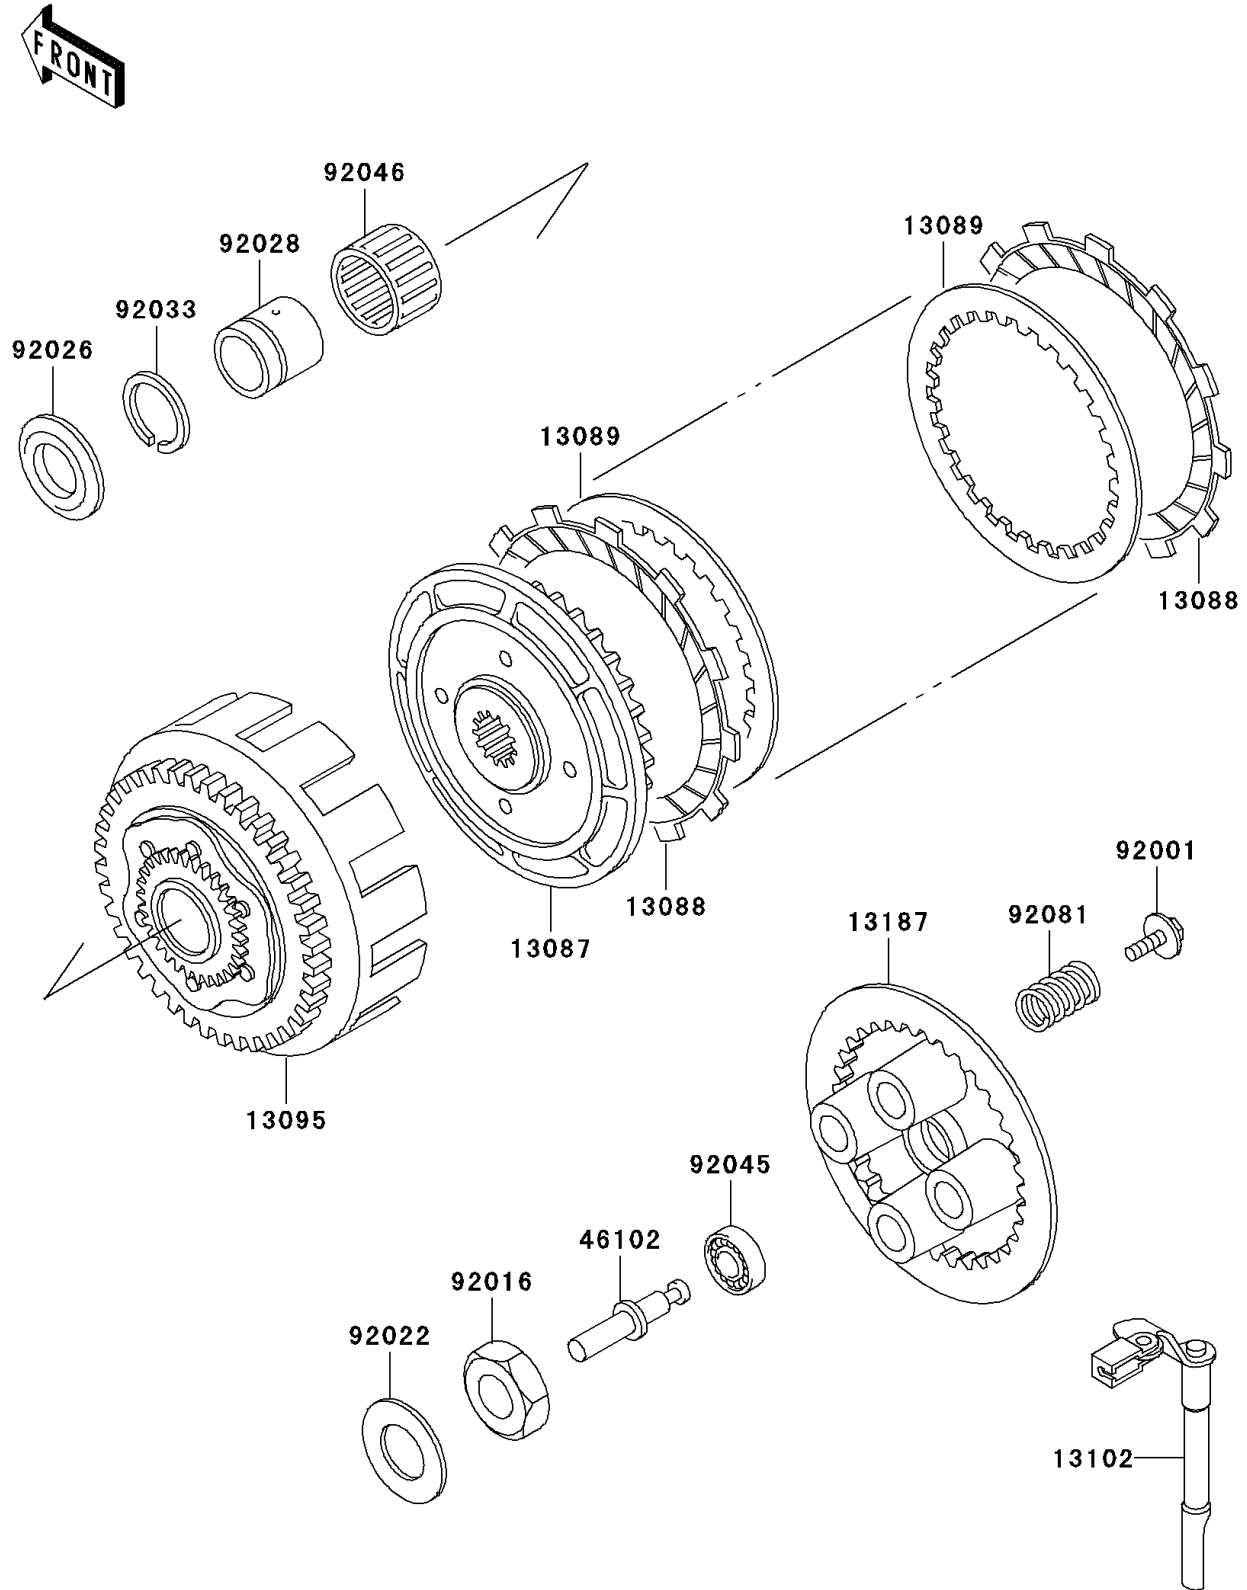

2005 Ninja® 250R PARTS DIAGRAM

Clutch

E1350

2005 Ninja® 250R PARTS LIST

Clutch

ITEM NAME	PART NUMBER	QUANTITY
HUB-CLUTCH (Ref # 13087)	13087-1076	1
PLATE-FRICTION (Ref # 13088)	13088-1013	1
PLATE-CLUTCH,T=2.0 (Ref # 13089)	13089-026	1
HOUSING-COMP-CLUTCH (Ref # 13095)	13095-1145	1
RELEASE-COMP-CLUTCH (Ref # 13102)	13102-1079	1
PLATE-CLUTCH OPERATING (Ref # 13187)	13187-1057	1
ROD,CLUTCH (Ref # 46102)	46102-1030	1
BOLT,FLANGED,6X18 (Ref # 92001)	92001-1066	1
NUT,20MM (Ref # 92016)	92016-028	1
WASHER,20.3X36X2.3 (Ref # 92022)	92022-1116	1
SPACER,THRUST,T=5.5 (Ref # 92026)	92026-116	1
BUSHING,CLUTCH (Ref # 92028)	92028-1414	1
RING-SNAP (Ref # 92033)	92033-1212	1
BEARING-BALL (Ref # 92045)	92045-1408	1
BEARING-NEEDLE,KTV323723 (Ref # 92046)	92046-028	1
SPRING,CLUTCH (Ref # 92081)	92081-139	1