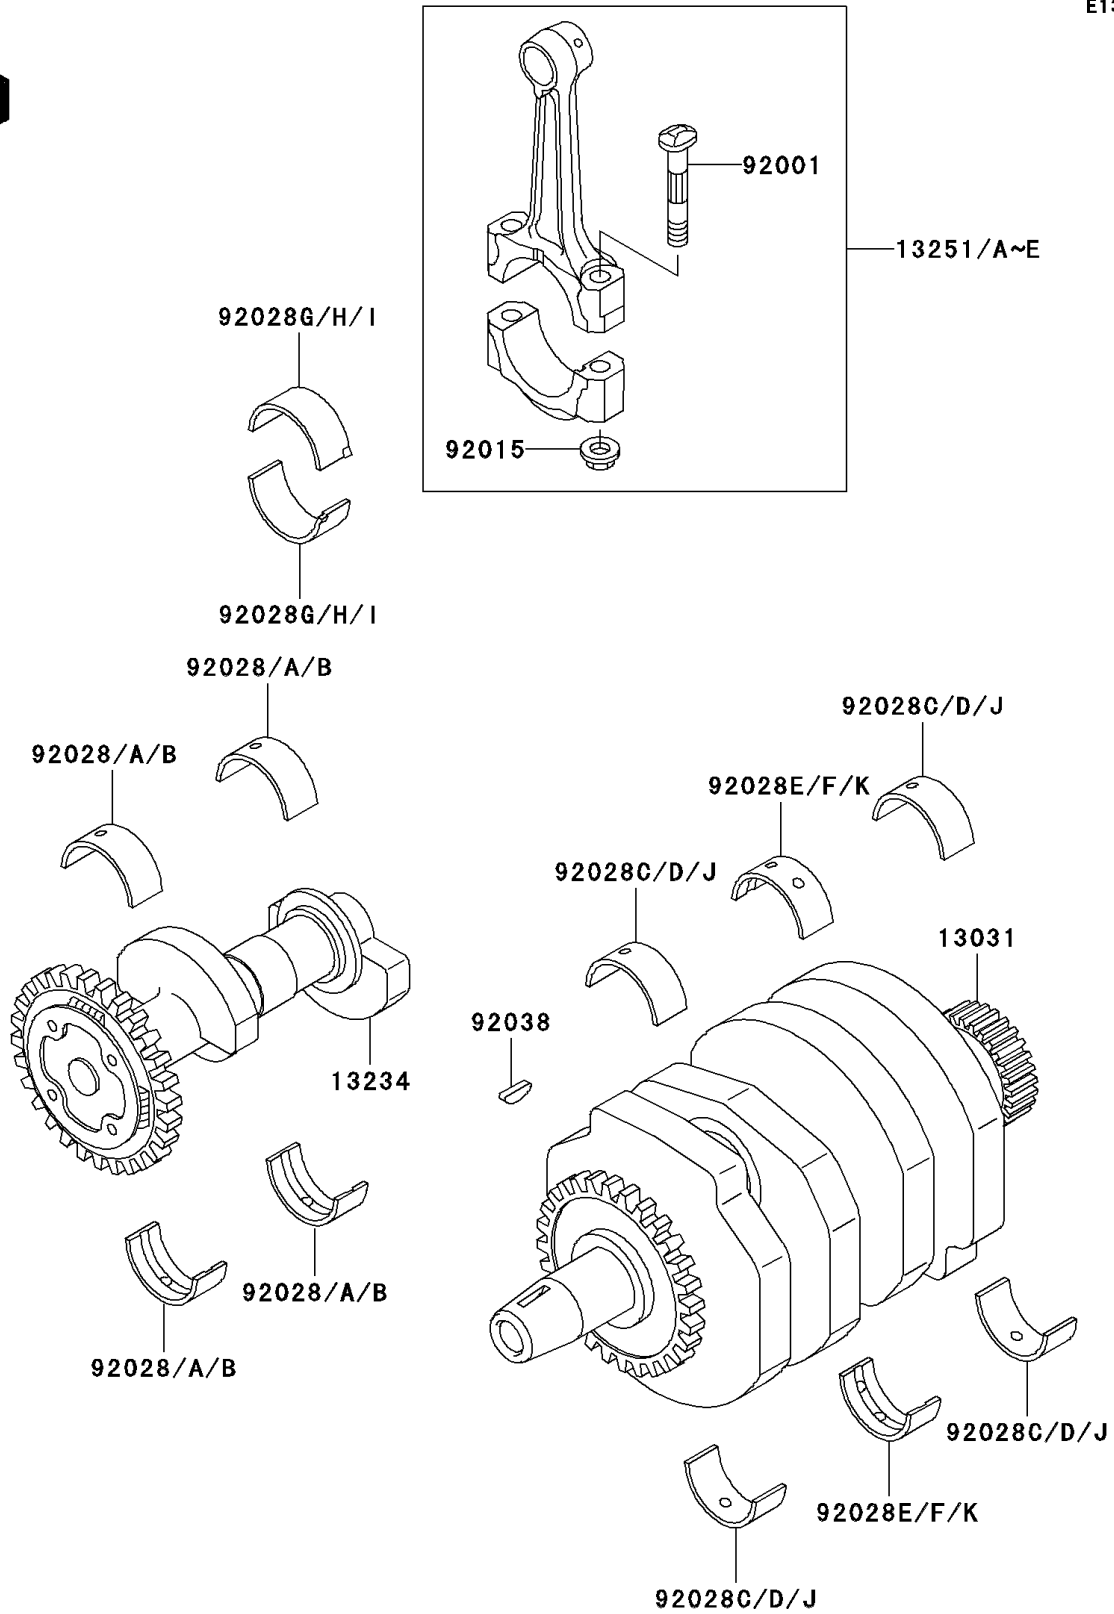

2005 Ninja® 250R PARTS DIAGRAM

Crankshaft

E1321

2005 Ninja® 250R PARTS LIST

Crankshaft

ITEM NAME	PART NUMBER	QUANTITY
CRANKSHAFT-COMP (Ref # 13031)	13031-1247	1
SHAFT-COMP,BALANCER (Ref # 13234)	13234-1098	1
ROD-ASSY-CONNECTING,F (Ref # 13251)	13251-1083-FF	1
ROD-ASSY-CONNECTING,G (Ref # 13251A)	13251-1083-GG	1
ROD-ASSY-CONNECTING,H (Ref # 13251B)	13251-1083-HH	1
ROD-ASSY-CONNECTING,I (Ref # 13251C)	13251-1083-II	1
ROD-ASSY-CONNECTING,J (Ref # 13251D)	13251-1083-JJ	1
ROD-ASSY-CONNECTING,K (Ref # 13251E)	13251-1083-KK	1
BOLT,CONNECTING ROD,7MM (Ref # 92001)	92001-1793	1
NUT,CONNECTING ROD,7MM (Ref # 92015)	92015-1527	1
BUSHING,BALANCER,BLUE (Ref # 92028)	92028-1422	1
BUSHING,BALANCER,BLACK (Ref # 92028A)	92028-1423	1
BUSHING,BALANCER,BROWN (Ref # 92028B)	92028-1424	1
BUSHING,CRANKSHAFT,BLUE (Ref # 92028C)	92028-1486	1
BUSHING,CRANKSHAFT,BLACK (Ref # 92028D)	92028-1487	1
BUSHING,CRANKSHAFT,BLUE (Ref # 92028E)	92028-1489	1
BUSHING,CRANKSHAFT,BLACK (Ref # 92028F)	92028-1490	1
BUSHING,CONNECTING ROD,BLUE (Ref # 92028G)	92028-1492	1
BUSHING,CONNECTING ROD,BLACK (Ref # 92028H)	92028-1493	1
BUSHING,CONNECTING ROD,BROWN (Ref # 92028I)	92028-1494	1
BUSHING,CRANKSHAFT,YELLOW (Ref # 92028J)	92028-1582	1
BUSHING,CRANKSHAFT,YELLOW (Ref # 92028K)	92028-1586	1
KEY,WOODRUFF (Ref # 92038)	92038-001	1