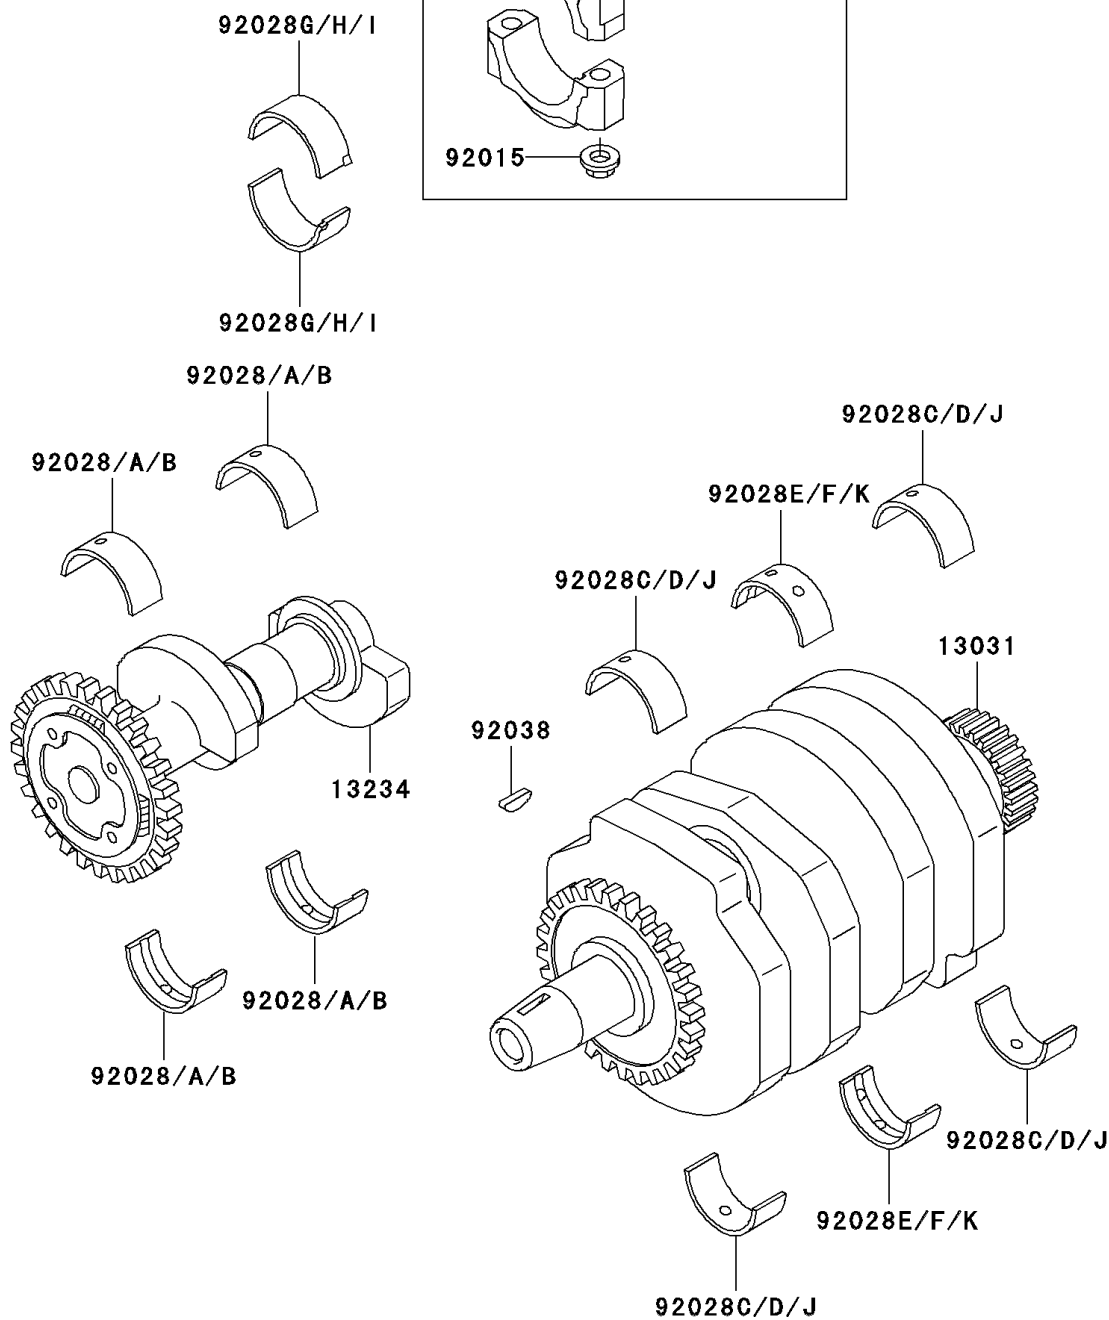

2001 Ninja® 250R PARTS DIAGRAM

Crankshaft

E1321

2001 Ninja® 250R PARTS LIST

Crankshaft

ITEM NAME	PART NUMBER	QUANTITY
CRANKSHAFT-COMP (Ref # 13031)	13031-1247	1
SHAFT-COMP,BALANCER (Ref # 13234)	13234-1098	1
ROD-ASSY-CONNECTING,F (Ref # 13251)	13251-1083-FF	2
ROD-ASSY-CONNECTING,G (Ref # 13251A)	13251-1083-GG	2
ROD-ASSY-CONNECTING,H (Ref # 13251B)	13251-1083-HH	2
ROD-ASSY-CONNECTING,I (Ref # 13251C)	13251-1083-II	2
ROD-ASSY-CONNECTING,J (Ref # 13251D)	13251-1083-JJ	2
ROD-ASSY-CONNECTING,K (Ref # 13251E)	13251-1083-KK	2
BOLT,CONNECTING ROD,7MM (Ref # 92001)	92001-1793	4
NUT,CONNECTING ROD,7MM (Ref # 92015)	92015-1527	4
BUSHING,BALANCER,BLUE (Ref # 92028)	92028-1422	4
BUSHING,BALANCER,BLACK (Ref # 92028A)	92028-1423	AR
BUSHING,BALANCER,BROWN (Ref # 92028B)	92028-1424	AR
BUSHING,CRANKSHAFT,BLUE (Ref # 92028C)	92028-1486	AR
BUSHING,CRANKSHAFT,BLACK (Ref # 92028D)	92028-1487	AR
BUSHING,CRANKSHAFT,BLUE (Ref # 92028E)	92028-1489	AR
BUSHING,CRANKSHAFT,BLACK (Ref # 92028F)	92028-1490	AR
BUSHING,CONNECTING ROD,BLUE (Ref # 92028G)	92028-1492	AR
BUSHING,CONNECTING ROD,BLACK (Ref # 92028H)	92028-1493	AR
BUSHING,CONNECTING ROD,BROWN (Ref # 92028I)	92028-1494	AR
BUSHING,CRANKSHAFT,YELLOW (Ref # 92028J)	92028-1582	AR
BUSHING,CRANKSHAFT,YELLOW (Ref # 92028K)	92028-1586	AR
KEY,WOODRUFF (Ref # 92038)	92038-001	1