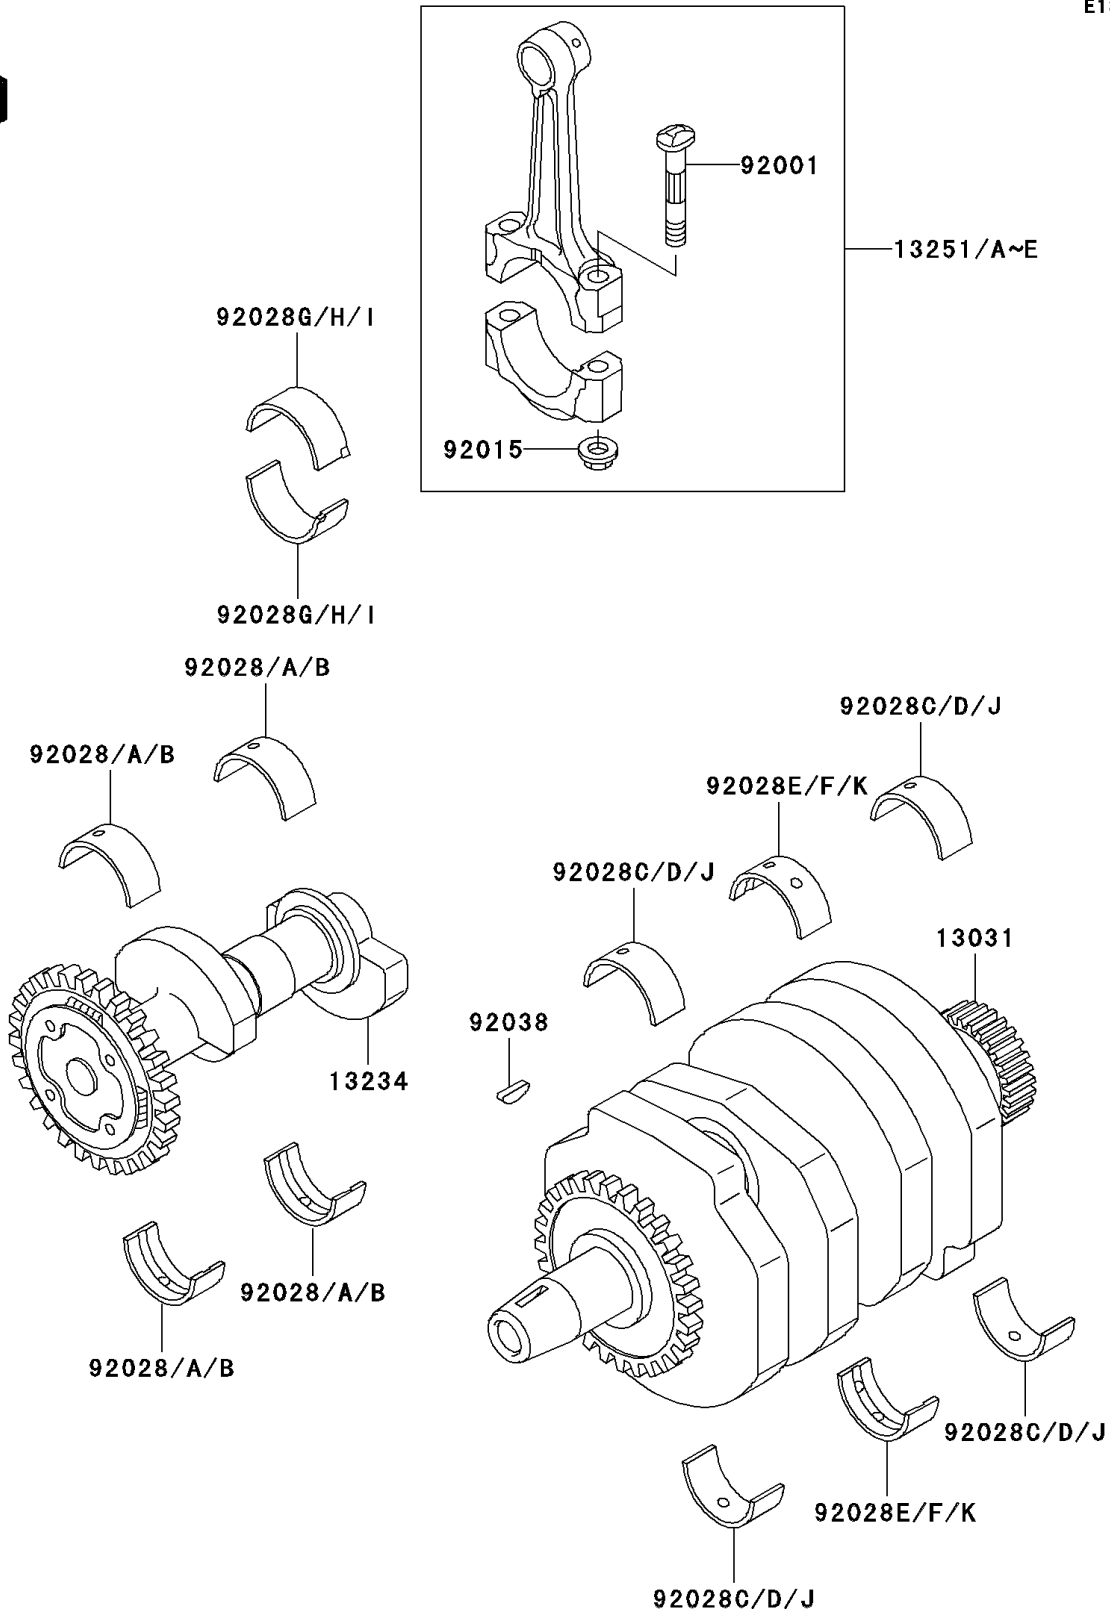

# 2001 Ninja® 250R PARTS DIAGRAM

Crankshaft

E1321

## 2001 Ninja® 250R PARTS LIST

### Crankshaft

ITEM NAME	PART NUMBER	QUANTITY
CRANKSHAFT-COMP (Ref # 13031)	13031-1247	1
SHAFT-COMP,BALANCER (Ref # 13234)	13234-1098	1
ROD-ASSY-CONNECTING,F (Ref # 13251)	13251-1083-FF	2
ROD-ASSY-CONNECTING,G (Ref # 13251A)	13251-1083-GG	2
ROD-ASSY-CONNECTING,H (Ref # 13251B)	13251-1083-HH	2
ROD-ASSY-CONNECTING,I (Ref # 13251C)	13251-1083-II	2
ROD-ASSY-CONNECTING,J (Ref # 13251D)	13251-1083-JJ	2
ROD-ASSY-CONNECTING,K (Ref # 13251E)	13251-1083-KK	2
BOLT,CONNECTING ROD,7MM (Ref # 92001)	92001-1793	4
NUT,CONNECTING ROD,7MM (Ref # 92015)	92015-1527	4
BUSHING,BALANCER,BLUE (Ref # 92028)	92028-1422	4
BUSHING,BALANCER,BLACK (Ref # 92028A)	92028-1423	AR
BUSHING,BALANCER,BROWN (Ref # 92028B)	92028-1424	AR
BUSHING,CRANKSHAFT,BLUE (Ref # 92028C)	92028-1486	AR
BUSHING,CRANKSHAFT,BLACK (Ref # 92028D)	92028-1487	AR
BUSHING,CRANKSHAFT,BLUE (Ref # 92028E)	92028-1489	AR
BUSHING,CRANKSHAFT,BLACK (Ref # 92028F)	92028-1490	AR
BUSHING,CONNECTING ROD,BLUE (Ref # 92028G)	92028-1492	AR
BUSHING,CONNECTING ROD,BLACK (Ref # 92028H)	92028-1493	AR
BUSHING,CONNECTING ROD,BROWN (Ref # 92028I)	92028-1494	AR
BUSHING,CRANKSHAFT,YELLOW (Ref # 92028J)	92028-1582	AR
BUSHING,CRANKSHAFT,YELLOW (Ref # 92028K)	92028-1586	AR
KEY,WOODRUFF (Ref # 92038)	92038-001	1