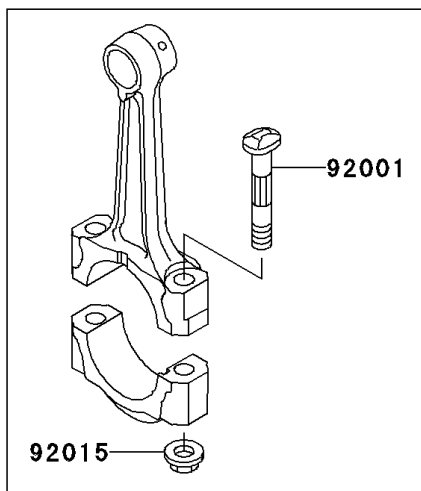

2001 Ninja® 250R PARTS DIAGRAM

Crankshaft

E1321

2001 Ninja® 250R PARTS LIST

Crankshaft

ITEM NAME	PART NUMBER	QUANTITY
CRANKSHAFT-COMP (Ref # 13031)	13031-1247	1
SHAFT-COMP,BALANCER (Ref # 13234)	13234-1098	1
ROD-ASSY-CONNECTING,F (Ref # 13251)	13251-1083-FF	2
ROD-ASSY-CONNECTING,G (Ref # 13251A)	13251-1083-GG	2
ROD-ASSY-CONNECTING,H (Ref # 13251B)	13251-1083-HH	2
ROD-ASSY-CONNECTING,I (Ref # 13251C)	13251-1083-II	2
ROD-ASSY-CONNECTING,J (Ref # 13251D)	13251-1083-JJ	2
ROD-ASSY-CONNECTING,K (Ref # 13251E)	13251-1083-KK	2
BOLT,CONNECTING ROD,7MM (Ref # 92001)	92001-1793	4
NUT,CONNECTING ROD,7MM (Ref # 92015)	92015-1527	4
BUSHING,BALANCER,BLUE (Ref # 92028)	92028-1422	4
BUSHING,BALANCER,BLACK (Ref # 92028A)	92028-1423	AR
BUSHING,BALANCER,BROWN (Ref # 92028B)	92028-1424	AR
BUSHING,CRANKSHAFT,BLUE (Ref # 92028C)	92028-1486	AR
BUSHING,CRANKSHAFT,BLACK (Ref # 92028D)	92028-1487	AR
BUSHING,CRANKSHAFT,BLUE (Ref # 92028E)	92028-1489	AR
BUSHING,CRANKSHAFT,BLACK (Ref # 92028F)	92028-1490	AR
BUSHING,CONNECTING ROD,BLUE (Ref # 92028G)	92028-1492	AR
BUSHING,CONNECTING ROD,BLACK (Ref # 92028H)	92028-1493	AR
BUSHING,CONNECTING ROD,BROWN (Ref # 92028I)	92028-1494	AR
BUSHING,CRANKSHAFT,YELLOW (Ref # 92028J)	92028-1582	AR
BUSHING,CRANKSHAFT,YELLOW (Ref # 92028K)	92028-1586	AR
KEY,WOODRUFF (Ref # 92038)	92038-001	1