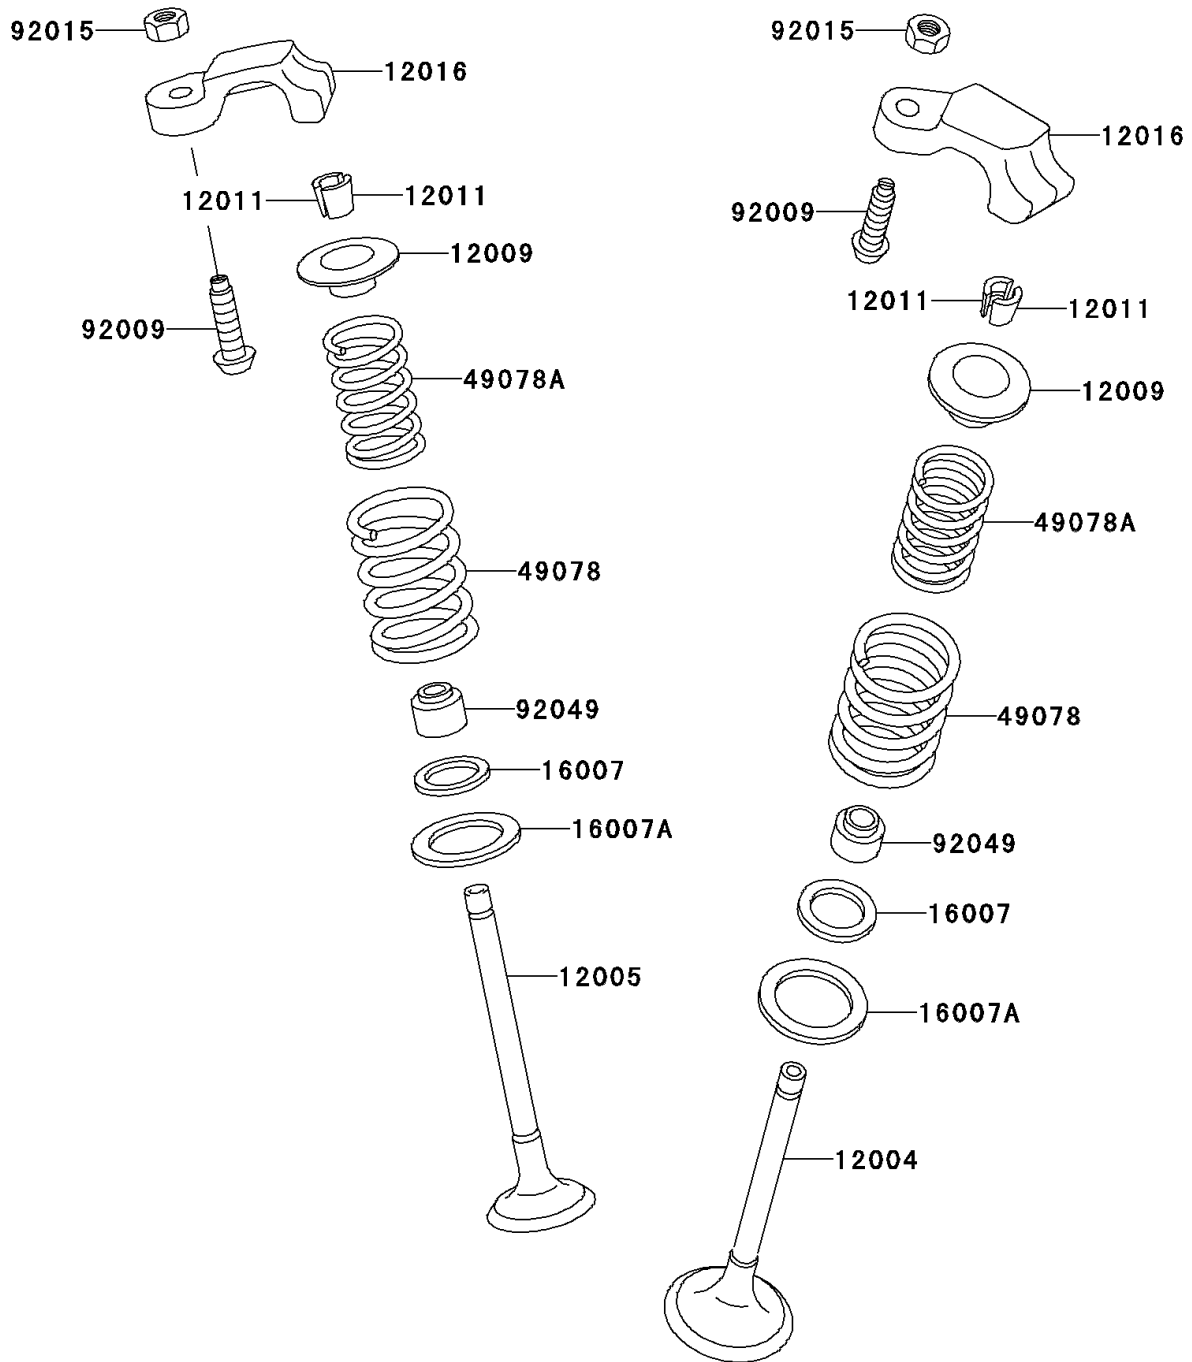

2005 Ninja® 250R PARTS DIAGRAM

Valve(s)

E1210

2005 Ninja® 250R PARTS LIST

Valve(s)

ITEM NAME	PART NUMBER	QUANTITY
VALVE-INTAKE (Ref # 12004)	12004-1074	1
VALVE-EXHAUST (Ref # 12005)	12005-1091	1
RETAINER-VALVE SPRING (Ref # 12009)	12009-1060	1
COLLET (Ref # 12011)	12011-1051	1
ARM-ROCKER (Ref # 12016)	12016-1067	1
SEAT-SPRING,12.1X16.2X0.5 (Ref # 16007)	16007-1177	1
SEAT-SPRING,17.5X23.8X0.5 (Ref # 16007A)	16007-1178	1
SPRING-ENGINE VALVE (Ref # 49078)	49078-1078	1
SPRING-ENGINE VALVE (Ref # 49078A)	49078-1079	1
SCREW,6MM (Ref # 92009)	92009-1424	1
NUT,6MM (Ref # 92015)	92015-1586	1
SEAL-OIL,VSB58.558 (Ref # 92049)	92049-1218	1