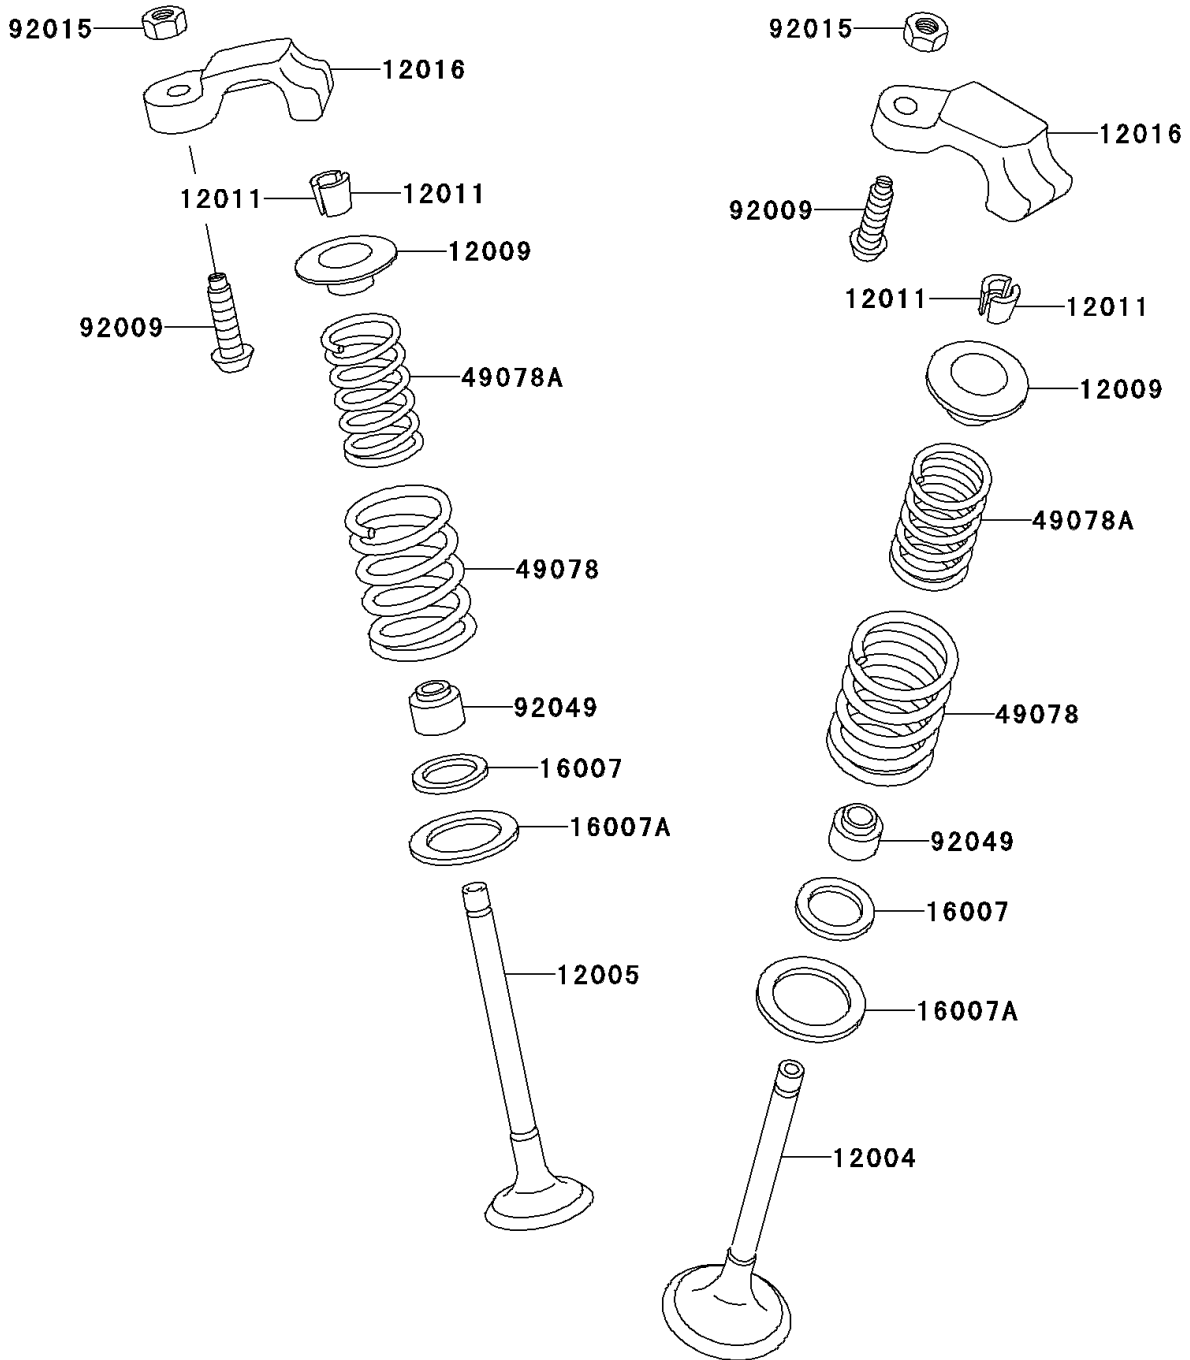

2001 Ninja® 250R PARTS DIAGRAM

Valve(s)

E1210

2001 Ninja® 250R PARTS LIST

Valve(s)

ITEM NAME	PART NUMBER	QUANTITY
VALVE-INTAKE (Ref # 12004)	12004-1074	4
VALVE-EXHAUST (Ref # 12005)	12005-1091	4
RETAINER-VALVE SPRING (Ref # 12009)	12009-1060	8
COLLET (Ref # 12011)	12011-1051	16
ARM-ROCKER (Ref # 12016)	12016-1067	8
SEAT-SPRING,12.1X16.2X0.5 (Ref # 16007)	16007-1177	8
SEAT-SPRING,17.5X23.8X0.5 (Ref # 16007A)	16007-1178	8
SPRING-ENGINE VALVE (Ref # 49078)	49078-1078	8
SPRING-ENGINE VALVE (Ref # 49078A)	49078-1079	8
SCREW,6MM (Ref # 92009)	92009-1424	8
NUT,6MM (Ref # 92015)	92015-1586	8
SEAL-OIL,VSB58.558 (Ref # 92049)	92049-1218	8