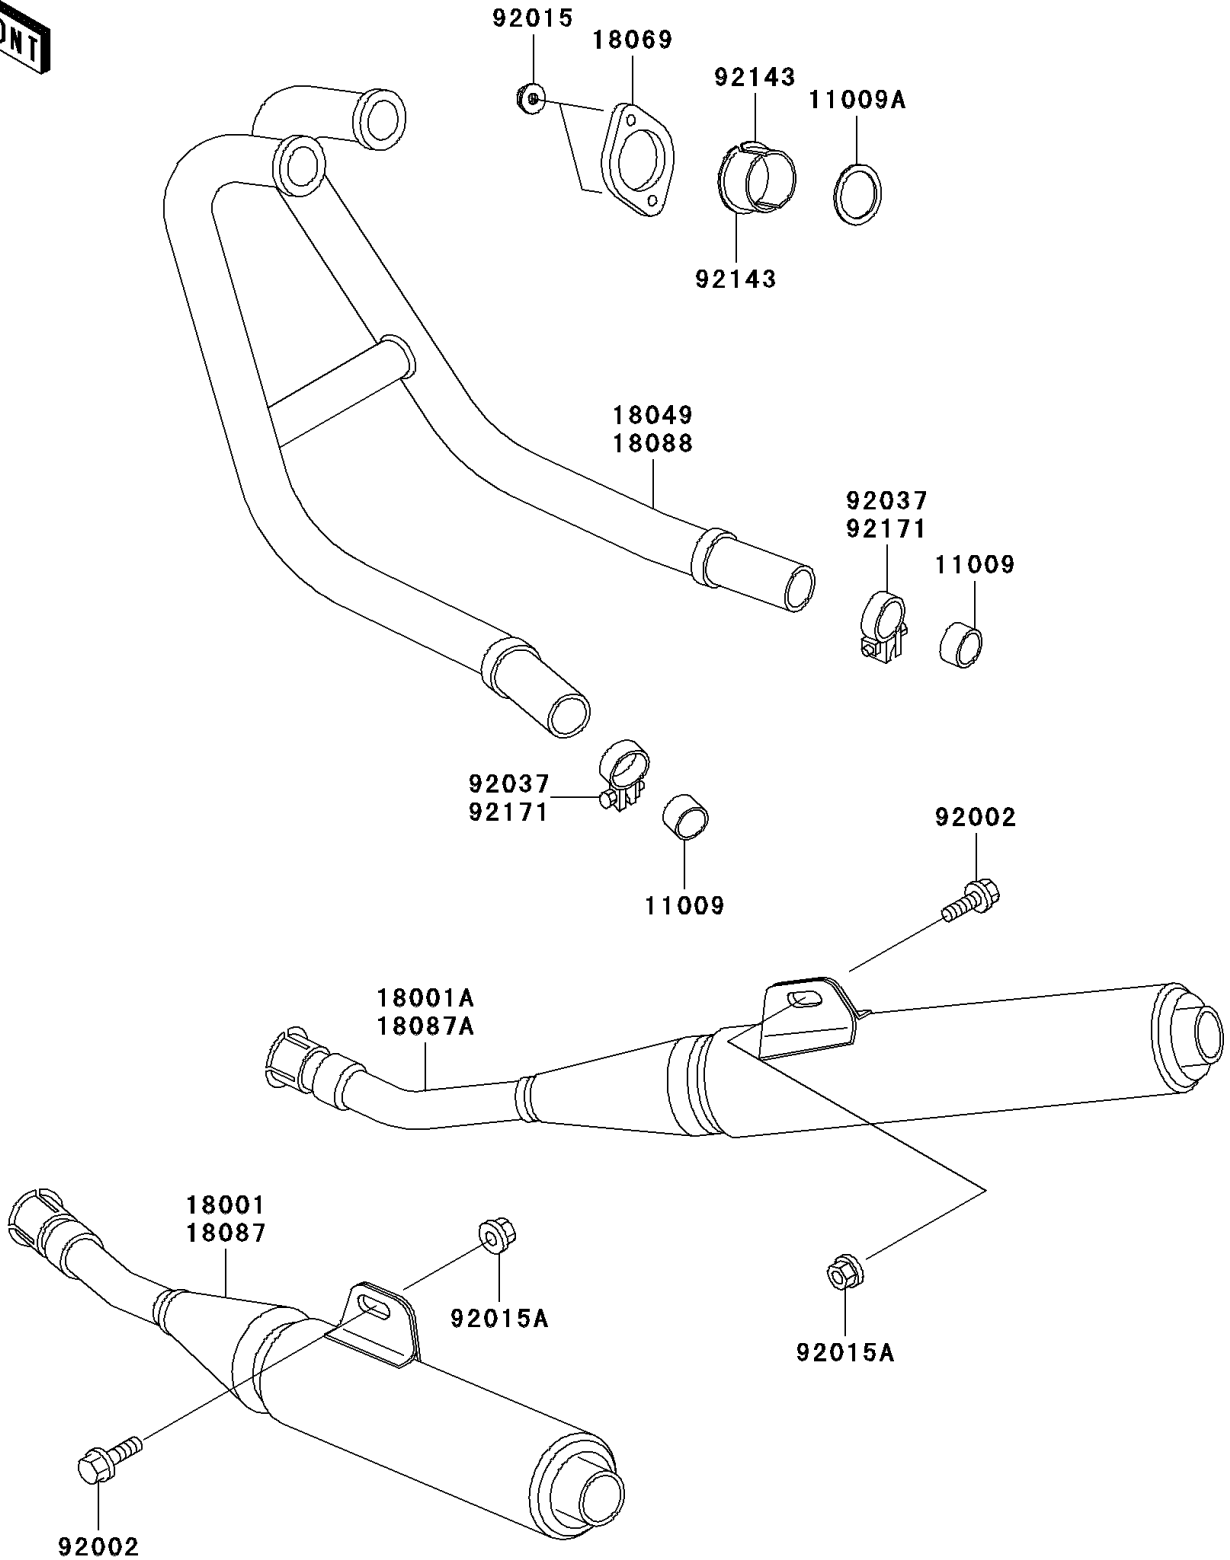

2001 Ninja® 250R PARTS DIAGRAM

Muffler(s)

E1140

2001 Ninja® 250R PARTS LIST

Muffler(s)

ITEM NAME	PART NUMBER	QUANTITY
GASKET,MUFFLER CONNECTING (Ref # 11009)	11009-1865	2
GASKET,EXHAUST PIPE HOLDER (Ref # 11009A)	11009-1866	2
MUFFLER,LH (Ref # 18001)	18001-1724	1
MUFFLER,RH (Ref # 18001A)	18001-1725	1
PIPE-EXHAUST (Ref # 18049)	18049-1431	1
HOLDER-EXHAUST PIPE (Ref # 18069)	18069-1075	2
BOLT,10X30 (Ref # 92002)	92002-1787	2
NUT,6MM (Ref # 92015)	92015-1365	4
NUT,FLANGED,10MM (Ref # 92015A)	92015-1387	2
CLAMP,39.5MM (Ref # 92037)	92037-1792	2
COLLAR,EXHAUST PIPE (Ref # 92143)	92143-1006	4