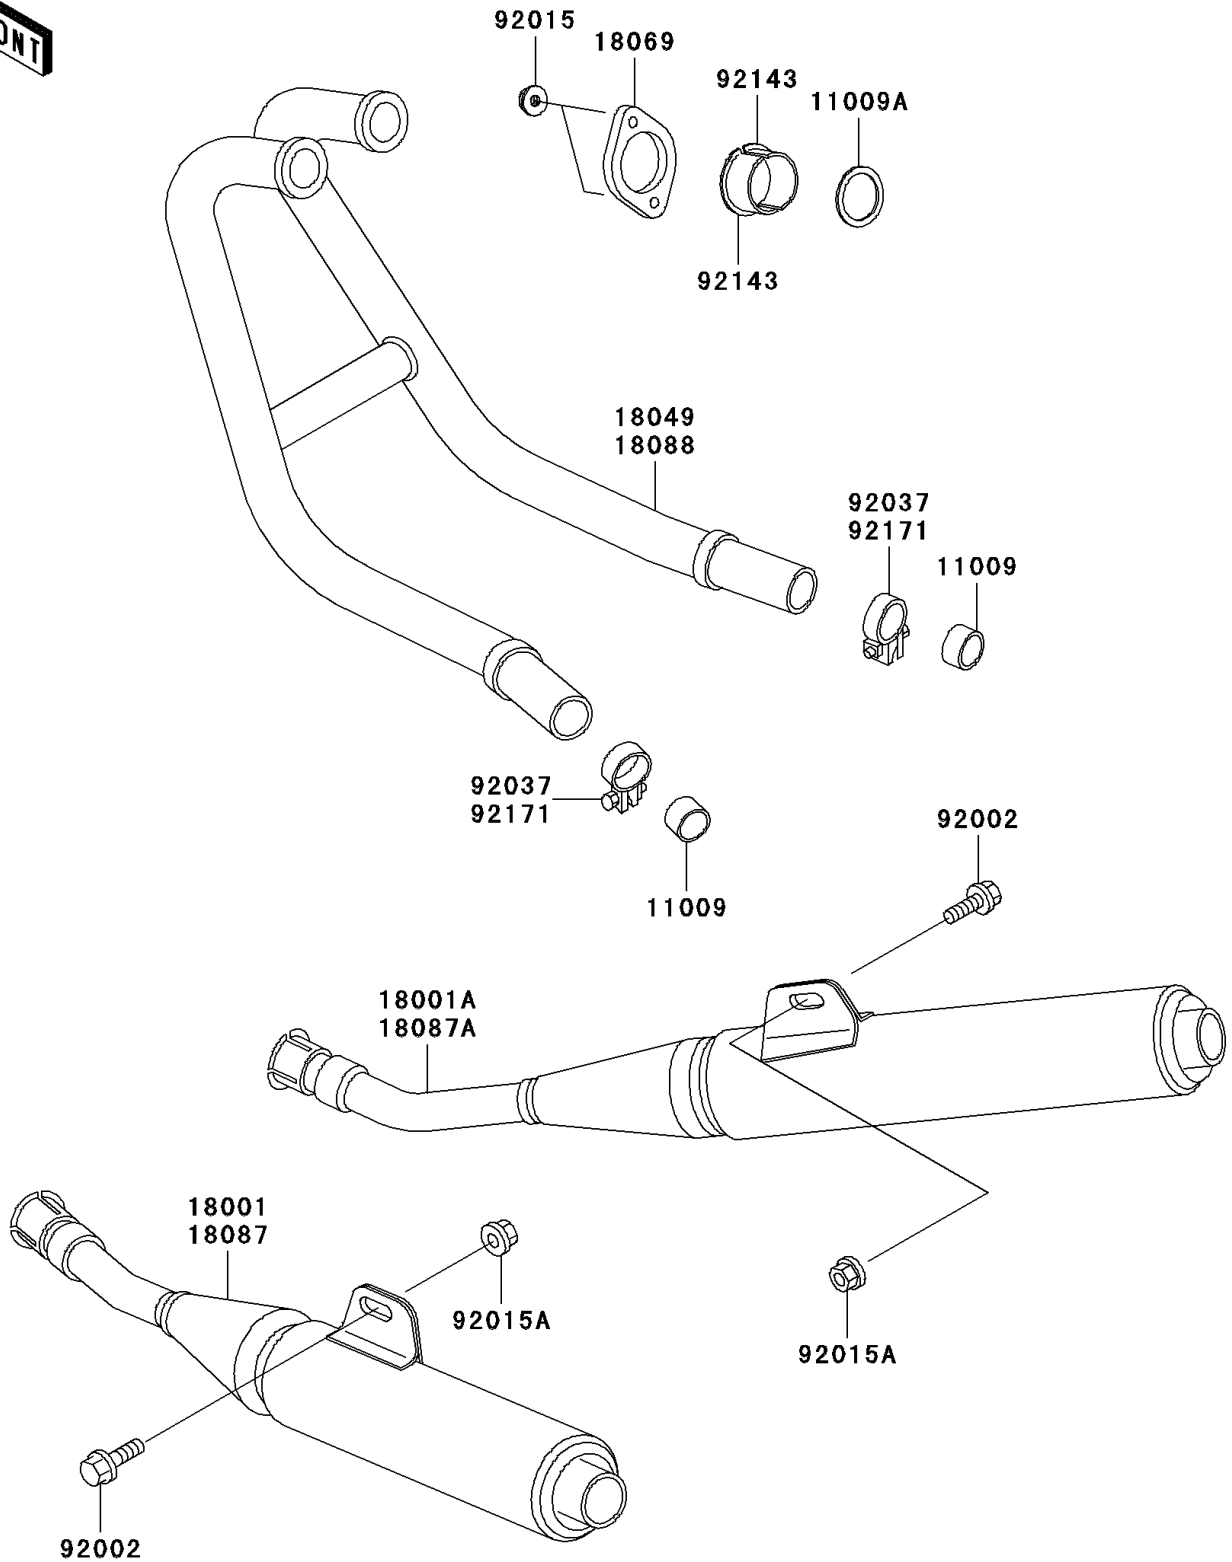

2001 Ninja® 250R PARTS DIAGRAM

Muffler(s)

E1140

2001 Ninja® 250R PARTS LIST

Muffler(s)

ITEM NAME	PART NUMBER	QUANTITY
GASKET,MUFFLER CONNECTING (Ref # 11009)	11009-1865	1
GASKET,EXHAUST PIPE HOLDER (Ref # 11009A)	11009-1866	1
MUFFLER,LH (Ref # 18001)	18001-1724	1
MUFFLER,RH (Ref # 18001A)	18001-1725	1
PIPE-EXHAUST (Ref # 18049)	18049-1431	1
HOLDER-EXHAUST PIPE (Ref # 18069)	18069-1075	1
BOLT,10X30 (Ref # 92002)	92002-1787	1
NUT,6MM (Ref # 92015)	92015-1365	1
NUT,FLANGED,10MM (Ref # 92015A)	92015-1387	1
CLAMP,39.5MM (Ref # 92037)	92037-1792	1
COLLAR,EXHAUST PIPE (Ref # 92143)	92143-1006	1