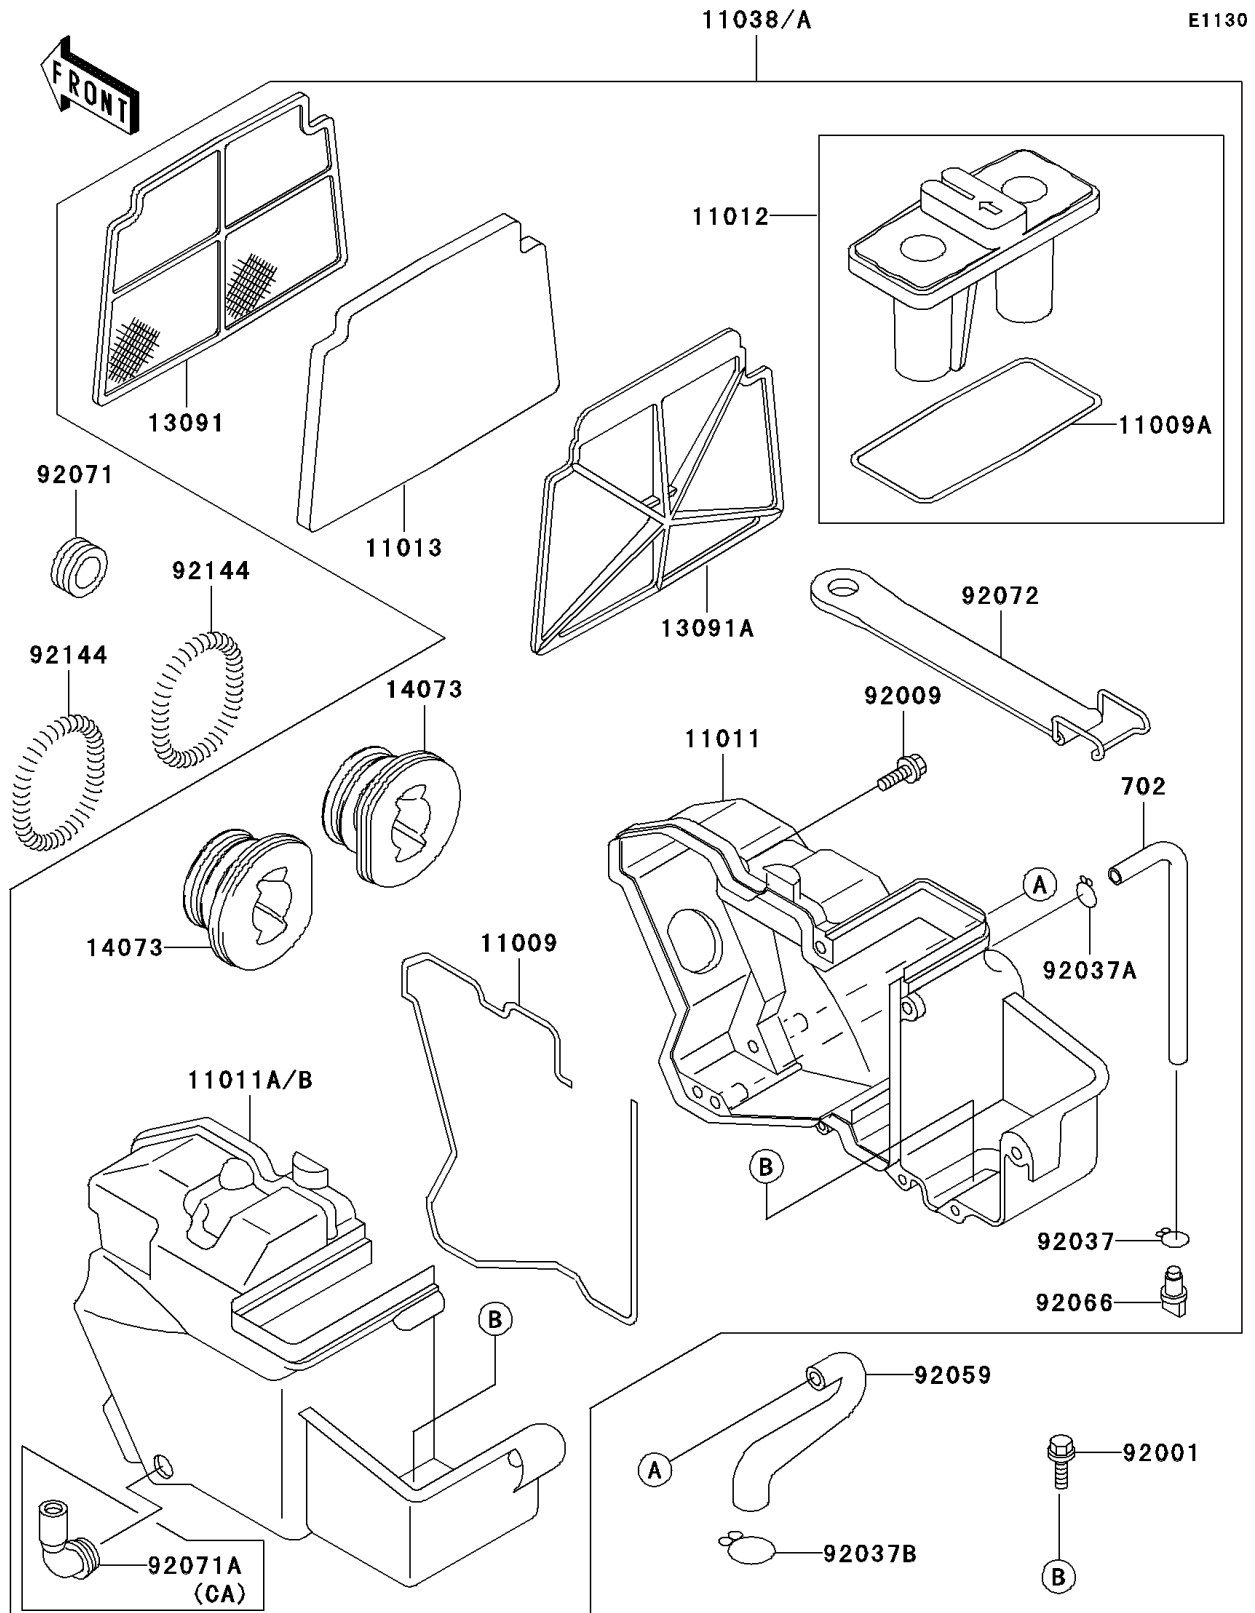

## 2005 Ninja® 250R PARTS DIAGRAM

Air Cleaner

## 2005 Ninja® 250R PARTS LIST

Air Cleaner

ITEM NAME	PART NUMBER	QUANTITY
TUBE-RUBBER,7X10X200 (Ref # 702)	702A07200	1
GASKET,AIR FILTER (Ref # 11009)	11009-1599	1
GASKET,AIR FILTER CAP (Ref # 11009A)	11009-1613	1
CASE-AIR FILTER,RH (Ref # 11011)	11011-1219	1
CAP,INTAKE (Ref # 11012)	11012-1504	1
ELEMENT-AIR FILTER (Ref # 11013)	11013-1141	1
HOLDER,AIR FILTER,FR (Ref # 13091)	13091-1421	1
HOLDER,AIR FILTER,RR (Ref # 13091A)	13091-1422	1
DUCT,AIR FILTER (Ref # 14073)	14073-1307	1
BOLT,6X20 (Ref # 92001)	92001-1773	1
SCREW,TAPPING,5X25 (Ref # 92009)	92009-1339	1
CLAMP (Ref # 92037)	92037-1712	1
CLAMP,TUBE (Ref # 92037A)	92037-1972	1
CLAMP,TUBE (Ref # 92037B)	92037-213	1
TUBE,BREAHER (Ref # 92059)	92059-1676	1
PLUG,DRAIN (Ref # 92066)	92066-1211	1
GROMMET,RESERVOIR (Ref # 92071)	92071-1047	1
BAND,AIR FILTER (Ref # 92072)	92072-1196	1
SPRING,AIR FILTER DUCT (Ref # 92144)	92144-1771	1
CASE-AIR FILTER,LH (Ref # 11011A)	11011-1623	1
CASE-AIR FILTER,LH (Ref # 11011B)	11011-1635	1
CASE-ASSY-AIR FILTER (Ref # 11038)	11038-1067	1
CASE-ASSY-AIR FILTER (Ref # 11038A)	11038-1127	1
GROMMET,AIR FILTER (Ref # 92071A)	92071-1114	1