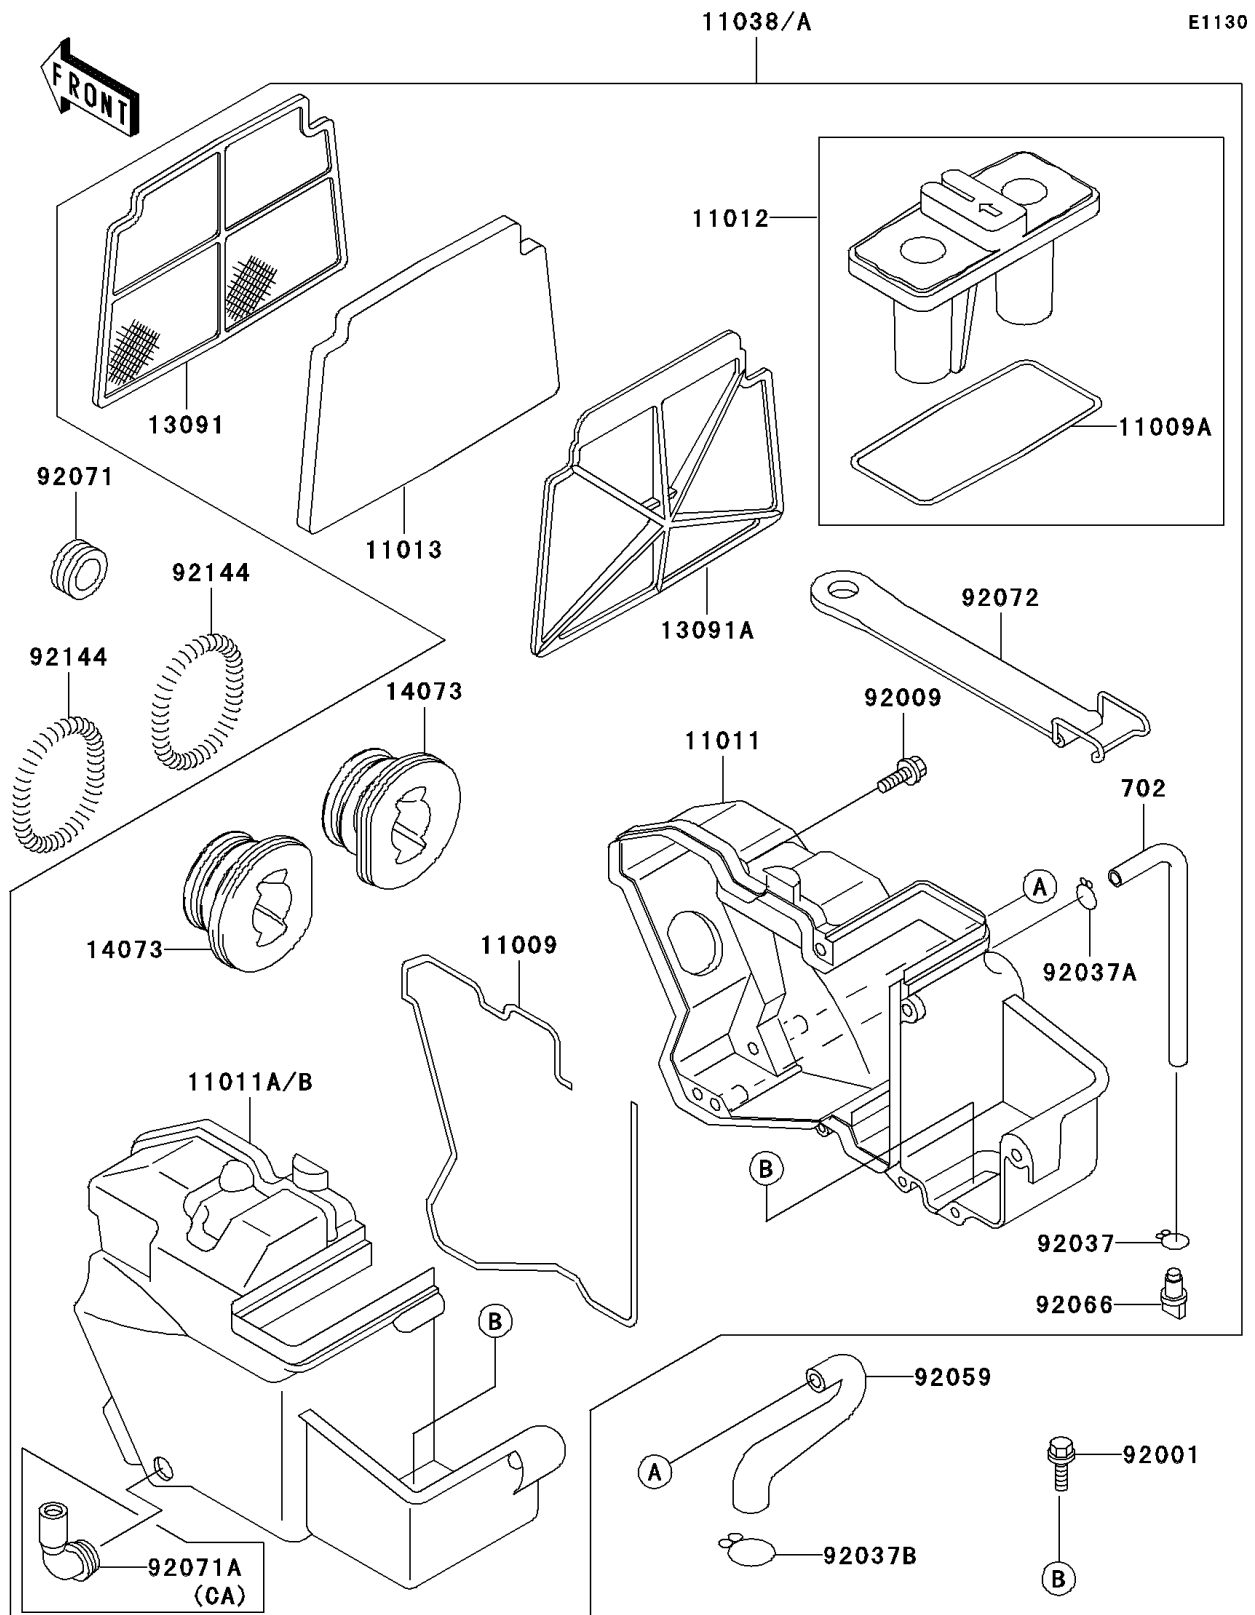

## 2003 Ninja® 250R PARTS DIAGRAM

Air Cleaner

## 2003 Ninja® 250R PARTS LIST

Air Cleaner

ITEM NAME	PART NUMBER	QUANTITY
TUBE-RUBBER,7X10X200 (Ref # 702)	702A07200	1
GASKET,AIR FILTER (Ref # 11009)	11009-1599	1
GASKET,AIR FILTER CAP (Ref # 11009A)	11009-1613	1
CASE-AIR FILTER,RH (Ref # 11011)	11011-1219	1
CAP,INTAKE (Ref # 11012)	11012-1504	1
ELEMENT-AIR FILTER (Ref # 11013)	11013-1141	1
HOLDER,AIR FILTER,FR (Ref # 13091)	13091-1421	1
HOLDER,AIR FILTER,RR (Ref # 13091A)	13091-1422	1
DUCT,AIR FILTER (Ref # 14073)	14073-1307	1
BOLT,6X20 (Ref # 92001)	92001-1773	1
SCREW,TAPPING,5X25 (Ref # 92009)	92009-1339	1
CLAMP (Ref # 92037)	92037-1712	1
CLAMP,TUBE (Ref # 92037A)	92037-1972	1
CLAMP,TUBE (Ref # 92037B)	92037-213	1
TUBE,BREAHER (Ref # 92059)	92059-1676	1
PLUG,DRAIN (Ref # 92066)	92066-1211	1
GROMMET,RESERVOIR (Ref # 92071)	92071-1047	1
BAND,AIR FILTER (Ref # 92072)	92072-1196	1
SPRING,AIR FILTER DUCT (Ref # 92144)	92144-1771	1
CASE-AIR FILTER,LH (Ref # 11011A)	11011-1623	1
CASE-AIR FILTER,LH (Ref # 11011B)	11011-1635	1
CASE-ASSY-AIR FILTER (Ref # 11038)	11038-1067	1
CASE-ASSY-AIR FILTER (Ref # 11038A)	11038-1127	1
GROMMET,AIR FILTER (Ref # 92071A)	92071-1114	1