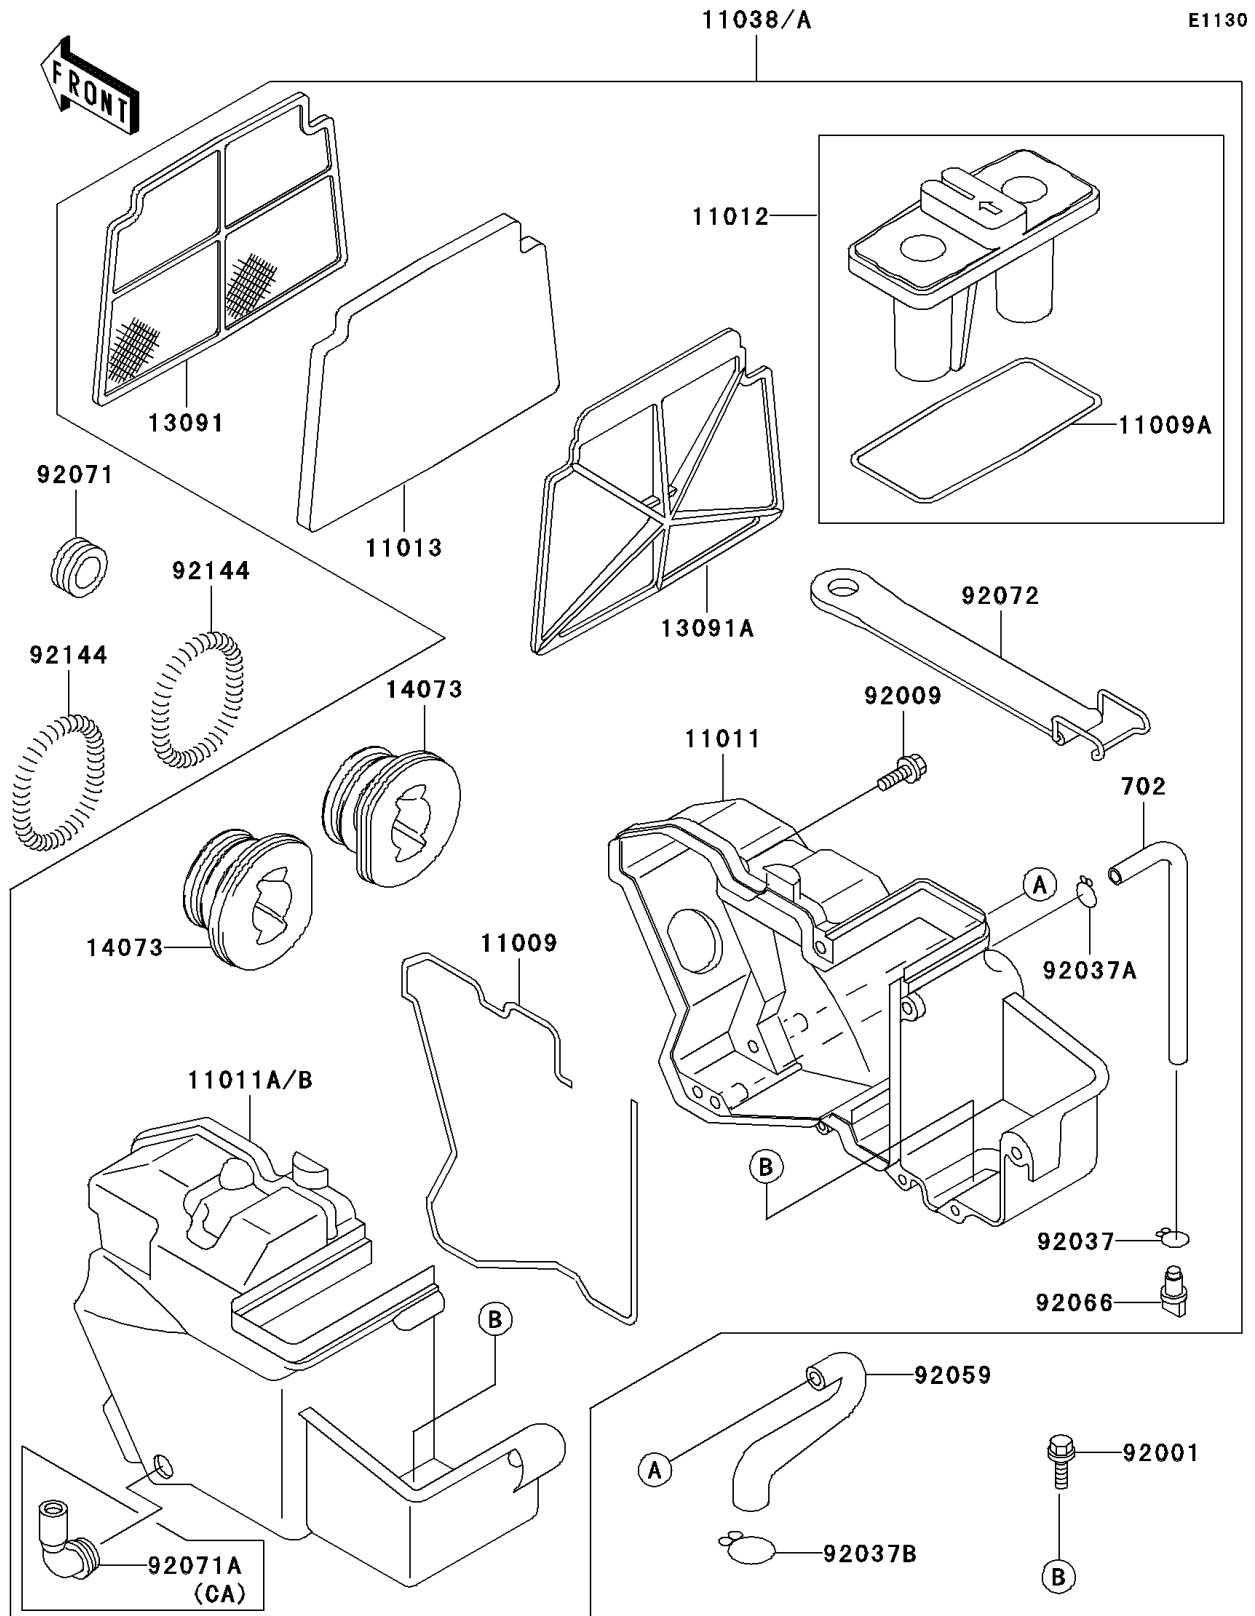

2001 Ninja® 250R PARTS DIAGRAM

Air Cleaner

2001 Ninja® 250R PARTS LIST

Air Cleaner

ITEM NAME	PART NUMBER	QUANTITY
TUBE-RUBBER,7X10X200 (Ref # 702)	702A07200	1
GASKET,AIR FILTER (Ref # 11009)	11009-1599	1
GASKET,AIR FILTER CAP (Ref # 11009A)	11009-1613	1
CASE-AIR FILTER,RH (Ref # 11011)	11011-1219	1
CAP,INTAKE (Ref # 11012)	11012-1504	1
ELEMENT-AIR FILTER (Ref # 11013)	11013-1141	1
HOLDER,AIR FILTER,FR (Ref # 13091)	13091-1421	1
HOLDER,AIR FILTER,RR (Ref # 13091A)	13091-1422	1
DUCT,AIR FILTER (Ref # 14073)	14073-1307	2
BOLT,6X20 (Ref # 92001)	92001-1773	2
SCREW,TAPPING,5X25 (Ref # 92009)	92009-1339	10
CLAMP (Ref # 92037)	92037-1712	1
CLAMP,TUBE (Ref # 92037A)	92037-1972	1
CLAMP,TUBE (Ref # 92037B)	92037-213	1
TUBE,BREAHER (Ref # 92059)	92059-1676	1
PLUG,DRAIN (Ref # 92066)	92066-1211	1
GROMMET,RESERVOIR (Ref # 92071)	92071-1047	1
BAND,AIR FILTER (Ref # 92072)	92072-1196	1
SPRING,AIR FILTER DUCT (Ref # 92144)	92144-1771	2
CASE-AIR FILTER,LH (Ref # 11011A)	11011-1623	1
CASE-AIR FILTER,LH (Ref # 11011B)	11011-1635	1
CASE-ASSY-AIR FILTER (Ref # 11038)	11038-1067	1
CASE-ASSY-AIR FILTER (Ref # 11038A)	11038-1127	1
GROMMET,AIR FILTER (Ref # 92071A)	92071-1114	1