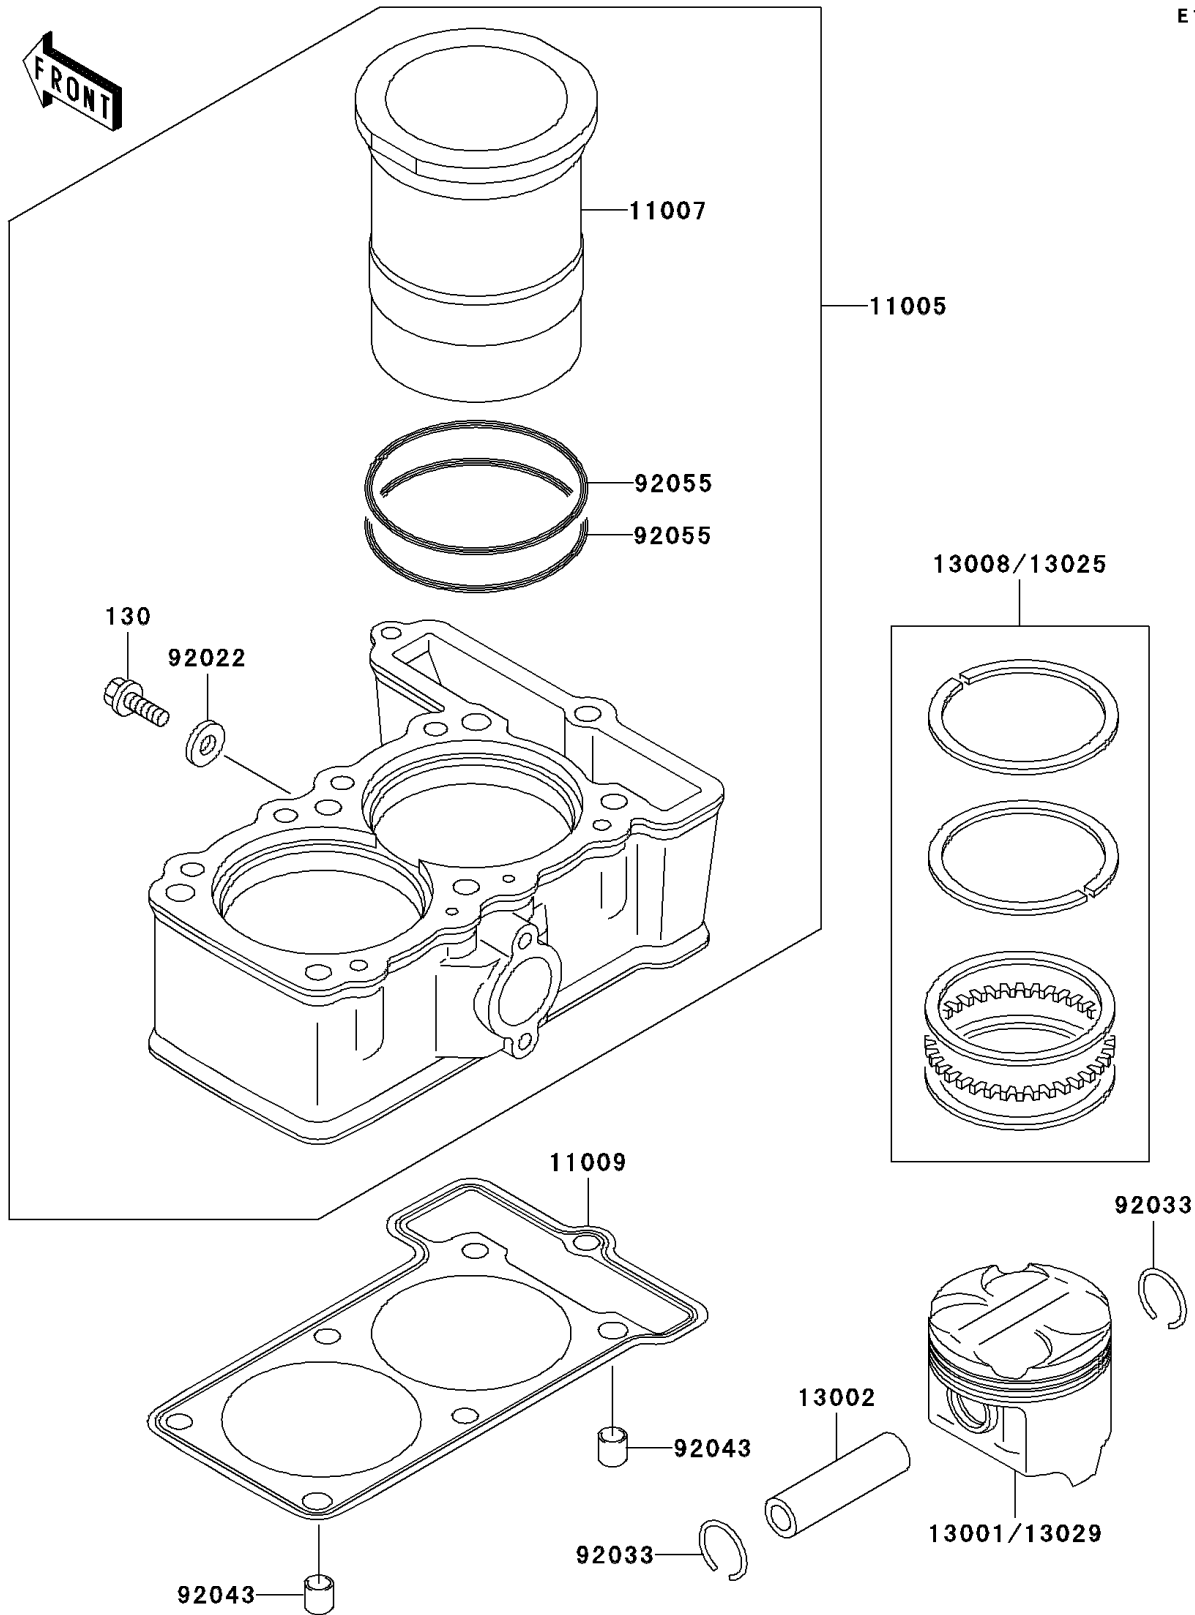

2005 Ninja® 250R PARTS DIAGRAM

Cylinder/Piston(s)

E1120

2005 Ninja® 250R PARTS LIST

Cylinder/Piston(s)

ITEM NAME	PART NUMBER	QUANTITY
BOLT-FLANGED,6X10,BLACK (Ref # 130)	130C0610	1
CYLINDER-ENGINE (Ref # 11005)	11005-1623	1
LINER-CYLINDER (Ref # 11007)	11007-1111	1
GASKET,CYLINDER BASE (Ref # 11009)	11009-1572	1
PISTON-ENGINE,STD (Ref # 13001)	13001-1325	1
PIN-PISTON (Ref # 13002)	13002-1097	1
RING-SET-PISTON,STD (Ref # 13008)	13008-1157	1
RING-SET-PISTON L,O/S,0.50 (Ref # 13025)	13025-1120	1
PISTON-ENGINE L,O/S 0.50 (Ref # 13029)	13029-1201	1
WASHER,6.2X11X1 (Ref # 92022)	92022-304	1
RING-SNAP,PISTON PIN (Ref # 92033)	92033-1161	1
PIN,8.2X10X14 (Ref # 92043)	92043-1264	1
RING-O,68.2X2.4 (Ref # 92055)	92055-1338	1