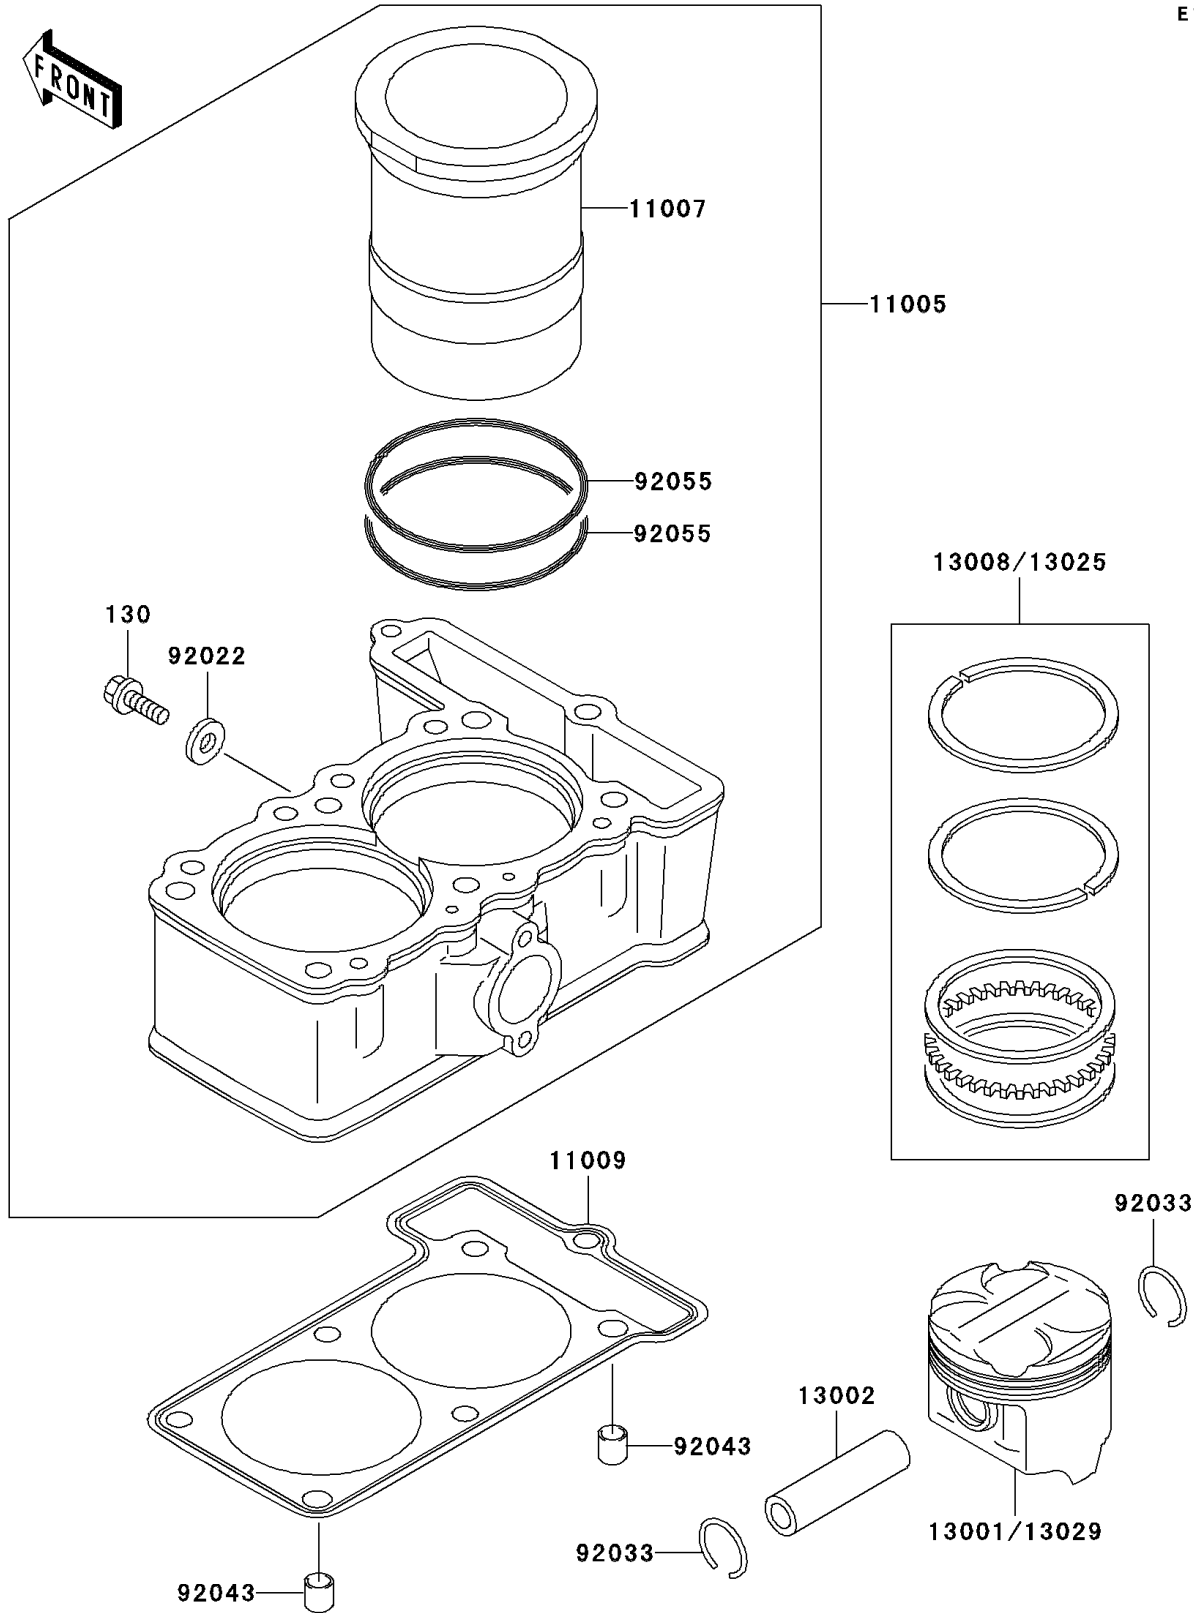

2001 Ninja® 250R PARTS DIAGRAM

Cylinder/Piston(s)

E1120

2001 Ninja® 250R PARTS LIST

Cylinder/Piston(s)

ITEM NAME	PART NUMBER	QUANTITY
BOLT-FLANGED,6X10,BLACK (Ref # 130)	130C0610	1
CYLINDER-ENGINE (Ref # 11005)	11005-1623	1
LINER-CYLINDER (Ref # 11007)	11007-1111	2
GASKET,CYLINDER BASE (Ref # 11009)	11009-1572	1
PISTON-ENGINE,STD (Ref # 13001)	13001-1325	2
PIN-PISTON (Ref # 13002)	13002-1097	2
RING-SET-PISTON,STD (Ref # 13008)	13008-1157	2
RING-SET-PISTON L,O/S,0.50 (Ref # 13025)	13025-1120	2
PISTON-ENGINE L,O/S 0.50 (Ref # 13029)	13029-1201	2
WASHER,6.2X11X1 (Ref # 92022)	92022-304	1
RING-SNAP,PISTON PIN (Ref # 92033)	92033-1161	4
PIN,8.2X10X14 (Ref # 92043)	92043-1264	2
RING-O,68.2X2.4 (Ref # 92055)	92055-1338	4