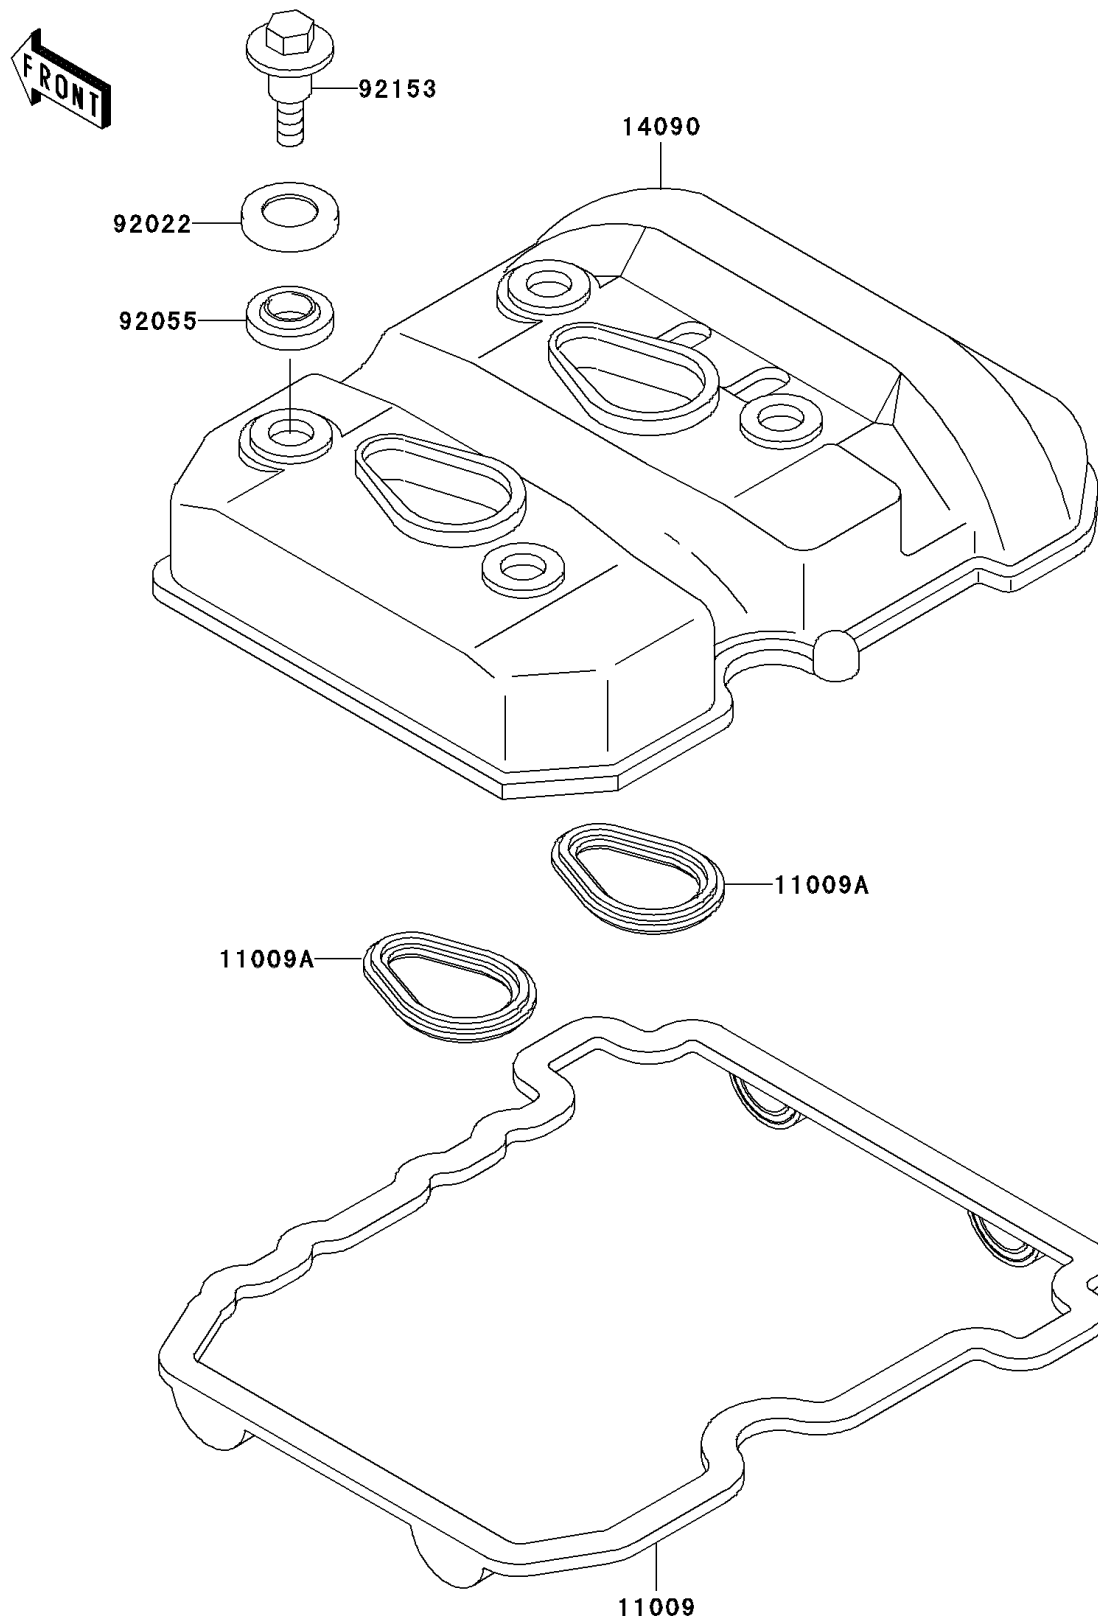

2005 Ninja® 250R PARTS DIAGRAM

Cylinder Head Cover

E1112

2005 Ninja® 250R PARTS LIST

Cylinder Head Cover

ITEM NAME	PART NUMBER	QUANTITY
GASKET,CYLINDER HEAD COVER (Ref # 11009)	11009-1574	1
GASKET (Ref # 11009A)	11009-1575	1
COVER,CYLINDER HEAD (Ref # 14090)	14090-1334	1
WASHER,HEAD COVER BOLT (Ref # 92022)	92022-1637	1
RING-O,HEAD COVER BOLT (Ref # 92055)	92055-1225	1
BOLT,HEAD COVER (Ref # 92153)	92153-0793	1