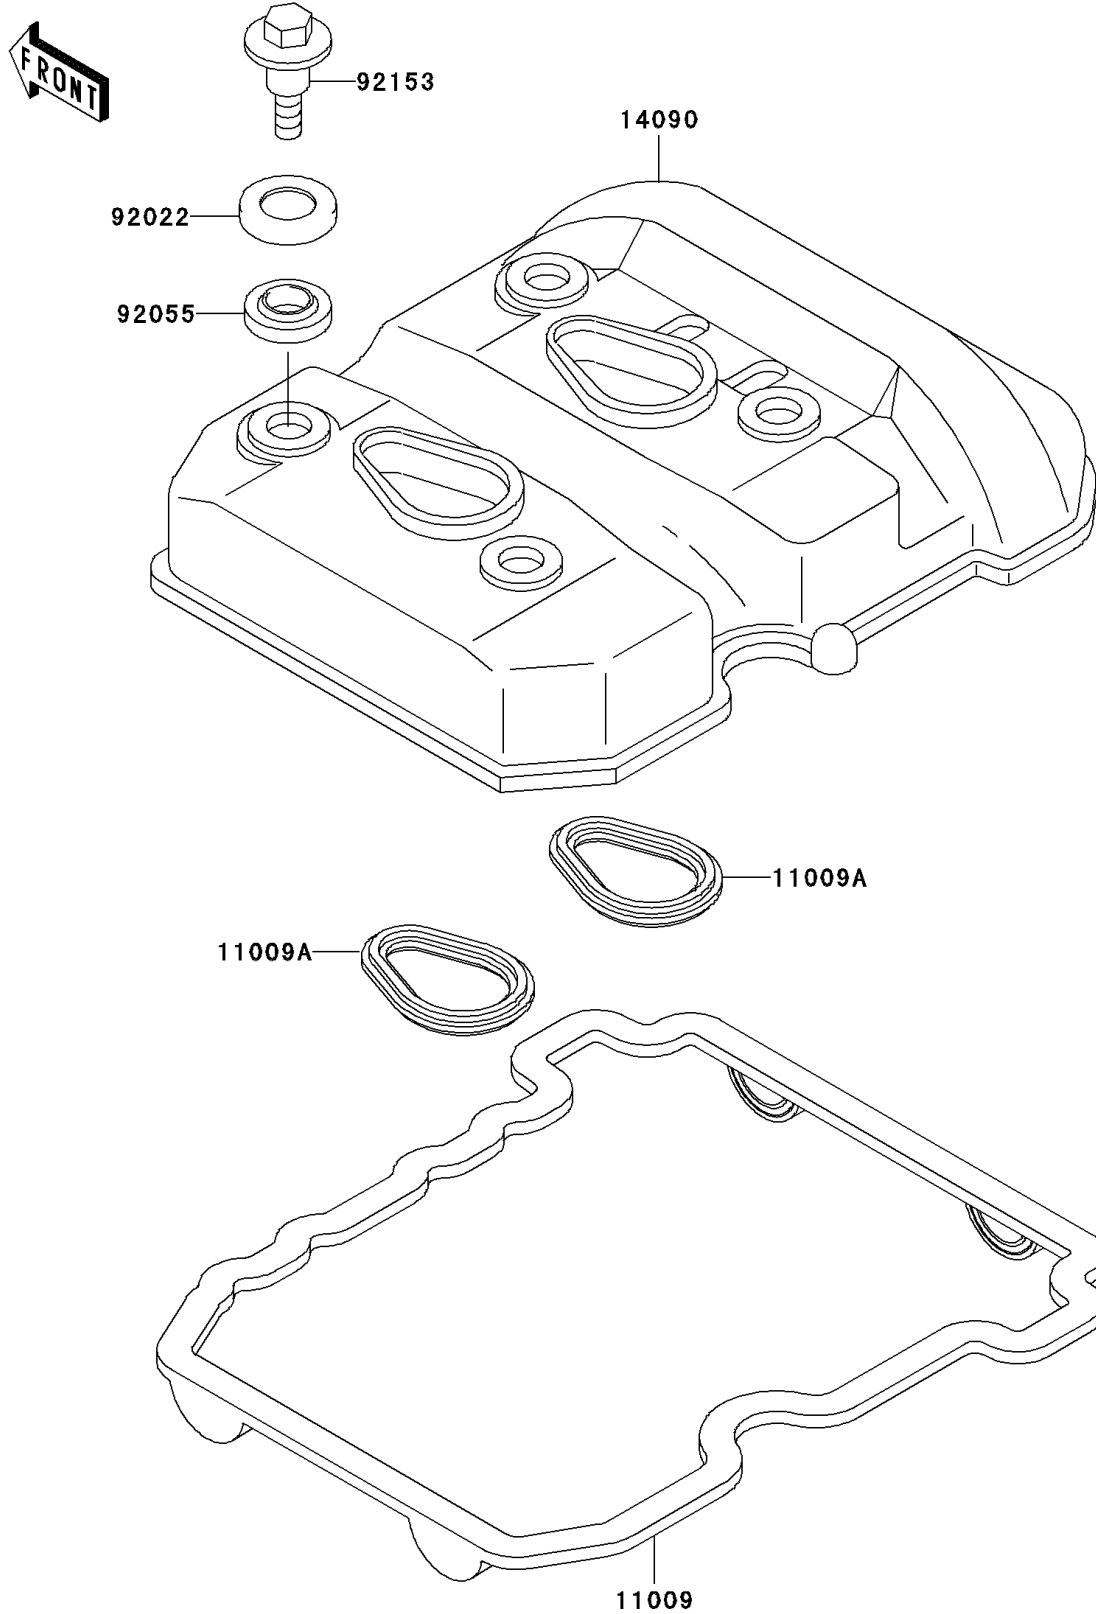

2001 Ninja® 250R PARTS DIAGRAM

Cylinder Head Cover

E1112

2001 Ninja® 250R PARTS LIST

Cylinder Head Cover

ITEM NAME	PART NUMBER	QUANTITY
GASKET,CYLINDER HEAD COVER (Ref # 11009)	11009-1574	1
GASKET (Ref # 11009A)	11009-1575	2
COVER,CYLINDER HEAD (Ref # 14090)	14090-1334	1
WASHER,HEAD COVER BOLT (Ref # 92022)	92022-1637	4
RING-O,HEAD COVER BOLT (Ref # 92055)	92055-1225	4
BOLT,HEAD COVER (Ref # 92153)	92153-0793	4