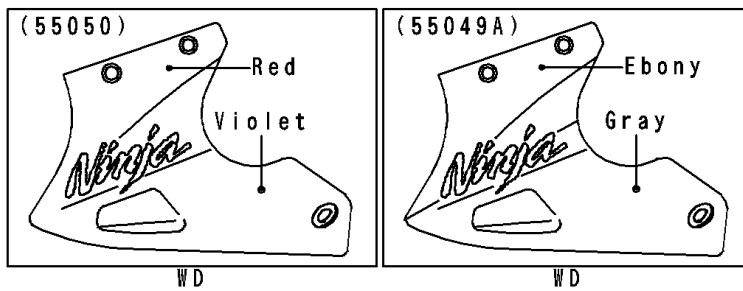

1996 Ninja® 250R PARTS DIAGRAM

Cowling Lower

F2872

1996 Ninja® 250R PARTS LIST

Cowling Lowers

ITEM NAME	PART NUMBER	QUANTITY
BRACKET,LOWER COWLING,FR (Ref # 11045)	11045-1861	1
BRACKET,LOWER COWLING,RR,LH (Ref # 11045A)	11045-1864	1
BRACKET,LOWER COWLING,RR,RH (Ref # 11045B)	11045-1865	1
SCREEN (Ref # 14037)	14037-1094	1
MAT,LOWER COWLING,LH (Ref # 53004)	53004-1053	1
MAT,LOWER COWLING,RH (Ref # 53004A)	53004-1054	1
COWLING.,LWR,EBONY/GRAY (Ref # 55049A)	55049-5134-TT	1
SCREW,5X16,BLACK (Ref # 92009)	92009-1654	1
SCREW,6X18 (Ref # 92009A)	92009-1663	1
NUT,6MM (Ref # 92015)	92015-1602	1
COLLAR,L=9.1,BLACK (Ref # 92027)	92027-1935	1
DAMPER (Ref # 92075)	92075-1634	1
COLLAR,BLACK (Ref # 92143)	92143-1226	1
BOLT-FLANGED,6X14,BLACK (Ref # 130)	130J0614	1
SCREW-PAN-CROS,6X20,BLACK (Ref # 220)	220C0620	1