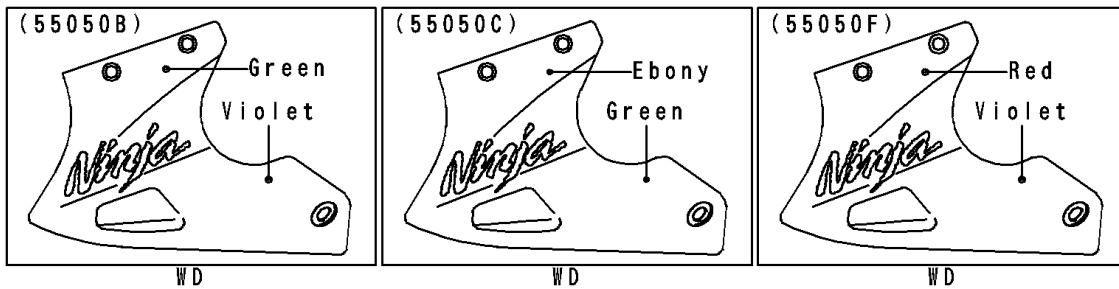

1996 Ninja® 250R PARTS DIAGRAM

Cowling Lower

F2872

1996 Ninja® 250R PARTS LIST

Cowling Lowers

ITEM NAME	PART NUMBER	QUANTITY
BRACKET,LOWER COWLING,FR (Ref # 11045)	11045-1861	1
BRACKET,LOWER COWLING,RR,LH (Ref # 11045A)	11045-1864	1
BRACKET,LOWER COWLING,RR,RH (Ref # 11045B)	11045-1865	1
SCREEN (Ref # 14037)	14037-1094	1
MAT,LOWER COWLING,LH (Ref # 53004)	53004-1053	1
MAT,LOWER COWLING,RH (Ref # 53004A)	53004-1054	1
COWLING.,LWR,EBONY/GRAY (Ref # 55049A)	55049-5134-TT	1
SCREW,5X16,BLACK (Ref # 92009)	92009-1654	1
SCREW,6X18 (Ref # 92009A)	92009-1663	1
NUT,6MM (Ref # 92015)	92015-1602	1
COLLAR,L=9.1,BLACK (Ref # 92027)	92027-1935	1
DAMPER (Ref # 92075)	92075-1634	1
COLLAR,BLACK (Ref # 92143)	92143-1226	1
BOLT-FLANGED,6X14,BLACK (Ref # 130)	130J0614	1
SCREW-PAN-CROS,6X20,BLACK (Ref # 220)	220C0620	1