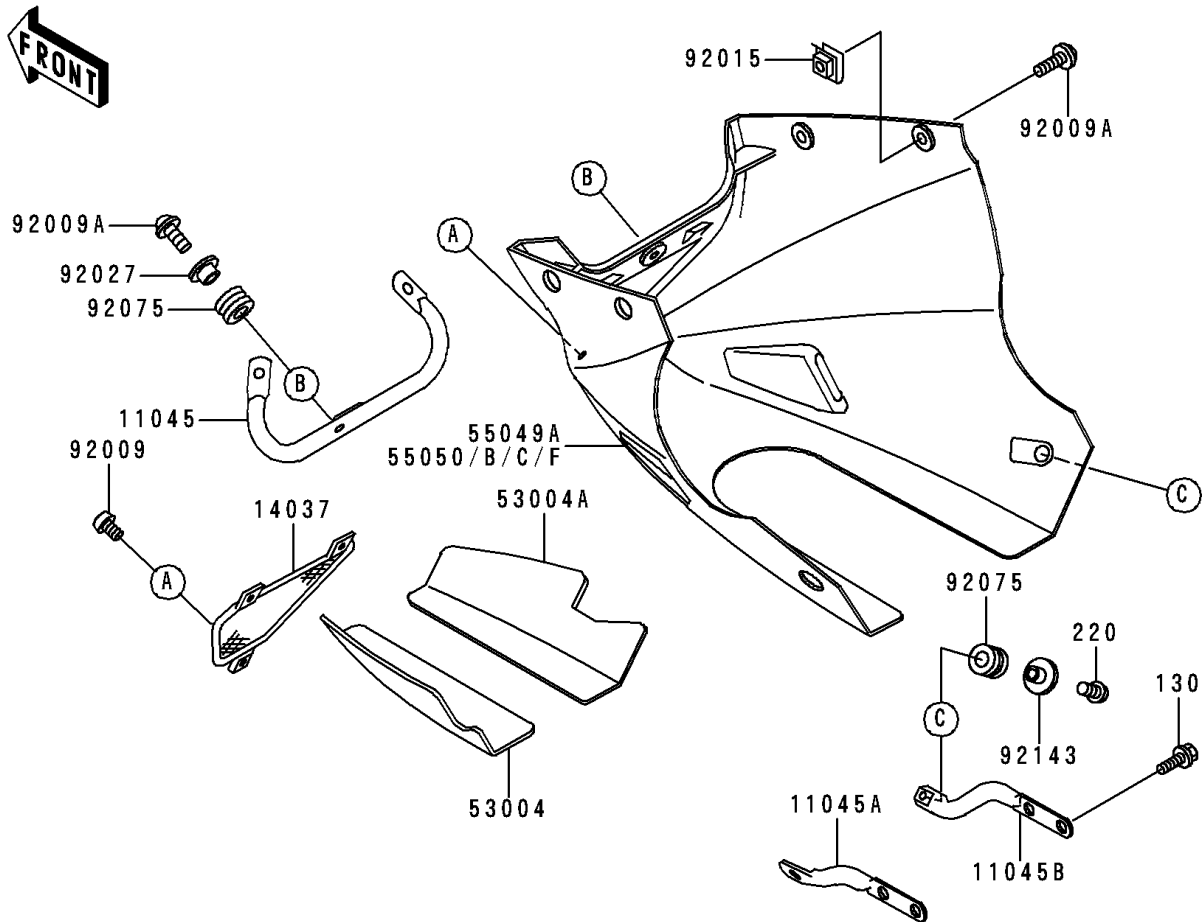

1996 Ninja® 250R PARTS DIAGRAM

Cowling Lower

F2872

1996 Ninja® 250R PARTS LIST

Cowling Lowers

ITEM NAME	PART NUMBER	QUANTITY
BRACKET,LOWER COWLING,FR (Ref # 11045)	11045-1861	1
BRACKET,LOWER COWLING,RR,LH (Ref # 11045A)	11045-1864	1
BRACKET,LOWER COWLING,RR,RH (Ref # 11045B)	11045-1865	1
SCREEN (Ref # 14037)	14037-1094	1
MAT,LOWER COWLING,LH (Ref # 53004)	53004-1053	1
MAT,LOWER COWLING,RH (Ref # 53004A)	53004-1054	1
COWLING.,LWR,EBONY/GRAY (Ref # 55049A)	55049-5134-TT	1
SCREW,5X16,BLACK (Ref # 92009)	92009-1654	1
SCREW,6X18 (Ref # 92009A)	92009-1663	1
NUT,6MM (Ref # 92015)	92015-1602	1
COLLAR,L=9.1,BLACK (Ref # 92027)	92027-1935	1
DAMPER (Ref # 92075)	92075-1634	1
COLLAR,BLACK (Ref # 92143)	92143-1226	1
BOLT-FLANGED,6X14,BLACK (Ref # 130)	130J0614	1
SCREW-PAN-CROS,6X20,BLACK (Ref # 220)	220C0620	1