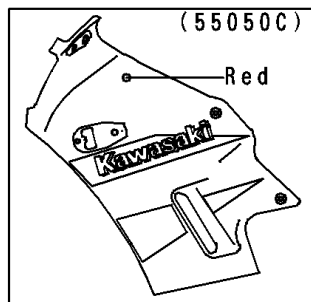

1996 Ninja® 250R PARTS DIAGRAM

Cowling

F2871

1996 Ninja® 250R PARTS LIST

Cowling

ITEM NAME	PART NUMBER	QUANTITY
CAP,RADIATOR COVER (Ref # 11012)	11012-1587	1
BRACKET,COWLING STAY (Ref # 11046)	11046-1289	1
COVER,RADIATOR,LH,EBONY (Ref # 14024A)	14024-1580-ER	1
COVER,RADIATOR,RH,EBONY (Ref # 14024F)	14024-1581-ER	1
WINDSHIELD (Ref # 39154)	39154-1083	1
COWLING.,UPP,EBONY (Ref # 55049A)	55049-5133-H8	1
MIRROR-ASSY,LH (Ref # 56001)	56001-1337	1
MIRROR-ASSY,RH (Ref # 56001A)	56001-1338	1
SCREW,6X18,BLACK (Ref # 92009)	92009-1181	1
SCREW,5X12 (Ref # 92009A)	92009-1652	1
NUT,CAP,8MM,BLACK (Ref # 92015)	92015-1174	1
NUT,5MM,COWLING (Ref # 92015A)	92015-1343	1
NUT,6MM (Ref # 92015B)	92015-1602	1
WASHER,NYLON,5.3X11.5X1.5 (Ref # 92022)	92022-1521	1
PLUG (Ref # 92066)	92066-1312	1
DAMPER (Ref # 92075)	92075-1067	1
DAMPER (Ref # 92075A)	92075-1634	1
BOLT-SOCKET,8X40,BLACK (Ref # 120)	120S0840	1
BOLT-FLANGED (Ref # 130)	130J0610	1
COLLAR,BLACK (Ref # 92143)	92143-1226	1
BOLT,SOCKET,6X18 (Ref # 92150)	92150-1553	1
DAMPER,MIRROR,LH (Ref # 92160)	92160-1060	1
DAMPER,MIRROR,RH (Ref # 92160A)	92160-1061	1