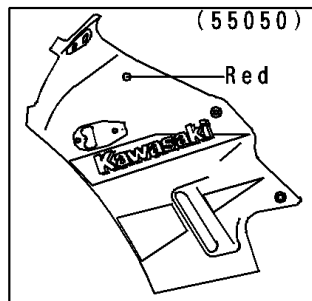

1996 Ninja® 250R PARTS DIAGRAM

Cowling

F2871

1996 Ninja® 250R PARTS LIST

Cowling

ITEM NAME	PART NUMBER	QUANTITY
CAP,RADIATOR COVER (Ref # 11012)	11012-1587	1
BRACKET,COWLING STAY (Ref # 11046)	11046-1289	1
COVER,RADIATOR,LH,EBONY (Ref # 14024A)	14024-1580-ER	1
COVER,RADIATOR,RH,EBONY (Ref # 14024F)	14024-1581-ER	1
WINDSHIELD (Ref # 39154)	39154-1083	1
COWLING.,UPP,EBONY (Ref # 55049A)	55049-5133-H8	1
MIRROR-ASSY,LH (Ref # 56001)	56001-1337	1
MIRROR-ASSY,RH (Ref # 56001A)	56001-1338	1
SCREW,6X18,BLACK (Ref # 92009)	92009-1181	1
SCREW,5X12 (Ref # 92009A)	92009-1652	1
NUT,CAP,8MM,BLACK (Ref # 92015)	92015-1174	1
NUT,5MM,COWLING (Ref # 92015A)	92015-1343	1
NUT,6MM (Ref # 92015B)	92015-1602	1
WASHER,NYLON,5.3X11.5X1.5 (Ref # 92022)	92022-1521	1
PLUG (Ref # 92066)	92066-1312	1
DAMPER (Ref # 92075)	92075-1067	1
DAMPER (Ref # 92075A)	92075-1634	1
BOLT-SOCKET,8X40,BLACK (Ref # 120)	120S0840	1
BOLT-FLANGED (Ref # 130)	130J0610	1
COLLAR,BLACK (Ref # 92143)	92143-1226	1
BOLT,SOCKET,6X18 (Ref # 92150)	92150-1553	1
DAMPER,MIRROR,LH (Ref # 92160)	92160-1060	1
DAMPER,MIRROR,RH (Ref # 92160A)	92160-1061	1