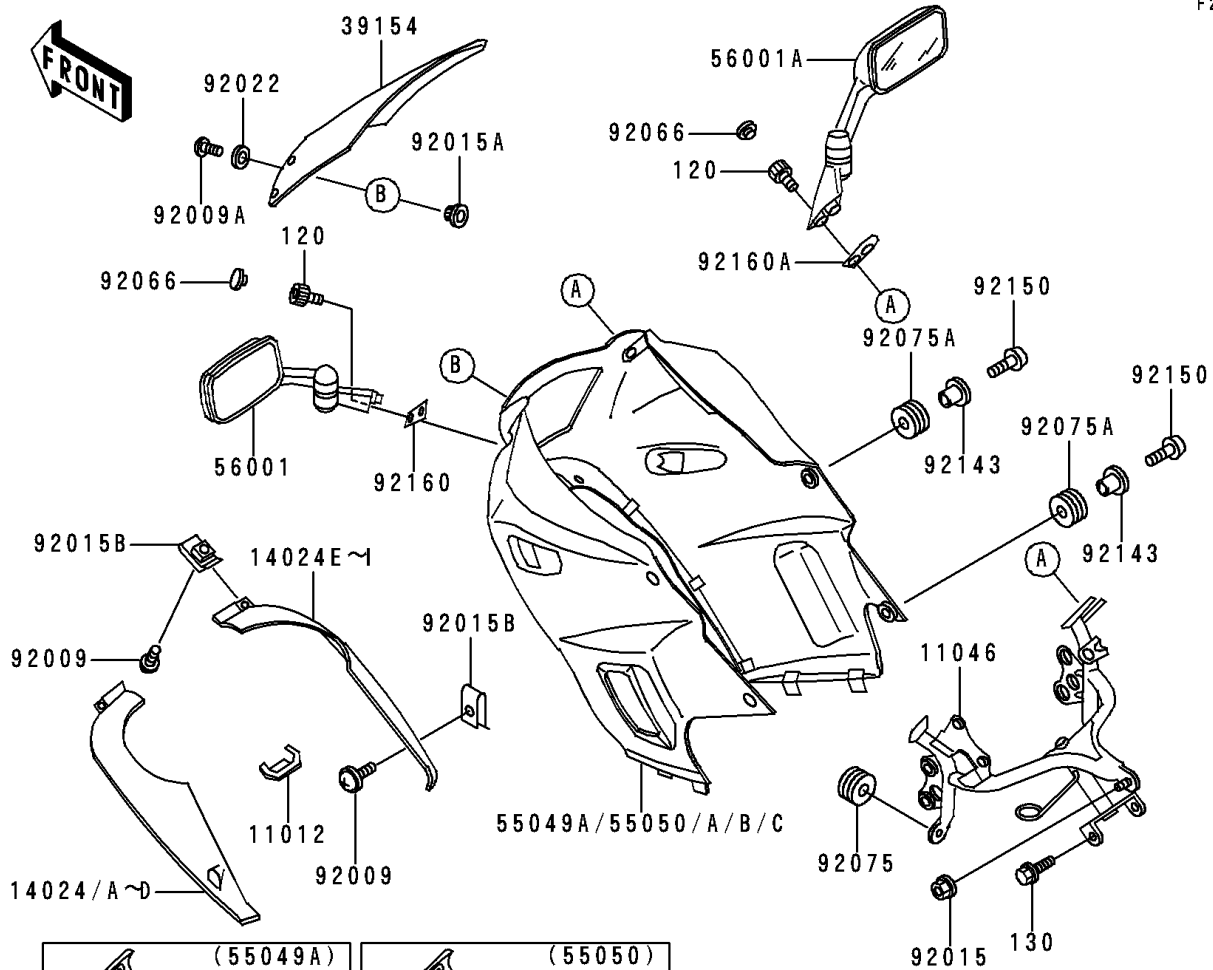

1996 Ninja® 250R PARTS DIAGRAM

Cowling

F2871

1996 Ninja® 250R PARTS LIST

Cowling

ITEM NAME	PART NUMBER	QUANTITY
CAP,RADIATOR COVER (Ref # 11012)	11012-1587	1
BRACKET,COWLING STAY (Ref # 11046)	11046-1289	1
COVER,RADIATOR,LH,EBONY (Ref # 14024A)	14024-1580-ER	1
COVER,RADIATOR,RH,EBONY (Ref # 14024F)	14024-1581-ER	1
WINDSHIELD (Ref # 39154)	39154-1083	1
COWLING.,UPP,EBONY (Ref # 55049A)	55049-5133-H8	1
MIRROR-ASSY,LH (Ref # 56001)	56001-1337	1
MIRROR-ASSY,RH (Ref # 56001A)	56001-1338	1
SCREW,6X18,BLACK (Ref # 92009)	92009-1181	1
SCREW,5X12 (Ref # 92009A)	92009-1652	1
NUT,CAP,8MM,BLACK (Ref # 92015)	92015-1174	1
NUT,5MM,COWLING (Ref # 92015A)	92015-1343	1
NUT,6MM (Ref # 92015B)	92015-1602	1
WASHER,NYLON,5.3X11.5X1.5 (Ref # 92022)	92022-1521	1
PLUG (Ref # 92066)	92066-1312	1
DAMPER (Ref # 92075)	92075-1067	1
DAMPER (Ref # 92075A)	92075-1634	1
BOLT-SOCKET,8X40,BLACK (Ref # 120)	120S0840	1
BOLT-FLANGED (Ref # 130)	130J0610	1
COLLAR,BLACK (Ref # 92143)	92143-1226	1
BOLT,SOCKET,6X18 (Ref # 92150)	92150-1553	1
DAMPER,MIRROR,LH (Ref # 92160)	92160-1060	1
DAMPER,MIRROR,RH (Ref # 92160A)	92160-1061	1