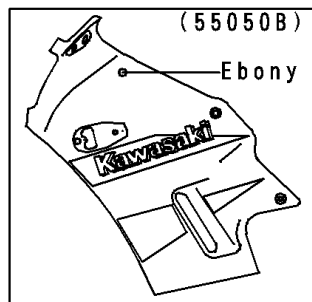

1996 Ninja® 250R PARTS DIAGRAM

Cowling

F2871

1996 Ninja® 250R PARTS LIST

Cowling

ITEM NAME	PART NUMBER	QUANTITY
CAP,RADIATOR COVER (Ref # 11012)	11012-1587	1
BRACKET,COWLING STAY (Ref # 11046)	11046-1289	1
COVER,RADIATOR,LH,EBONY (Ref # 14024A)	14024-1580-ER	1
COVER,RADIATOR,RH,EBONY (Ref # 14024F)	14024-1581-ER	1
WINDSHIELD (Ref # 39154)	39154-1083	1
COWLING.,UPP,EBONY (Ref # 55049A)	55049-5133-H8	1
MIRROR-ASSY,LH (Ref # 56001)	56001-1337	1
MIRROR-ASSY,RH (Ref # 56001A)	56001-1338	1
SCREW,6X18,BLACK (Ref # 92009)	92009-1181	1
SCREW,5X12 (Ref # 92009A)	92009-1652	1
NUT,CAP,8MM,BLACK (Ref # 92015)	92015-1174	1
NUT,5MM,COWLING (Ref # 92015A)	92015-1343	1
NUT,6MM (Ref # 92015B)	92015-1602	1
WASHER,NYLON,5.3X11.5X1.5 (Ref # 92022)	92022-1521	1
PLUG (Ref # 92066)	92066-1312	1
DAMPER (Ref # 92075)	92075-1067	1
DAMPER (Ref # 92075A)	92075-1634	1
BOLT-SOCKET,8X40,BLACK (Ref # 120)	120S0840	1
BOLT-FLANGED (Ref # 130)	130J0610	1
COLLAR,BLACK (Ref # 92143)	92143-1226	1
BOLT,SOCKET,6X18 (Ref # 92150)	92150-1553	1
DAMPER,MIRROR,LH (Ref # 92160)	92160-1060	1
DAMPER,MIRROR,RH (Ref # 92160A)	92160-1061	1