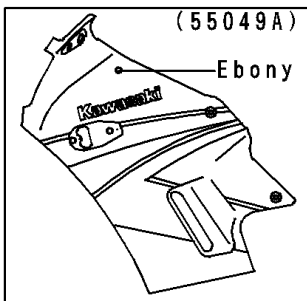

1996 Ninja® 250R PARTS DIAGRAM

Cowling

F2871

1996 Ninja® 250R PARTS LIST

Cowling

ITEM NAME	PART NUMBER	QUANTITY
CAP,RADIATOR COVER (Ref # 11012)	11012-1587	1
BRACKET,COWLING STAY (Ref # 11046)	11046-1289	1
COVER,RADIATOR,LH,EBONY (Ref # 14024A)	14024-1580-ER	1
COVER,RADIATOR,RH,EBONY (Ref # 14024F)	14024-1581-ER	1
WINDSHIELD (Ref # 39154)	39154-1083	1
COWLING.,UPP,EBONY (Ref # 55049A)	55049-5133-H8	1
MIRROR-ASSY,LH (Ref # 56001)	56001-1337	1
MIRROR-ASSY,RH (Ref # 56001A)	56001-1338	1
SCREW,6X18,BLACK (Ref # 92009)	92009-1181	1
SCREW,5X12 (Ref # 92009A)	92009-1652	1
NUT,CAP,8MM,BLACK (Ref # 92015)	92015-1174	1
NUT,5MM,COWLING (Ref # 92015A)	92015-1343	1
NUT,6MM (Ref # 92015B)	92015-1602	1
WASHER,NYLON,5.3X11.5X1.5 (Ref # 92022)	92022-1521	1
PLUG (Ref # 92066)	92066-1312	1
DAMPER (Ref # 92075)	92075-1067	1
DAMPER (Ref # 92075A)	92075-1634	1
BOLT-SOCKET,8X40,BLACK (Ref # 120)	120S0840	1
BOLT-FLANGED (Ref # 130)	130J0610	1
COLLAR,BLACK (Ref # 92143)	92143-1226	1
BOLT,SOCKET,6X18 (Ref # 92150)	92150-1553	1
DAMPER,MIRROR,LH (Ref # 92160)	92160-1060	1
DAMPER,MIRROR,RH (Ref # 92160A)	92160-1061	1