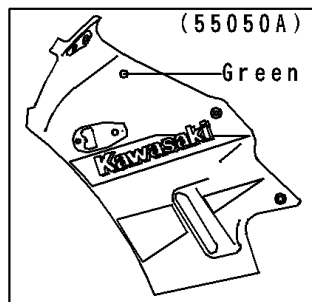

1996 Ninja® 250R PARTS DIAGRAM

Cowling

F2871

1996 Ninja® 250R PARTS LIST

Cowling

ITEM NAME	PART NUMBER	QUANTITY
CAP,RADIATOR COVER (Ref # 11012)	11012-1587	1
BRACKET,COWLING STAY (Ref # 11046)	11046-1289	1
COVER,RADIATOR,LH,EBONY (Ref # 14024A)	14024-1580-ER	1
COVER,RADIATOR,RH,EBONY (Ref # 14024F)	14024-1581-ER	1
WINDSHIELD (Ref # 39154)	39154-1083	1
COWLING.,UPP,EBONY (Ref # 55049A)	55049-5133-H8	1
MIRROR-ASSY,LH (Ref # 56001)	56001-1337	1
MIRROR-ASSY,RH (Ref # 56001A)	56001-1338	1
SCREW,6X18,BLACK (Ref # 92009)	92009-1181	1
SCREW,5X12 (Ref # 92009A)	92009-1652	1
NUT,CAP,8MM,BLACK (Ref # 92015)	92015-1174	1
NUT,5MM,COWLING (Ref # 92015A)	92015-1343	1
NUT,6MM (Ref # 92015B)	92015-1602	1
WASHER,NYLON,5.3X11.5X1.5 (Ref # 92022)	92022-1521	1
PLUG (Ref # 92066)	92066-1312	1
DAMPER (Ref # 92075)	92075-1067	1
DAMPER (Ref # 92075A)	92075-1634	1
BOLT-SOCKET,8X40,BLACK (Ref # 120)	120S0840	1
BOLT-FLANGED (Ref # 130)	130J0610	1
COLLAR,BLACK (Ref # 92143)	92143-1226	1
BOLT,SOCKET,6X18 (Ref # 92150)	92150-1553	1
DAMPER,MIRROR,LH (Ref # 92160)	92160-1060	1
DAMPER,MIRROR,RH (Ref # 92160A)	92160-1061	1