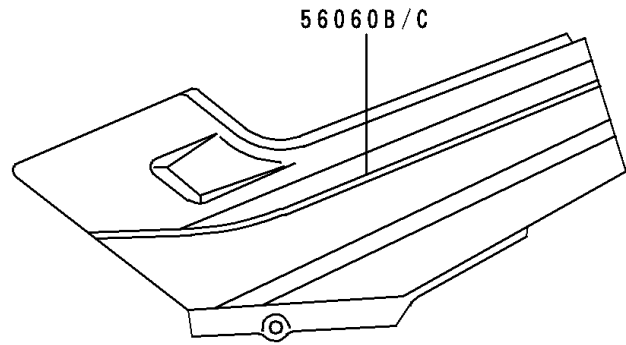

1996 Ninja® 250R PARTS DIAGRAM

Decals(Ebony)(EX250-F10)

F2861

1996 Ninja® 250R PARTS LIST

Decals(Ebony)(EX250-F10)

ITEM NAME	PART NUMBER	QUANTITY
MARK,WINDSHIELD (Ref # 56050)	56050-1054	1
MARK,KAWASAKI (Ref # 56050A)	56050-1876	1
MARK,NINJA,LWR COWLING,LH (Ref # 56050B)	56050-1877	1
MARK,NINJA,LWR COWLING,RH (Ref # 56050C)	56050-1878	1
PATTERN,FUEL TANK,LH (Ref # 56060)	56060-1369	1
PATTERN,FUEL TANK,RH (Ref # 56060A)	56060-1370	1
PATTERN,SIDE COVER,LH (Ref # 56060B)	56060-1371	1
PATTERN,SIDE COVER,RH (Ref # 56060C)	56060-1372	1
PATTERN,SEAT COVER,LH (Ref # 56060D)	56060-1373	1
PATTERN,SEAT COVER,RH (Ref # 56060E)	56060-1374	1
PATTERN,UPP COWLING,UPP,LH (Ref # 56060F)	56060-1375	1
PATTERN,UPP COWLING,UPP,RH (Ref # 56060G)	56060-1376	1
PATTERN,UPP COWLING,CNT,LH (Ref # 56060H)	56060-1377	1
PATTERN,UPP COWLING,CNT,RH (Ref # 56060I)	56060-1378	1
PATTERN,UPP COWLING,LWR,LH (Ref # 56060J)	56060-1379	1
PATTERN,UPP COWLING,LWR,RH (Ref # 56060K)	56060-1380	1