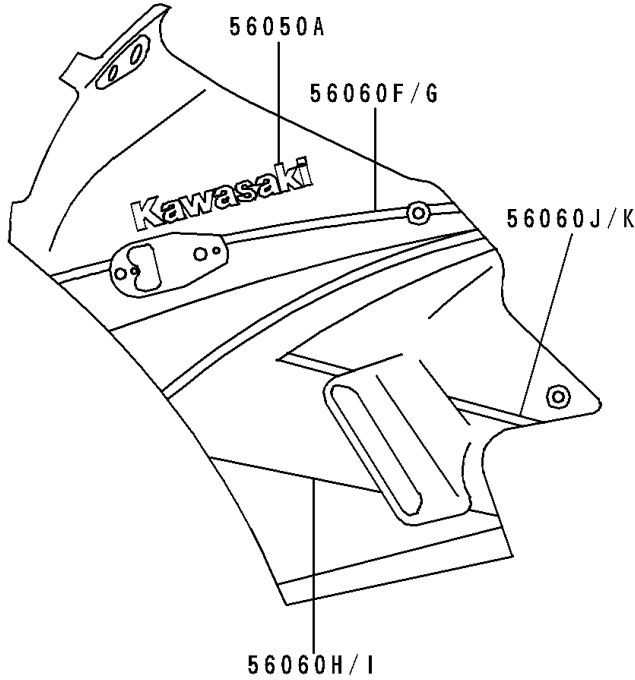

1996 Ninja® 250R PARTS DIAGRAM

Decals(Ebony)(EX250-F10)

F2861

1996 Ninja® 250R PARTS LIST

Decals(Ebony)(EX250-F10)

ITEM NAME	PART NUMBER	QUANTITY
MARK,WINDSHIELD (Ref # 56050)	56050-1054	1
MARK,KAWASAKI (Ref # 56050A)	56050-1876	1
MARK,NINJA,LWR COWLING,LH (Ref # 56050B)	56050-1877	1
MARK,NINJA,LWR COWLING,RH (Ref # 56050C)	56050-1878	1
PATTERN,FUEL TANK,LH (Ref # 56060)	56060-1369	1
PATTERN,FUEL TANK,RH (Ref # 56060A)	56060-1370	1
PATTERN,SIDE COVER,LH (Ref # 56060B)	56060-1371	1
PATTERN,SIDE COVER,RH (Ref # 56060C)	56060-1372	1
PATTERN,SEAT COVER,LH (Ref # 56060D)	56060-1373	1
PATTERN,SEAT COVER,RH (Ref # 56060E)	56060-1374	1
PATTERN,UPP COWLING,UPP,LH (Ref # 56060F)	56060-1375	1
PATTERN,UPP COWLING,UPP,RH (Ref # 56060G)	56060-1376	1
PATTERN,UPP COWLING,CNT,LH (Ref # 56060H)	56060-1377	1
PATTERN,UPP COWLING,CNT,RH (Ref # 56060I)	56060-1378	1
PATTERN,UPP COWLING,LWR,LH (Ref # 56060J)	56060-1379	1
PATTERN,UPP COWLING,LWR,RH (Ref # 56060K)	56060-1380	1