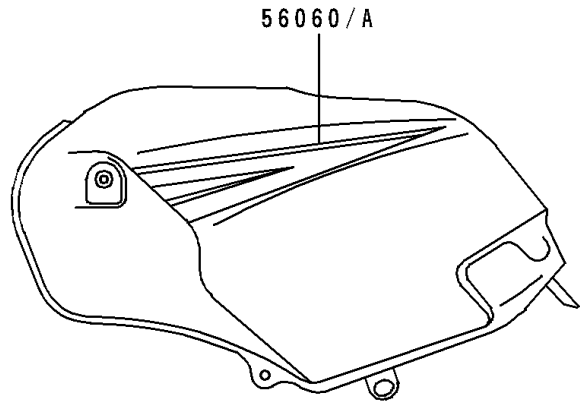

1996 Ninja® 250R PARTS DIAGRAM

Decals(Ebony)(EX250-F10)

F2861

1996 Ninja® 250R PARTS LIST

Decals(Ebony)(EX250-F10)

ITEM NAME	PART NUMBER	QUANTITY
MARK,WINDSHIELD (Ref # 56050)	56050-1054	1
MARK,KAWASAKI (Ref # 56050A)	56050-1876	1
MARK,NINJA,LWR COWLING,LH (Ref # 56050B)	56050-1877	1
MARK,NINJA,LWR COWLING,RH (Ref # 56050C)	56050-1878	1
PATTERN,FUEL TANK,LH (Ref # 56060)	56060-1369	1
PATTERN,FUEL TANK,RH (Ref # 56060A)	56060-1370	1
PATTERN,SIDE COVER,LH (Ref # 56060B)	56060-1371	1
PATTERN,SIDE COVER,RH (Ref # 56060C)	56060-1372	1
PATTERN,SEAT COVER,LH (Ref # 56060D)	56060-1373	1
PATTERN,SEAT COVER,RH (Ref # 56060E)	56060-1374	1
PATTERN,UPP COWLING,UPP,LH (Ref # 56060F)	56060-1375	1
PATTERN,UPP COWLING,UPP,RH (Ref # 56060G)	56060-1376	1
PATTERN,UPP COWLING,CNT,LH (Ref # 56060H)	56060-1377	1
PATTERN,UPP COWLING,CNT,RH (Ref # 56060I)	56060-1378	1
PATTERN,UPP COWLING,LWR,LH (Ref # 56060J)	56060-1379	1
PATTERN,UPP COWLING,LWR,RH (Ref # 56060K)	56060-1380	1