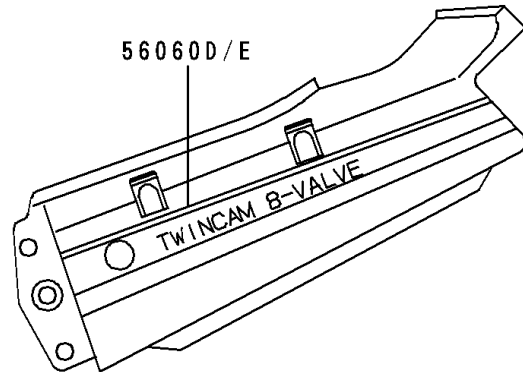

1996 Ninja® 250R PARTS DIAGRAM

Decals(Ebony)(EX250-F10)

F2861

1996 Ninja® 250R PARTS LIST

Decals(Ebony)(EX250-F10)

ITEM NAME	PART NUMBER	QUANTITY
MARK,WINDSHIELD (Ref # 56050)	56050-1054	1
MARK,KAWASAKI (Ref # 56050A)	56050-1876	1
MARK,NINJA,LWR COWLING,LH (Ref # 56050B)	56050-1877	1
MARK,NINJA,LWR COWLING,RH (Ref # 56050C)	56050-1878	1
PATTERN,FUEL TANK,LH (Ref # 56060)	56060-1369	1
PATTERN,FUEL TANK,RH (Ref # 56060A)	56060-1370	1
PATTERN,SIDE COVER,LH (Ref # 56060B)	56060-1371	1
PATTERN,SIDE COVER,RH (Ref # 56060C)	56060-1372	1
PATTERN,SEAT COVER,LH (Ref # 56060D)	56060-1373	1
PATTERN,SEAT COVER,RH (Ref # 56060E)	56060-1374	1
PATTERN,UPP COWLING,UPP,LH (Ref # 56060F)	56060-1375	1
PATTERN,UPP COWLING,UPP,RH (Ref # 56060G)	56060-1376	1
PATTERN,UPP COWLING,CNT,LH (Ref # 56060H)	56060-1377	1
PATTERN,UPP COWLING,CNT,RH (Ref # 56060I)	56060-1378	1
PATTERN,UPP COWLING,LWR,LH (Ref # 56060J)	56060-1379	1
PATTERN,UPP COWLING,LWR,RH (Ref # 56060K)	56060-1380	1