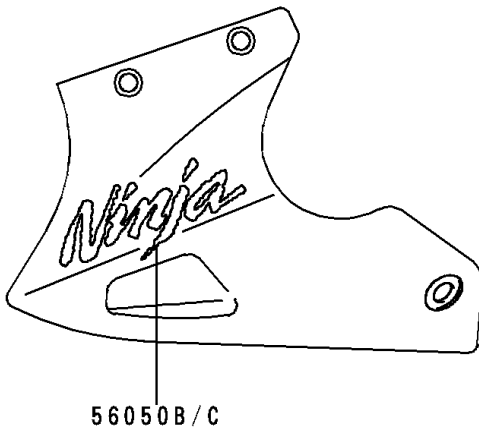

1996 Ninja® 250R PARTS DIAGRAM

Decals(Ebony)(EX250-F10)

F2861

1996 Ninja® 250R PARTS LIST

Decals(Ebony)(EX250-F10)

ITEM NAME	PART NUMBER	QUANTITY
MARK,WINDSHIELD (Ref # 56050)	56050-1054	1
MARK,KAWASAKI (Ref # 56050A)	56050-1876	1
MARK,NINJA,LWR COWLING,LH (Ref # 56050B)	56050-1877	1
MARK,NINJA,LWR COWLING,RH (Ref # 56050C)	56050-1878	1
PATTERN,FUEL TANK,LH (Ref # 56060)	56060-1369	1
PATTERN,FUEL TANK,RH (Ref # 56060A)	56060-1370	1
PATTERN,SIDE COVER,LH (Ref # 56060B)	56060-1371	1
PATTERN,SIDE COVER,RH (Ref # 56060C)	56060-1372	1
PATTERN,SEAT COVER,LH (Ref # 56060D)	56060-1373	1
PATTERN,SEAT COVER,RH (Ref # 56060E)	56060-1374	1
PATTERN,UPP COWLING,UPP,LH (Ref # 56060F)	56060-1375	1
PATTERN,UPP COWLING,UPP,RH (Ref # 56060G)	56060-1376	1
PATTERN,UPP COWLING,CNT,LH (Ref # 56060H)	56060-1377	1
PATTERN,UPP COWLING,CNT,RH (Ref # 56060I)	56060-1378	1
PATTERN,UPP COWLING,LWR,LH (Ref # 56060J)	56060-1379	1
PATTERN,UPP COWLING,LWR,RH (Ref # 56060K)	56060-1380	1