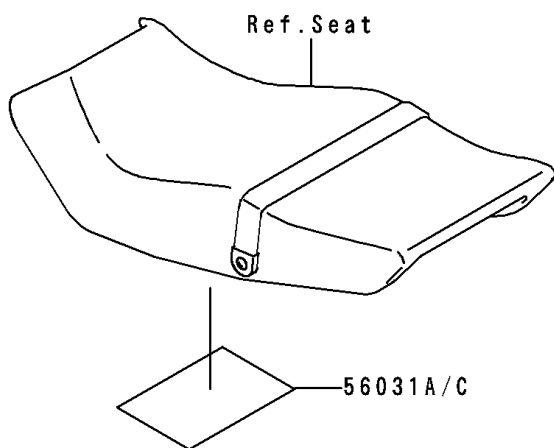

1996 Ninja® 250R PARTS DIAGRAM

Labels

F2860

1996 Ninja® 250R PARTS LIST

Labels

ITEM NAME	PART NUMBER	QUANTITY
LABEL-MANUAL,OIL&OIL FILTER (Ref # 56031)	56031-1451	1
LABEL-MANUAL,DAILY SAFETY (Ref # 56031A)	56031-1453	1
LABEL-MANUAL,CHAIN (Ref # 56031D)	56031-1972	1
LABEL-MANUAL,OIL&OIL FILTER (Ref # 56031B)	56031-1672	1
LABEL-MANUAL,DAILY SAFETY (Ref # 56031C)	56031-1675	1
LABEL-SPECIFICATION,TIRE&LOAD (Ref # 56037)	56037-1401	1
LABEL-SPECIFICATION,TIRE&LOAD (Ref # 56037A)	56037-1492	1
LABEL-WARNING,BREAK IN CAUTION (Ref # 56040)	56040-1007	1
LABEL-WARNING,EVAPO (Ref # 56040A)	56040-1121	1
LABEL-CERTIFICATION,EVAPO ROUT (Ref # 59461)	59461-1981	1