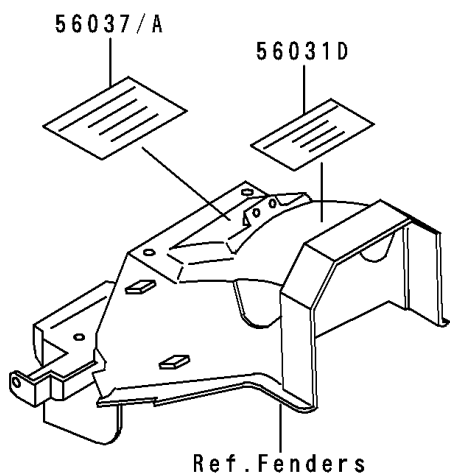

1996 Ninja® 250R PARTS DIAGRAM

Labels

F2860

1996 Ninja® 250R PARTS LIST

Labels

ITEM NAME	PART NUMBER	QUANTITY
LABEL-MANUAL,OIL&OIL FILTER (Ref # 56031)	56031-1451	1
LABEL-MANUAL,DAILY SAFETY (Ref # 56031A)	56031-1453	1
LABEL-MANUAL,CHAIN (Ref # 56031D)	56031-1972	1
LABEL-MANUAL,OIL&OIL FILTER (Ref # 56031B)	56031-1672	1
LABEL-MANUAL,DAILY SAFETY (Ref # 56031C)	56031-1675	1
LABEL-SPECIFICATION,TIRE&LOAD (Ref # 56037)	56037-1401	1
LABEL-SPECIFICATION,TIRE&LOAD (Ref # 56037A)	56037-1492	1
LABEL-WARNING,BREAK IN CAUTION (Ref # 56040)	56040-1007	1
LABEL-WARNING,EVAPO (Ref # 56040A)	56040-1121	1
LABEL-CERTIFICATION,EVAPO ROUT (Ref # 59461)	59461-1981	1