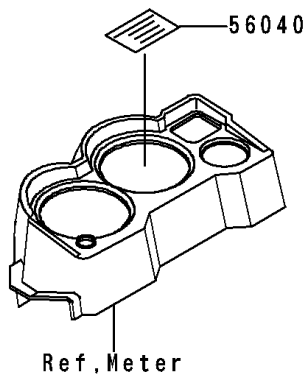

1996 Ninja® 250R PARTS DIAGRAM

Labels

F2860

1996 Ninja® 250R PARTS LIST

Labels

ITEM NAME	PART NUMBER	QUANTITY
LABEL-MANUAL,OIL&OIL FILTER (Ref # 56031)	56031-1451	1
LABEL-MANUAL,DAILY SAFETY (Ref # 56031A)	56031-1453	1
LABEL-MANUAL,CHAIN (Ref # 56031D)	56031-1972	1
LABEL-MANUAL,OIL&OIL FILTER (Ref # 56031B)	56031-1672	1
LABEL-MANUAL,DAILY SAFETY (Ref # 56031C)	56031-1675	1
LABEL-SPECIFICATION,TIRE&LOAD (Ref # 56037)	56037-1401	1
LABEL-SPECIFICATION,TIRE&LOAD (Ref # 56037A)	56037-1492	1
LABEL-WARNING,BREAK IN CAUTION (Ref # 56040)	56040-1007	1
LABEL-WARNING,EVAPO (Ref # 56040A)	56040-1121	1
LABEL-CERTIFICATION,EVAPO ROUT (Ref # 59461)	59461-1981	1