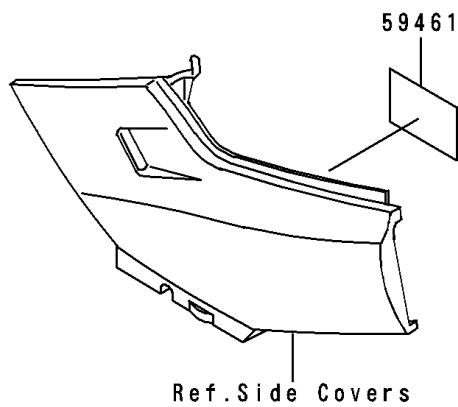

1996 Ninja® 250R PARTS DIAGRAM

Labels

F2860

1996 Ninja® 250R PARTS LIST

Labels

ITEM NAME	PART NUMBER	QUANTITY
LABEL-MANUAL,OIL&OIL FILTER (Ref # 56031)	56031-1451	1
LABEL-MANUAL,DAILY SAFETY (Ref # 56031A)	56031-1453	1
LABEL-MANUAL,CHAIN (Ref # 56031D)	56031-1972	1
LABEL-MANUAL,OIL&OIL FILTER (Ref # 56031B)	56031-1672	1
LABEL-MANUAL,DAILY SAFETY (Ref # 56031C)	56031-1675	1
LABEL-SPECIFICATION,TIRE&LOAD (Ref # 56037)	56037-1401	1
LABEL-SPECIFICATION,TIRE&LOAD (Ref # 56037A)	56037-1492	1
LABEL-WARNING,BREAK IN CAUTION (Ref # 56040)	56040-1007	1
LABEL-WARNING,EVAPO (Ref # 56040A)	56040-1121	1
LABEL-CERTIFICATION,EVAPO ROUT (Ref # 59461)	59461-1981	1