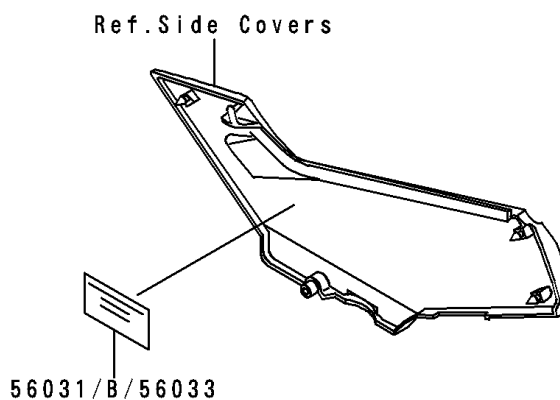

1996 Ninja® 250R PARTS DIAGRAM

Labels

F2860

1996 Ninja® 250R PARTS LIST

Labels

ITEM NAME	PART NUMBER	QUANTITY
LABEL-MANUAL,OIL&OIL FILTER (Ref # 56031)	56031-1451	1
LABEL-MANUAL,DAILY SAFETY (Ref # 56031A)	56031-1453	1
LABEL-MANUAL,CHAIN (Ref # 56031D)	56031-1972	1
LABEL-MANUAL,OIL&OIL FILTER (Ref # 56031B)	56031-1672	1
LABEL-MANUAL,DAILY SAFETY (Ref # 56031C)	56031-1675	1
LABEL-SPECIFICATION,TIRE&LOAD (Ref # 56037)	56037-1401	1
LABEL-SPECIFICATION,TIRE&LOAD (Ref # 56037A)	56037-1492	1
LABEL-WARNING,BREAK IN CAUTION (Ref # 56040)	56040-1007	1
LABEL-WARNING,EVAPO (Ref # 56040A)	56040-1121	1
LABEL-CERTIFICATION,EVAPO ROUT (Ref # 59461)	59461-1981	1