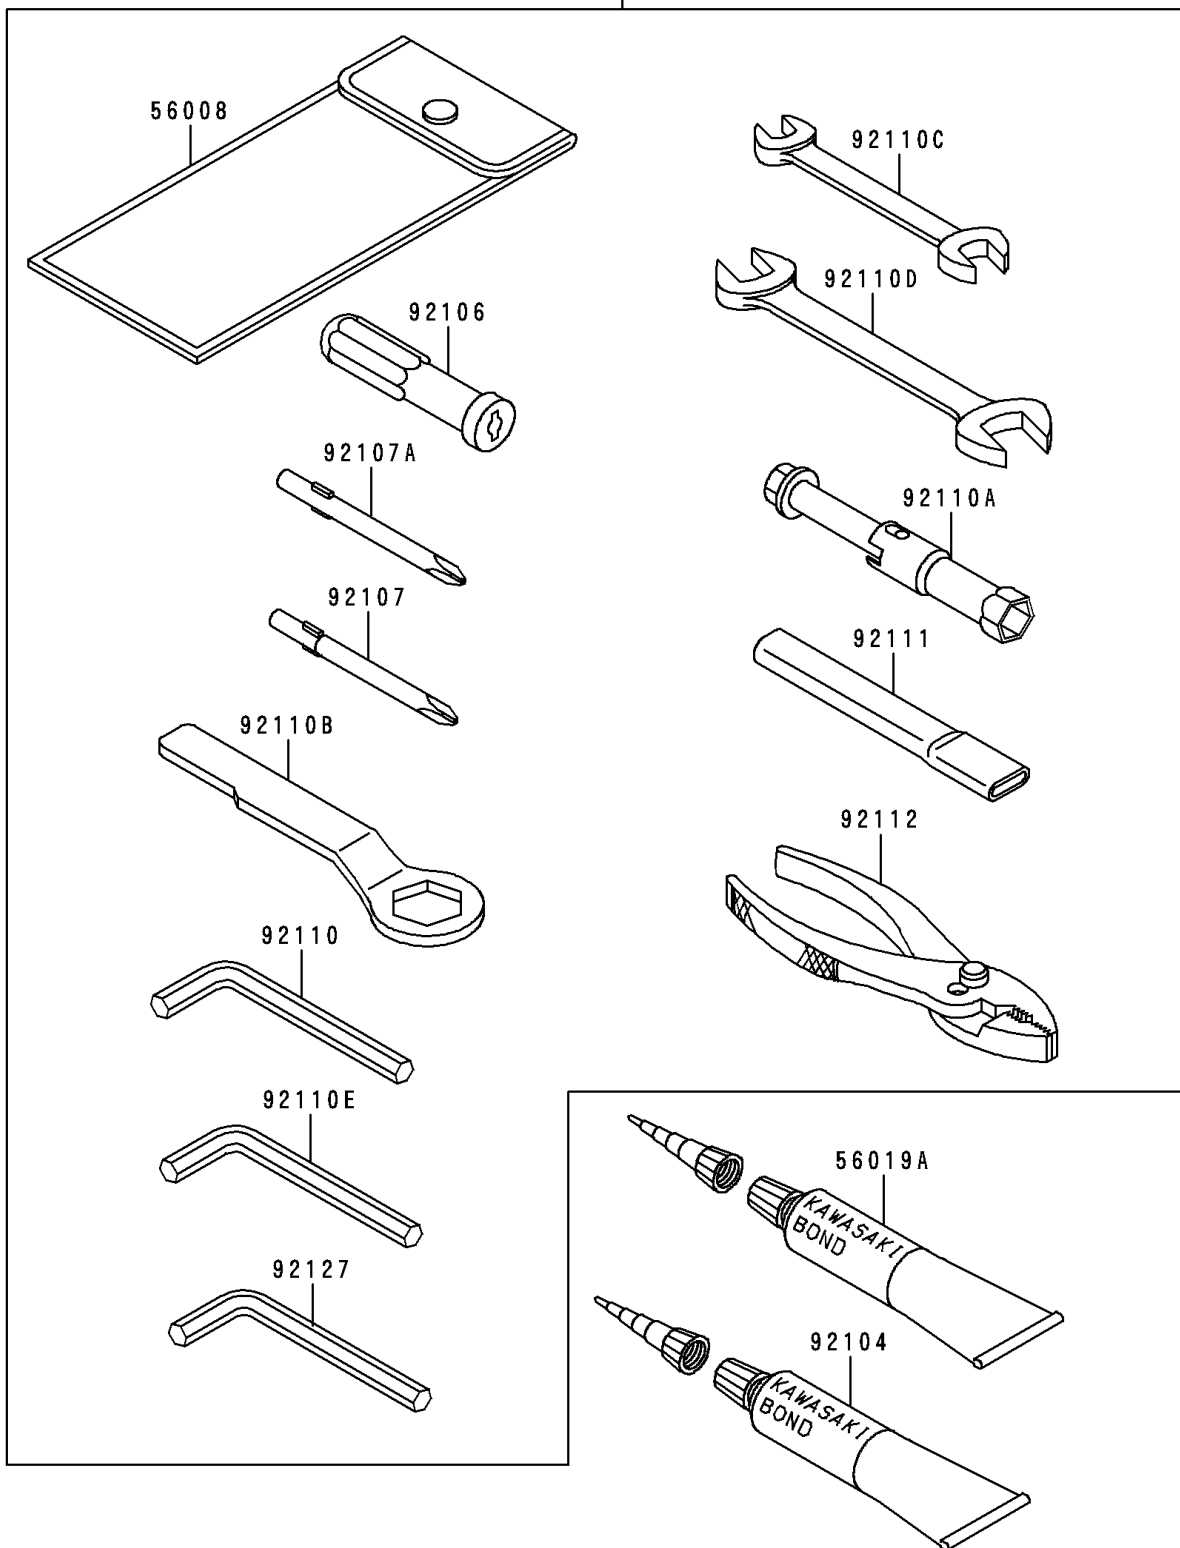

## 1996 Ninja® 250R PARTS DIAGRAM

Owner's Tools

56007

F2810

## 1996 Ninja® 250R PARTS LIST

Owner's Tools

ITEM NAME	PART NUMBER	QUANTITY
TOOLKIT (Ref # 56007)	56007-1324	1
BAG,TOOL (Ref # 56008)	56008-1075	1
THREE BOND TB1211,HT/RS,WHITE (Ref # 56019A)	56019-120	1
GASKET-LIQUID,TUBE,100G,SILVER (Ref # 92104)	92104-002	1
GRIP-SCREW DRIVER (Ref # 92106)	92106-1001	1
TOOL-DRIVER,#3PHILLIPS (Ref # 92107)	92107-005	1
TOOL-DRIVER,#2PHILLIPS (Ref # 92107A)	92107-1053	1
TOOL-WRENCH,ALLEN,5MM (Ref # 92110)	92110-1015	1
TOOL-WRENCH,BOX,16MM (Ref # 92110A)	92110-1132	1
TOOL-WRENCH,BOX END,24MM (Ref # 92110B)	92110-1150	1
TOOL-WRENCH,OPEN END,10X12 (Ref # 92110C)	92110-1152	1
TOOL-WRENCH,OPEN END,14X17 (Ref # 92110D)	92110-1153	1
TOOL-WRENCH,ALLEN,4MM (Ref # 92110E)	92110-3703	1
TOOL-BAR,BOX END WRENCH (Ref # 92111)	92111-1051	1
TOOL-PLIERS (Ref # 92112)	92112-003	1
TOOL-WRENCH,ALLEN,6MM (Ref # 92127)	92127-003	1