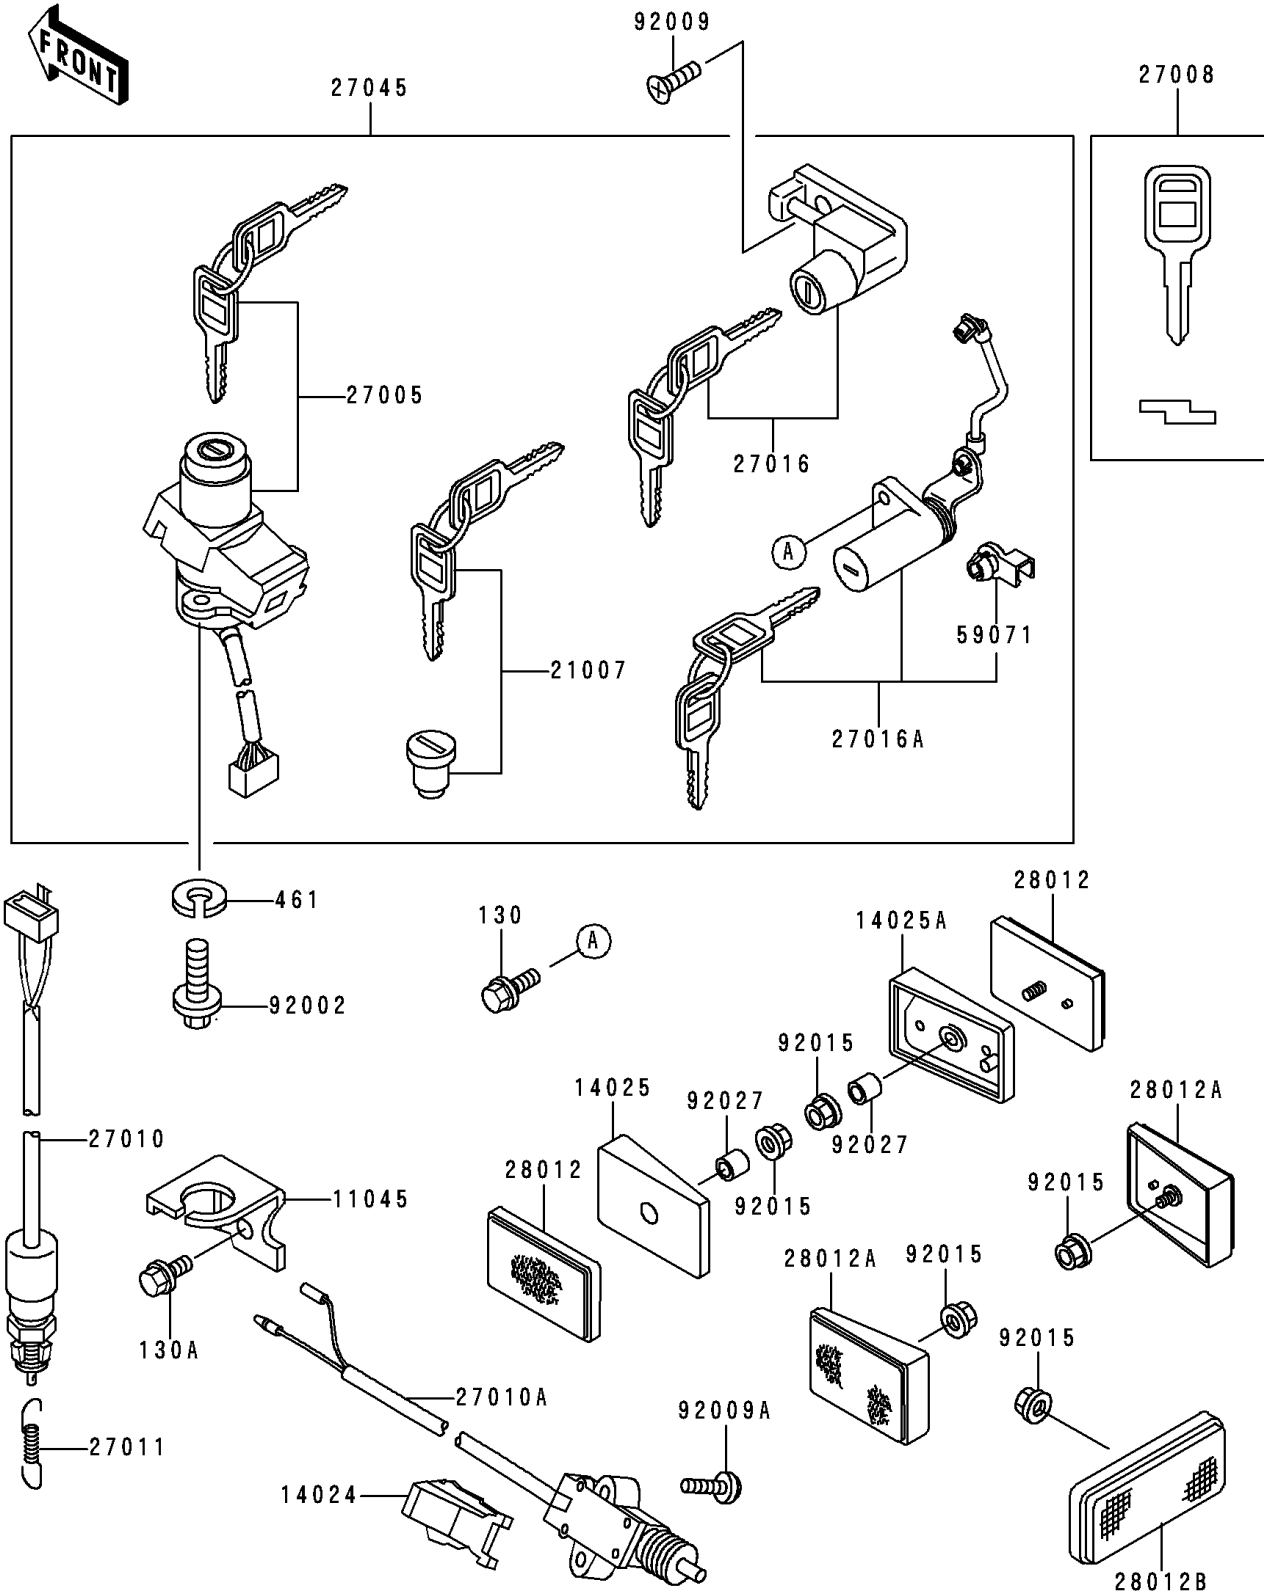

1997 Ninja® 250R PARTS DIAGRAM

Ignition Switch/Locks/Reflectors

F 2770

1997 Ninja® 250R PARTS LIST

Ignition Switch/Locks/Reflectors

ITEM NAME	PART NUMBER	QUANTITY
BOLT-FLANGED (Ref # 130)	130B0510	2
BOLT-FLANGED (Ref # 130A)	130D0610	1
WASHER-SPRING (Ref # 461)	461L0600	2
BRACKET,REAR BRAKE SWITCH (Ref # 11045)	11045-1641	1
COVER,SIDE STAND SWITCH (Ref # 14024)	14024-1532	1
COVER,REFLECTOR,FR (Ref # 14025)	14025-1886	1
COVER,REFLECTOR,FR (Ref # 14025A)	14025-1887	1
ROTOR,LOCK,TANK CAP (Ref # 21007)	21007-5037	1
SWITCH-ASSY-IGNITION (Ref # 27005)	27005-5105	1
KEY-LOCK,BLANK (Ref # 27008)	27008-1173	1
SWITCH,BRAKE LAMP (Ref # 27010)	27010-1152	1
SWITCH,SIDE STAND (Ref # 27010A)	27010-1223	1
SPRING,BRAKE LAMP SWITCH (Ref # 27011)	27011-004	1
LOCK-ASSY,HELMET (Ref # 27016)	27016-5211	1
LOCK-ASSY,SEAT (Ref # 27016A)	27016-5224	1
SWITCH-ASSY (Ref # 27045)	27045-5003	1
REFLECTOR-REFLEX,FR (Ref # 28012)	28012-1052	2
REFLECTOR-REFLEX,RR (Ref # 28012A)	28012-1056	2
REFLECTOR-REFLEX (Ref # 28012B)	28012-1077	1
JOINT (Ref # 59071)	59071-1103	4
BOLT,TORX,6X16 (Ref # 92002)	92002-1333	2
SCREW,5X12 (Ref # 92009)	92009-1401	1
SCREW,5X22 (Ref # 92009A)	92009-1492	2
NUT,FLANGED,5MM (Ref # 92015)	92015-1259	5
COLLAR,5X8X14.5 (Ref # 92027)	92027-1789	2