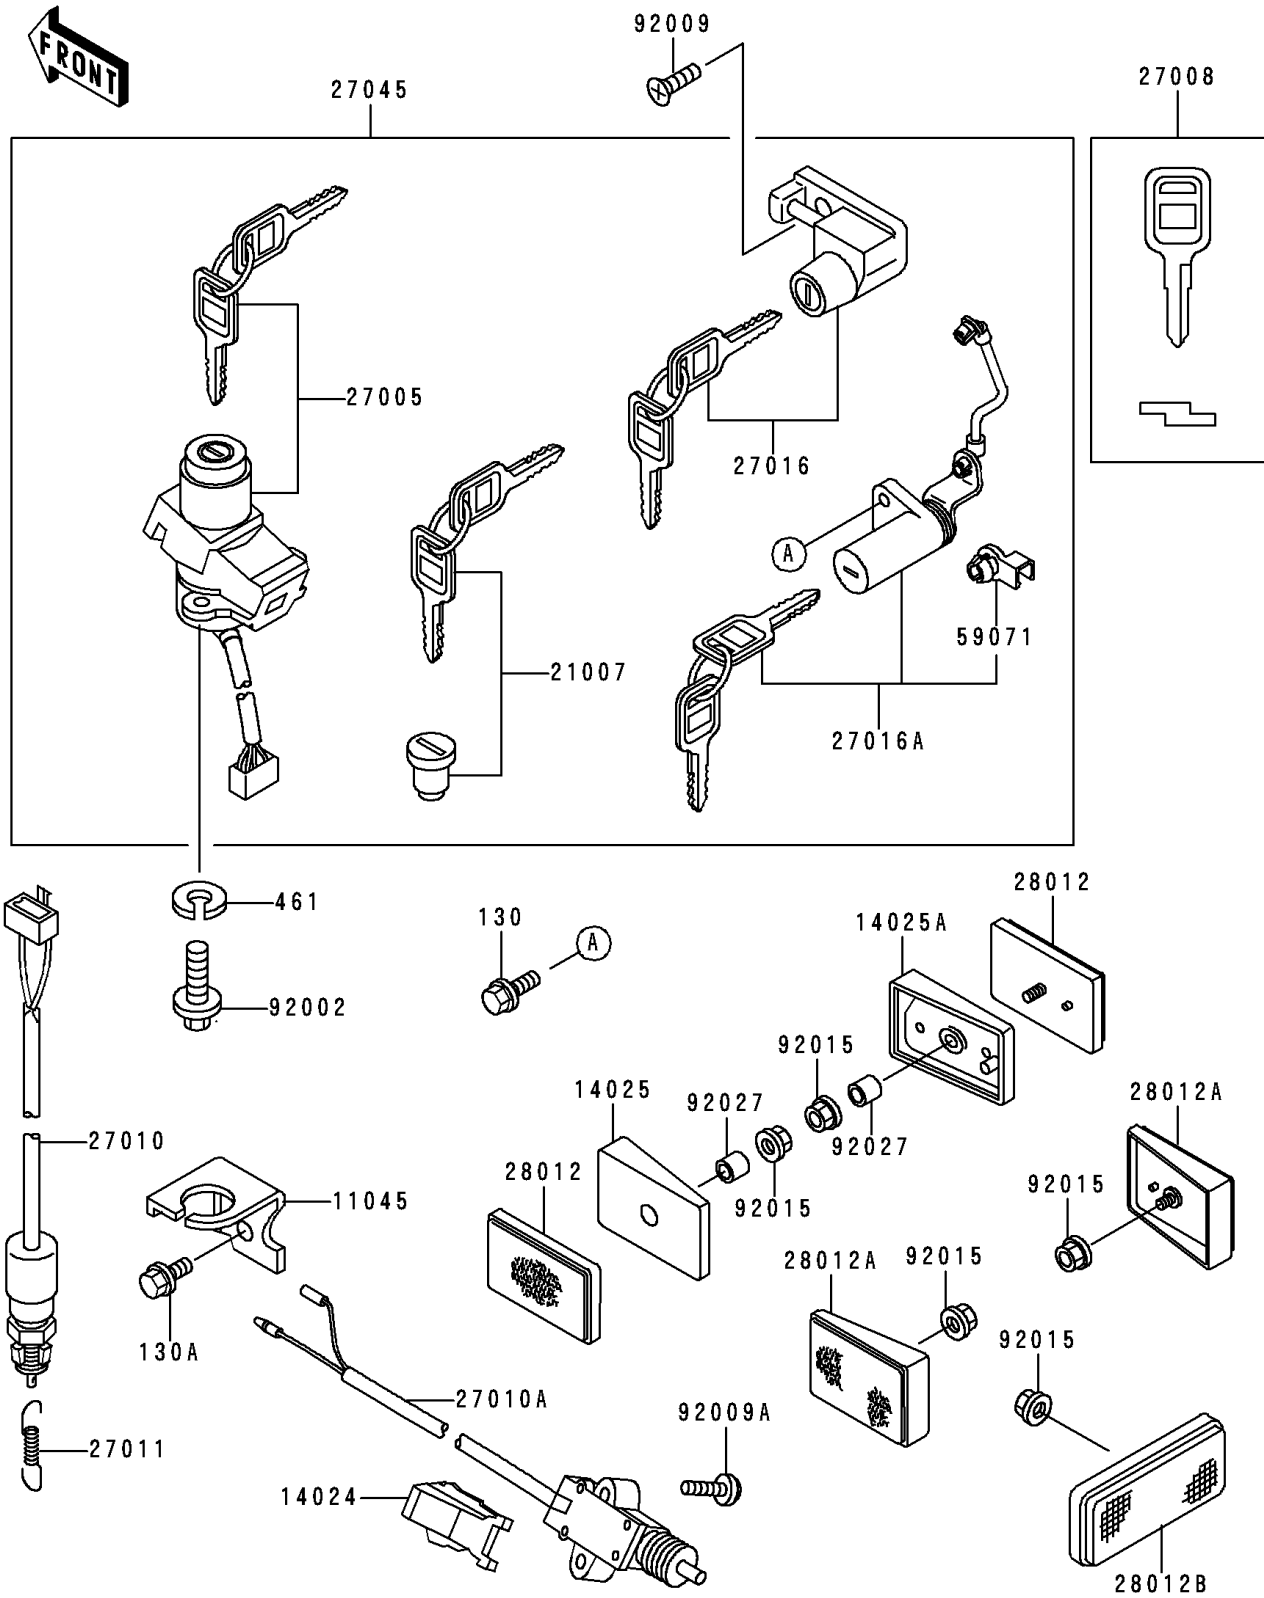

1996 Ninja® 250R PARTS DIAGRAM

Ignition Switch/Locks/Reflectors

F 2770

1996 Ninja® 250R PARTS LIST

Ignition Switch/Locks/Reflectors

ITEM NAME	PART NUMBER	QUANTITY
BOLT-FLANGED (Ref # 130)	130B0510	1
BOLT-FLANGED (Ref # 130A)	130D0610	1
WASHER-SPRING (Ref # 461)	461L0600	1
BRACKET,REAR BRAKE SWITCH (Ref # 11045)	11045-1641	1
COVER,SIDE STAND SWITCH (Ref # 14024)	14024-1532	1
COVER,REFLECTOR,FR (Ref # 14025)	14025-1886	1
COVER,REFLECTOR,FR (Ref # 14025A)	14025-1887	1
ROTOR,LOCK,TANK CAP (Ref # 21007)	21007-5037	1
SWITCH-ASSY-IGNITION (Ref # 27005)	27005-5105	1
KEY-LOCK,BLANK (Ref # 27008)	27008-1173	1
SWITCH,BRAKE LAMP (Ref # 27010)	27010-1152	1
SWITCH,SIDE STAND (Ref # 27010A)	27010-1223	1
SPRING,BRAKE LAMP SWITCH (Ref # 27011)	27011-004	1
LOCK-ASSY,HELMET (Ref # 27016)	27016-5211	1
LOCK-ASSY,SEAT (Ref # 27016A)	27016-5224	1
SWITCH-ASSY (Ref # 27045)	27045-5003	1
REFLECTOR-REFLEX,FR (Ref # 28012)	28012-1052	1
REFLECTOR-REFLEX,RR (Ref # 28012A)	28012-1056	1
REFLECTOR-REFLEX (Ref # 28012B)	28012-1077	1
JOINT (Ref # 59071)	59071-1103	1
BOLT,TORX,6X16 (Ref # 92002)	92002-1333	1
SCREW,5X12 (Ref # 92009)	92009-1401	1
SCREW,5X22 (Ref # 92009A)	92009-1492	1
NUT,FLANGED,5MM (Ref # 92015)	92015-1259	1
COLLAR,5X8X14.5 (Ref # 92027)	92027-1789	1