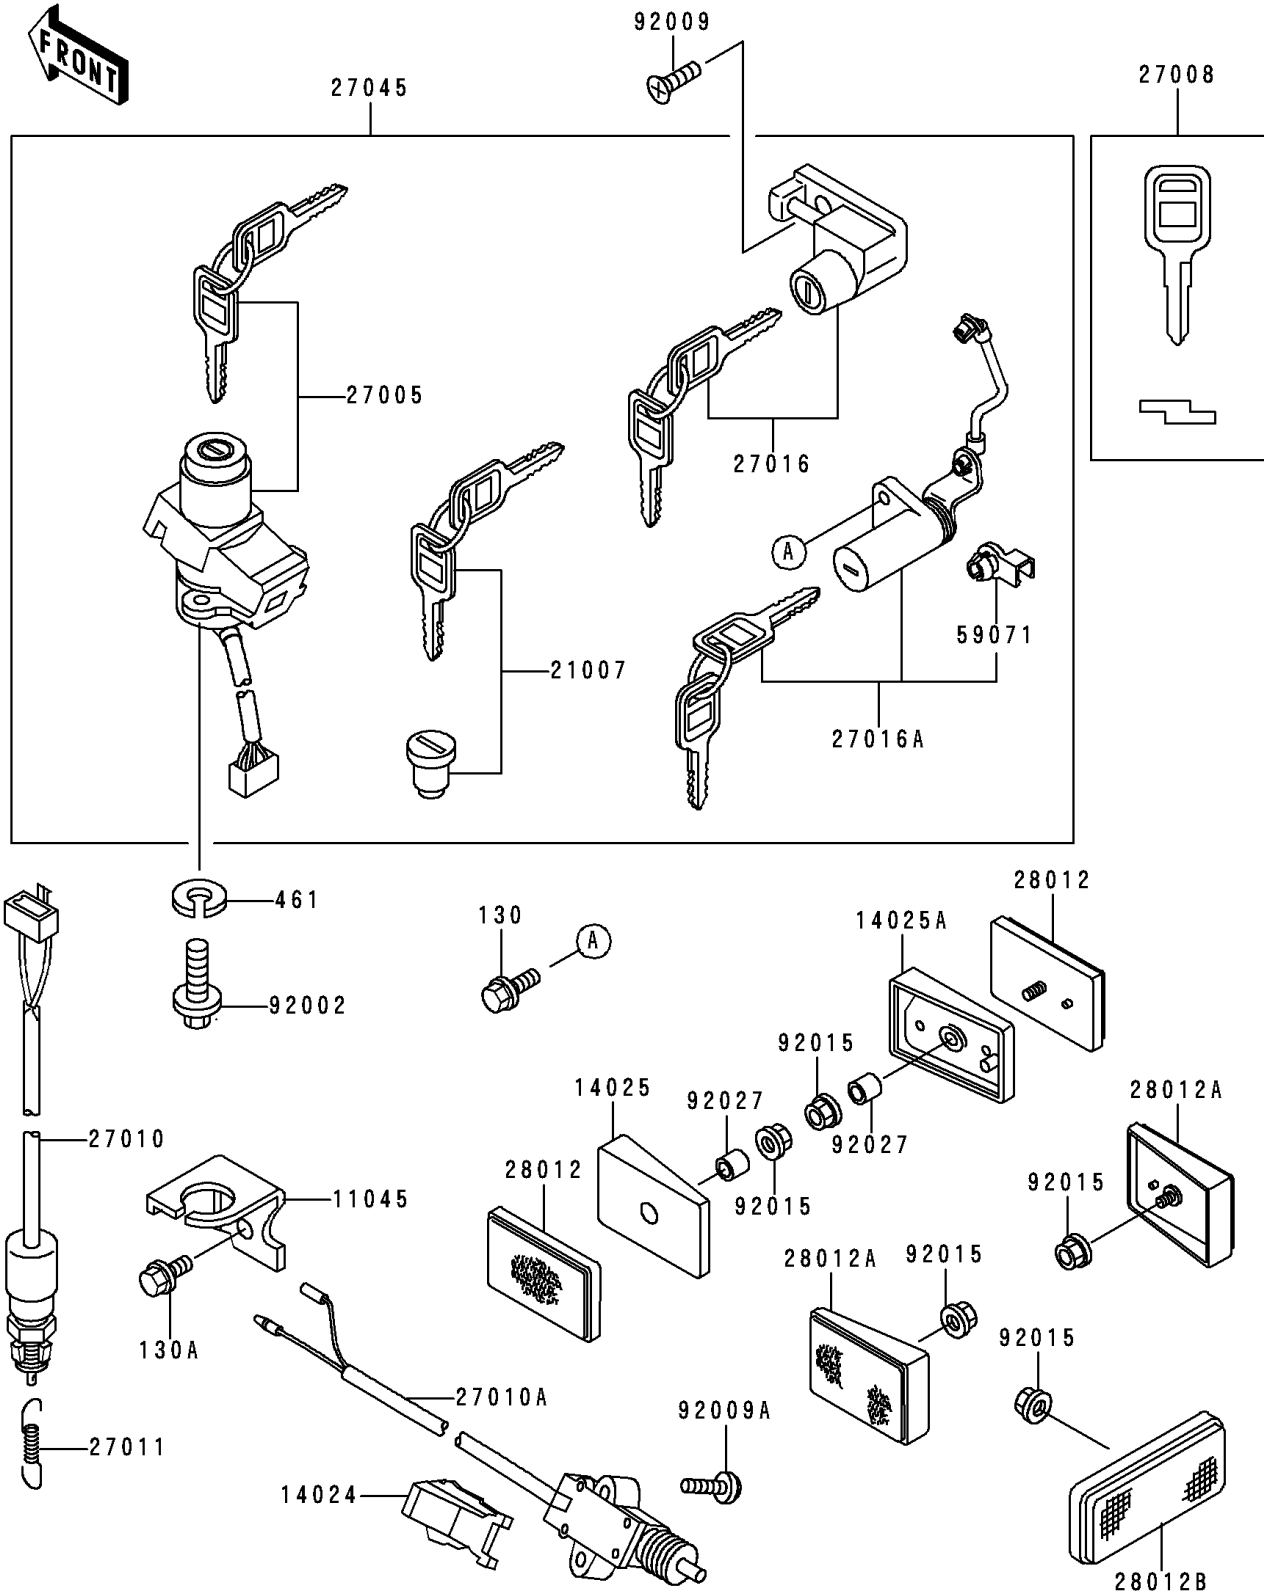

1996 Ninja® 250R PARTS DIAGRAM

Ignition Switch/Locks/Reflectors

F 2770

1996 Ninja® 250R PARTS LIST

Ignition Switch/Locks/Reflectors

ITEM NAME	PART NUMBER	QUANTITY
BOLT-FLANGED (Ref # 130)	130B0510	2
BOLT-FLANGED (Ref # 130A)	130D0610	1
WASHER-SPRING (Ref # 461)	461L0600	2
BRACKET,REAR BRAKE SWITCH (Ref # 11045)	11045-1641	1
COVER,SIDE STAND SWITCH (Ref # 14024)	14024-1532	1
COVER,REFLECTOR,FR (Ref # 14025)	14025-1886	1
COVER,REFLECTOR,FR (Ref # 14025A)	14025-1887	1
ROTOR,LOCK,TANK CAP (Ref # 21007)	21007-5037	1
SWITCH-ASSY-IGNITION (Ref # 27005)	27005-5105	1
KEY-LOCK,BLANK (Ref # 27008)	27008-1173	1
SWITCH,BRAKE LAMP (Ref # 27010)	27010-1152	1
SWITCH,SIDE STAND (Ref # 27010A)	27010-1223	1
SPRING,BRAKE LAMP SWITCH (Ref # 27011)	27011-004	1
LOCK-ASSY,HELMET (Ref # 27016)	27016-5211	1
LOCK-ASSY,SEAT (Ref # 27016A)	27016-5224	1
SWITCH-ASSY (Ref # 27045)	27045-5003	1
REFLECTOR-REFLEX,FR (Ref # 28012)	28012-1052	2
REFLECTOR-REFLEX,RR (Ref # 28012A)	28012-1056	2
REFLECTOR-REFLEX (Ref # 28012B)	28012-1077	1
JOINT (Ref # 59071)	59071-1103	4
BOLT,TORX,6X16 (Ref # 92002)	92002-1333	2
SCREW,5X12 (Ref # 92009)	92009-1401	1
SCREW,5X22 (Ref # 92009A)	92009-1492	2
NUT,FLANGED,5MM (Ref # 92015)	92015-1259	5
COLLAR,5X8X14.5 (Ref # 92027)	92027-1789	2