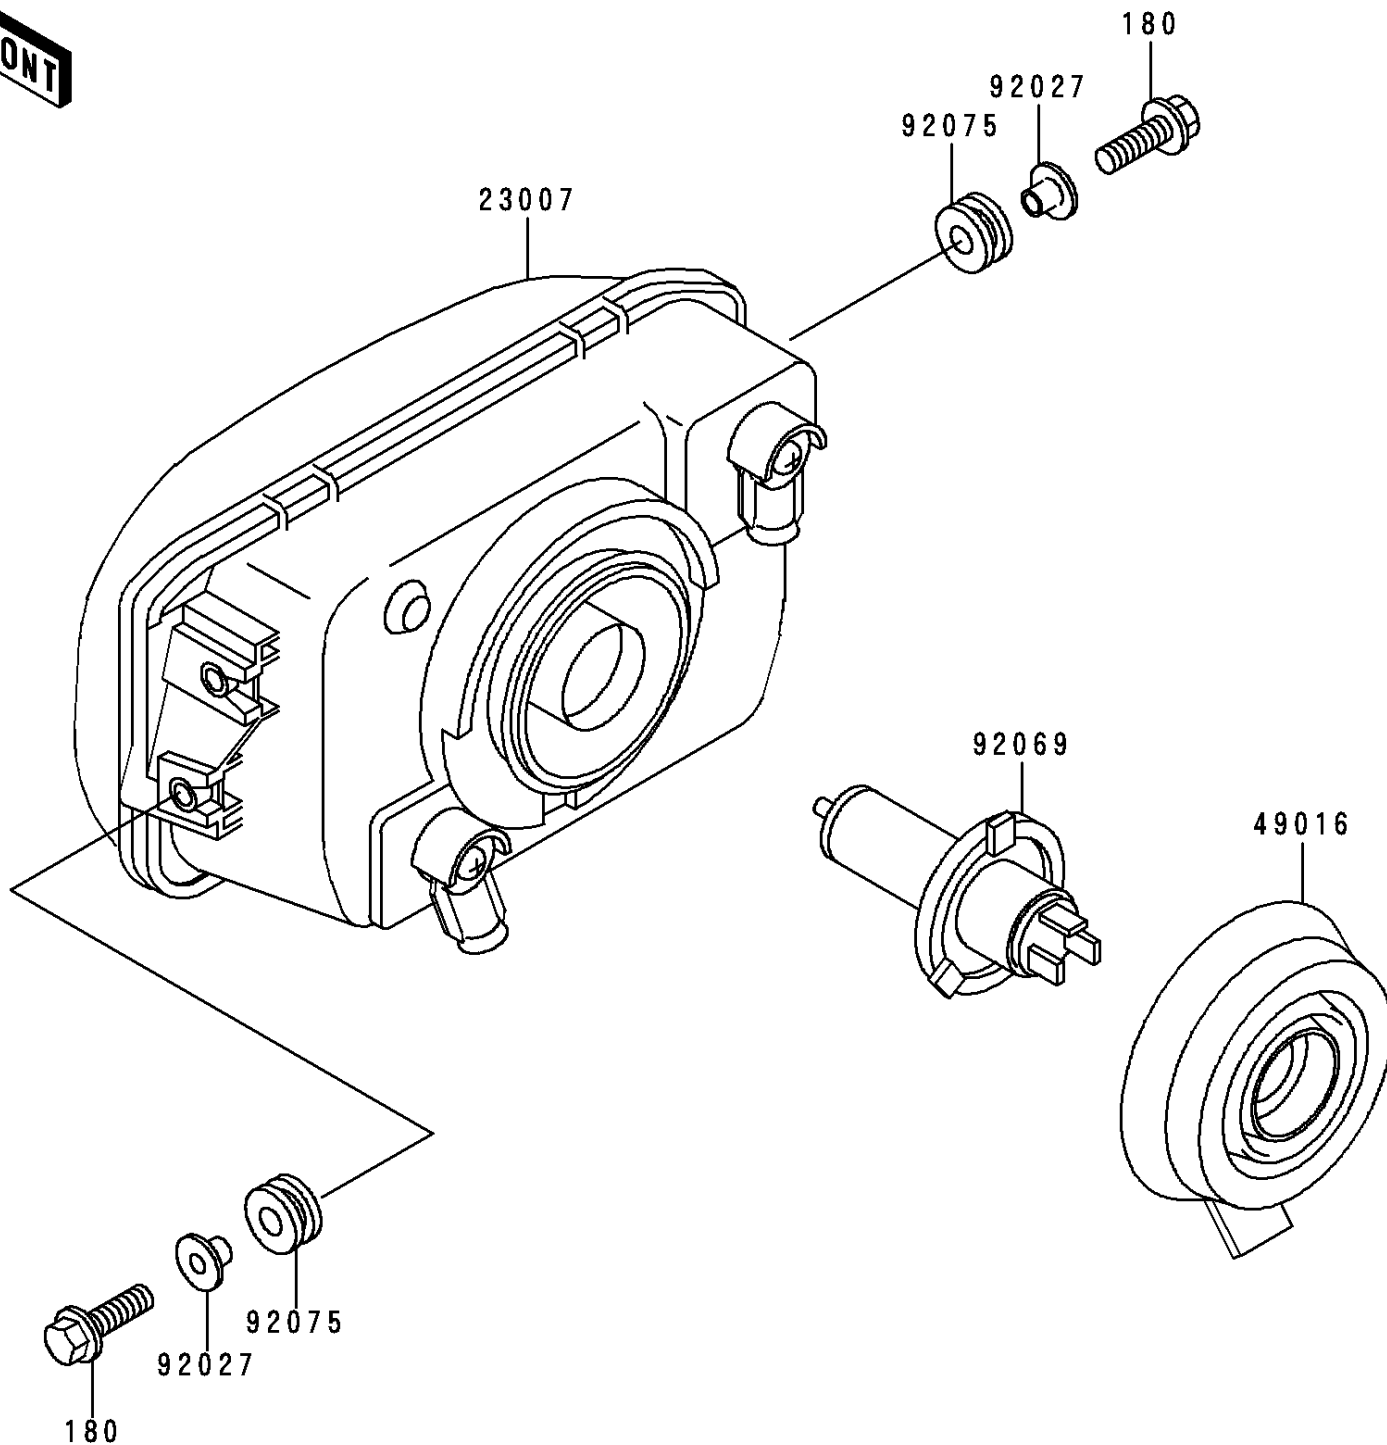

1996 Ninja® 250R PARTS DIAGRAM

Headlight(s)

F2710

1996 Ninja® 250R PARTS LIST

Headlight(s)

ITEM NAME	PART NUMBER	QUANTITY
BOLT-UPSET-WS,6X25 (Ref # 180)	180D0625	1
LENS-COMP,HEAD LAMP (Ref # 23007)	23007-1194	1
COVER-SEAL,HEAD LAMP (Ref # 49016)	49016-1108	1
COLLAR,L=13.1 (Ref # 92027)	92027-251	1
BULB,12V 60/55W,H4 (Ref # 92069)	92069-1002	1
DAMPER (Ref # 92075)	92075-1690	1