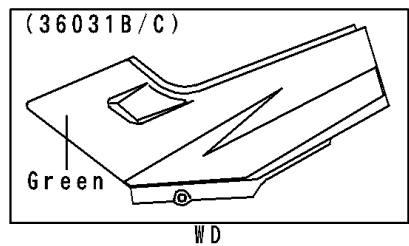

## 1996 Ninja® 250R PARTS DIAGRAM

Side Covers/Chain Cover

F2610

## 1996 Ninja® 250R PARTS LIST

Side Covers/Chain Cover

ITEM NAME	PART NUMBER	QUANTITY
CASE-CHAIN (Ref # 36014)	36014-1147	1
COVER-SIDE,LH,EBONY (Ref # 36030B)	36030-5139-H8	1
COVER-SIDE,RH,EBONY (Ref # 36030C)	36030-5140-H8	1
BOLT,6X14,BLACK (Ref # 92001)	92001-1847	1
SCREW,6X28,BLACK (Ref # 92009)	92009-1400	1
GROMMET (Ref # 92071)	92071-1043	1
DAMPER (Ref # 92075)	92075-1067	1
DAMPER,SIDE COVER (Ref # 92075A)	92075-1964	1