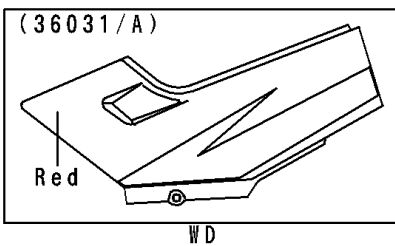

## 1996 Ninja® 250R PARTS DIAGRAM

Side Covers/Chain Cover

F2610

## 1996 Ninja® 250R PARTS LIST

Side Covers/Chain Cover

ITEM NAME	PART NUMBER	QUANTITY
CASE-CHAIN (Ref # 36014)	36014-1147	1
COVER-SIDE,LH,EBONY (Ref # 36030B)	36030-5139-H8	1
COVER-SIDE,RH,EBONY (Ref # 36030C)	36030-5140-H8	1
BOLT,6X14,BLACK (Ref # 92001)	92001-1847	1
SCREW,6X28,BLACK (Ref # 92009)	92009-1400	1
GROMMET (Ref # 92071)	92071-1043	1
DAMPER (Ref # 92075)	92075-1067	1
DAMPER,SIDE COVER (Ref # 92075A)	92075-1964	1