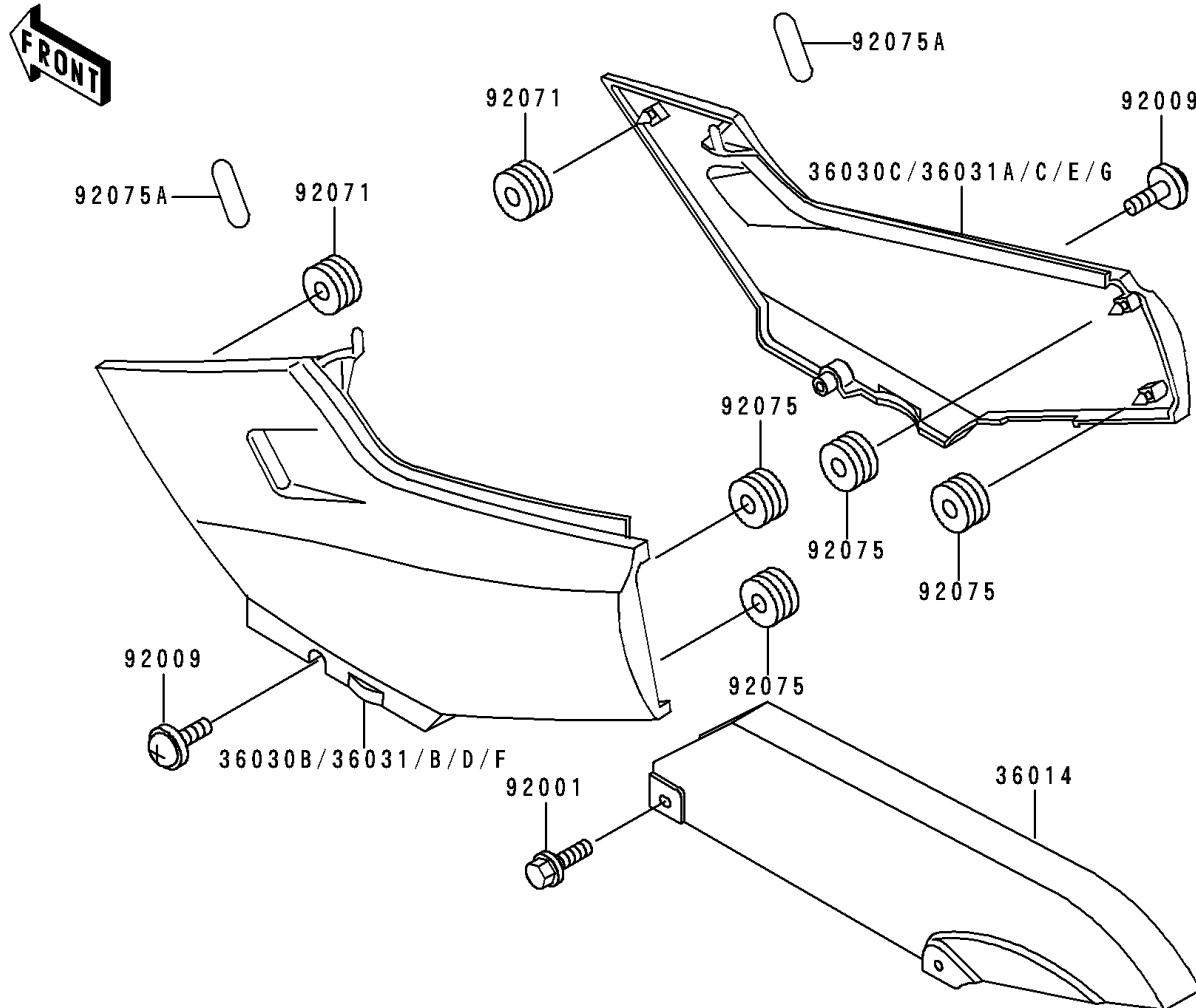

## 1996 Ninja® 250R PARTS DIAGRAM

Side Covers/Chain Cover

F2610

## 1996 Ninja® 250R PARTS LIST

Side Covers/Chain Cover

ITEM NAME	PART NUMBER	QUANTITY
CASE-CHAIN (Ref # 36014)	36014-1147	1
COVER-SIDE,LH,EBONY (Ref # 36030B)	36030-5139-H8	1
COVER-SIDE,RH,EBONY (Ref # 36030C)	36030-5140-H8	1
BOLT,6X14,BLACK (Ref # 92001)	92001-1847	1
SCREW,6X28,BLACK (Ref # 92009)	92009-1400	1
GROMMET (Ref # 92071)	92071-1043	1
DAMPER (Ref # 92075)	92075-1067	1
DAMPER,SIDE COVER (Ref # 92075A)	92075-1964	1