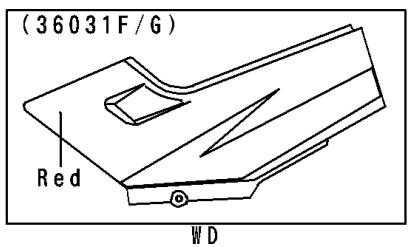

## 1996 Ninja® 250R PARTS DIAGRAM

Side Covers/Chain Cover

F2610

## 1996 Ninja® 250R PARTS LIST

Side Covers/Chain Cover

ITEM NAME	PART NUMBER	QUANTITY
CASE-CHAIN (Ref # 36014)	36014-1147	1
COVER-SIDE,LH,EBONY (Ref # 36030B)	36030-5139-H8	1
COVER-SIDE,RH,EBONY (Ref # 36030C)	36030-5140-H8	1
BOLT,6X14,BLACK (Ref # 92001)	92001-1847	1
SCREW,6X28,BLACK (Ref # 92009)	92009-1400	1
GROMMET (Ref # 92071)	92071-1043	1
DAMPER (Ref # 92075)	92075-1067	1
DAMPER,SIDE COVER (Ref # 92075A)	92075-1964	1