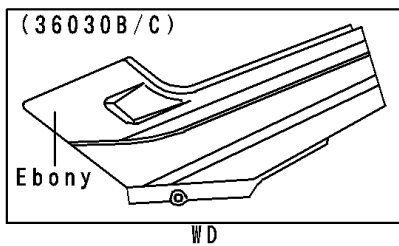

## 1996 Ninja® 250R PARTS DIAGRAM

Side Covers/Chain Cover

F2610

## 1996 Ninja® 250R PARTS LIST

Side Covers/Chain Cover

ITEM NAME	PART NUMBER	QUANTITY
CASE-CHAIN (Ref # 36014)	36014-1147	1
COVER-SIDE,LH,EBONY (Ref # 36030B)	36030-5139-H8	1
COVER-SIDE,RH,EBONY (Ref # 36030C)	36030-5140-H8	1
BOLT,6X14,BLACK (Ref # 92001)	92001-1847	1
SCREW,6X28,BLACK (Ref # 92009)	92009-1400	1
GROMMET (Ref # 92071)	92071-1043	1
DAMPER (Ref # 92075)	92075-1067	1
DAMPER,SIDE COVER (Ref # 92075A)	92075-1964	1