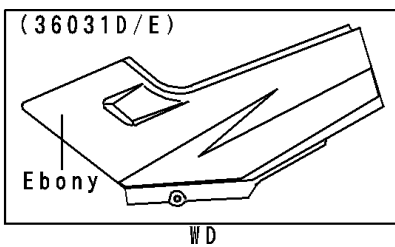

## 1996 Ninja® 250R PARTS DIAGRAM

Side Covers/Chain Cover

F2610

## 1996 Ninja® 250R PARTS LIST

Side Covers/Chain Cover

ITEM NAME	PART NUMBER	QUANTITY
CASE-CHAIN (Ref # 36014)	36014-1147	1
COVER-SIDE,LH,EBONY (Ref # 36030B)	36030-5139-H8	1
COVER-SIDE,RH,EBONY (Ref # 36030C)	36030-5140-H8	1
BOLT,6X14,BLACK (Ref # 92001)	92001-1847	1
SCREW,6X28,BLACK (Ref # 92009)	92009-1400	1
GROMMET (Ref # 92071)	92071-1043	1
DAMPER (Ref # 92075)	92075-1067	1
DAMPER,SIDE COVER (Ref # 92075A)	92075-1964	1