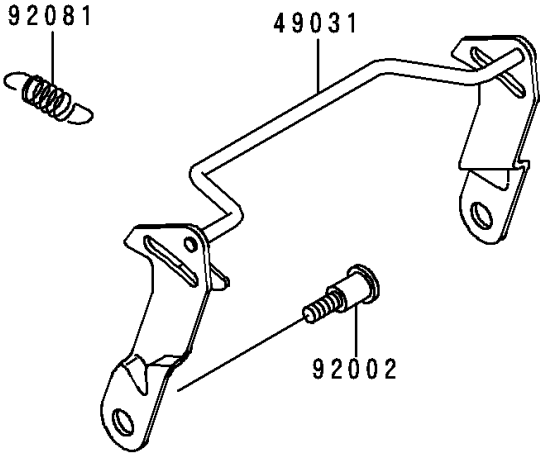

1996 Ninja® 250R PARTS DIAGRAM

Seat

F 25 10

1996 Ninja® 250R PARTS LIST

Seat

ITEM NAME	PART NUMBER	QUANTITY
LATCH,SEAT (Ref # 49031)	49031-1056	1
SEAT-ASSY,DUAL,BLACK (Ref # 53001)	53001-1547-MA	1
LEATHER,SEAT,BLACK (Ref # 53003)	53003-1192-MA	1
BOLT,SOCKET,6MM (Ref # 92002)	92002-1616	1
SPRING,HOOK RETURN (Ref # 92081)	92081-1580	1