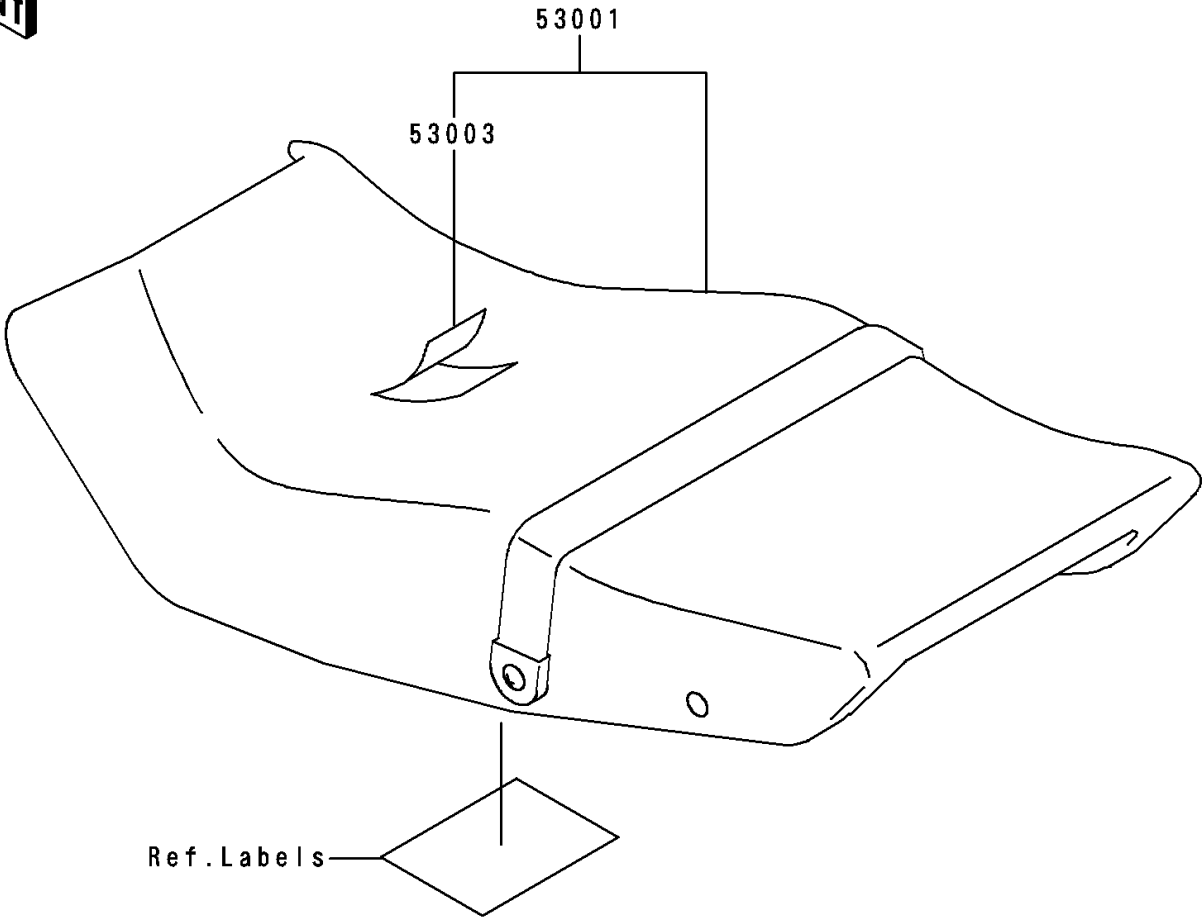

1996 Ninja® 250R PARTS DIAGRAM

Seat

F 25 10

1996 Ninja® 250R PARTS LIST

Seat

ITEM NAME	PART NUMBER	QUANTITY
LATCH,SEAT (Ref # 49031)	49031-1056	1
SEAT-ASSY,DUAL,BLACK (Ref # 53001)	53001-1547-MA	1
LEATHER,SEAT,BLACK (Ref # 53003)	53003-1192-MA	1
BOLT,SOCKET,6MM (Ref # 92002)	92002-1616	1
SPRING,HOOK RETURN (Ref # 92081)	92081-1580	1