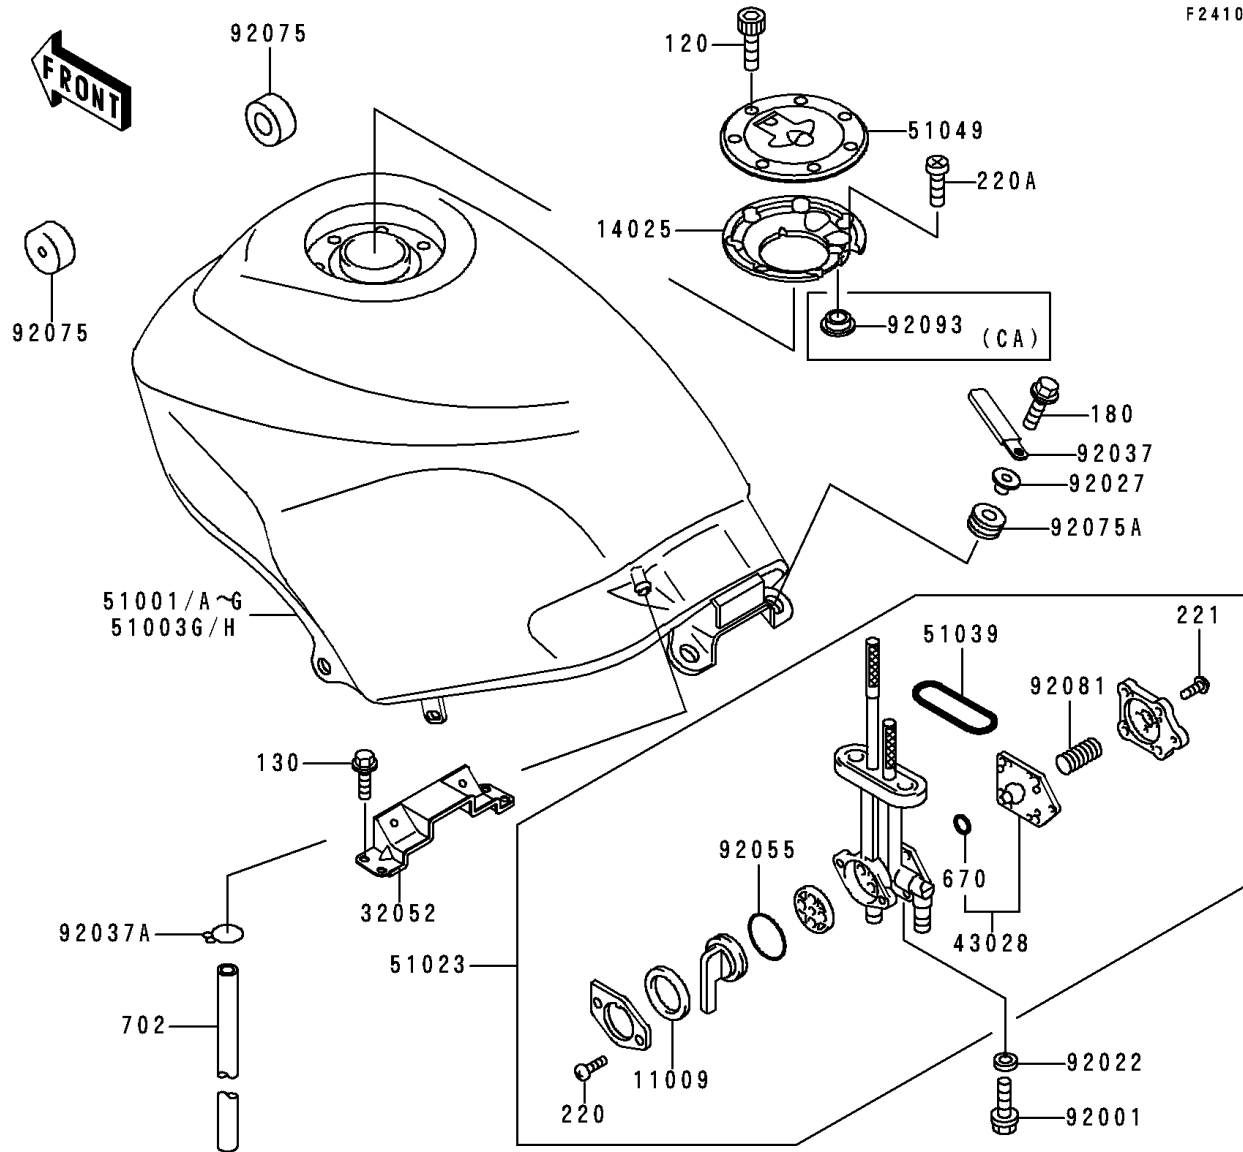

2000 Ninja® 250R

PARTS DIAGRAM

Fuel Tank

F2410

2000 Ninja® 250R

PARTS LIST

Fuel Tank

ITEM NAME	PART NUMBER	QUANTITY
GASKET,TAP VALVE (Ref # 11009)	11009-1188	1
COVER,TANK CAP (Ref # 14025)	14025-1913	1
BRACKET-TANK,RR (Ref # 32052)	32052-1254	1
DIAPHRAGM,TAP (Ref # 43028)	43028-1068	1
BOLT-SOCKET (Ref # 120)	120S0512	7
TAP-ASSY,FUEL (Ref # 51023)	51023-1139	1
RING,TAP FLANGED (Ref # 51039)	51039-003	1
CAP-TANK,FUEL (Ref # 51049)	51049-1079	1
BOLT,6X20 (Ref # 92001)	92001-1091	2
WASHER,6.2X11X1.5 (Ref # 92022)	92022-183	2
COLLAR,L=13.1 (Ref # 92027)	92027-251	2
CLAMP,WIRING HARNESS,L=60 (Ref # 92037)	92037-1069	1
CLAMP (Ref # 92037A)	92037-1712	1
RING-O,TAP LEVER (Ref # 92055)	92055-1085	1
DAMPER,FUEL TANK,FR (Ref # 92075)	92075-1115	2
DAMPER (Ref # 92075A)	92075-1690	2
SPRING,TAP DIAPHRAGM (Ref # 92081)	92081-1240	1
BOLT-FLANGED,6X10 (Ref # 130)	130G0610	4
BOLT-UPSET-WS,6X25 (Ref # 180)	180D0625	2
SCREW-PAN-CROS (Ref # 220)	220C0308	2
SCREW-PAN-CROS (Ref # 220A)	220C0508	1
SCREW-CSK-CROS,4X14 (Ref # 221)	221B0414	5
O RING,4MM (Ref # 670)	670B1504	1
TUBE-RUBBER,7X10X1000 (Ref # 702)	702A071000	1
TANK-COMP-FUEL,S.RED (Ref # 51001A)	51001-1411-H1	1
TANK-COMP-FUEL,L.GREEN (Ref # 51001C)	51001-1411-7F	1
TANK-COMP-FUEL,S.RED (Ref # 51001E)	51001-1412-H1	1
TANK-COMP-FUEL,L.GREEN (Ref # 51001G)	51001-1412-7F	1
SEAL,FUEL TANK CAP (Ref # 92093)	92093-1030	1