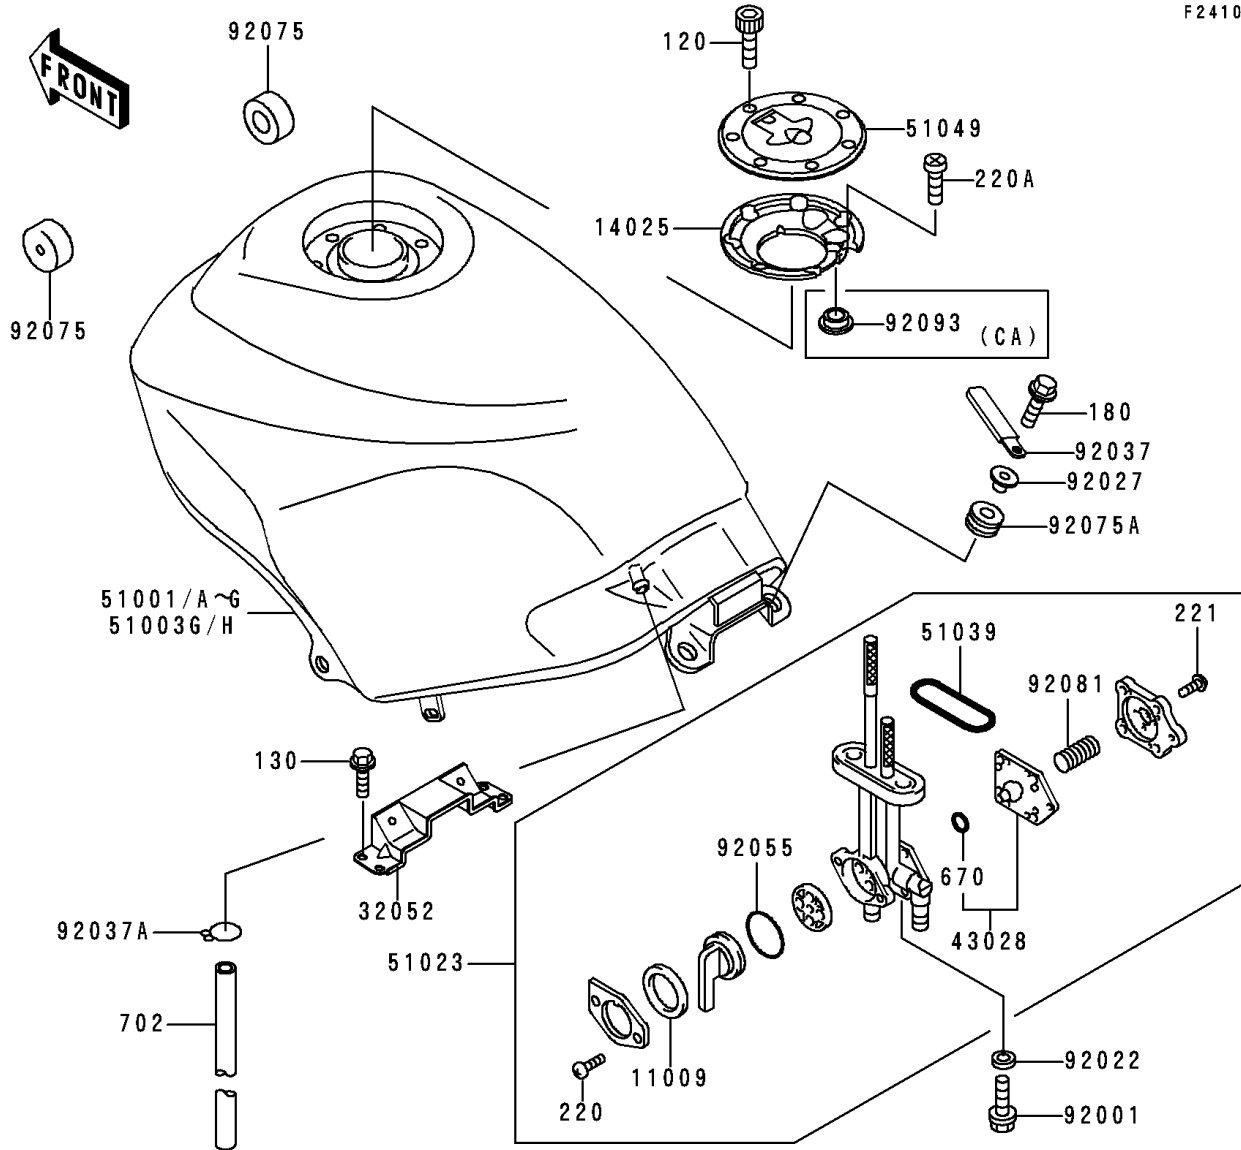

1996 Ninja® 250R PARTS DIAGRAM

Fuel Tank

F2410

1996 Ninja® 250R PARTS LIST

Fuel Tank

ITEM NAME	PART NUMBER	QUANTITY
GASKET,TAP VALVE (Ref # 11009)	11009-1188	1
COVER,TANK CAP (Ref # 14025)	14025-1913	1
BRACKET-TANK,RR (Ref # 32052)	32052-1254	1
DIAPHRAGM,TAP (Ref # 43028)	43028-1068	1
BOLT-SOCKET (Ref # 120)	120S0512	1
TAP-ASSY,FUEL (Ref # 51023)	51023-1139	1
RING,TAP FLANGED (Ref # 51039)	51039-003	1
CAP-TANK,FUEL (Ref # 51049)	51049-1079	1
BOLT,6X20 (Ref # 92001)	92001-1091	1
WASHER,6.2X11X1.5 (Ref # 92022)	92022-183	1
COLLAR,L=13.1 (Ref # 92027)	92027-251	1
CLAMP,WIRING HARNESS,L=60 (Ref # 92037)	92037-1069	1
CLAMP (Ref # 92037A)	92037-1712	1
RING-O,TAP LEVER (Ref # 92055)	92055-1085	1
DAMPER,FUEL TANK,FR (Ref # 92075)	92075-1115	1
DAMPER (Ref # 92075A)	92075-1690	1
SPRING,TAP DIAPHRAGM (Ref # 92081)	92081-1240	1
BOLT-FLANGED,6X10 (Ref # 130)	130G0610	1
BOLT-UPSET-WS,6X25 (Ref # 180)	180D0625	1
SCREW-PAN-CROS (Ref # 220)	220C0308	1
SCREW-PAN-CROS (Ref # 220A)	220C0508	1
SCREW-CSK-CROS,4X14 (Ref # 221)	221B0414	1
O RING,4MM (Ref # 670)	670B1504	1
TUBE-RUBBER,7X10X1000 (Ref # 702)	702A071000	1
TANK-COMP-FUEL,EBONY (Ref # 51003G)	51003-5480-H8	1
TANK-COMP-FUEL,EBONY (Ref # 51003H)	51003-5481-H8	1
SEAL,FUEL TANK CAP (Ref # 92093)	92093-1030	1