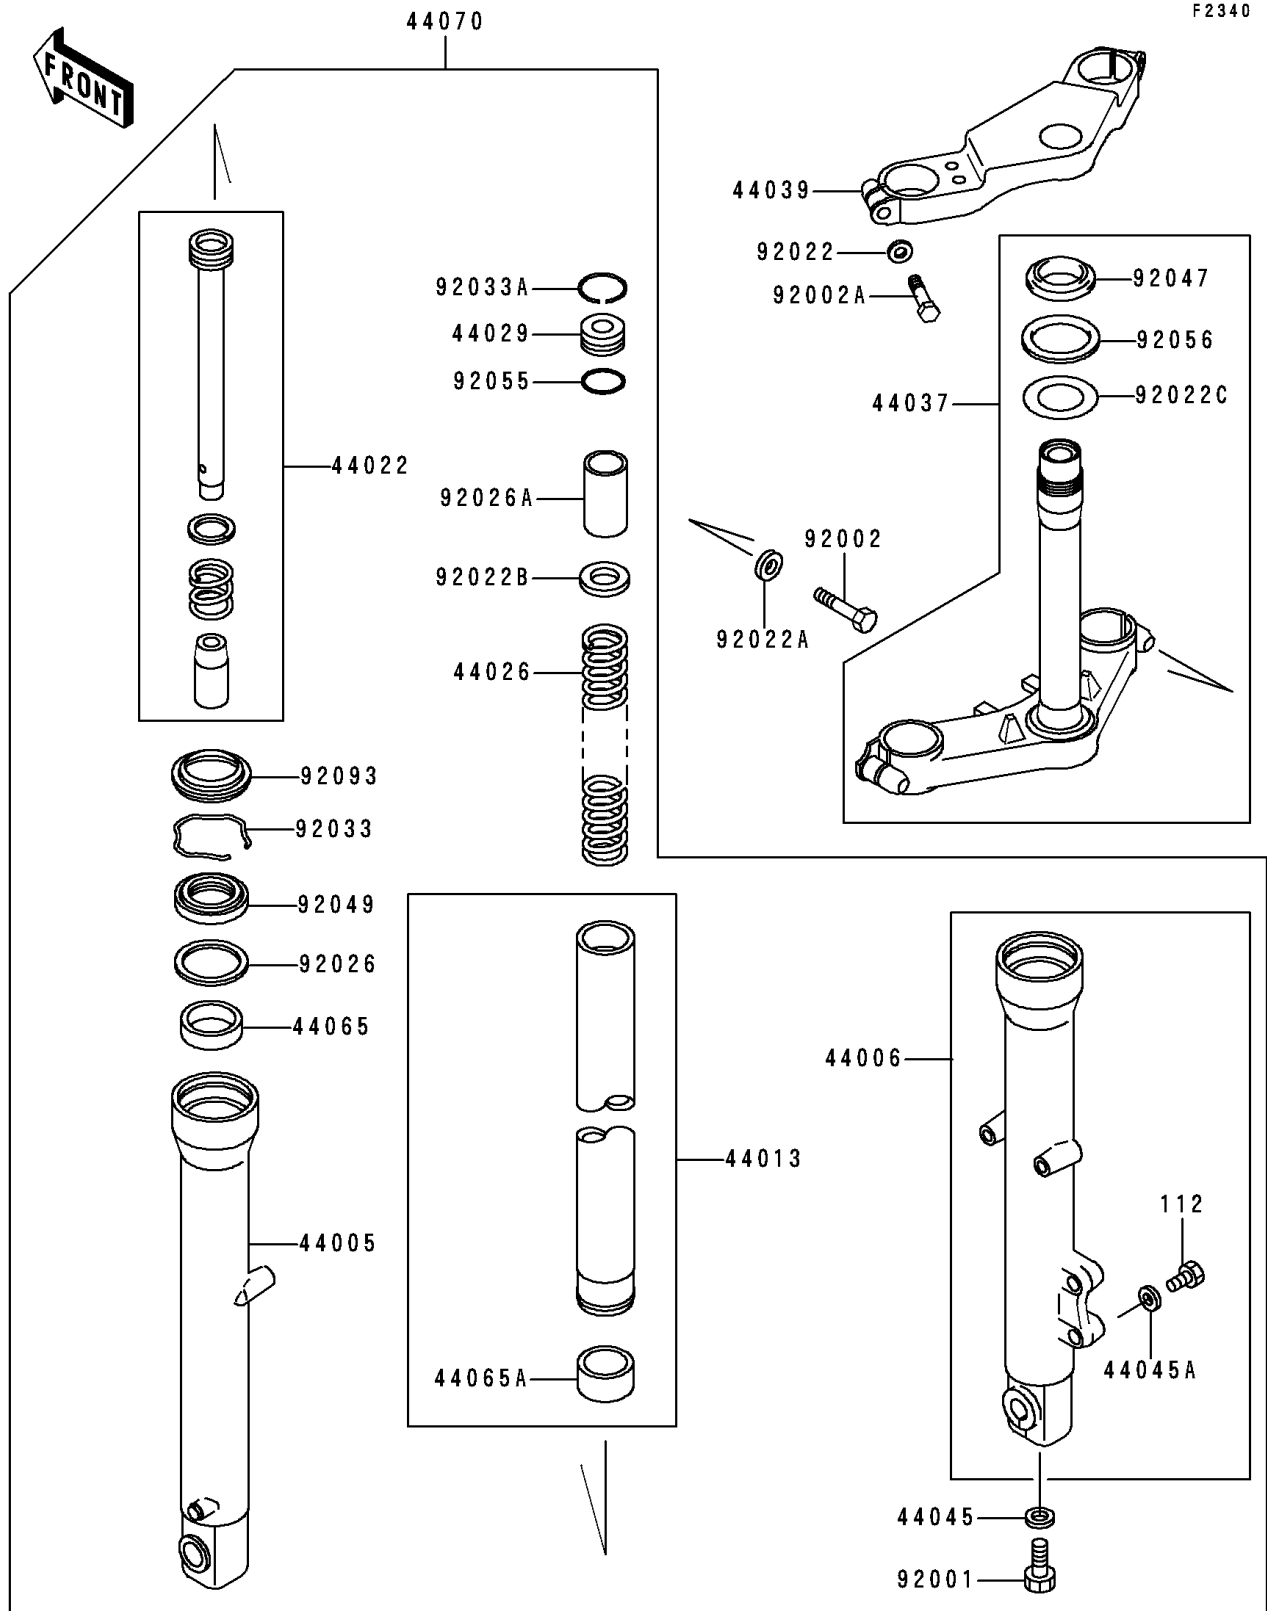

1996 Ninja® 250R PARTS DIAGRAM

Front Fork

1996 Ninja® 250R PARTS LIST

Front Fork

ITEM NAME	PART NUMBER	QUANTITY
BOLT-UPSET (Ref # 112)	112B0608	1
PIPE-LEFT FORK OUTER (Ref # 44005)	44005-1258	1
PIPE-RIGHT FORK OUTER (Ref # 44006)	44006-1255	1
PIPE-FORK INNER (Ref # 44013)	44013-1273	1
CYLINDER-FORK (Ref # 44022)	44022-1206	1
SPRING-FRONT FORK (Ref # 44026)	44026-1362	1
SEAT-FORK SPRING (Ref # 44029)	44029-1127	1
HOLDER-FORK UNDER (Ref # 44037)	44037-1217	1
HOLDER-FORK UPPER (Ref # 44039)	44039-1163	1
GASKET,FORK CYLINDER BOLT (Ref # 44045)	44045-051	1
GASKET,DRAIN PLUG (Ref # 44045A)	44045-052	1
BUSHING-FRONT FORK (Ref # 44065)	44065-1068	1
BUSHING-FRONT FORK (Ref # 44065A)	44065-1082	1
DAMPER-ASSY,FORK (Ref # 44070)	44070-5026	1
BOLT,FORK CYLINDER (Ref # 92001)	92001-1464	1
BOLT,10X32 (Ref # 92002)	92002-1811	1
BOLT (Ref # 92002A)	92002-1959	1
WASHER,SPRING,8MM (Ref # 92022)	92022-1552	1
WASHER,SPRING,10MM (Ref # 92022A)	92022-1704	1
WASHER (Ref # 92022B)	92022-1879	1
WASHER,30.5X50X0.6 (Ref # 92022C)	92022-231	1
SPACER,FORK (Ref # 92026)	92026-1038	1
SPACER (Ref # 92026A)	92026-1291	1
RING-SNAP,FORK (Ref # 92033)	92033-1219	1
RING-SNAP (Ref # 92033A)	92033-1236	1
RACE,STEERING STEM BEARING (Ref # 92047)	92047-012	1
SEAL-OIL,FORK (Ref # 92049)	92049-1226	1
RING-O,FORK SPRING SEAT (Ref # 92055)	92055-1384	1
SEAL-OIL,STEERING STEM (Ref # 92056)	92056-003	1

1996 Ninja® 250R PARTS LIST

Front Fork

ITEM NAME	PART NUMBER	QUANTITY
SEAL,FORK (Ref # 92093)	92093-1196	1