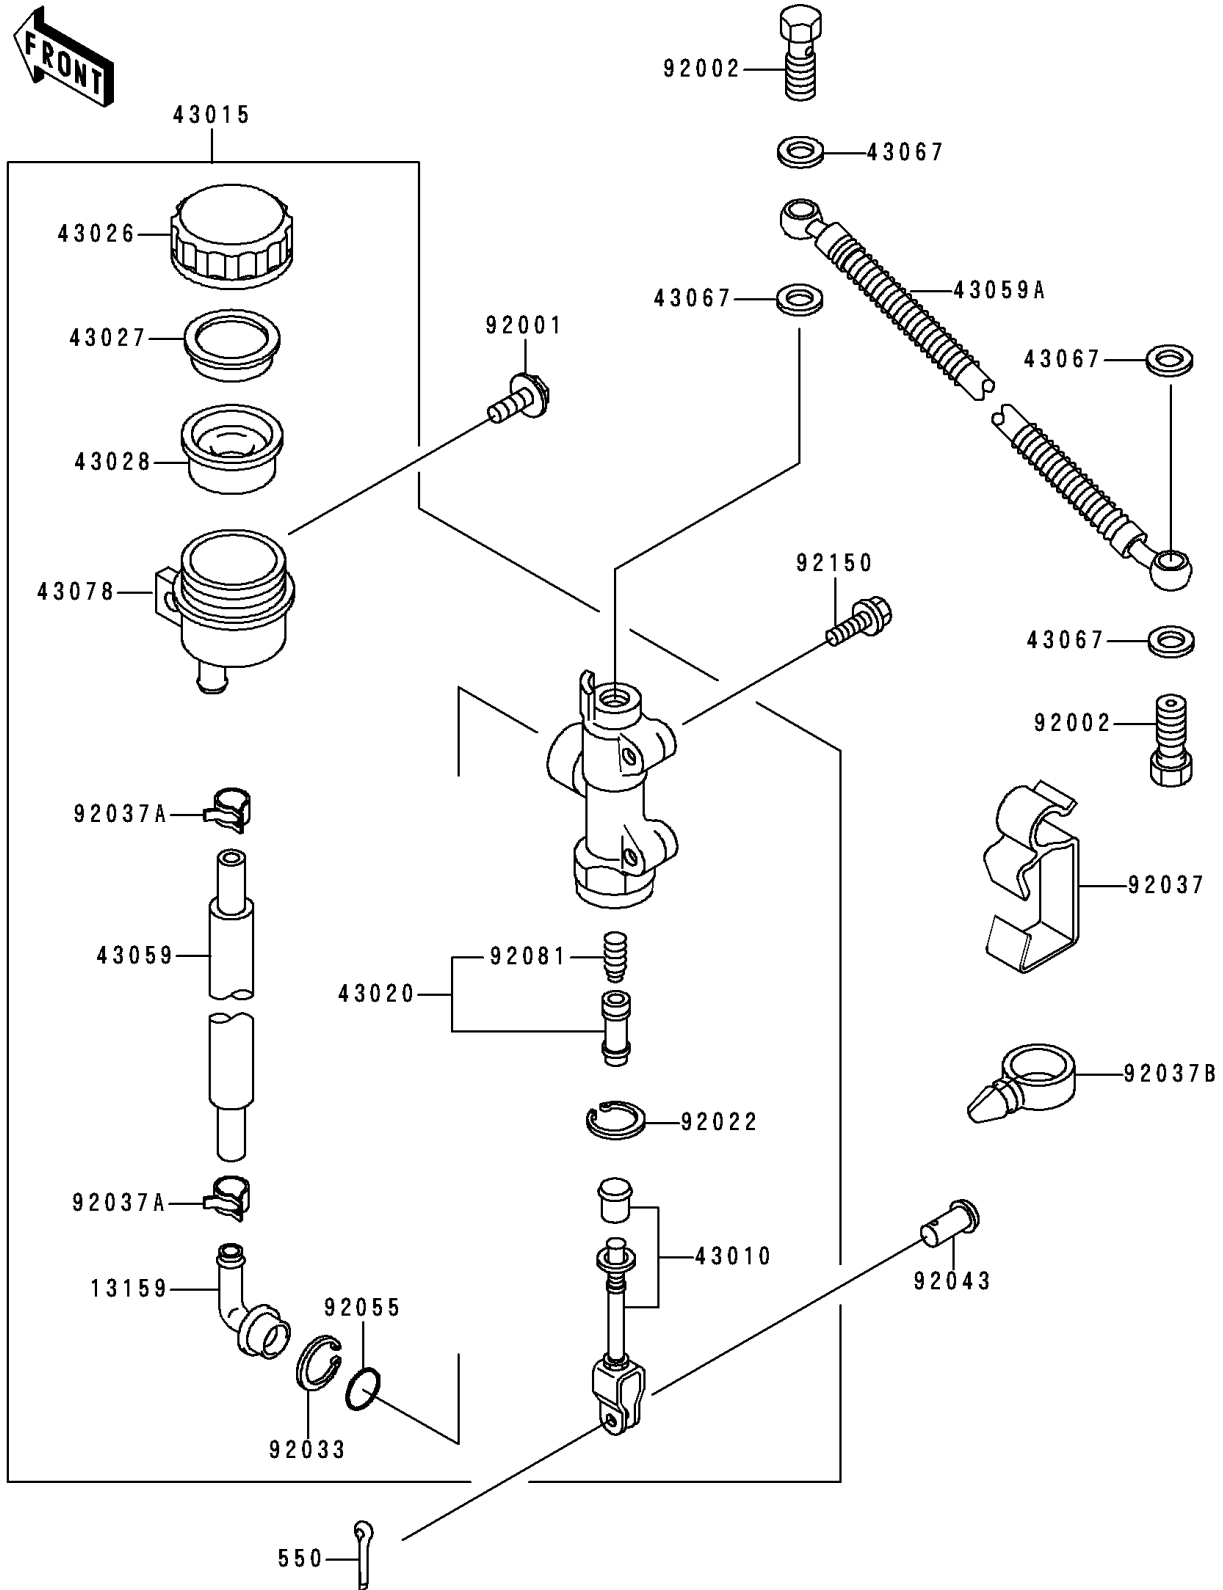

1996 Ninja® 250R PARTS DIAGRAM

Rear Master Cylinder

F2293

1996 Ninja® 250R PARTS LIST

Rear Master Cylinder

ITEM NAME	PART NUMBER	QUANTITY
PIN-COTTER,2.0X15 (Ref # 550)	550D2015	1
CONNECTOR,RR MASTER CYLINDER (Ref # 13159)	13159-1052	1
ROD-ASSY-BRAKE (Ref # 43010)	43010-1055	1
CYLINDER-ASSY-MASTER,RR (Ref # 43015)	43015-1495	1
PISTON-COMP-BRAKE (Ref # 43020)	43020-1057	1
CAP-BRAKE (Ref # 43026)	43026-1051	1
PLATE-DIAPHRAGM (Ref # 43027)	43027-1051	1
DIAPHRAGM,MASTER CYLINDER (Ref # 43028)	43028-1057	1
HOSE-BRAKE,RR MASTER CYLINDER (Ref # 43059)	43059-1369	1
HOSE-BRAKE,RR (Ref # 43059A)	43059-1883	1
WASHER,10.5X15X1.5 (Ref # 43067)	43067-001	1
RESERVOIR,RR MASTER CYLINDER (Ref # 43078)	43078-1165	1
BOLT,W/P,6X16 (Ref # 92001)	92001-1860	1
BOLT,OIL,L=23 (Ref # 92002)	92002-1888	1
WASHER,CIRCRIP (Ref # 92022)	92022-1601	1
RING-SNAP,20.5MM (Ref # 92033)	92033-1186	1
CLAMP,RR BRAKE HOSE (Ref # 92037)	92037-1498	1
CLAMP,BRAKE HOSE (Ref # 92037A)	92037-1547	1
CLAMP,HOSE (Ref # 92037B)	92037-1827	1
PIN,8X16 (Ref # 92043)	92043-1013	1
RING-O,MASTER CYLINDER (Ref # 92055)	92055-1251	1
SPRING,MASTER CYLINDER (Ref # 92081)	92081-1737	1
BOLT,SOCKET,8X30 (Ref # 92150)	92150-1843	1