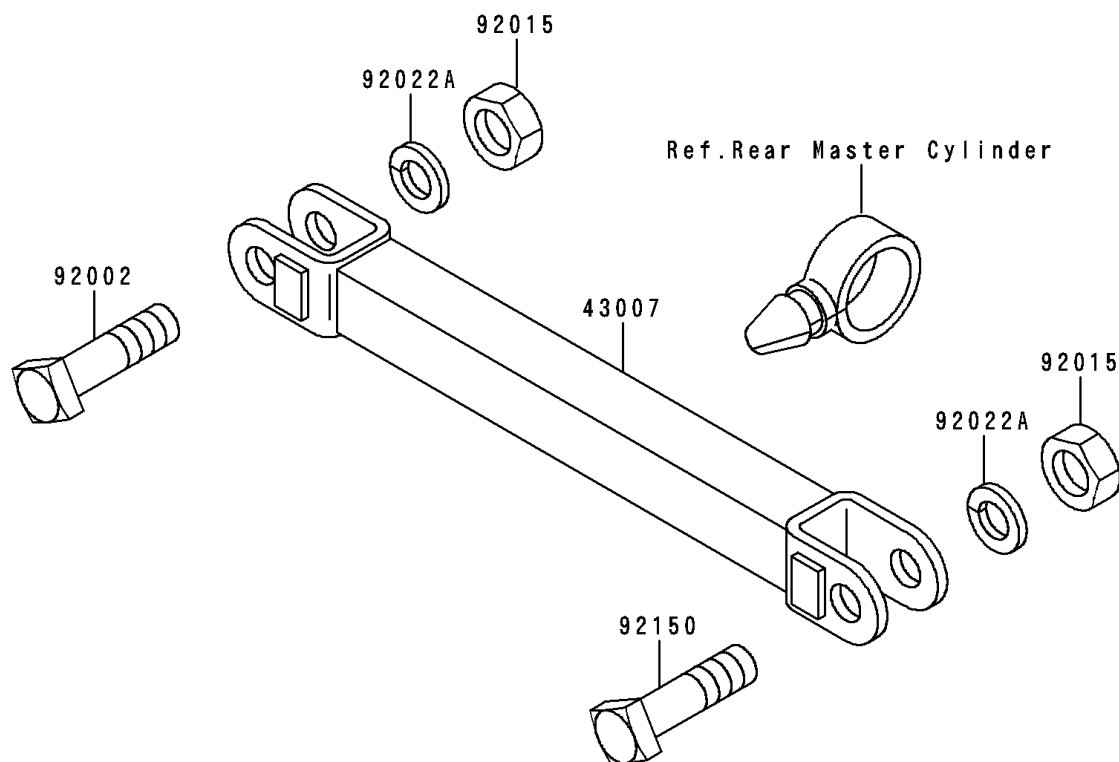

1996 Ninja® 250R PARTS DIAGRAM

Brake Pedal/Torque Link

F2260

1996 Ninja® 250R PARTS LIST

Brake Pedal/Torque Link

ITEM NAME	PART NUMBER	QUANTITY
BOLT-UPSET-WS (Ref # 180)	180D0616	1
LEVER-BRAKE,PEDAL (Ref # 43001)	43001-1226	1
ROD-TORQUE (Ref # 43007)	43007-1134	1
BOLT,10X32 (Ref # 92002)	92002-1708	1
NUT,LOCK,10MM (Ref # 92015)	92015-1962	1
WASHER,7X28X1.6 (Ref # 92022)	92022-1282	1
WASHER,SPRING,10MM (Ref # 92022A)	92022-1540	1
WASHER,15.3X24X1 (Ref # 92022B)	92022-326	1
SPRING,BRAKE PEDAL (Ref # 92081)	92081-1833	1
BOLT,10X37 (Ref # 92150)	92150-1901	1