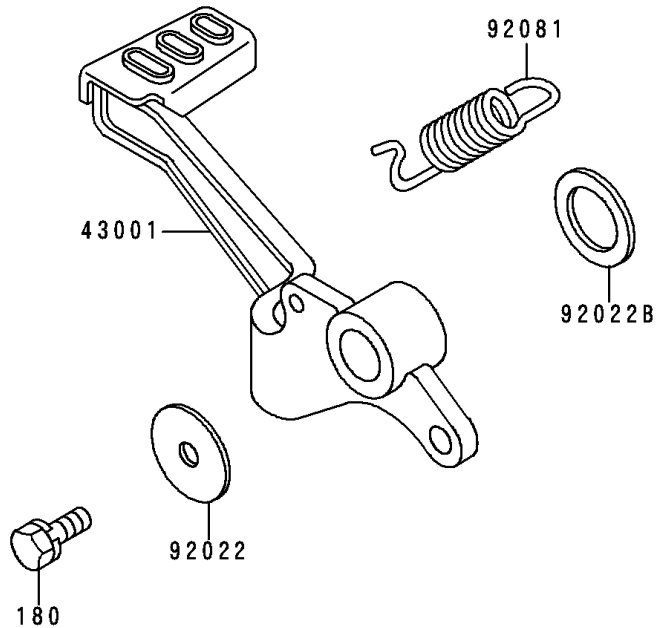

1996 Ninja® 250R PARTS DIAGRAM

Brake Pedal/Torque Link

F2260

1996 Ninja® 250R PARTS LIST

Brake Pedal/Torque Link

ITEM NAME	PART NUMBER	QUANTITY
BOLT-UPSET-WS (Ref # 180)	180D0616	1
LEVER-BRAKE,PEDAL (Ref # 43001)	43001-1226	1
ROD-TORQUE (Ref # 43007)	43007-1134	1
BOLT,10X32 (Ref # 92002)	92002-1708	1
NUT,LOCK,10MM (Ref # 92015)	92015-1962	1
WASHER,7X28X1.6 (Ref # 92022)	92022-1282	1
WASHER,SPRING,10MM (Ref # 92022A)	92022-1540	1
WASHER,15.3X24X1 (Ref # 92022B)	92022-326	1
SPRING,BRAKE PEDAL (Ref # 92081)	92081-1833	1
BOLT,10X37 (Ref # 92150)	92150-1901	1