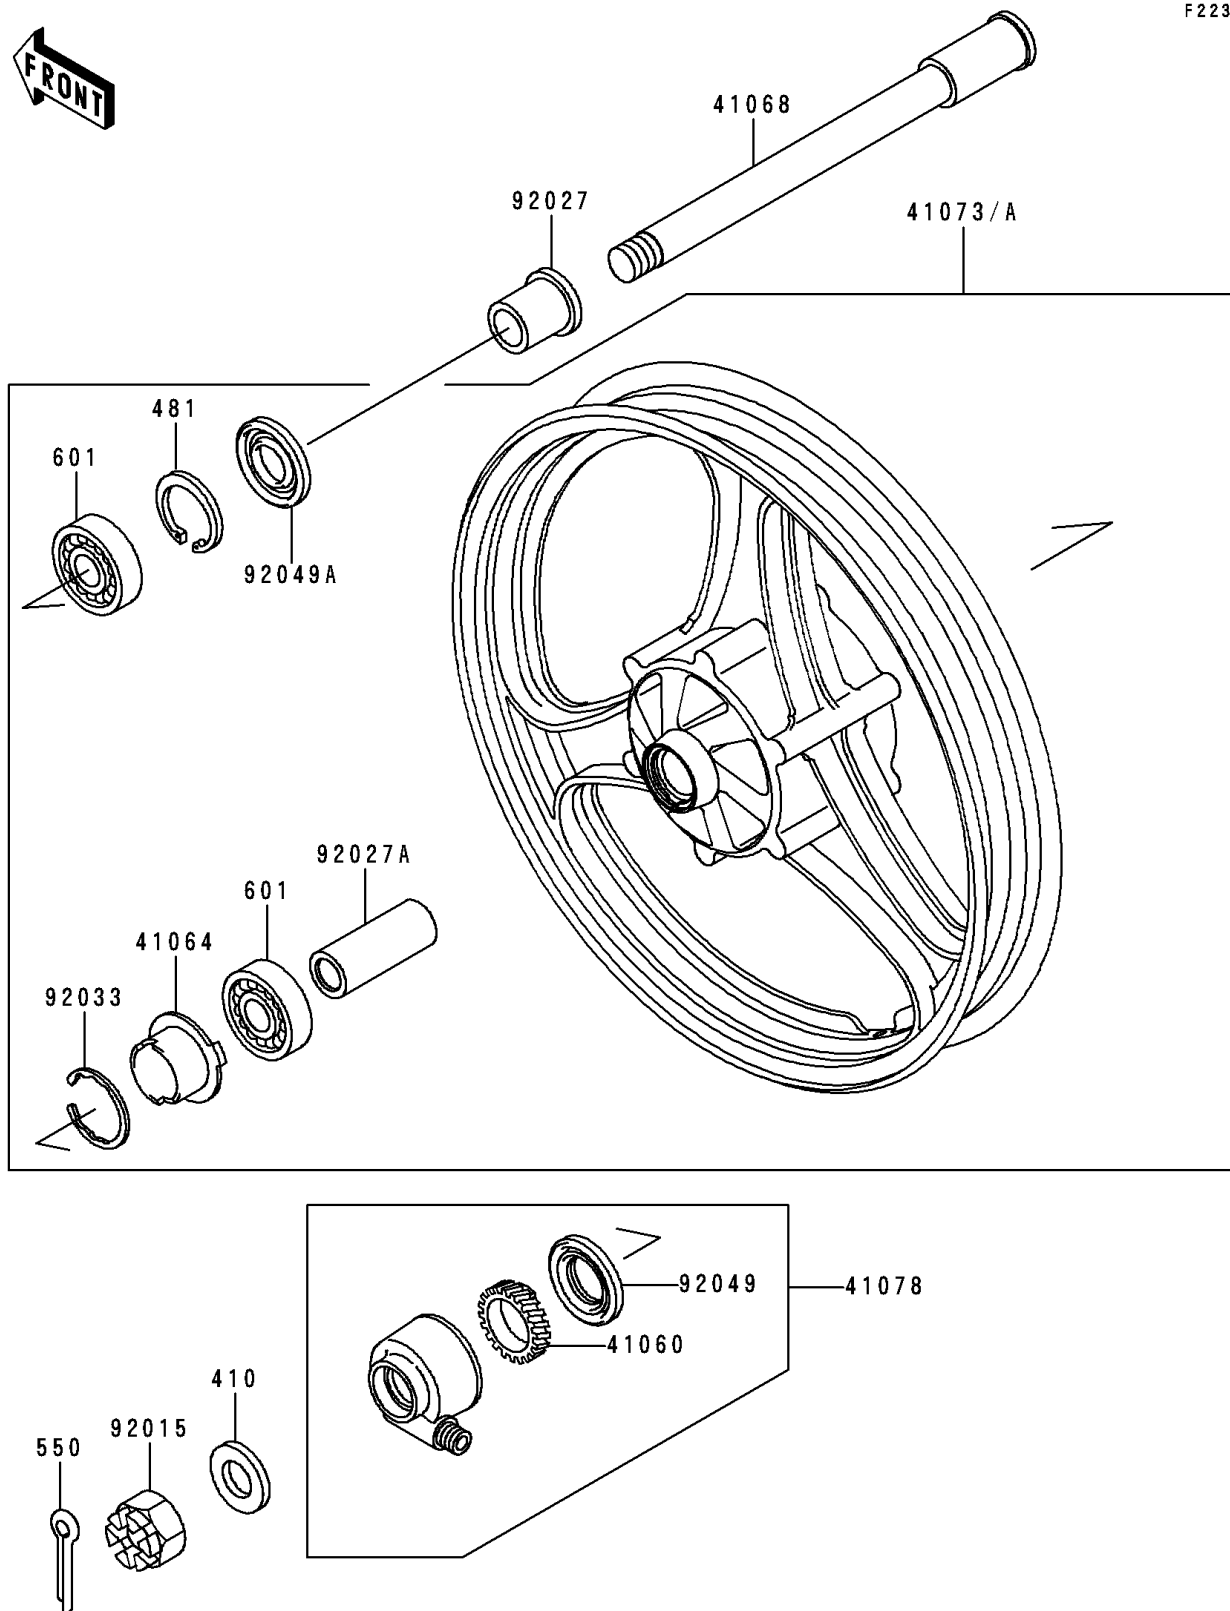

## 1996 Ninja® 250R PARTS DIAGRAM

Front Wheel

F2230

## 1996 Ninja® 250R PARTS LIST

Front Wheel

ITEM NAME	PART NUMBER	QUANTITY
WASHER-PLAIN-SMALL,14MM (Ref # 410)	410B1400	1
CIRCLIP-TYPE-C,35MM (Ref # 481)	481J3500	1
PIN-COTTER,3.0X25 (Ref # 550)	550D3025	1
BEARING-BALL,#6202UG (Ref # 601)	601B6202UG	1
GEAR-METER SCREW,23T (Ref # 41060)	41060-1107	1
RECEIVER-SPEEDOMETER (Ref # 41064)	41064-1006	1
AXLE,FR (Ref # 41068)	41068-1220	1
WHEEL-ASSY,FR,BLUE VIOLET (Ref # 41073A)	41073-1365-5G	1
CASE-ASSY-METER GEAR (Ref # 41078)	41078-1055	1
NUT,CASTLE,14MM (Ref # 92015)	92015-1765	1
COLLAR,L=36.5 (Ref # 92027)	92027-1979	1
COLLAR,15.2X22X60 (Ref # 92027A)	92027-1980	1
RING-SNAP,42MM (Ref # 92033)	92033-1041	1
SEAL-OIL,BJN30427-C3 (Ref # 92049)	92049-1057	1
SEAL-OIL,22X35X8 (Ref # 92049A)	92049-1348	1