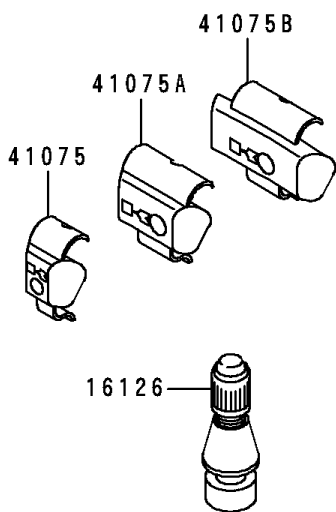

1996 Ninja® 250R PARTS DIAGRAM

Tires

F2210

1996 Ninja® 250R PARTS LIST

Tires

ITEM NAME	PART NUMBER	QUANTITY
VALVE,TIRE (Ref # 16126)	16126-1140	1
TIRE,FR,100/80-16 50S,K630F(D) (Ref # 41002)	41002-1642	1
TIRE,RR,130/80-16 64S,K630(D) (Ref # 41002A)	41002-1643	1
BALANCER-WHEEL,10G,SILVER (Ref # 41075)	41075-1014	1
BALANCER-WHEEL,20G,SILVER (Ref # 41075A)	41075-1015	1
BALANCER-WHEEL,30G,SILVER (Ref # 41075B)	41075-1016	1