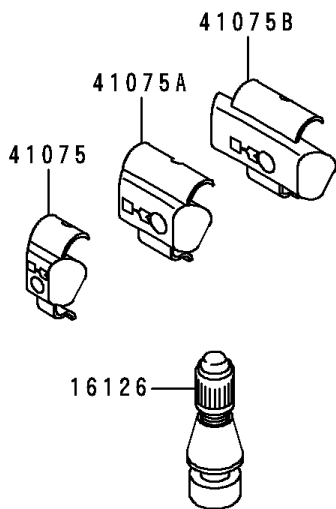

1996 Ninja® 250R PARTS DIAGRAM

Tires

F2210

1996 Ninja® 250R PARTS LIST

Tires

ITEM NAME	PART NUMBER	QUANTITY
VALVE,TIRE (Ref # 16126)	16126-1140	1
TIRE,FR,100/80-16 50S,K630F(D) (Ref # 41002)	41002-1642	1
TIRE,RR,130/80-16 64S,K630(D) (Ref # 41002A)	41002-1643	1
BALANCER-WHEEL,10G,SILVER (Ref # 41075)	41075-1014	1
BALANCER-WHEEL,20G,SILVER (Ref # 41075A)	41075-1015	1
BALANCER-WHEEL,30G,SILVER (Ref # 41075B)	41075-1016	1