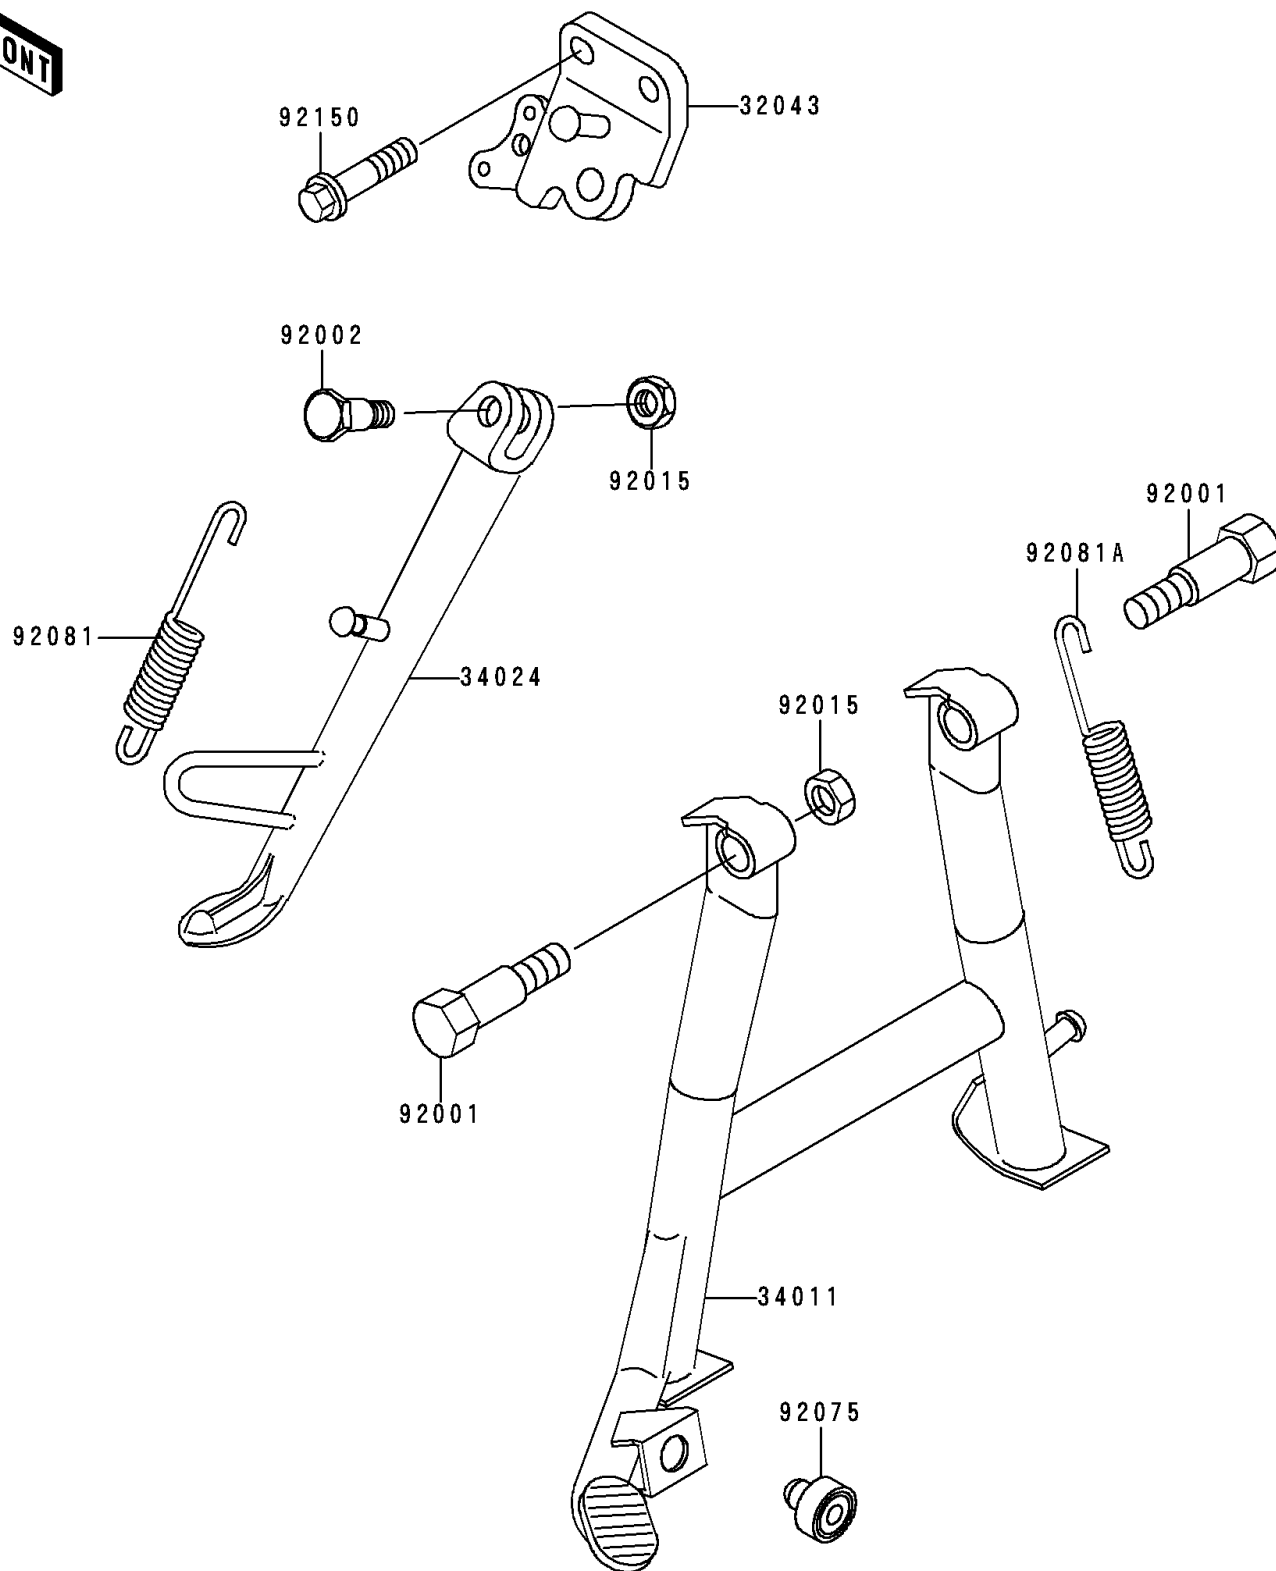

1996 Ninja® 250R PARTS DIAGRAM

Stand(s)

F2190

1996 Ninja® 250R PARTS LIST

Stand(s)

ITEM NAME	PART NUMBER	QUANTITY
BRACKET-STAND,SIDE (Ref # 32043)	32043-1317	1
STAND-CENTER (Ref # 34011)	34011-1128	1
STAND-SIDE (Ref # 34024)	34024-1230	1
BOLT,CENTER STAND (Ref # 92001)	92001-1214	1
BOLT,SIDE STAND (Ref # 92002)	92002-1813	1
NUT,LOCK,10MM,BLACK (Ref # 92015)	92015-1188	1
DAMPER (Ref # 92075)	92075-015	1
SPRING,SIDE STAND (Ref # 92081)	92081-1727	1
SPRING,CENTER STAND (Ref # 92081A)	92081-1834	1
BOLT,FLANGED,10X25 (Ref # 92150)	92150-1065	1