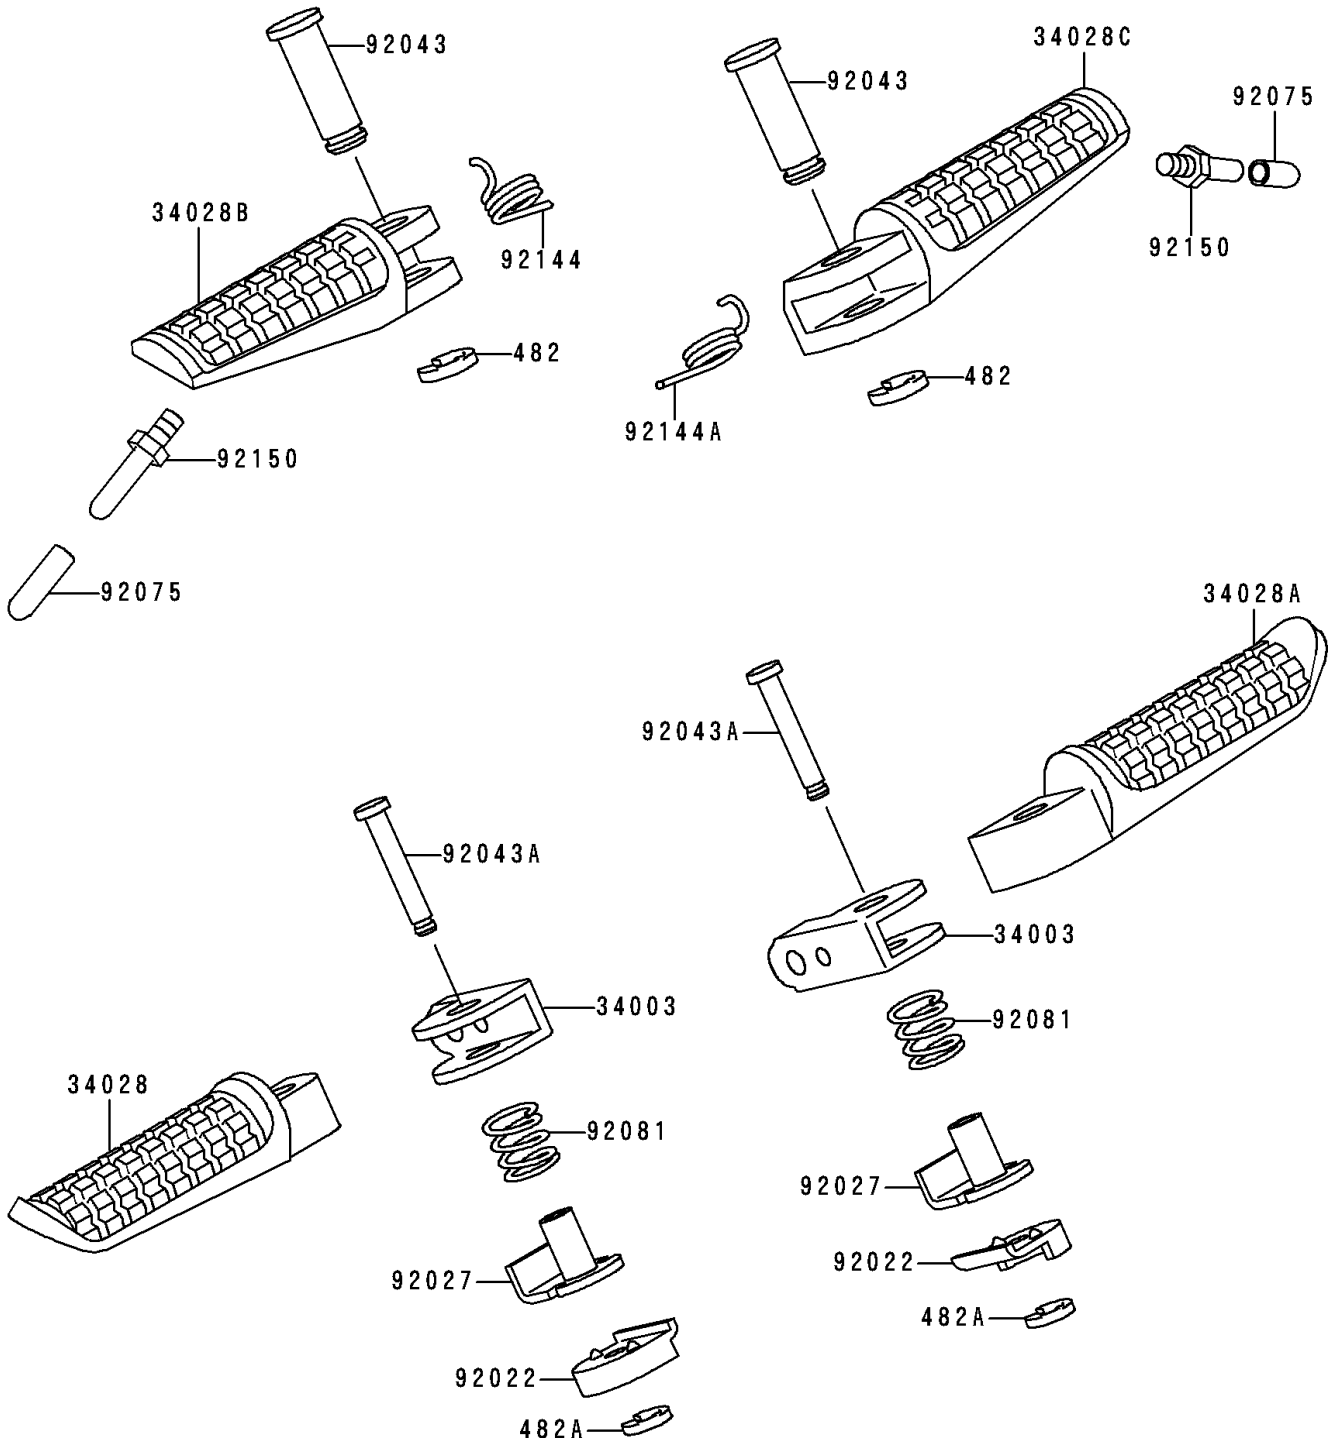

1996 Ninja® 250R PARTS DIAGRAM

Footrests

F2160

1996 Ninja® 250R PARTS LIST

Footrests

ITEM NAME	PART NUMBER	QUANTITY
CIRCLIP-TYPE-E,10MM (Ref # 482)	482L0100	1
CIRCLIP-TYPE-E,5MM (Ref # 482A)	482L5000	1
HOLDER-STEP,RR (Ref # 34003)	34003-1297	1
STEP,RR,LH (Ref # 34028)	34028-1191	1
STEP,RR,RH (Ref # 34028A)	34028-1192	1
STEP,FR,LH (Ref # 34028B)	34028-1334	1
STEP,FR,RH (Ref # 34028C)	34028-1335	1
WASHER,STOPPER (Ref # 92022)	92022-1661	1
COLLAR,STEP (Ref # 92027)	92027-1732	1
PIN,12X42.5 (Ref # 92043)	92043-1145	1
PIN,6X35.5 (Ref # 92043A)	92043-1294	1
DAMPER (Ref # 92075)	92075-1980	1
SPRING,STEP,RR (Ref # 92081)	92081-1612	1
SPRING,STEP RETURN,LH (Ref # 92144)	92144-1567	1
SPRING,STEP RETURN (Ref # 92144A)	92144-1568	1
BOLT,BANK SENSOR (Ref # 92150)	92150-1002	1