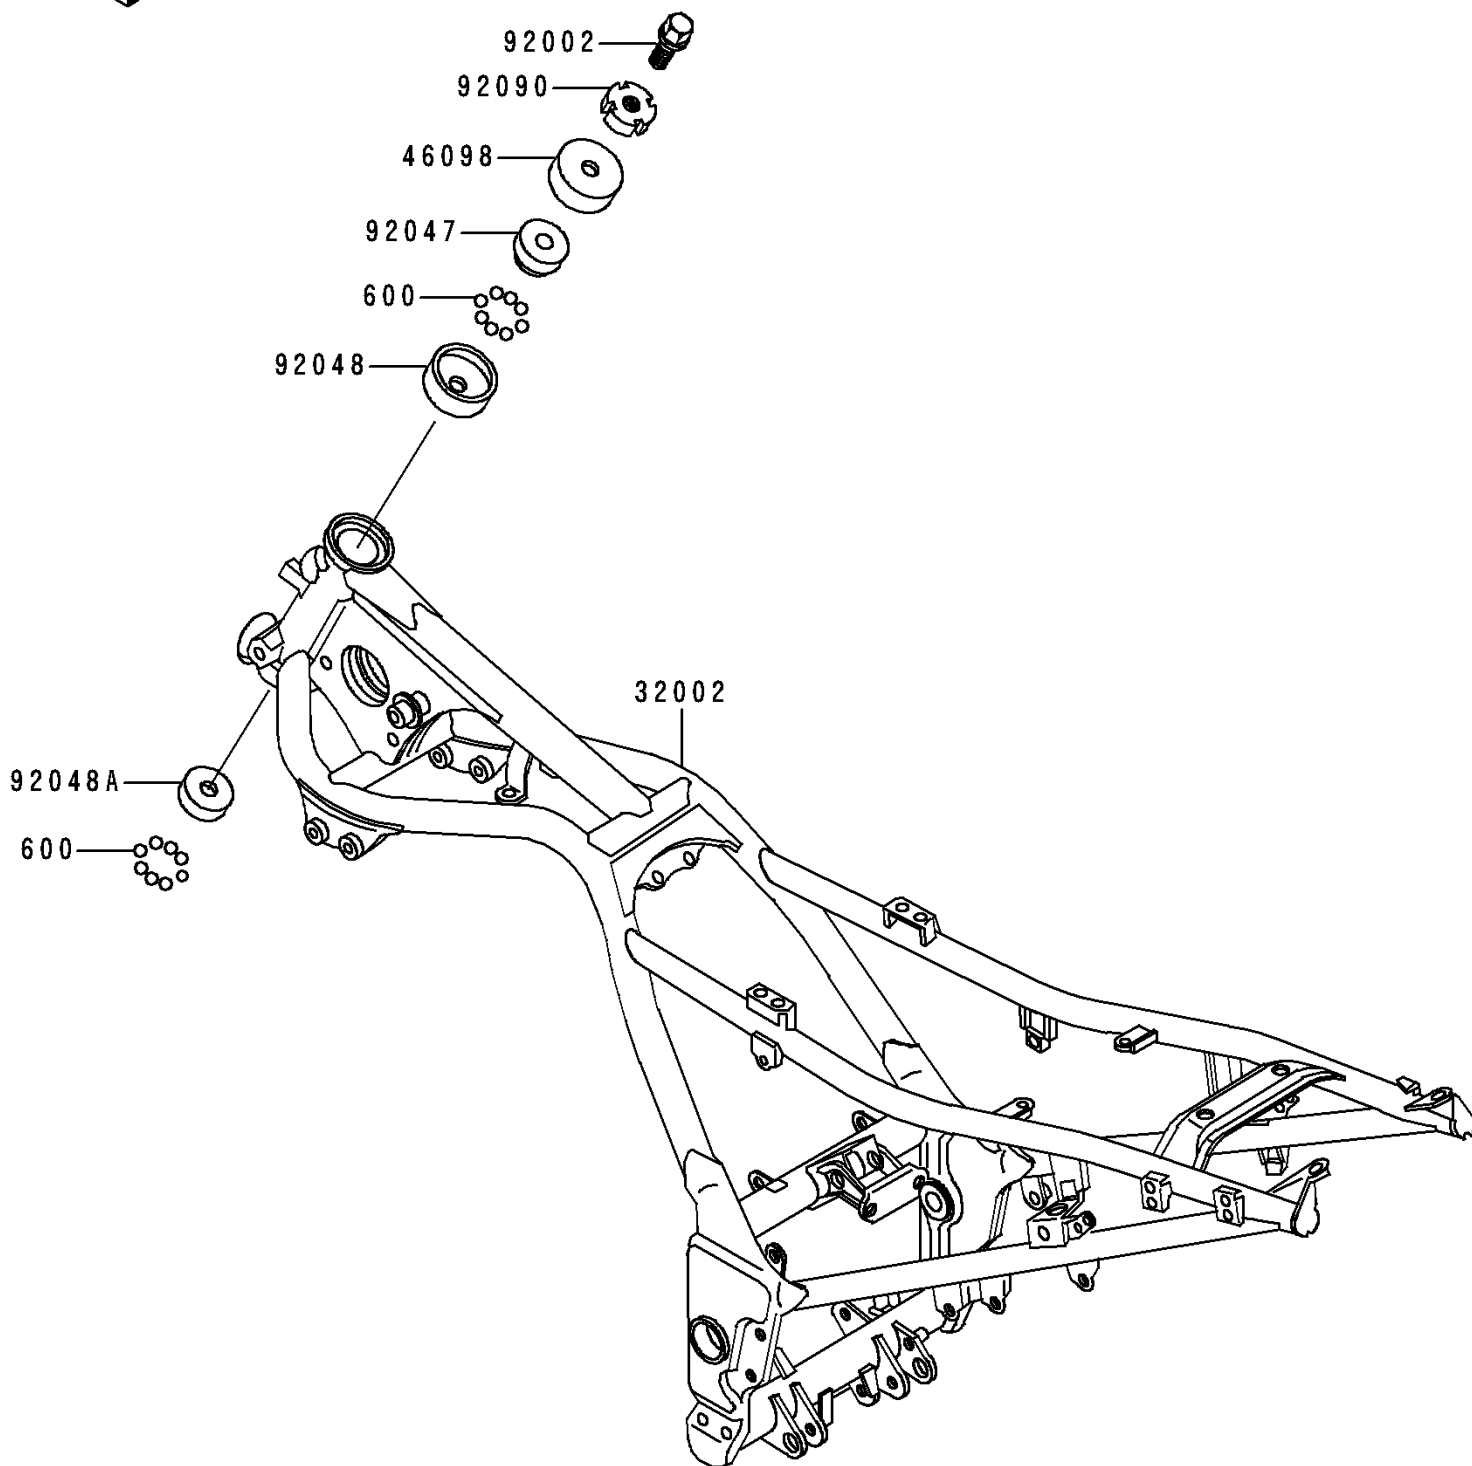

1996 Ninja® 250R PARTS DIAGRAM

Frame

F 2120

1996 Ninja® 250R PARTS LIST

Frame

ITEM NAME	PART NUMBER	QUANTITY
BALL-STEEL,1/4" (Ref # 600)	600A0800	1
FRAME-COMP (Ref # 32002)	32002-1944	1
CAP,STEERING STEM (Ref # 46098)	46098-016	1
BOLT,FLANGED,16X22 (Ref # 92002)	92002-1950	1
RACE,STEERING STEM BEARING (Ref # 92047)	92047-011	1
RACE,STEERING STEM BEARING (Ref # 92048)	92048-006	1
RACE,STEERING STEM BEARING (Ref # 92048A)	92048-008	1
NUT,30MM (Ref # 92090)	92090-007	1