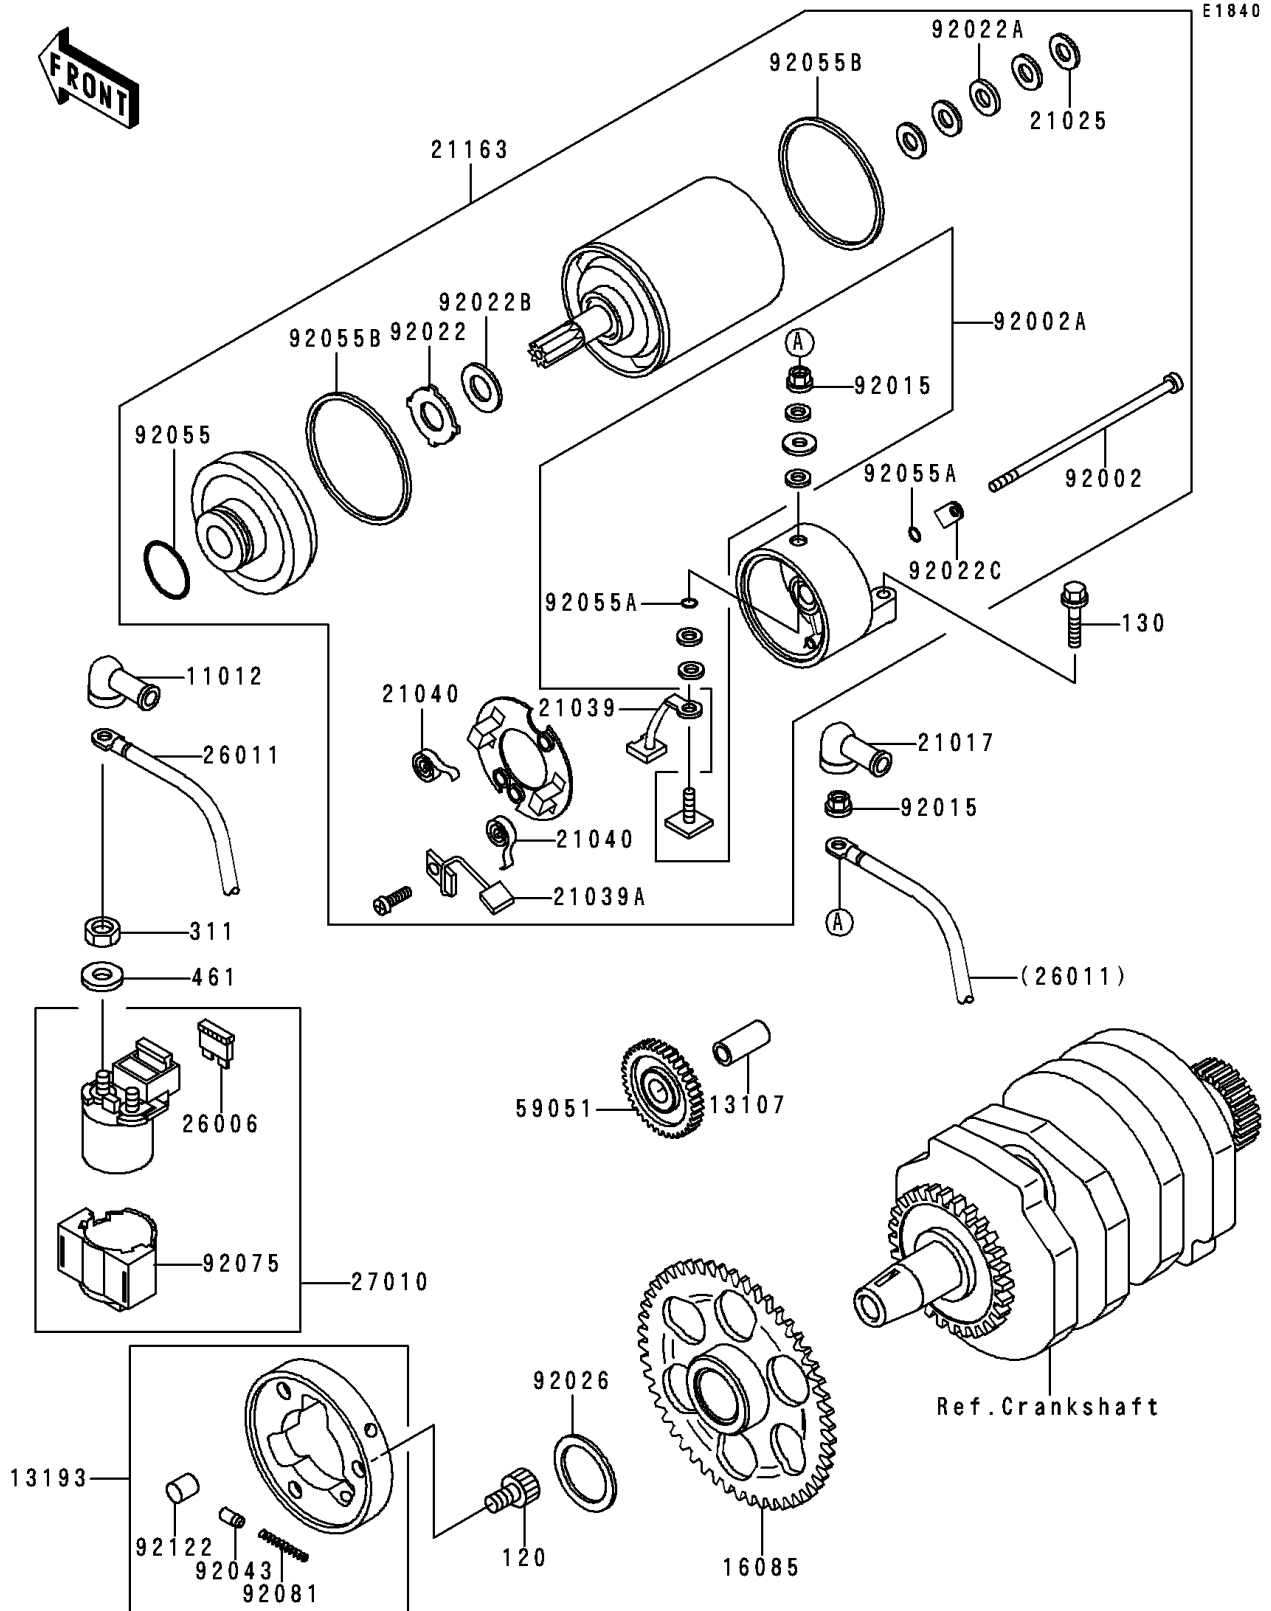

# 1999 Ninja® 250R PARTS DIAGRAM

## Starter Motor

## Starter Motor

ITEM NAME	PART NUMBER	QUANTITY
BOLT-SOCKET,8X14 (Ref # 120)	120P0814	3
BOLT-FLANGED (Ref # 130)	130J0620	2
NUT-HEX,6MM (Ref # 311)	311B0600	2
WASHER-SPRING,6MM (Ref # 461)	461F0600	2
CAP,TERMINAL (Ref # 11012)	11012-1354	1
SHAFT,7.8X12X26.5 (Ref # 13107)	13107-1176	1
CLUTCH-ASSY-ONEWAY (Ref # 13193)	13193-1002	1
GEAR,ONEWAY CLUTCH,65T (Ref # 16085)	16085-1166	1
GROMMET,STARTER TERMINAL (Ref # 21017)	21017-017	1
WASHER,9.1X18X0.2 (Ref # 21025)	21025-011	4
BRUSH,CARBON(+) (Ref # 21039)	21039-1001	1
BRUSH,CARBON(-) (Ref # 21039A)	21039-1056	1
SPRING-BRUSH (Ref # 21040)	21040-1053	2
STARTER-ELECTRIC (Ref # 21163)	21163-1221	1
FUSE,30A-G (Ref # 26006)	26006-1006	1
WIRE-LEAD (Ref # 26011)	26011-1376	1
SWITCH,MAGNETIC (Ref # 27010)	27010-1213	1
GEAR-SPUR,IDLE (Ref # 59051)	59051-1154	1
BOLT,STARTER (Ref # 92002)	92002-1818	2
BOLT,TERMINAL (Ref # 92002A)	92002-1819	1
NUT,STARTER MOTOR (Ref # 92015)	92015-1476	2
WASHER,THRUST SUPPORT (Ref # 92022)	92022-1130	1
WASHER,9.1X18X0.8 (Ref # 92022A)	92022-1132	1
WASHER,22X12.2X0.5 (Ref # 92022B)	92022-1714	1
WASHER,LOCK (Ref # 92022C)	92022-1825	2
SPACER,25X40X1 (Ref # 92026)	92026-1004	1
PIN (Ref # 92043)	92043-132	3
RING-O (Ref # 92055)	92055-1303	1
RING-O,4.5X2.0 (Ref # 92055A)	92055-1370	3

## Starter Motor

ITEM NAME	PART NUMBER	QUANTITY
RING-O (Ref # 92055B)	92055-1418	2
DAMPER,MAGNETIC SWITCH (Ref # 92075)	92075-1863	1
SPRING,COIL (Ref # 92081)	92081-159	3
ROLLER (Ref # 92122)	92122-006	3